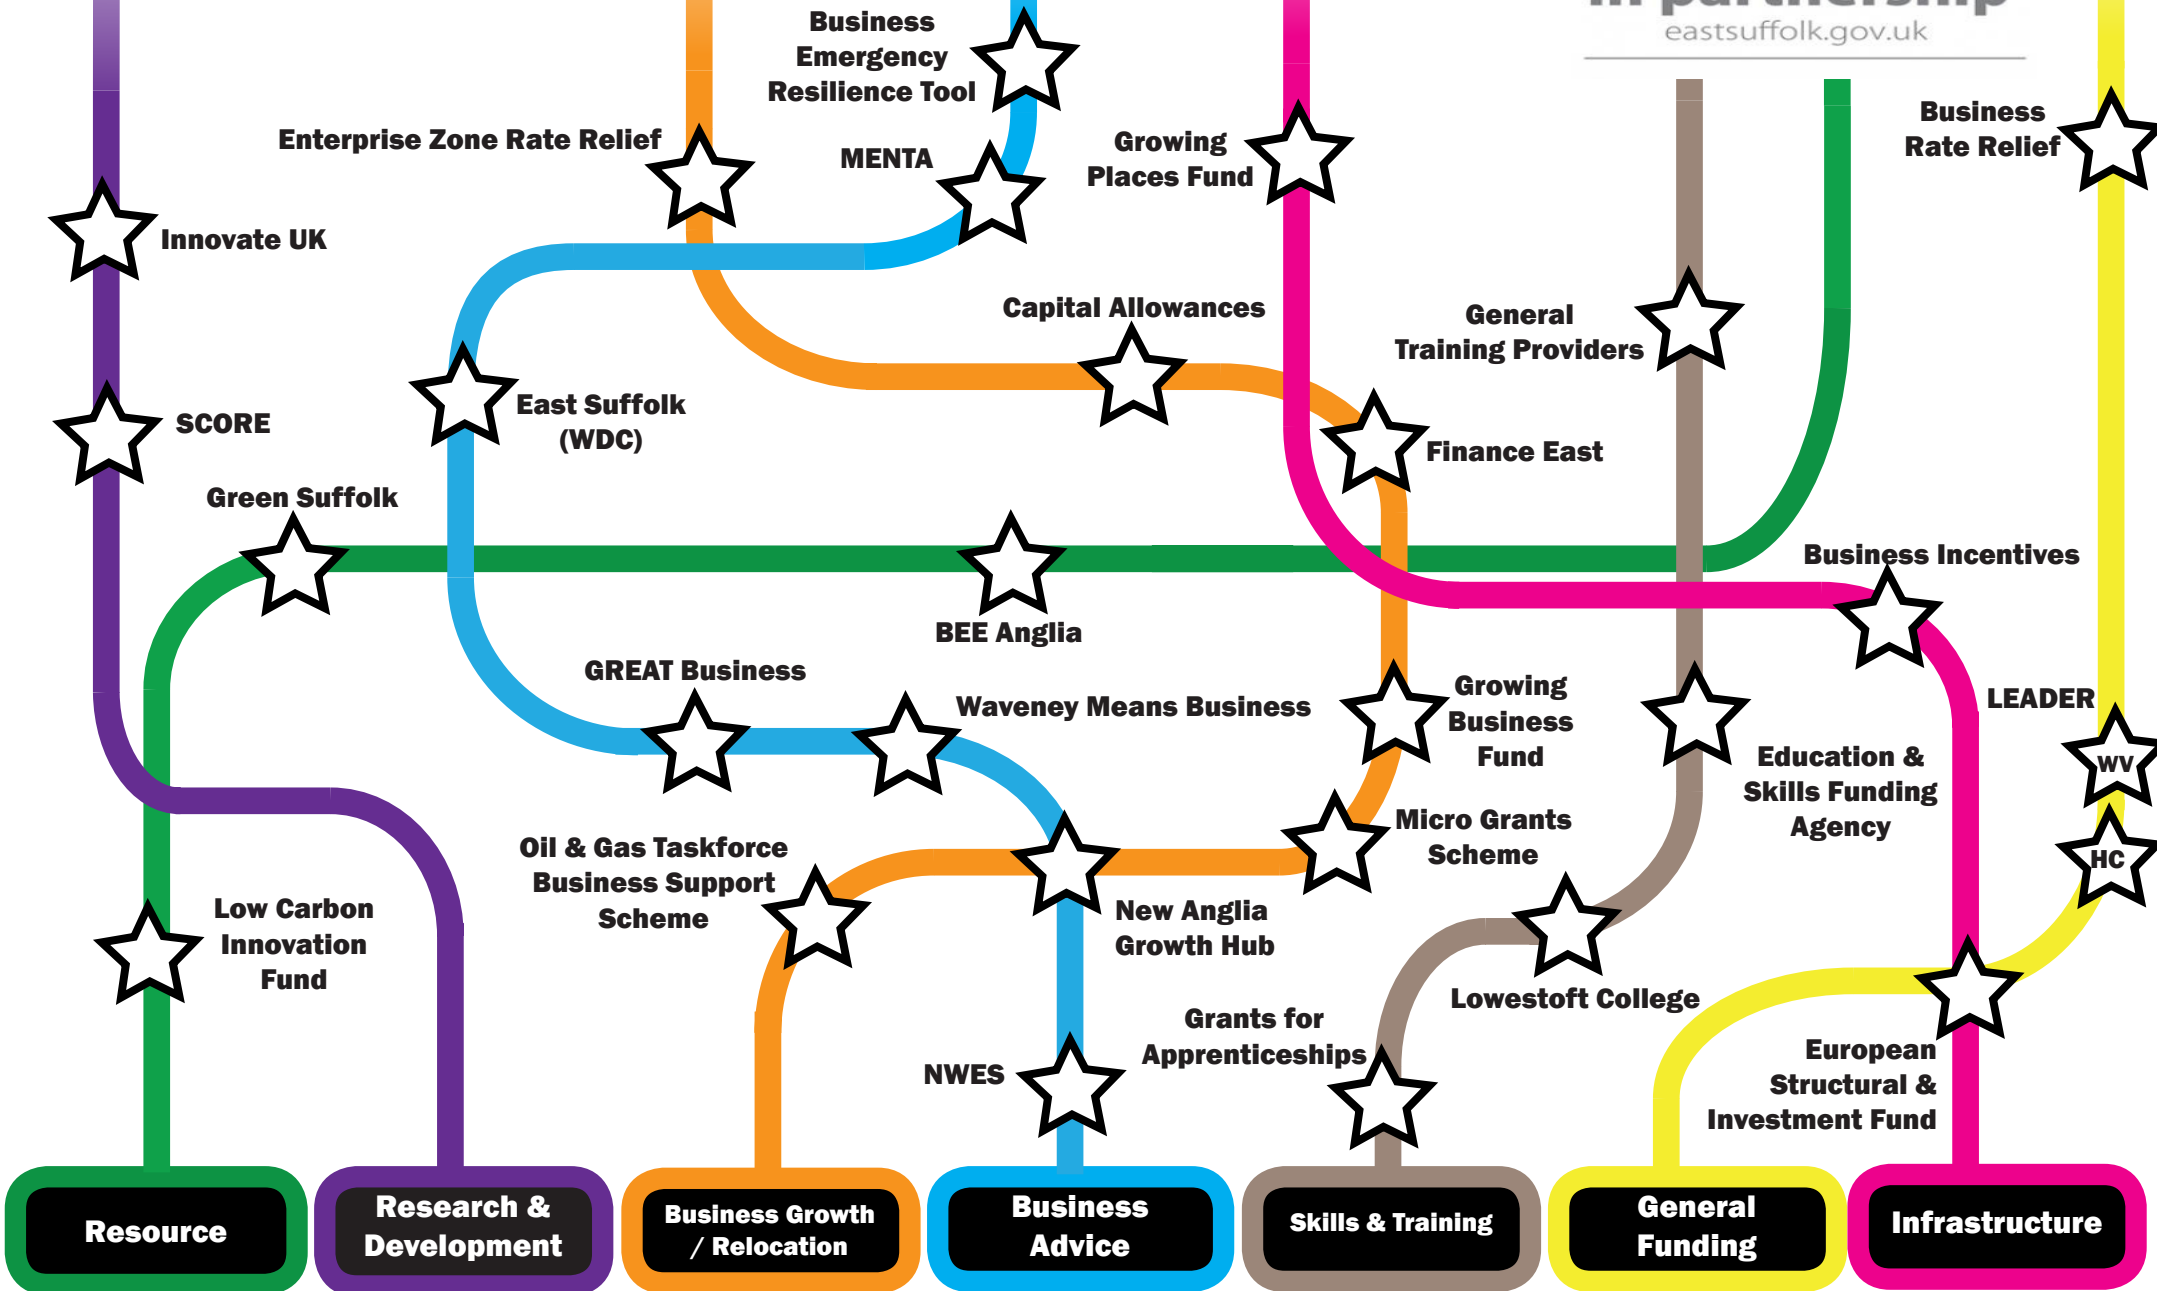

Business Support *Pathway*

Suffolk Coastal & Waveney District Councils

in partnership
east.suffolk.gov.uk

★ WV - Waveney Valley

HC - Heritage Coast

Last updated: 18 April 2017