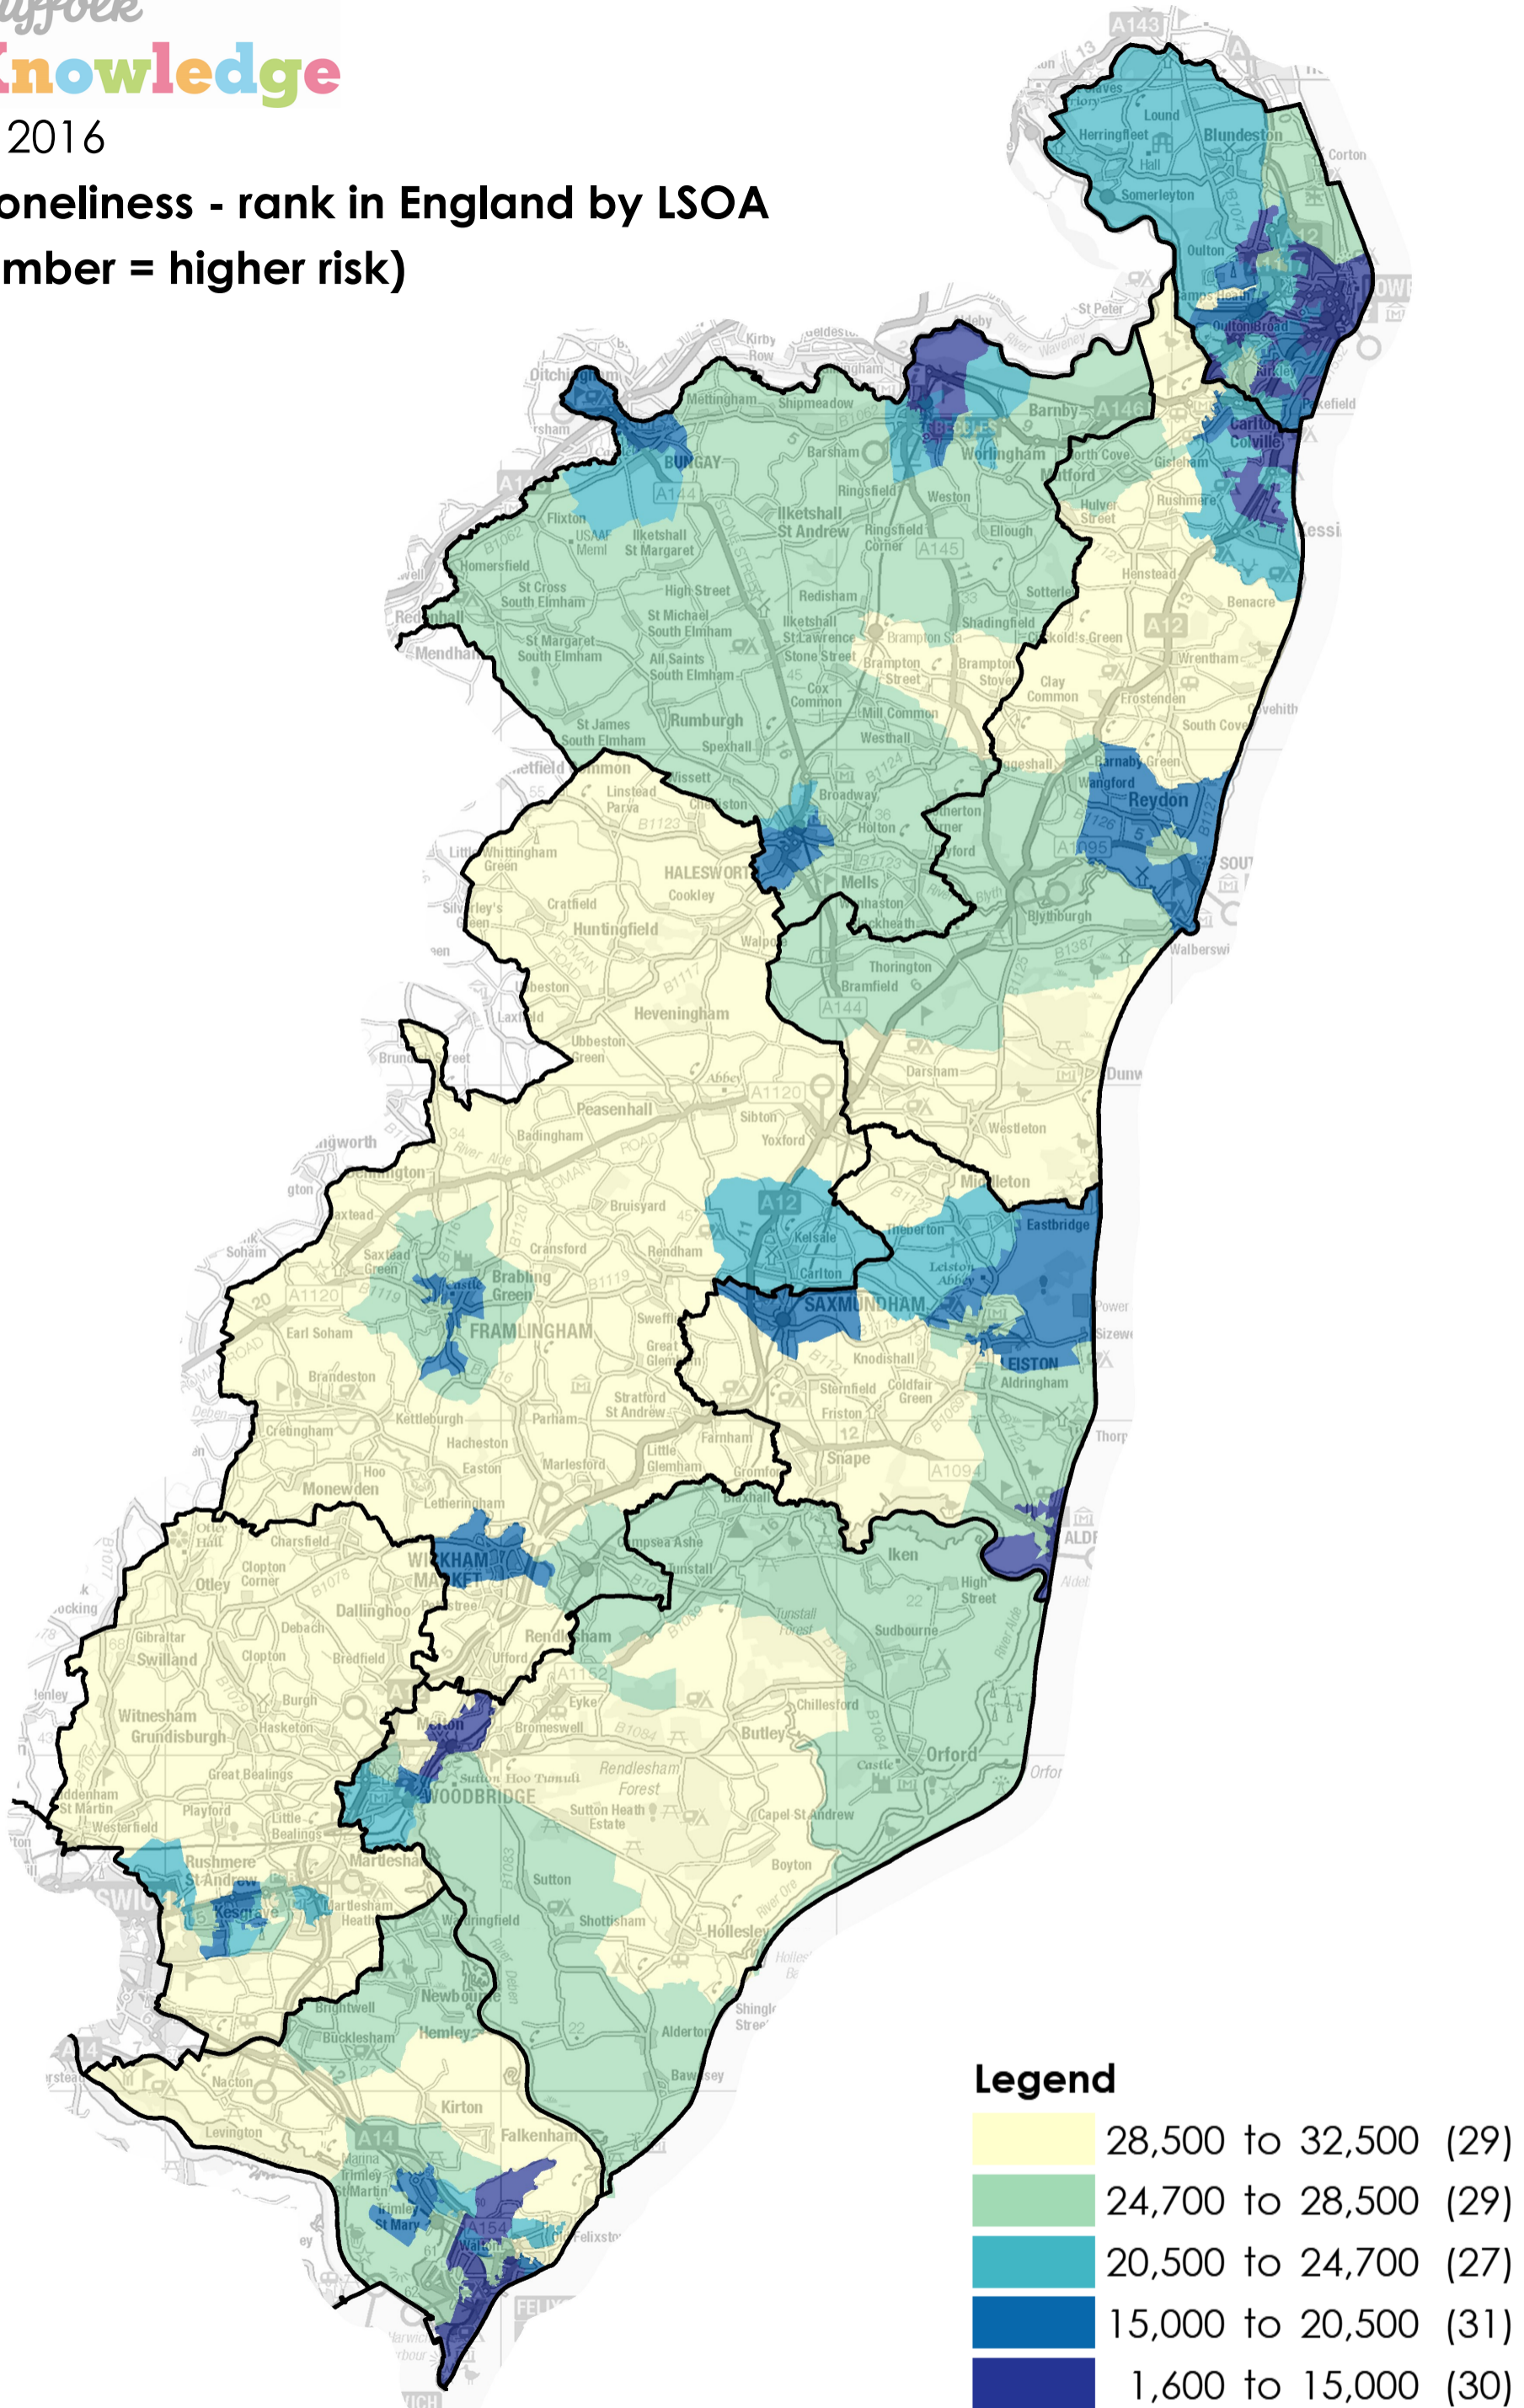

Age UK 2016

Risk of loneliness - rank in England by LSOA

(Low number = higher risk)

Legend

Light Yellow	28,500 to 32,500 (29)
Light Green	24,700 to 28,500 (29)
Light Blue	20,500 to 24,700 (27)
Medium Blue	15,000 to 20,500 (31)
Dark Blue	1,600 to 15,000 (30)