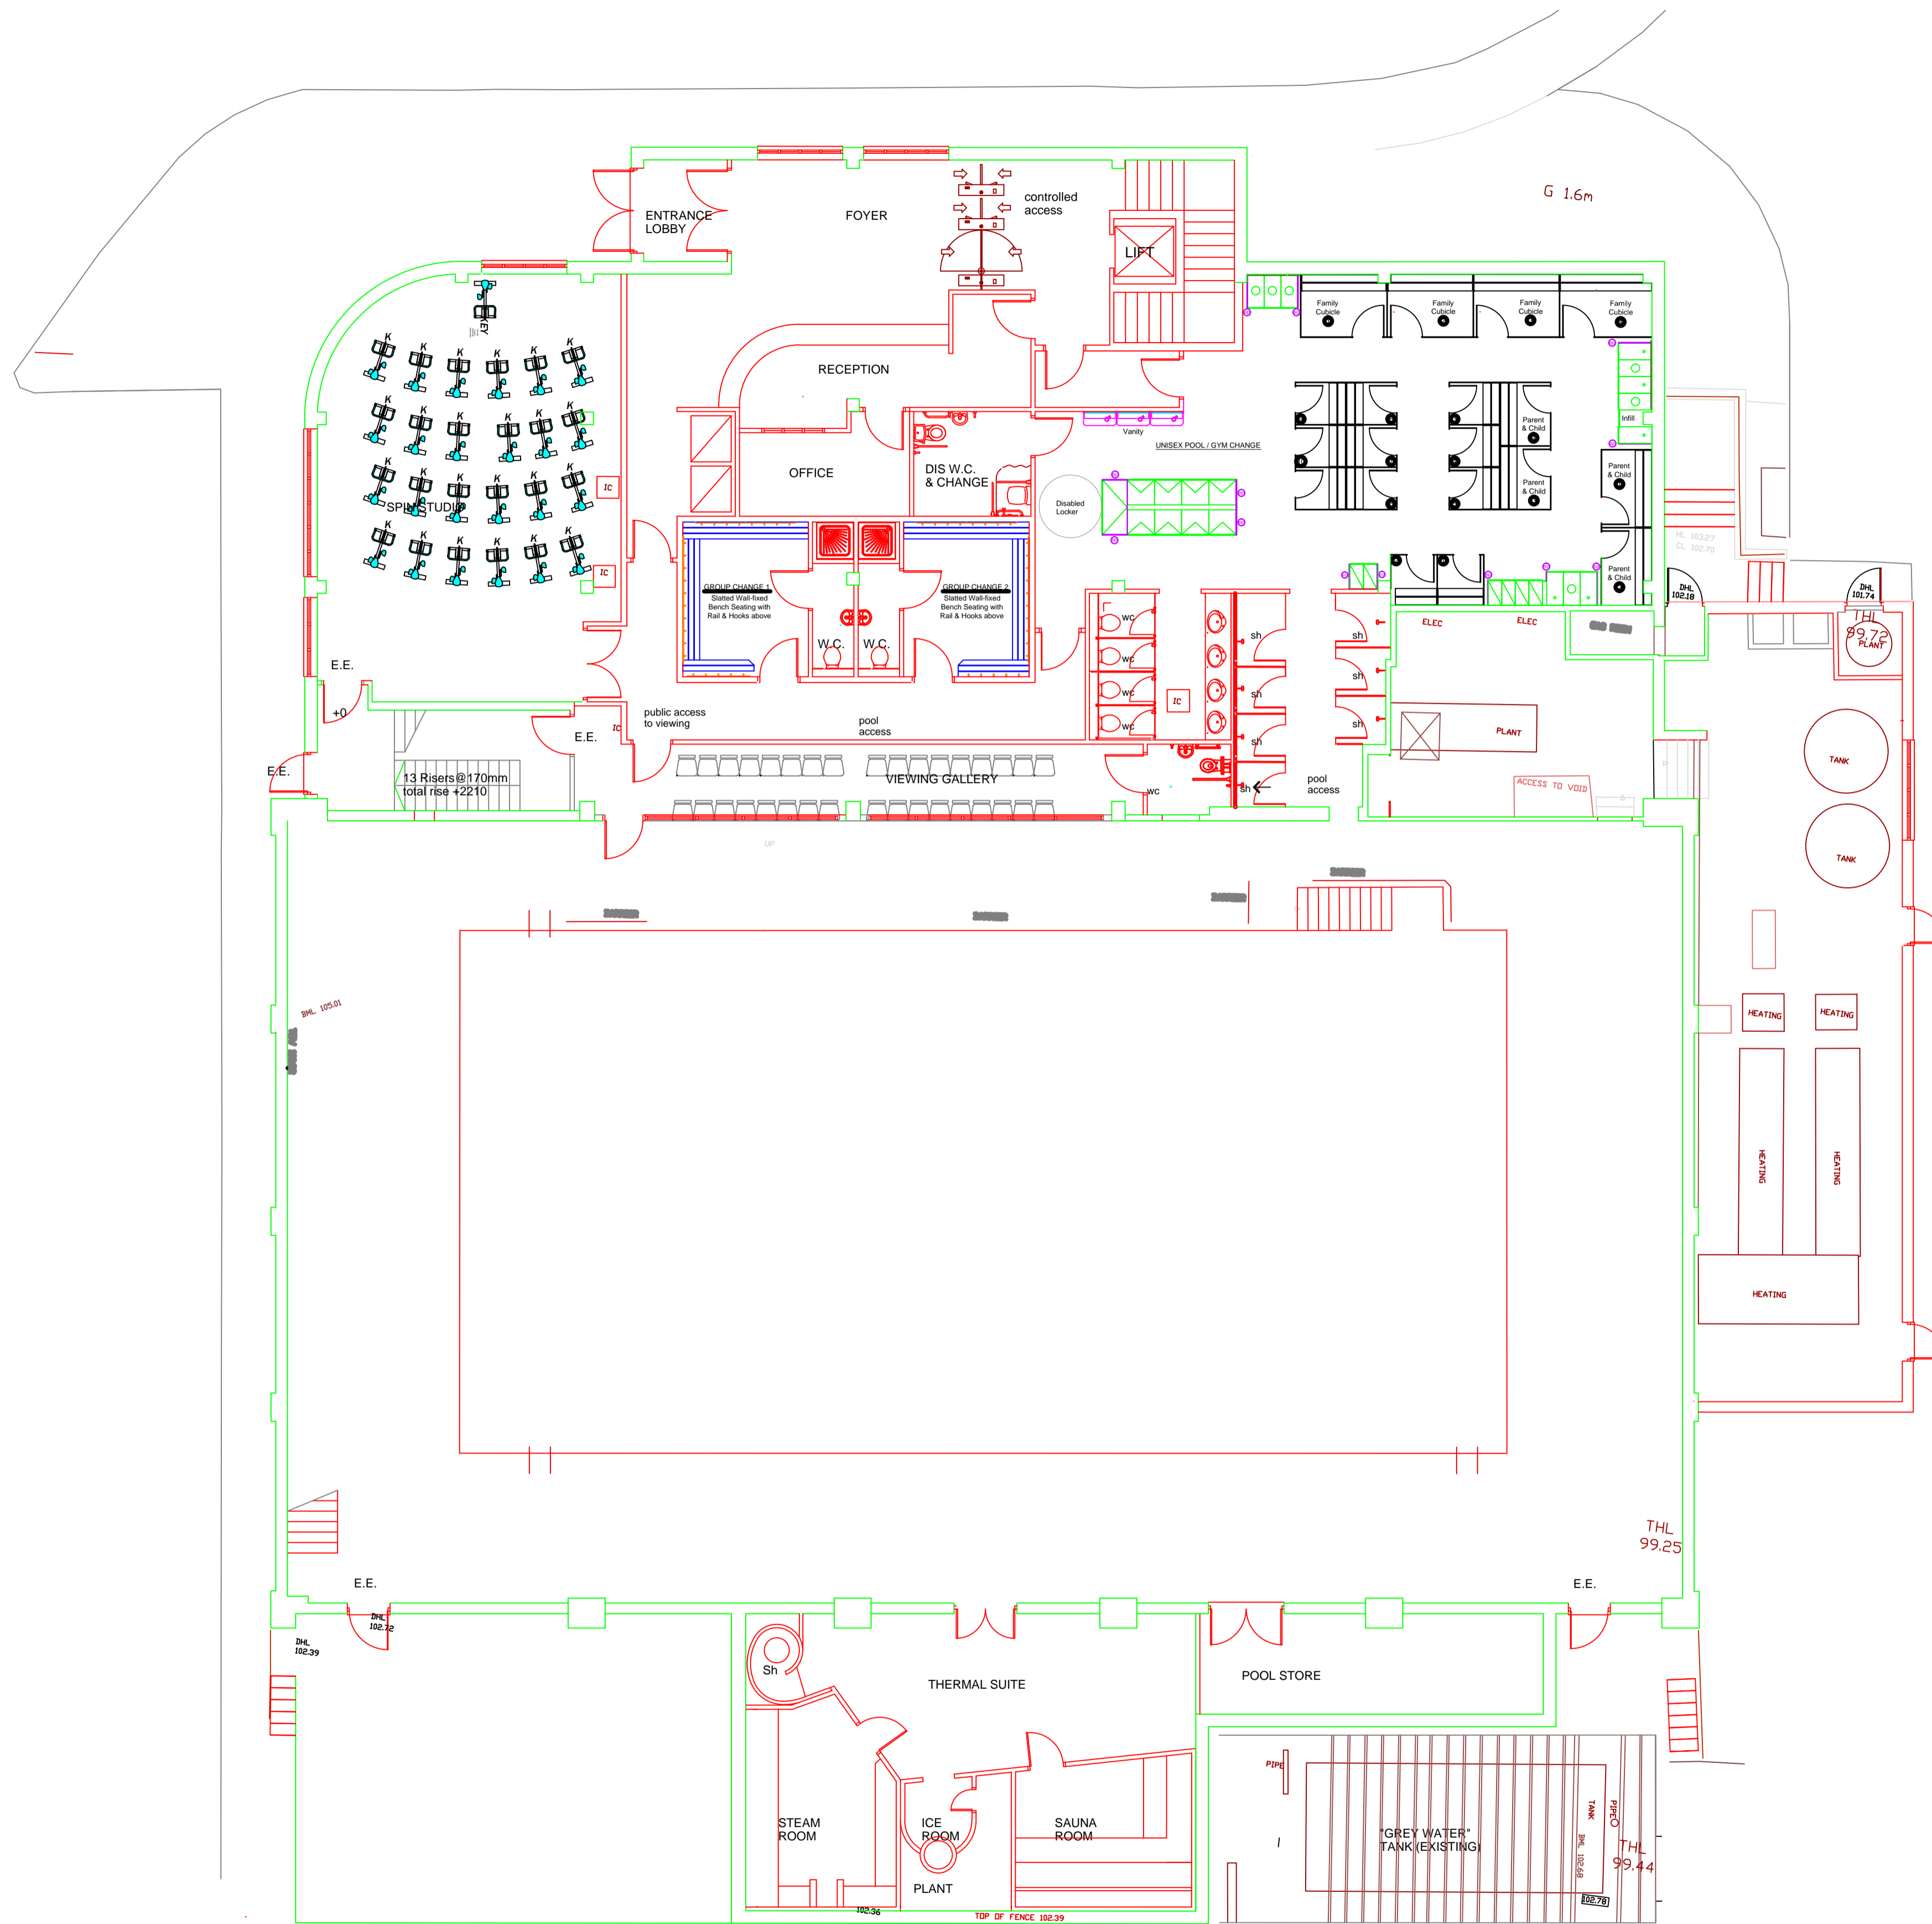

**SPIN STUDIO**

K 225 PULSE SPIN CYCLE X 24

\* NOTE  
ELECTRICAL REQUIREMENT  
PLEASE REFER TO 'G-CV ELECTRICAL INSTALLATION GUIDELINES

 <p>Pulse Fitness Radnor Park Industrial Estate, Greenfield Road, Congleton, Cheshire, CW12 4TW Tel: +44 (0) 1260 294800 Fax: +44 (0) 1260 296282</p>		
Client	Project	
SUFFOLK COASTAL	DEBEN POOL	
Drawn By	Drawing	Scale
IG	GROUND FLOOR	1:100@A1
Drawing No.	Date	Revision
	04/08/16	