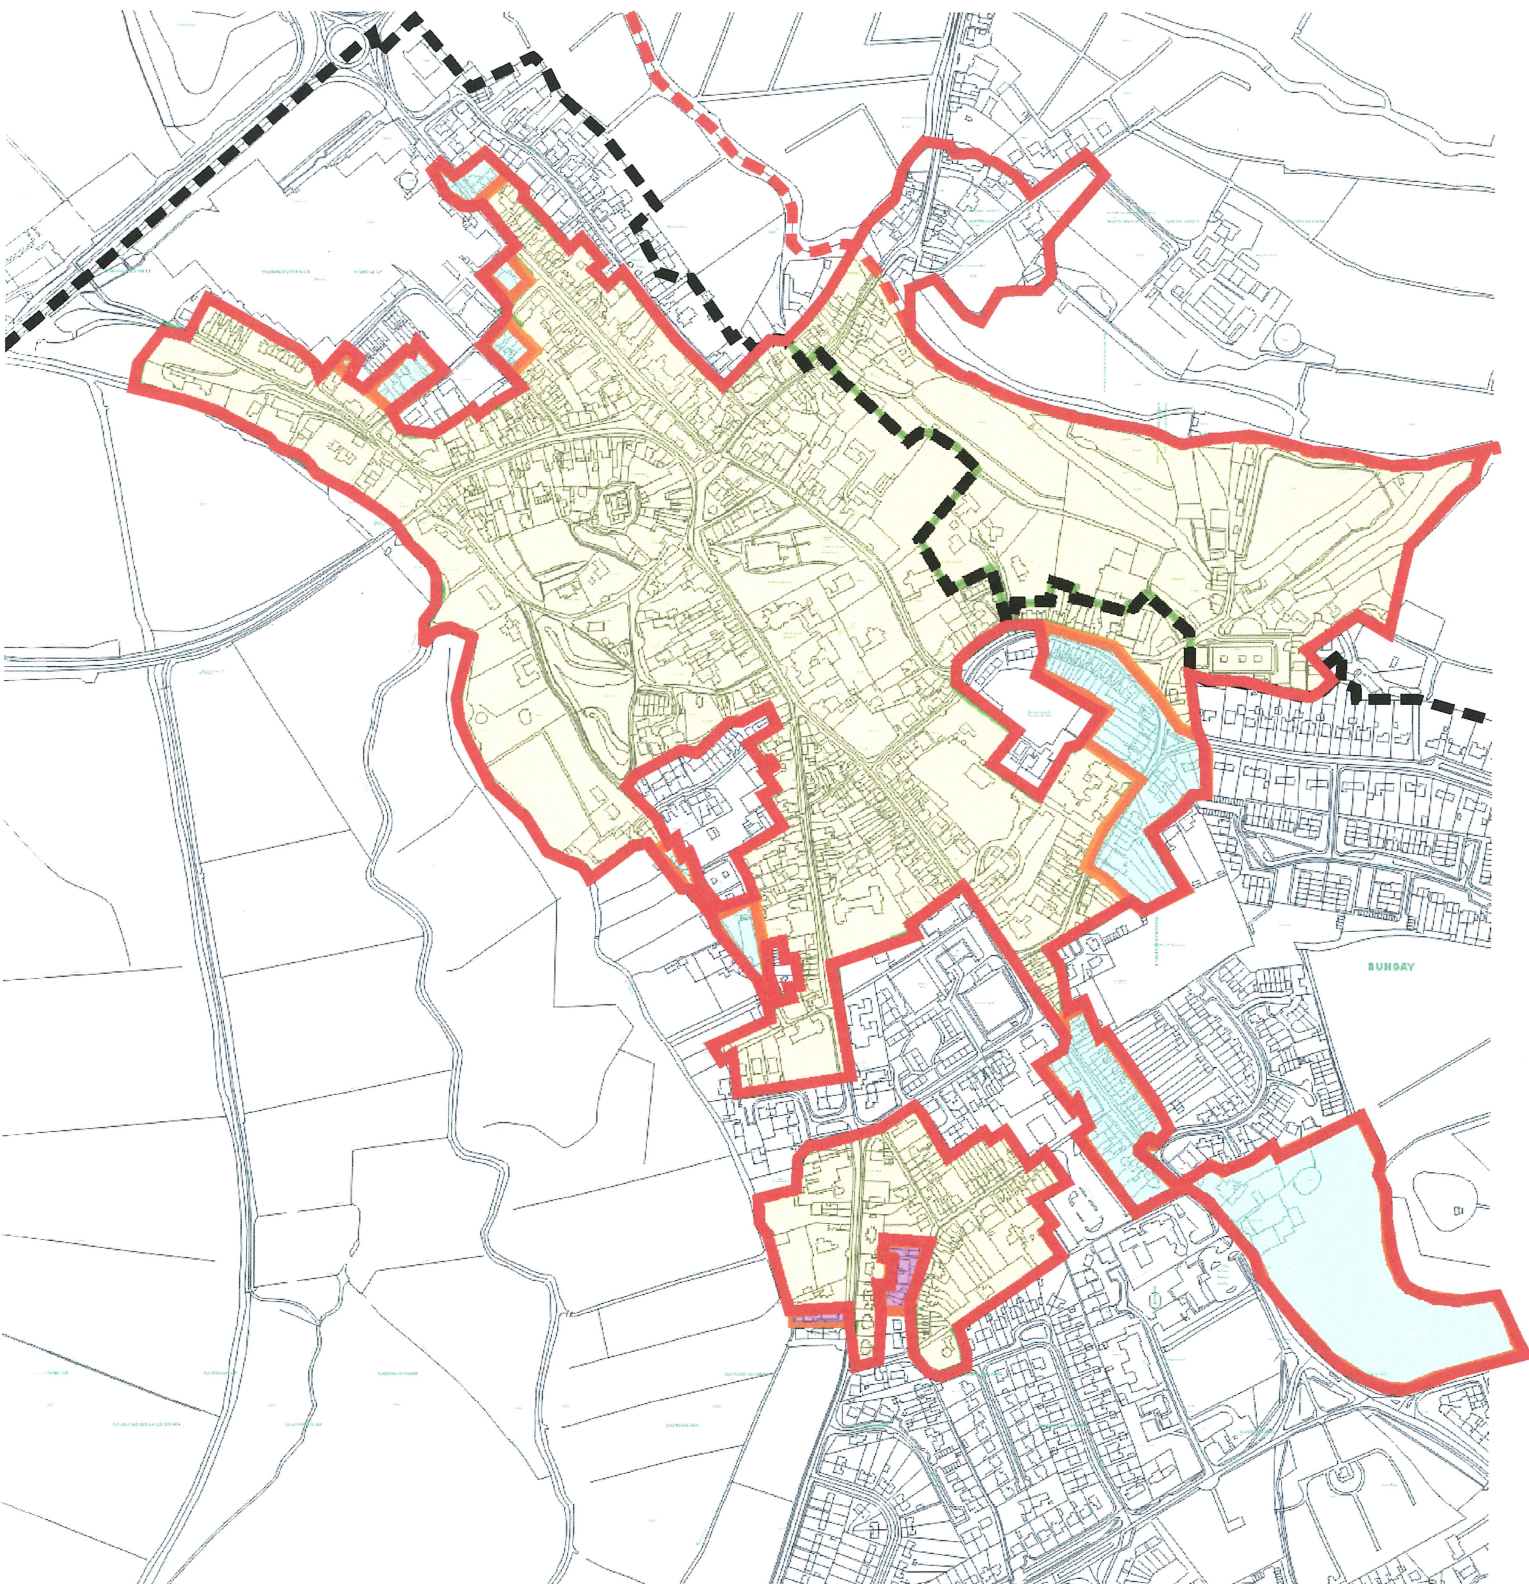

# Bungay Conservation Area

Changes approved - Full Council - March 2007.

New Boundary outlined in Red.

New Boundary including Article 4(2) Direction - outlined in RED

Omissions from the area in purple tone

Additions to the area in green tone

This copy has been produced specifically for Planning and Building Control purposes only.

No further copies may be made.

Reproduced from the Ordnance Survey map with the permission of the Controller of Her Majesty's Stationery Office.