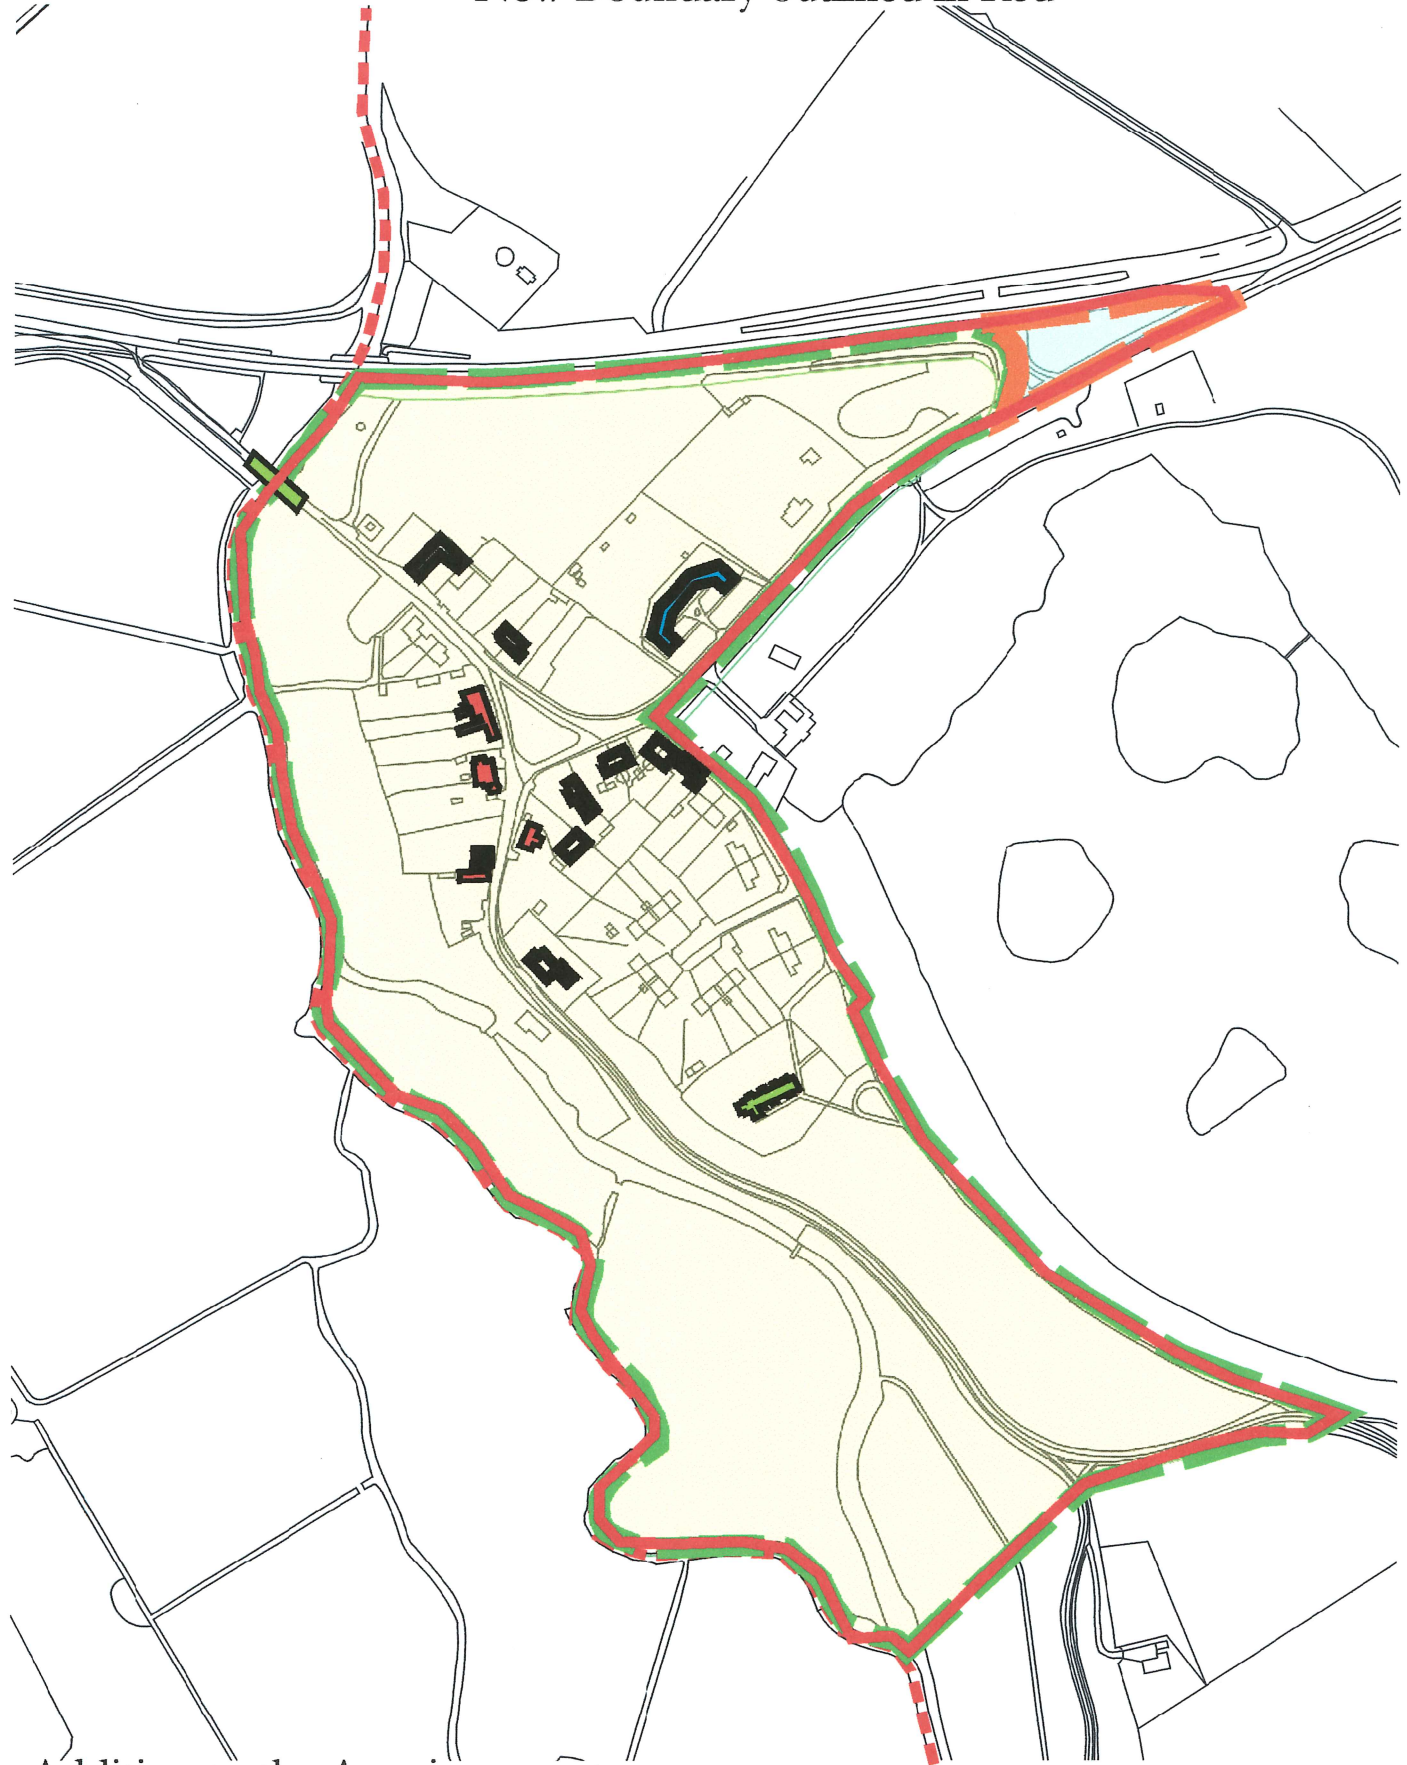

Homersfield Conservation Area

Changes Approved - Full Council - March 2007

New Boundary outlined in Red

Addition to the Area in green tone.

This copy has been produced specifically for Planning and Building Control purposes only.

No further copies may be made.

Reproduced from the Ordnance Survey map with the permission of the Controller of Her Majesty's Stationery Office.

Crown Copyright reserved.

Licence No. 100042052 Waveney District Council