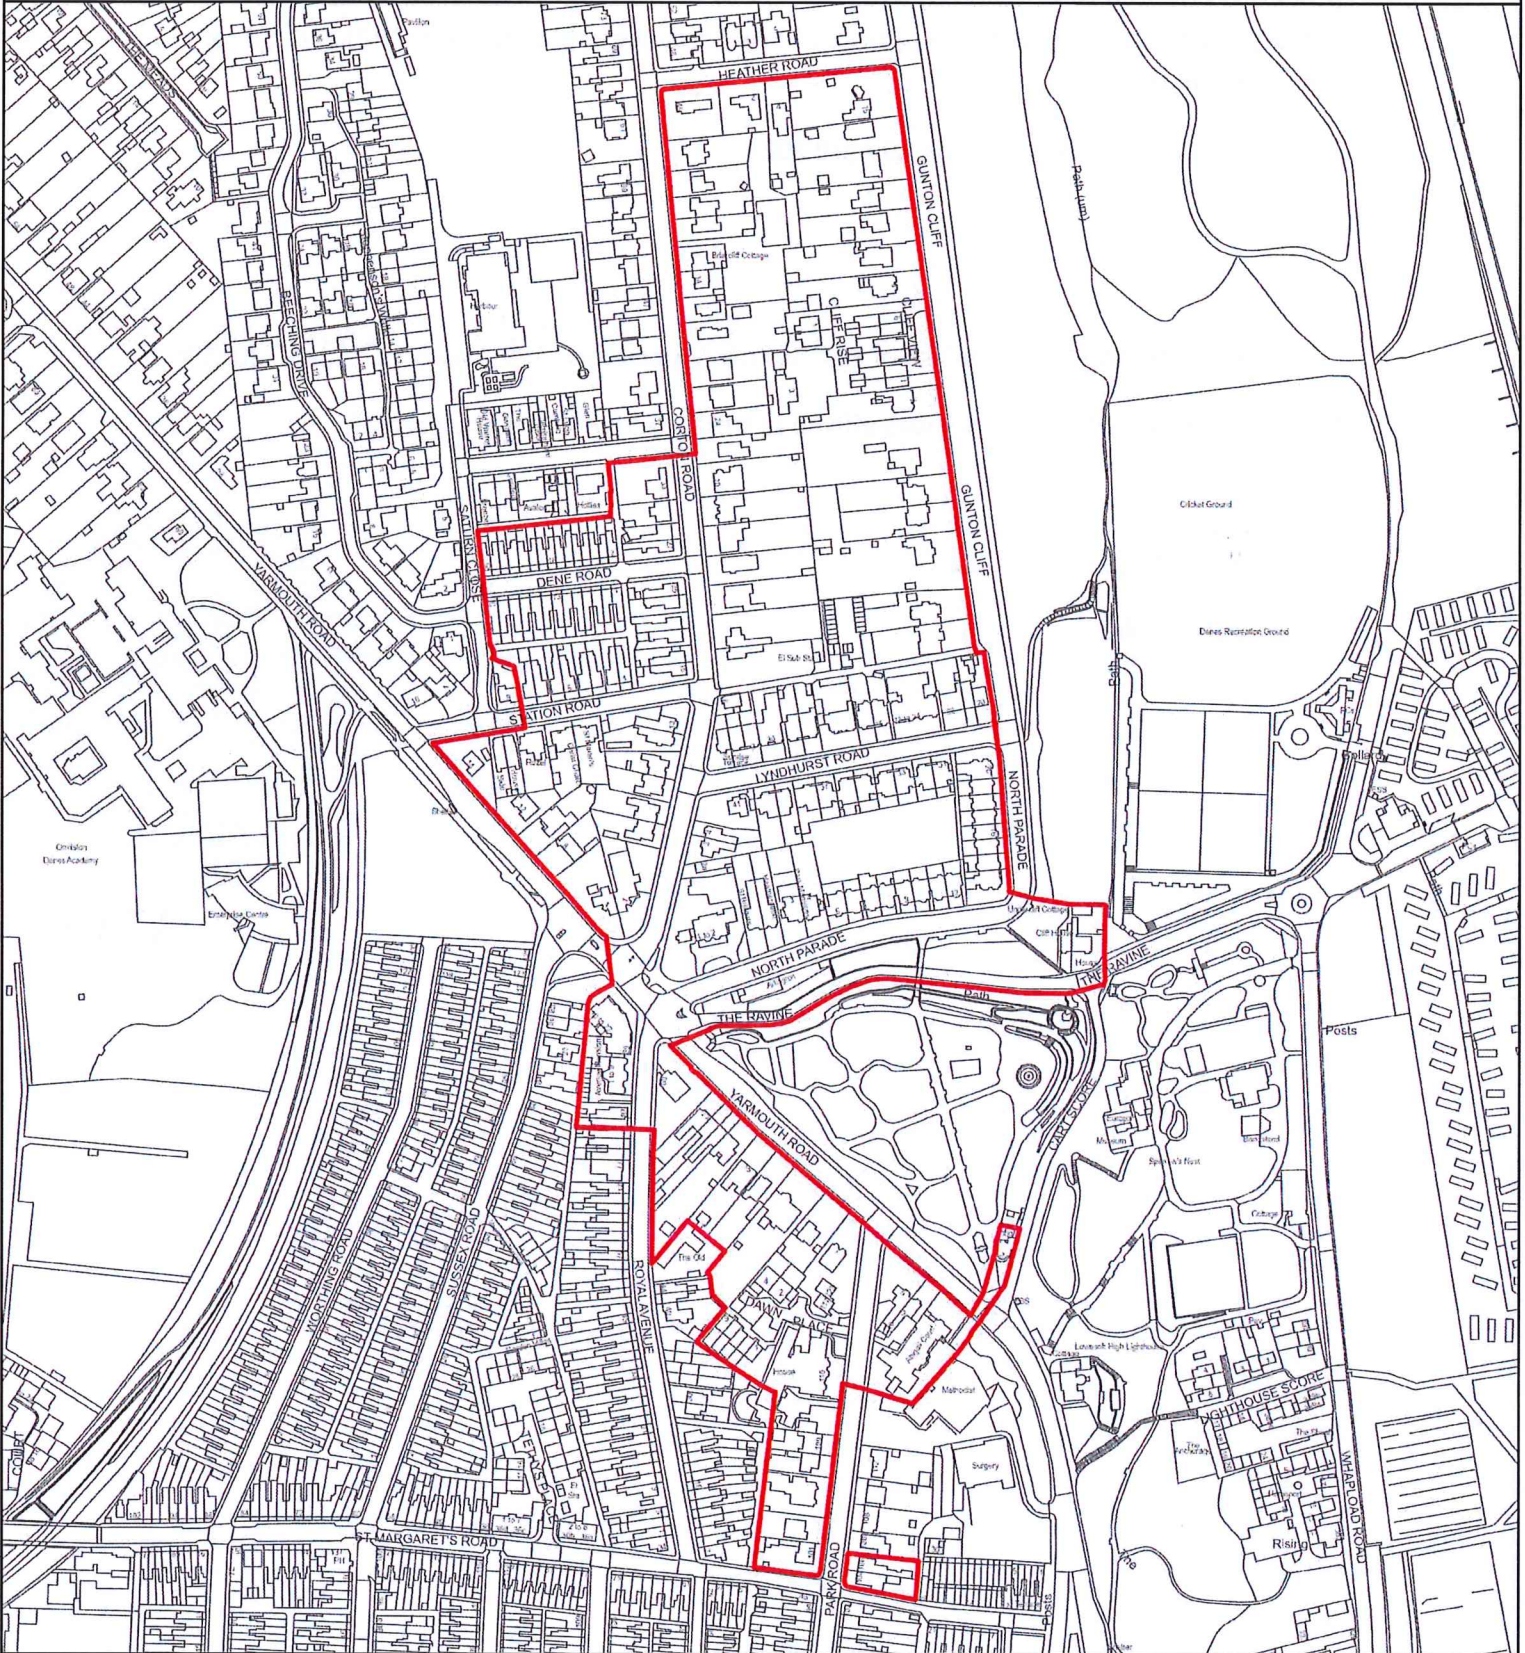

North Lowestoft

Article 4 (1)

15 April 2024

W9

EASTSUFFOLK
COUNCIL