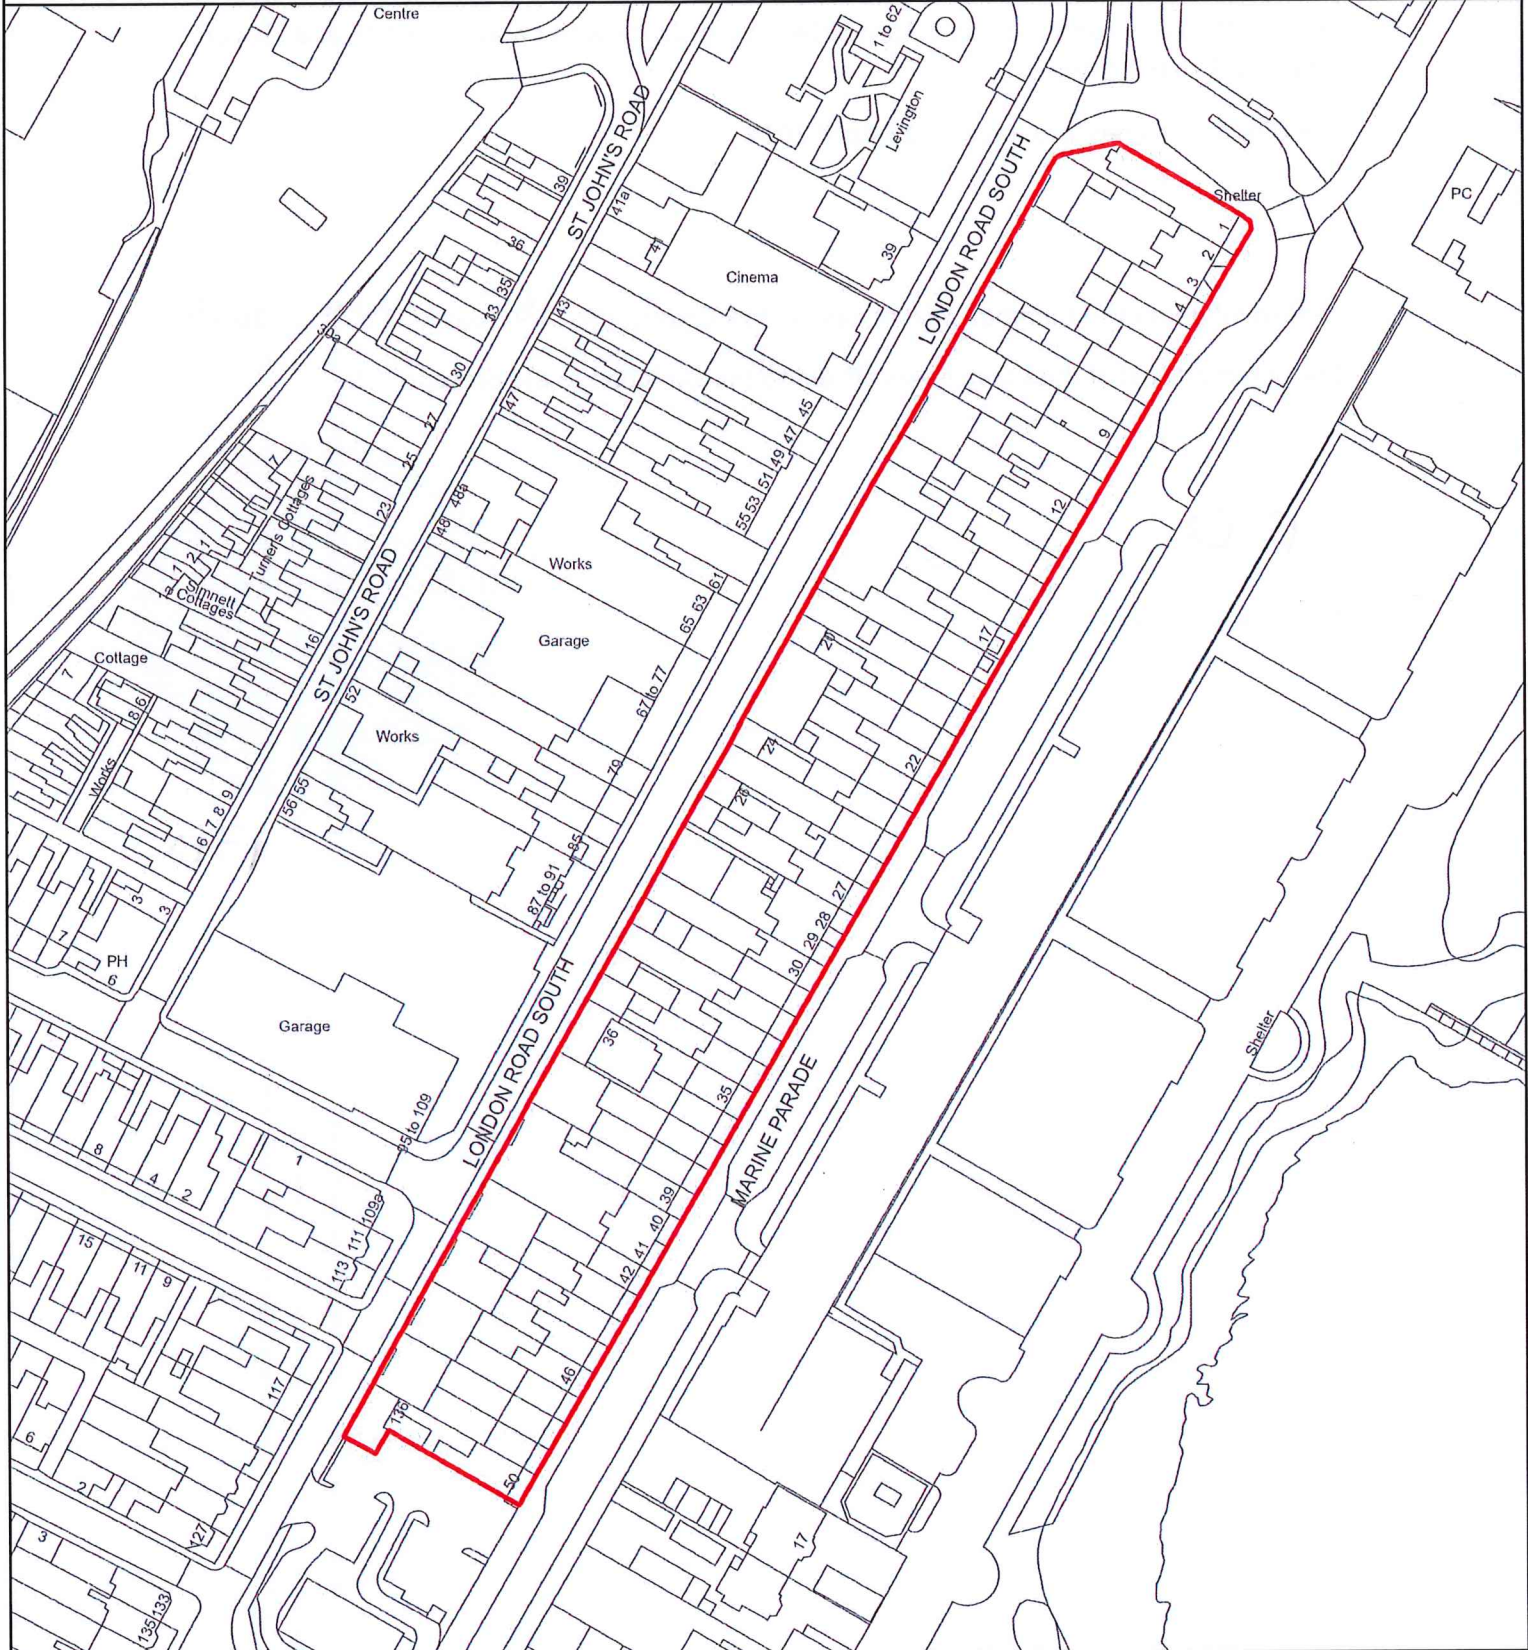

WQ

Authorised Officer

1318

South Lowestoft: Marine Parade / London Road South

Article 4 (1)

15 April 2024

va

EASTSUFFOLK
COUNCIL