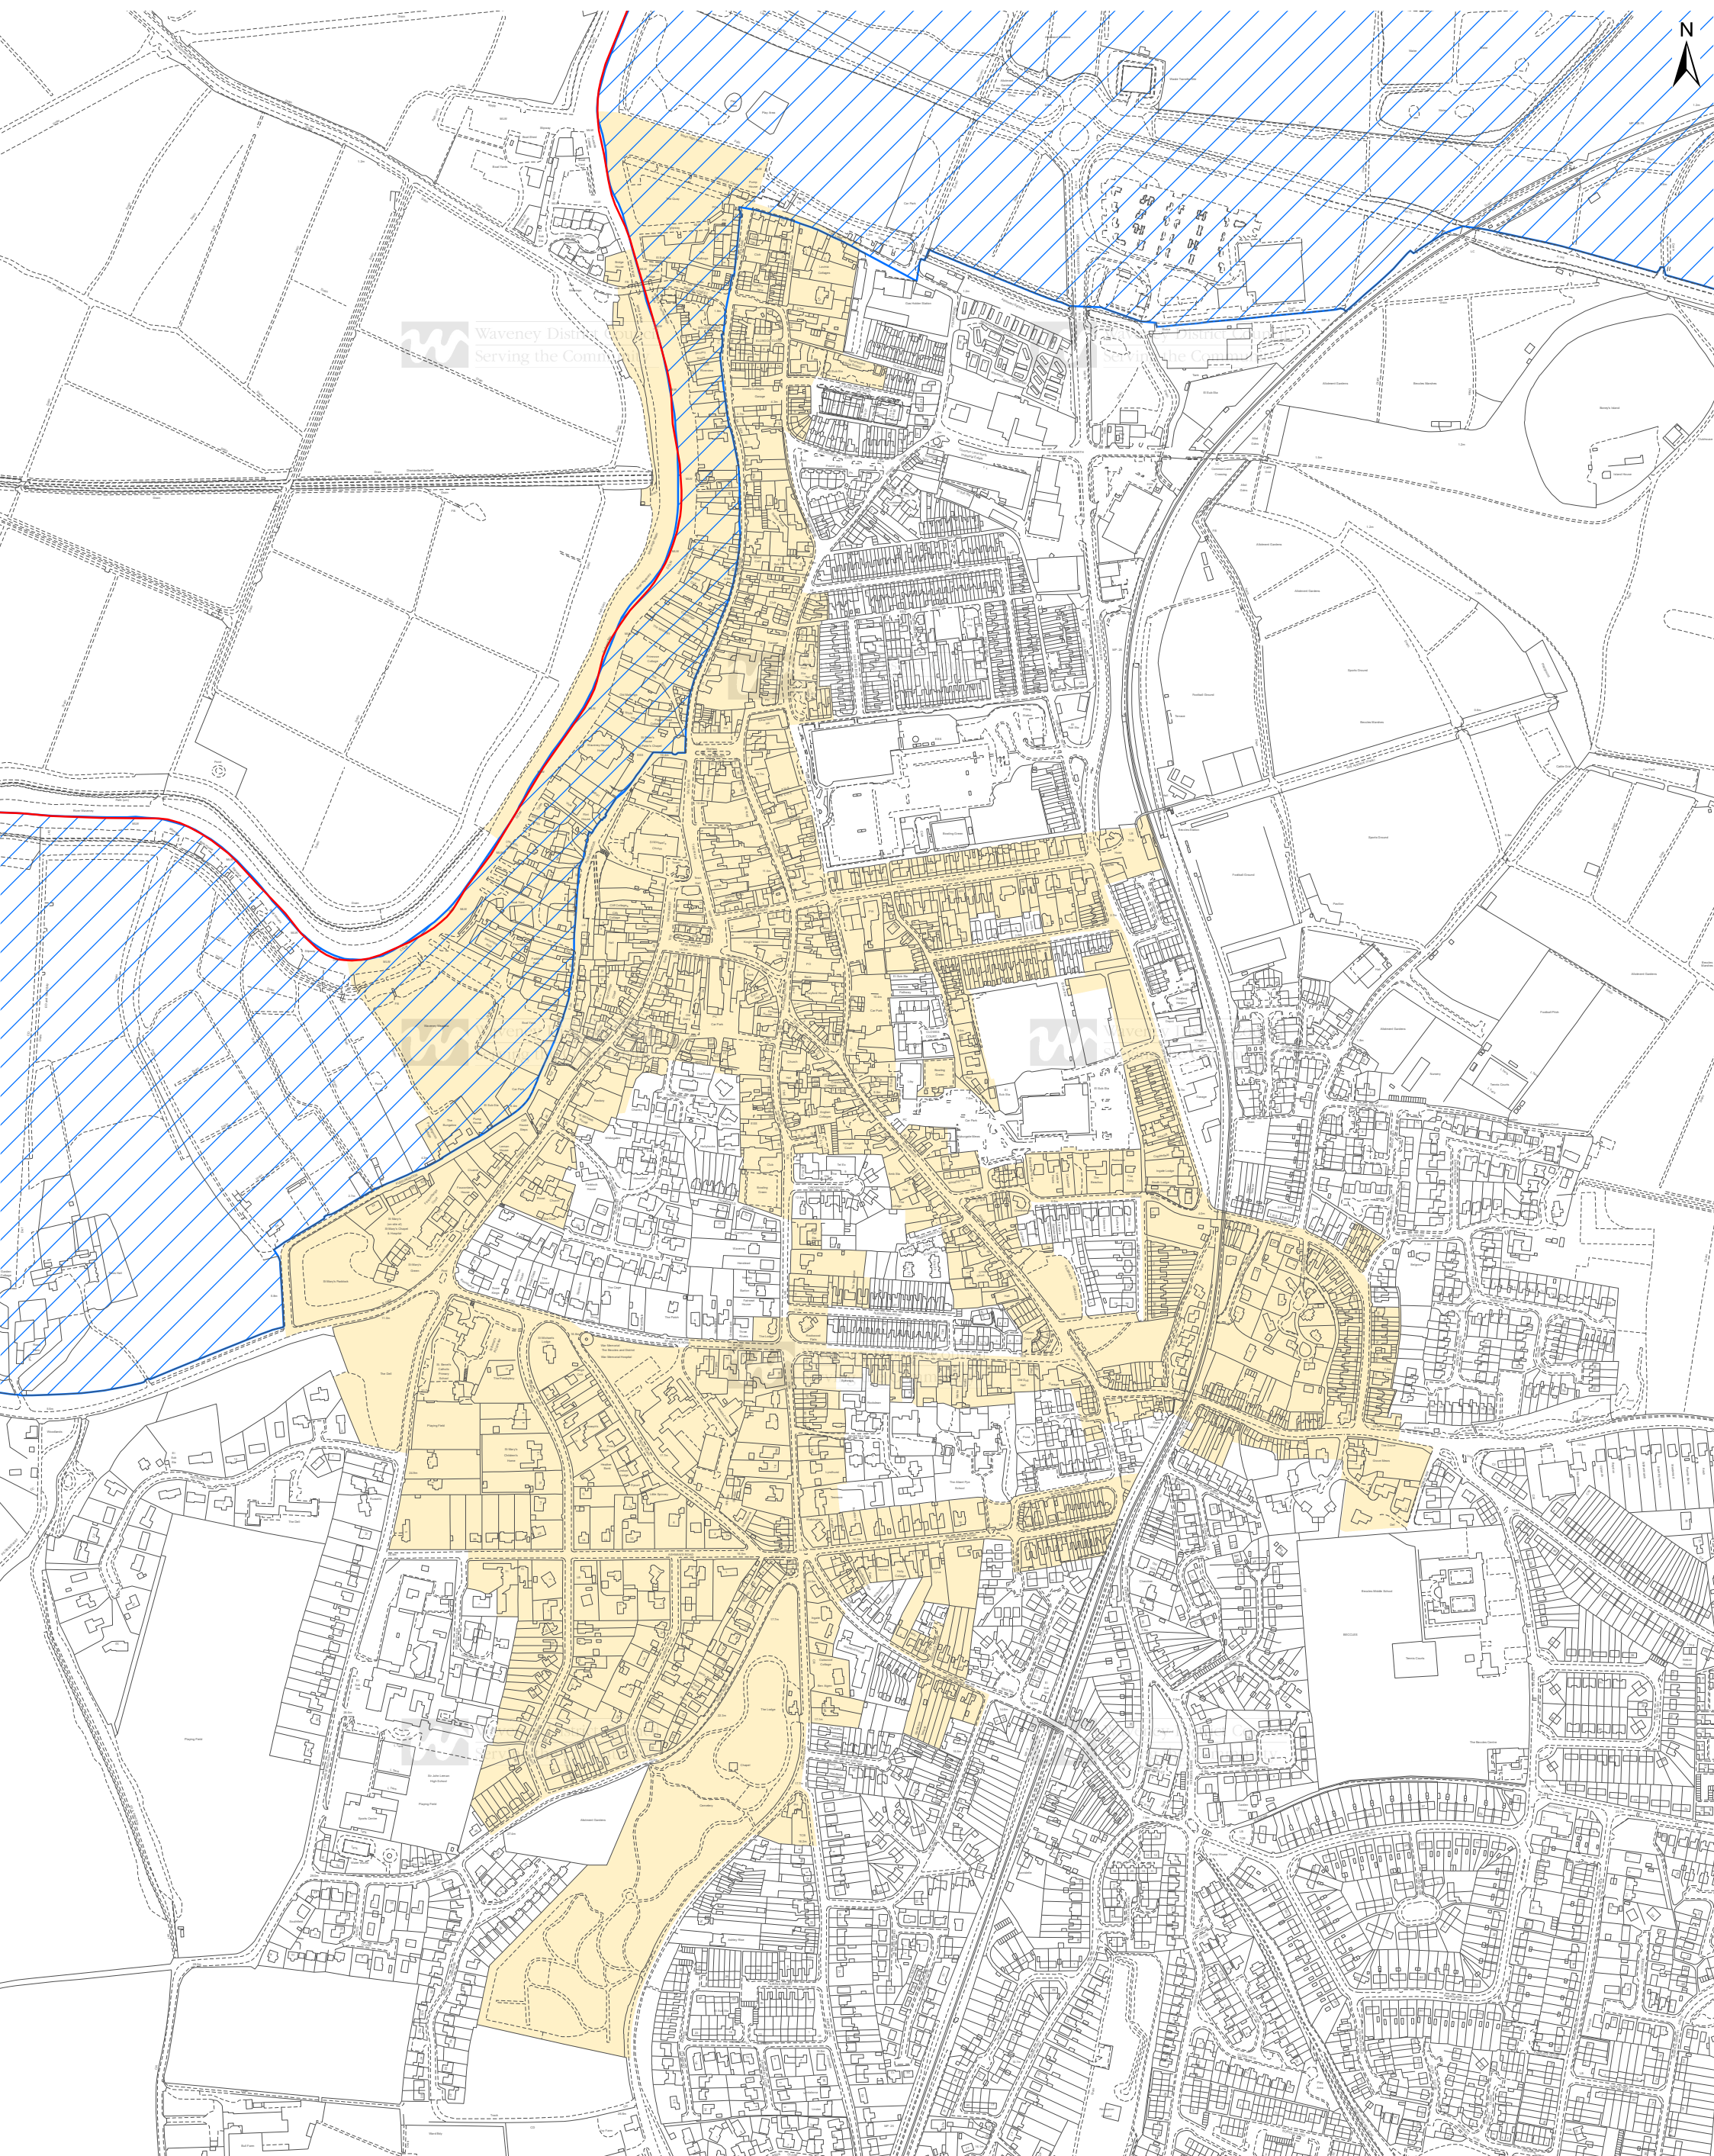

# Beccles

 Conservation Area

 Broads Authority area within Waveney

 Waveney District boundary

Map reproduced from the Ordnance Survey mapping with the permission of the Controller of Her Majesty's Stationery Office (c) Crown Copyright. Unauthorised reproduction infringes Crown copyright and may lead to prosecution or civil proceedings. Waveney District Council Licence No. 100042052, 2014