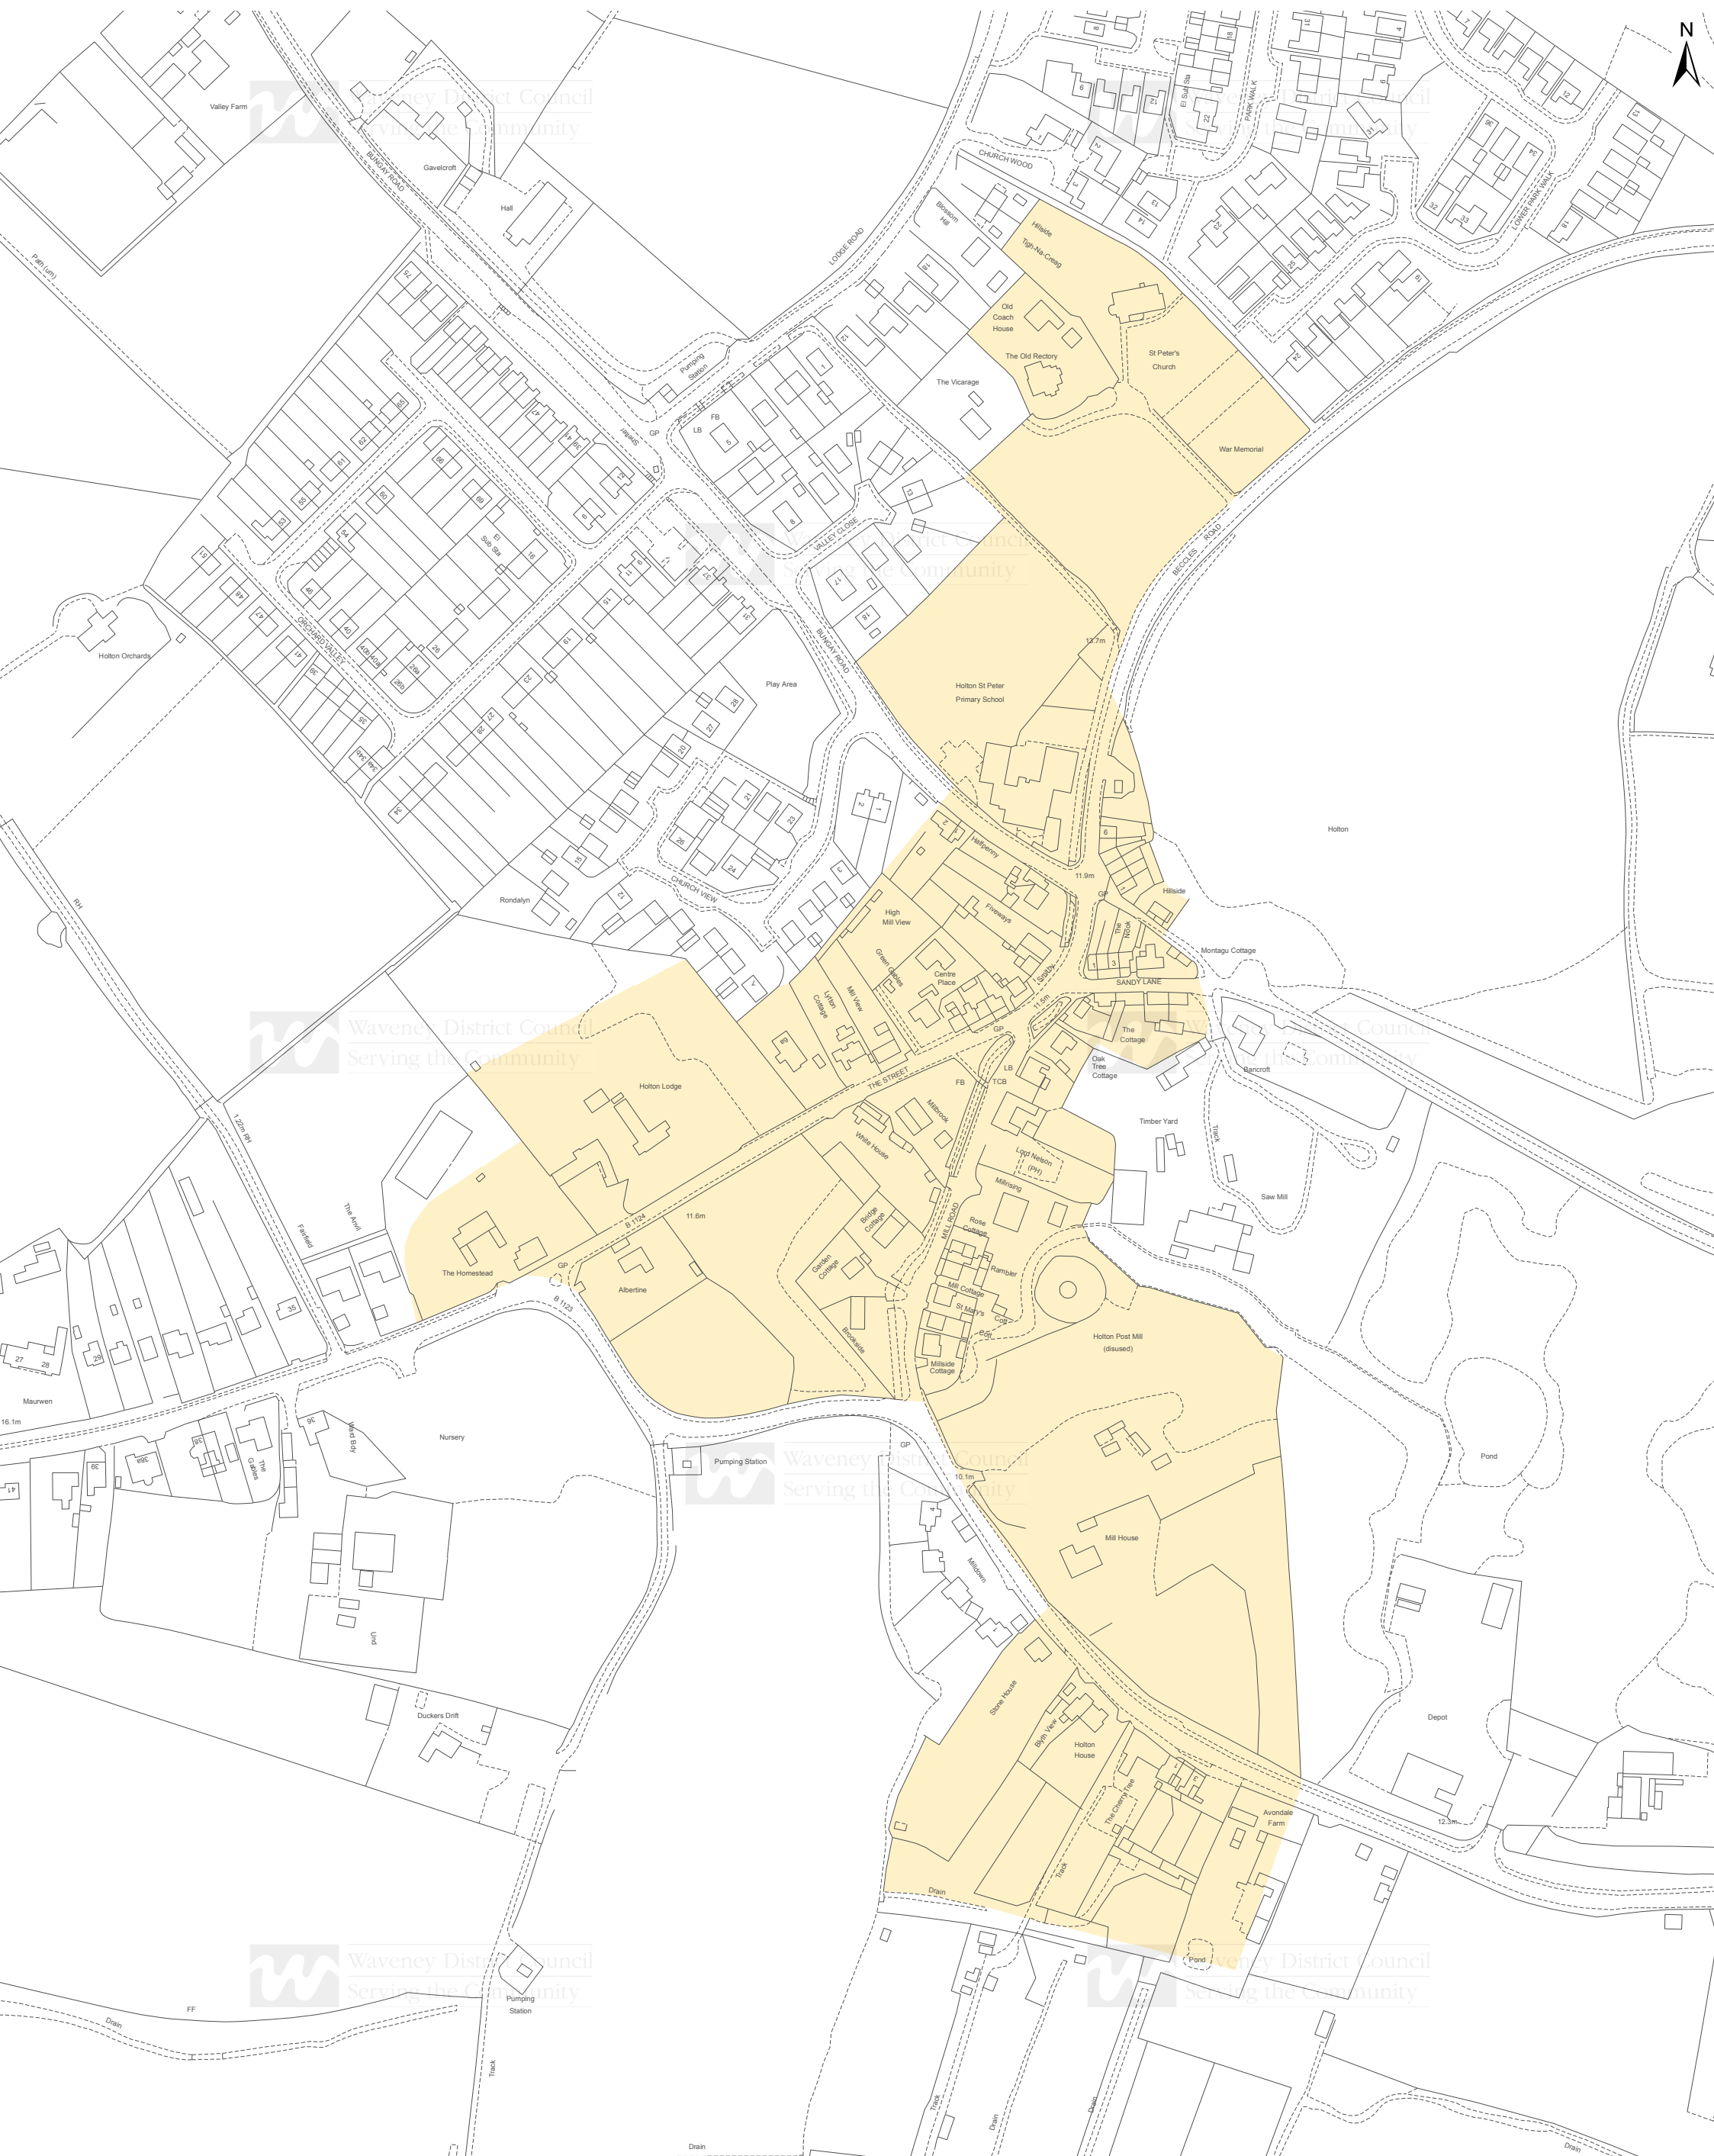

# Holton

## Conservation Area

Conservation Area 

Map reproduced from the Ordnance Survey mapping with the permission of the Controller of Her Majesty's Stationery Office (c) Crown Copyright. Unauthorised reproduction infringes Crown copyright and may lead to prosecution or civil proceedings. Waveney District Council Licence No. 100042052, 2014