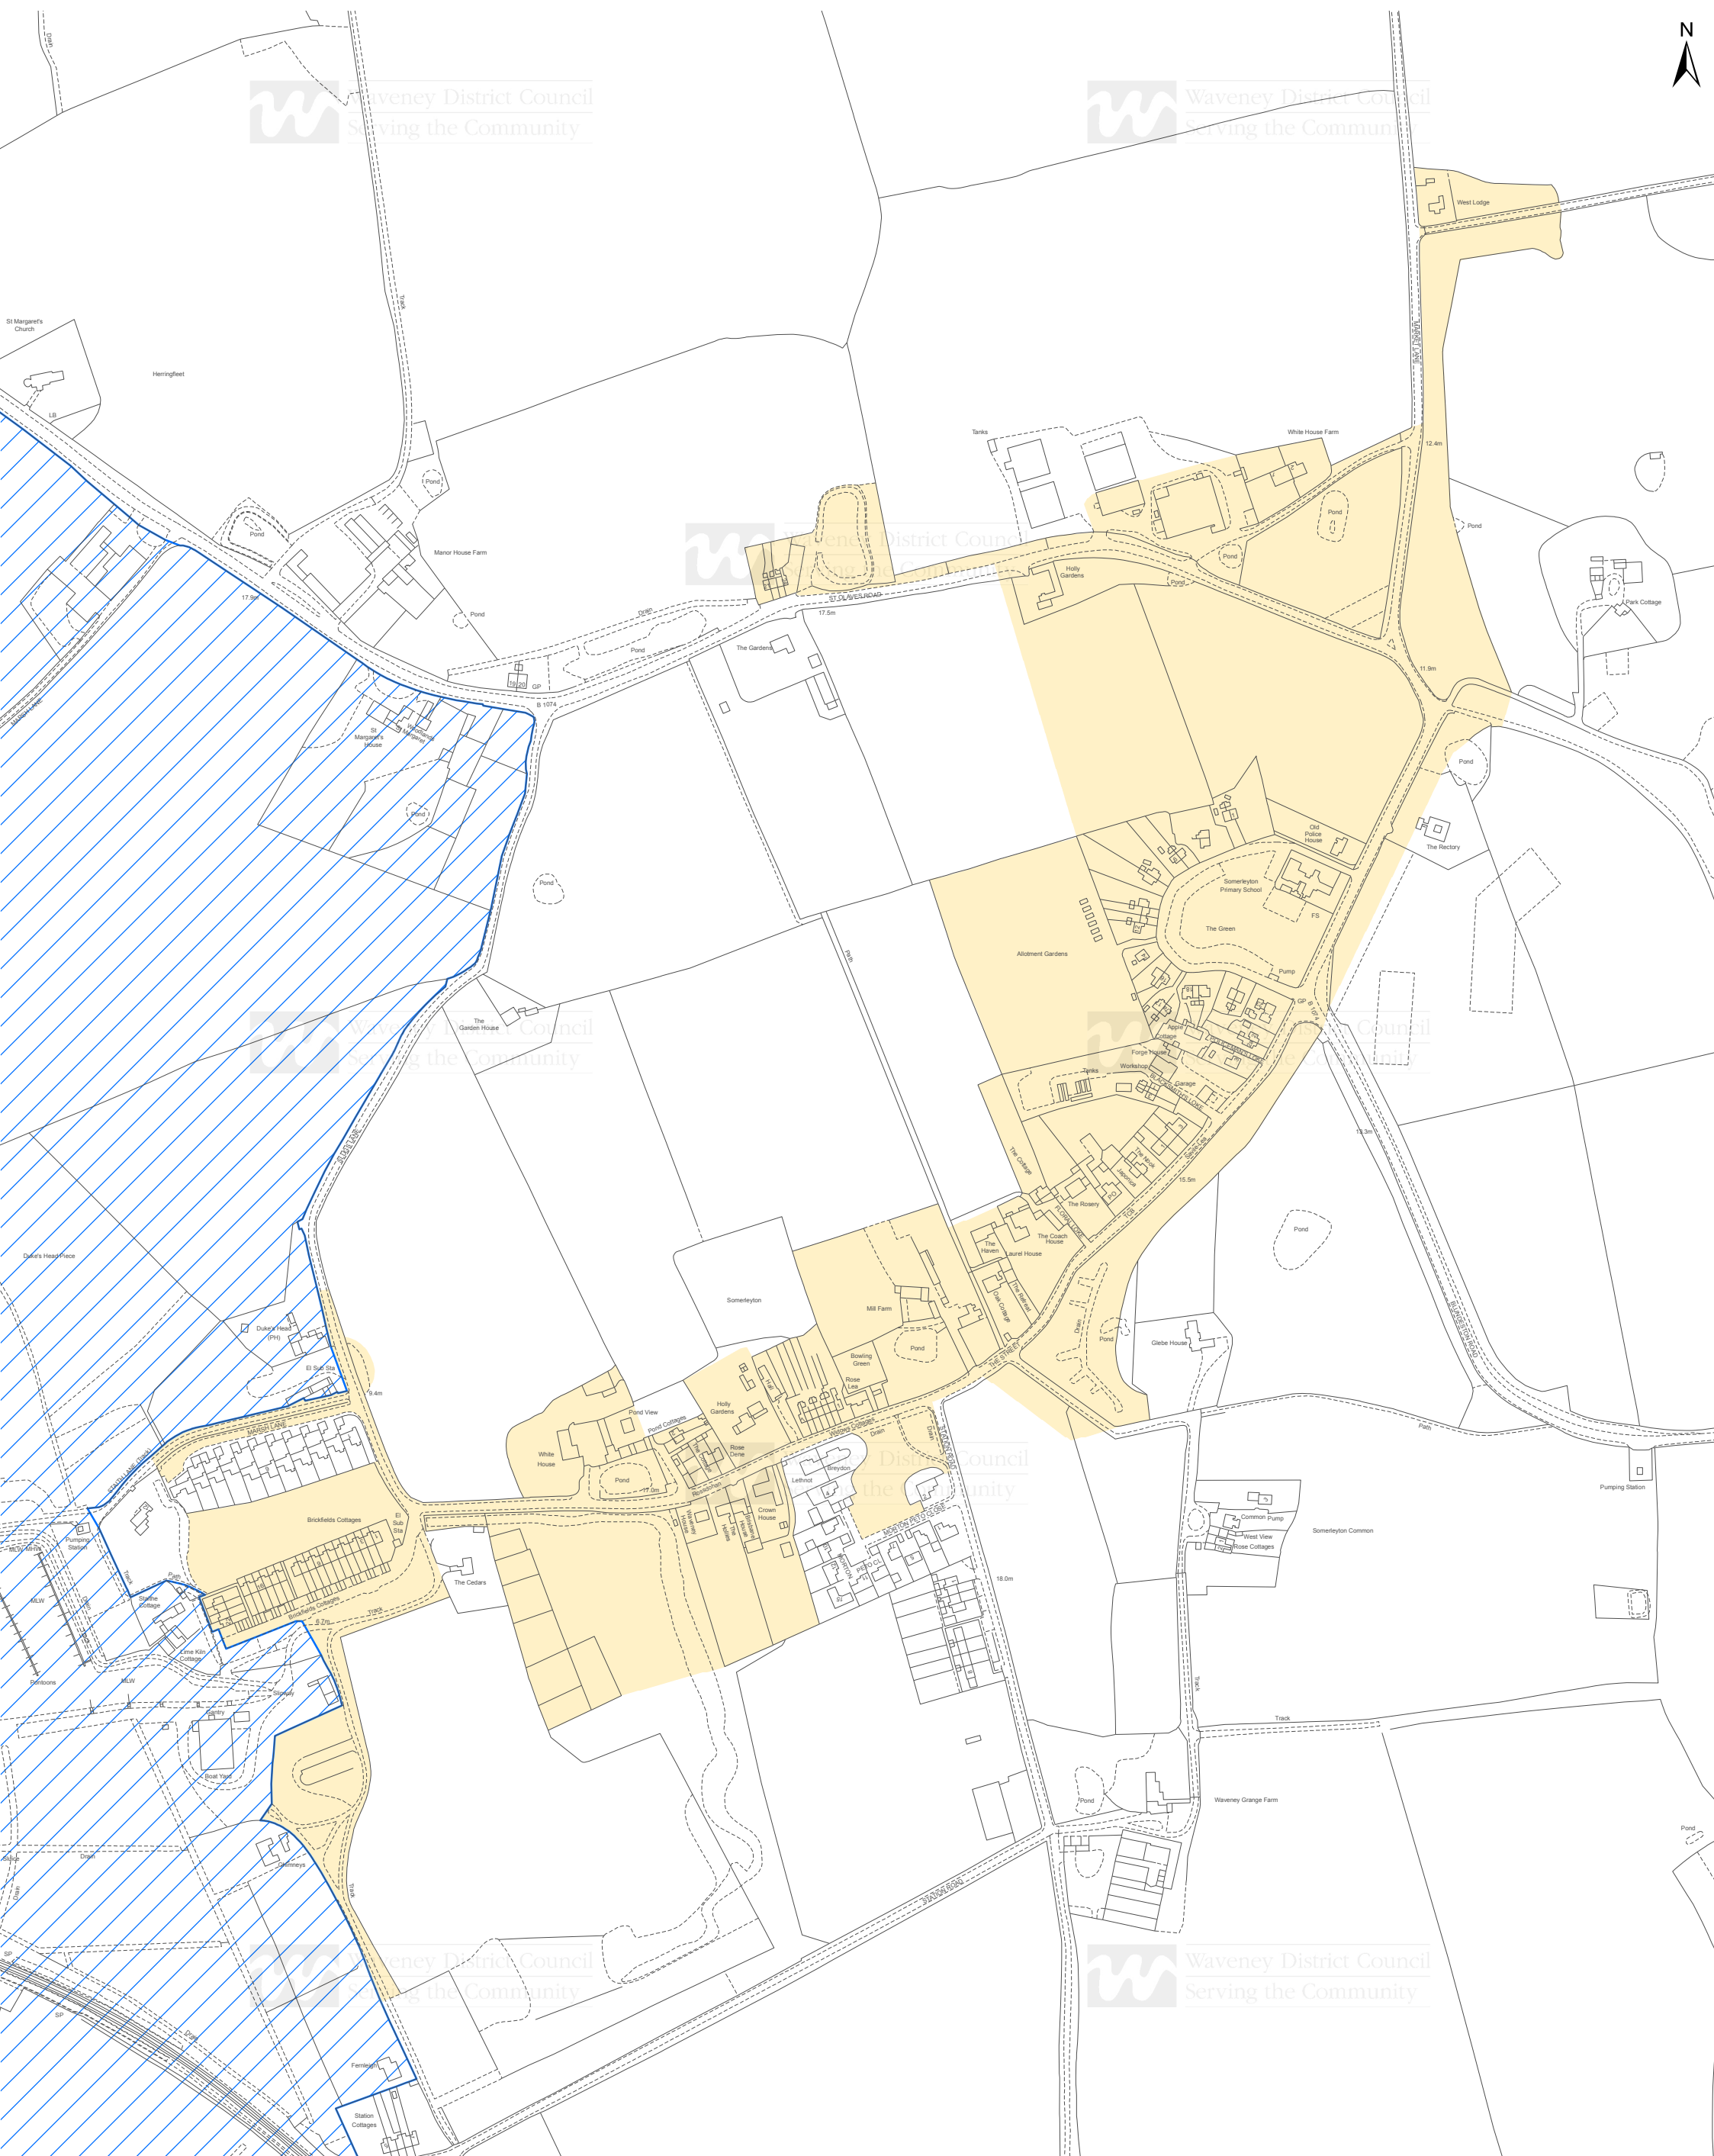

# Somerleyton Conservation Area

Conservation Area

Broads Authority area within Waveney

Waveney District Council  
Serving the Community

Waveney District Council  
Serving the Community

Waveney District Council  
Serving the Community