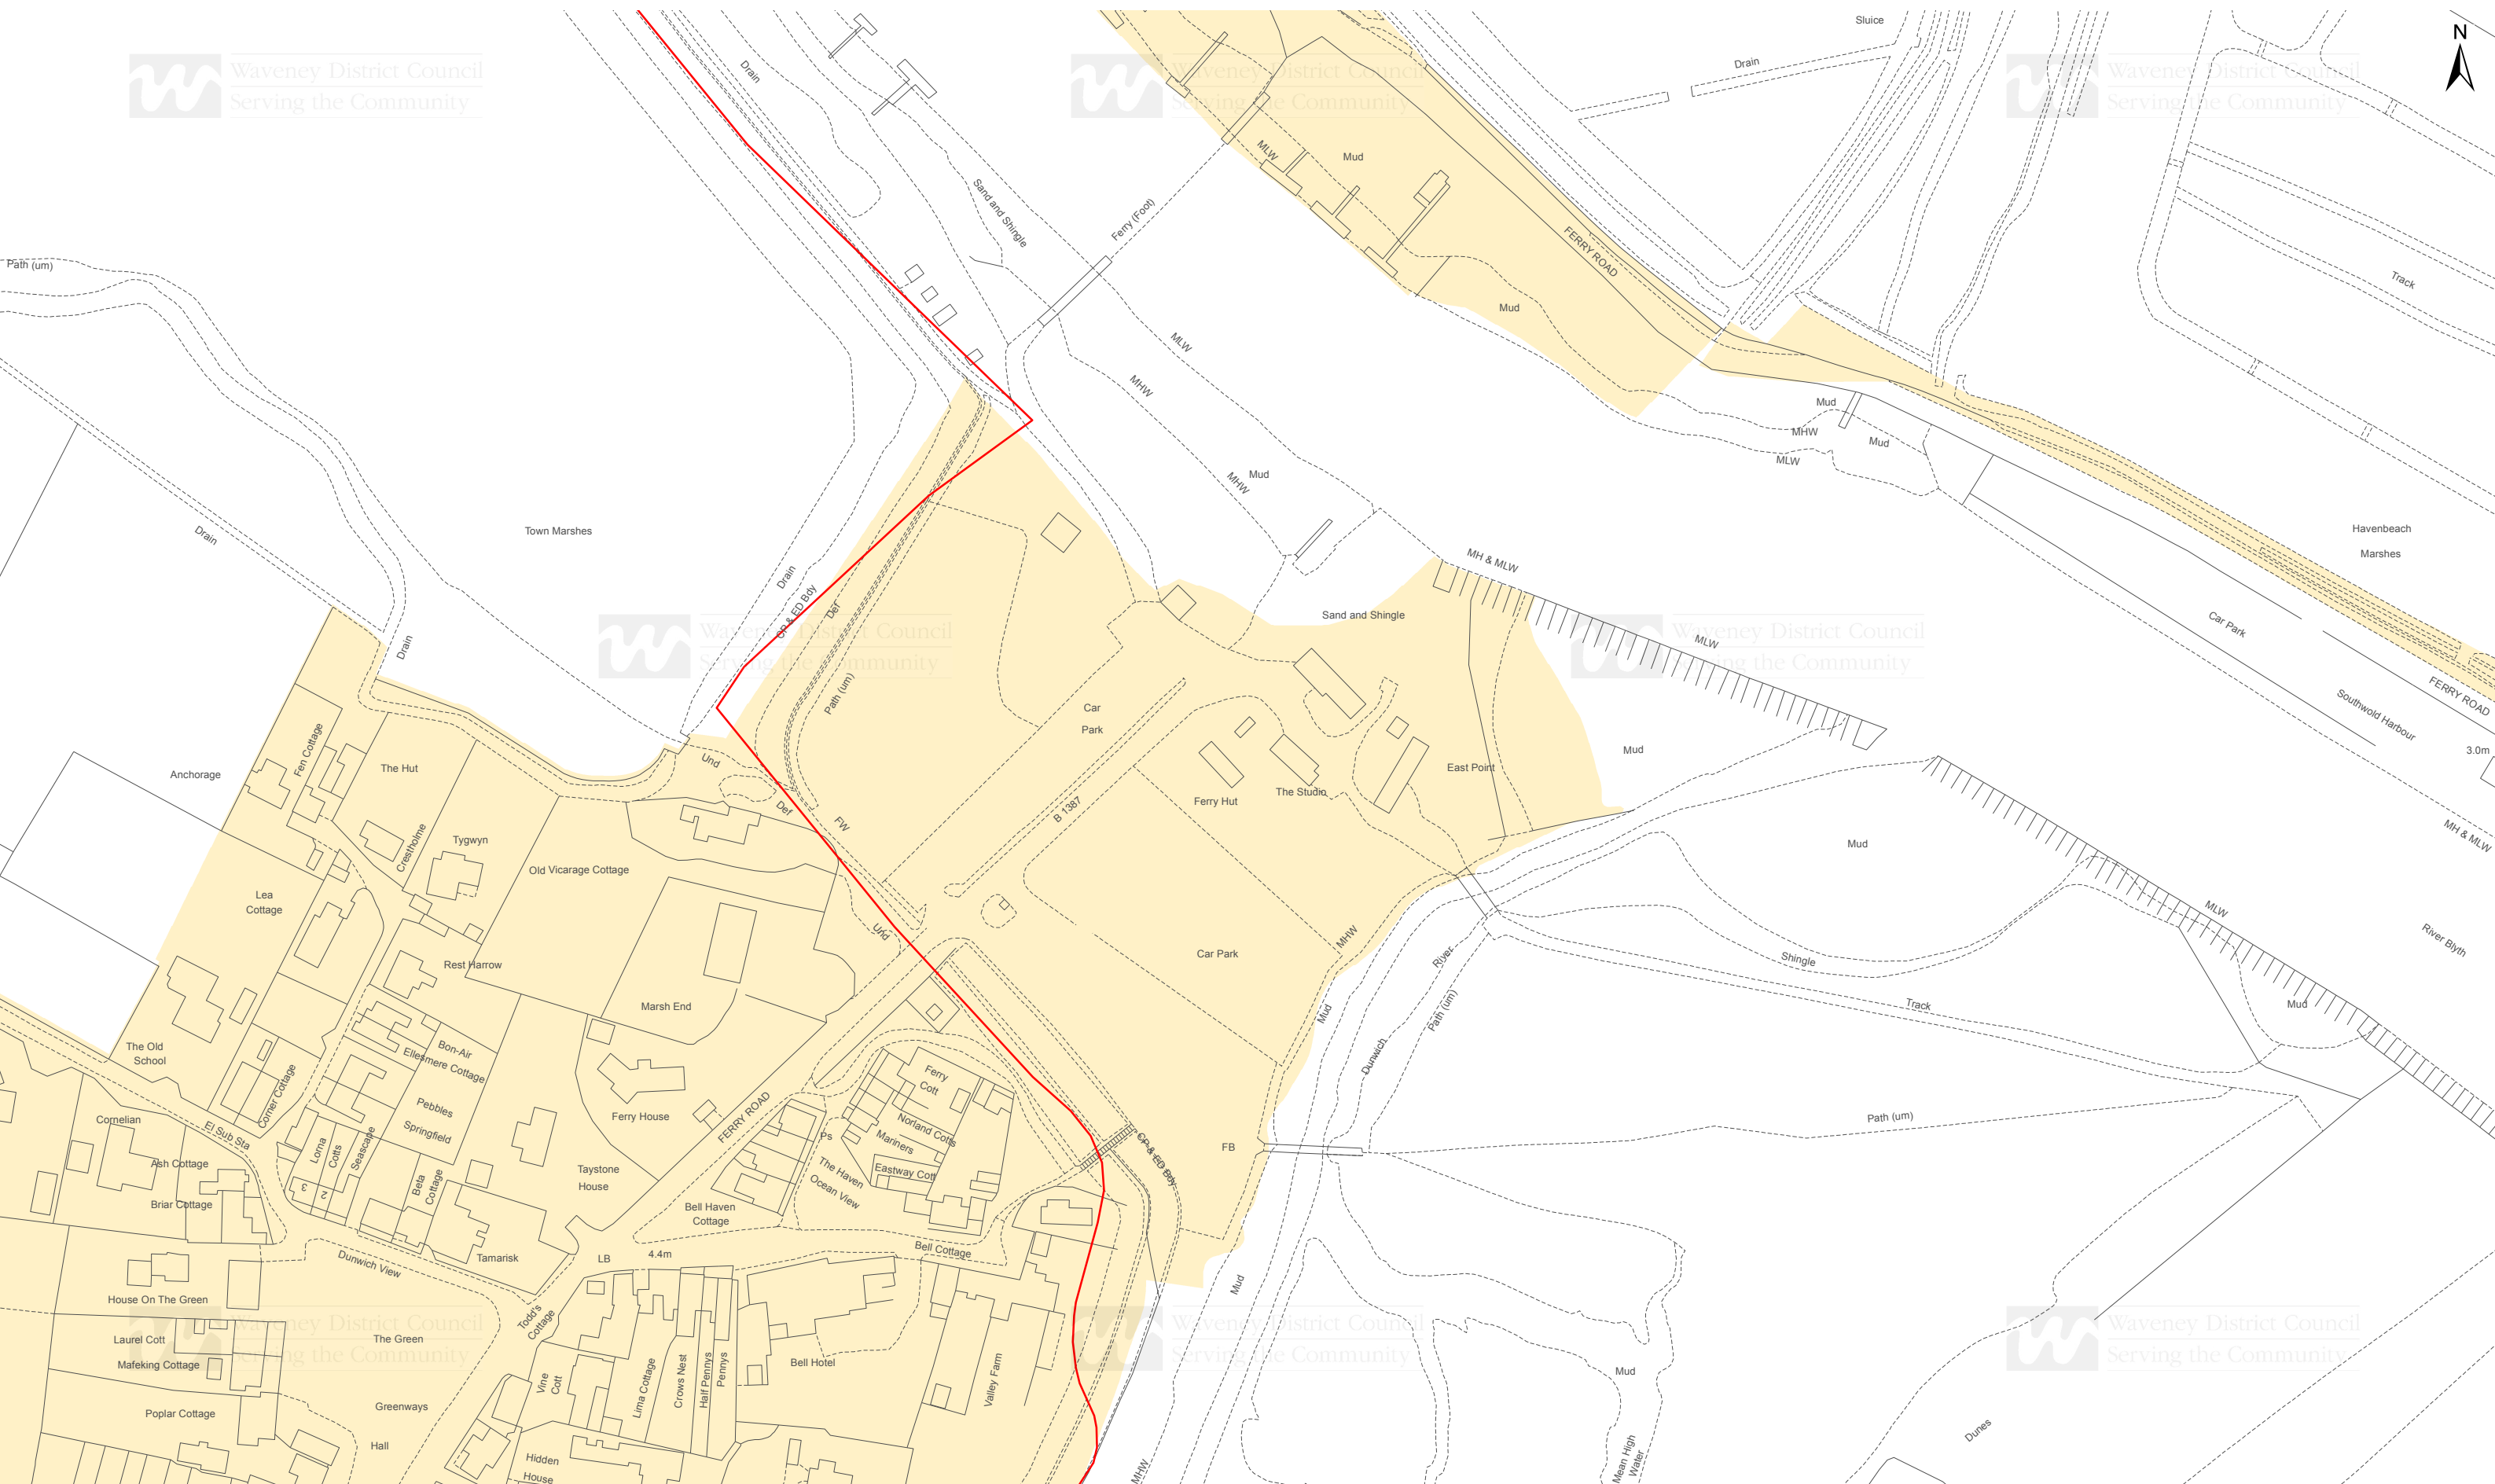

Walberswick Quay Conservation Area

Conservation Area Waveney District boundary

Map reproduced from the Ordnance Survey mapping with the permission of the Controller of Her Majesty's Stationery Office (c) Crown Copyright. Unauthorised reproduction infringes Crown copyright and may lead to prosecution or civil proceedings. Waveney District Council Licence No. 100042052, 2014