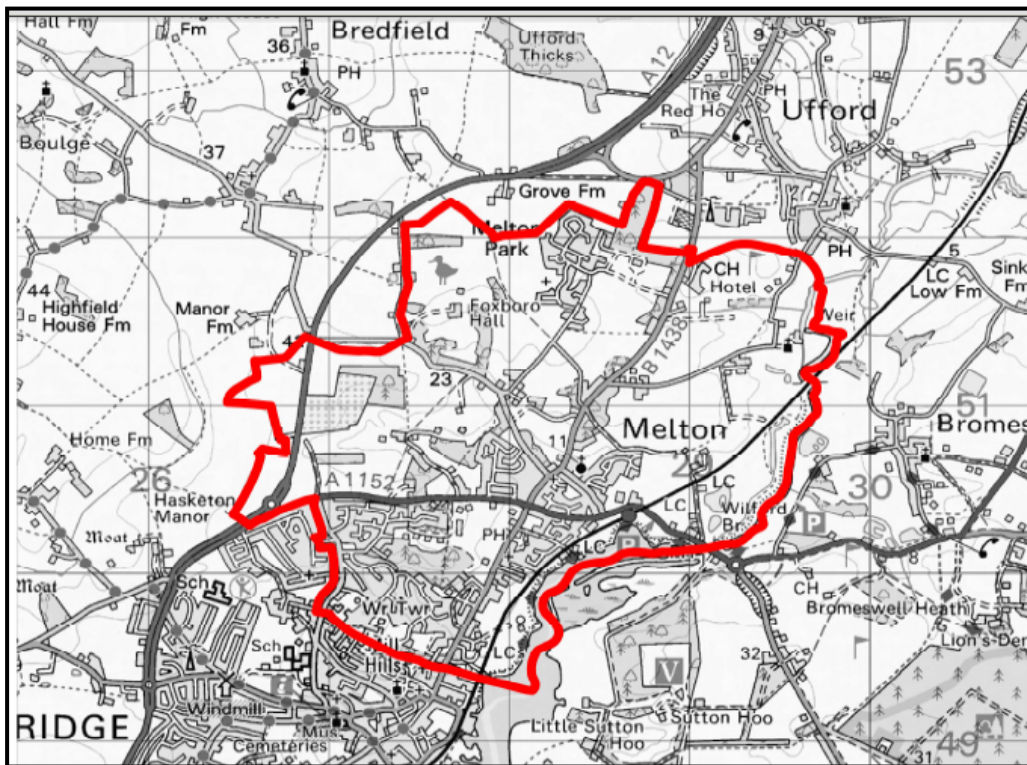

## NEIGHBOURHOOD PLANNING NOTICE

Name of neighbourhood area      **MELTON**

Name of "relevant body"      **MELTON PARISH COUNCIL**

The neighbourhood area is identified on the map below.

<b>Suffolk Coastal District Council</b> <small>© Crown copyright and database rights 2012 Ordnance Survey 100019684</small>	<b>Melton Neighbourhood Area (parish boundary)</b>
--	--