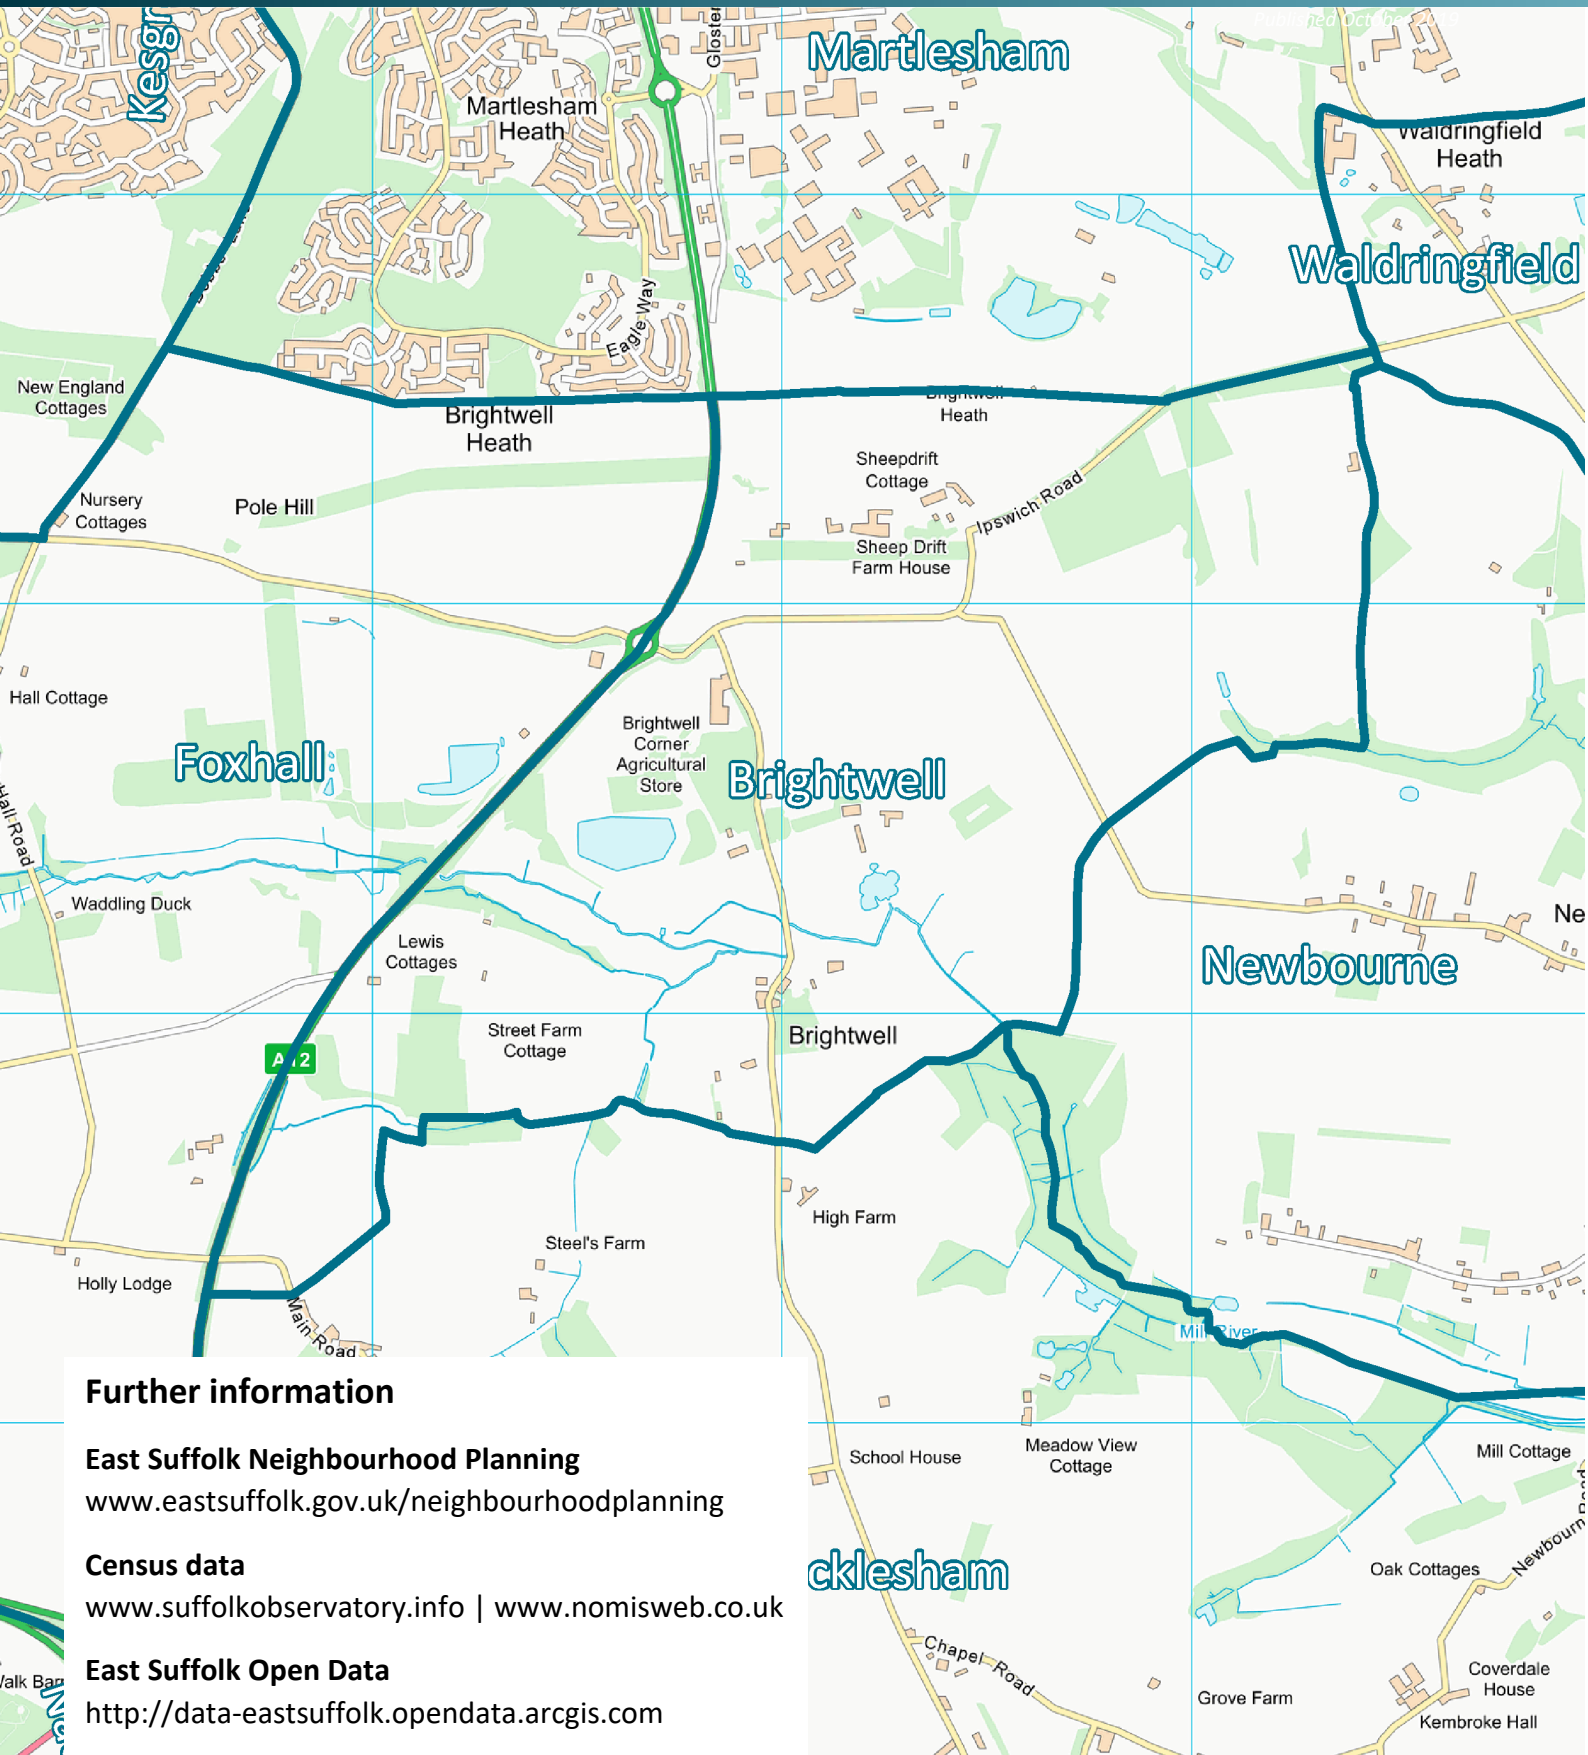

# Brightwell

The Office for National Statistics operates a disclosure control policy which is designed to protect against any possible identification of an individual through the publication of any data. Consequently, no Census data is available for Brightwell.

## Further information

**East Suffolk Neighbourhood Planning**  
[www.eastsuffolk.gov.uk/neighbourhoodplanning](http://www.eastsuffolk.gov.uk/neighbourhoodplanning)

**Census data**  
[www.suffolkobservatory.info](http://www.suffolkobservatory.info) | [www.nomisweb.co.uk](http://www.nomisweb.co.uk)