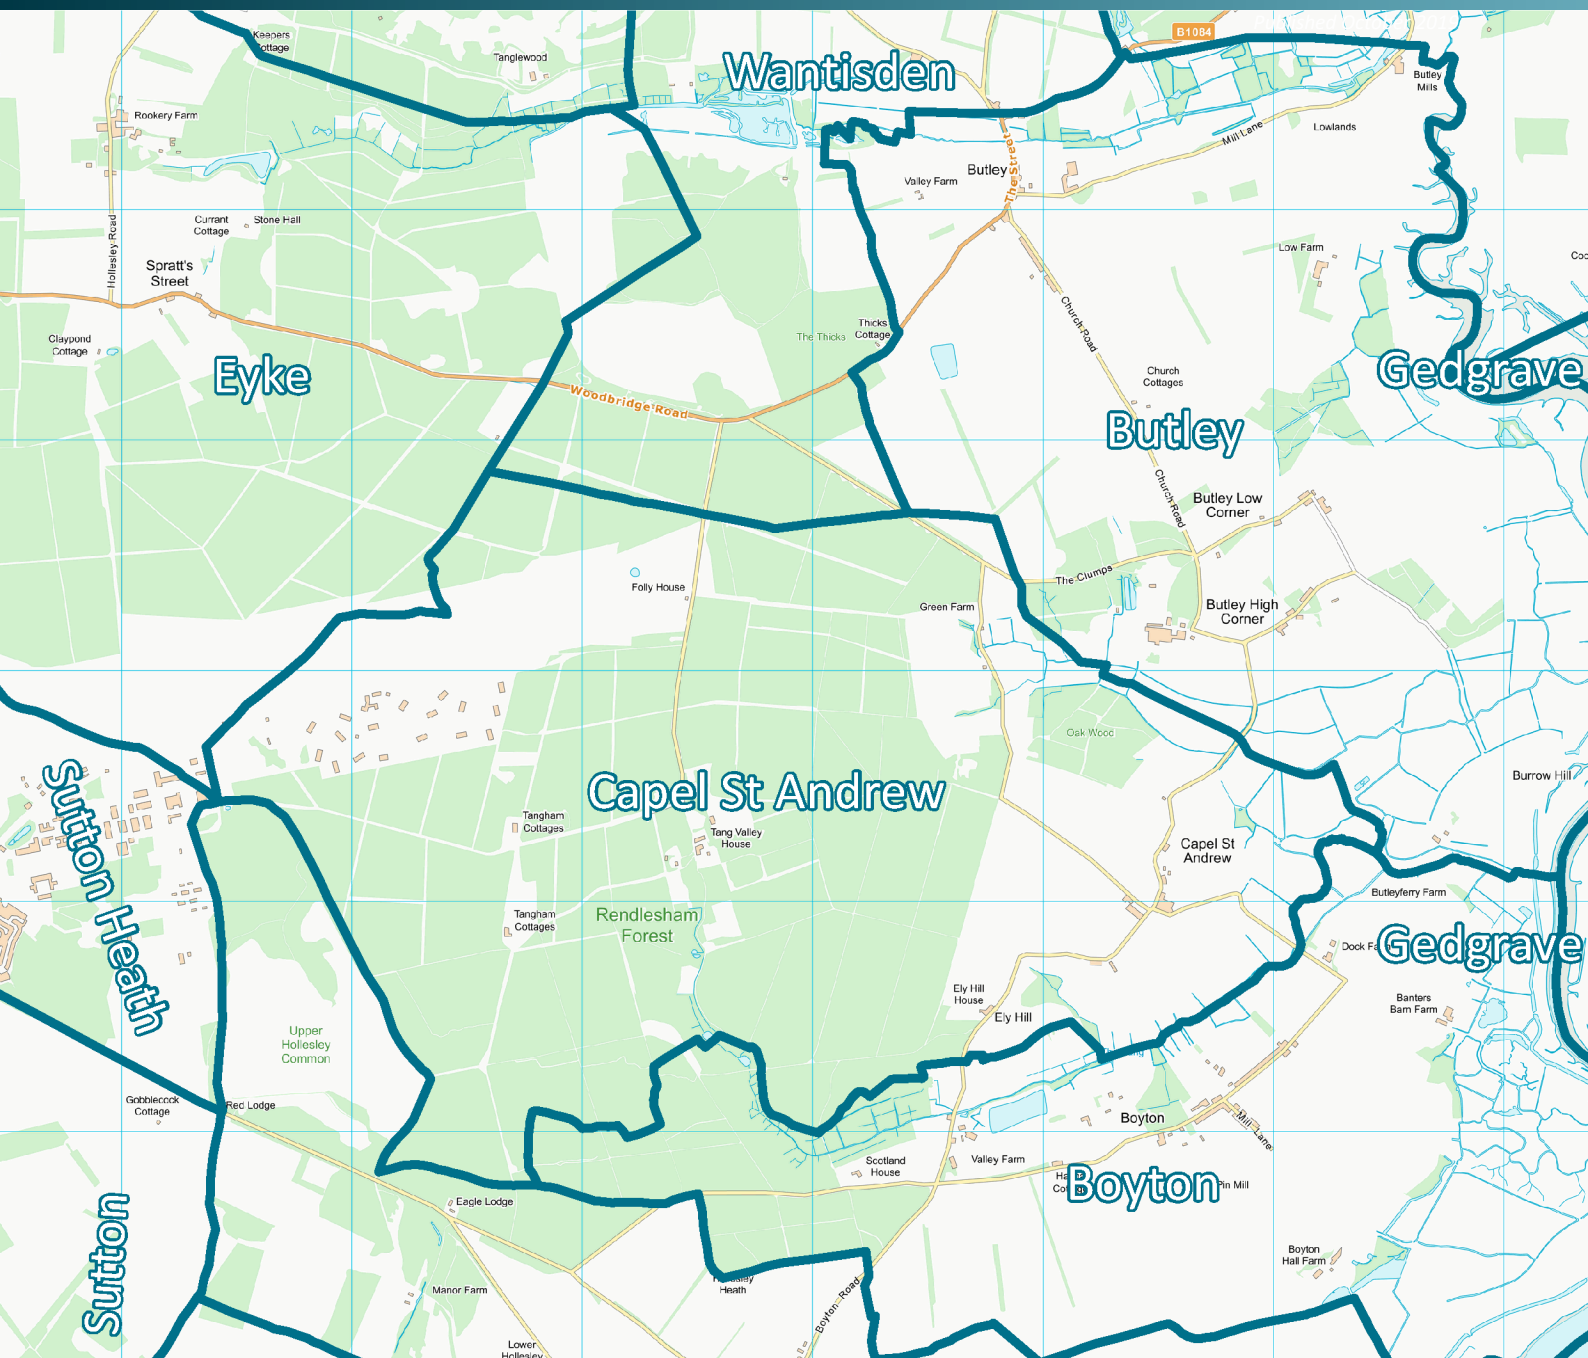

Capel St Andrew

The Office for National Statistics operates a disclosure control policy which is designed to protect against any possible identification of an individual through the publication of any data. Consequently, no Census data is available for Capel St Andrew.