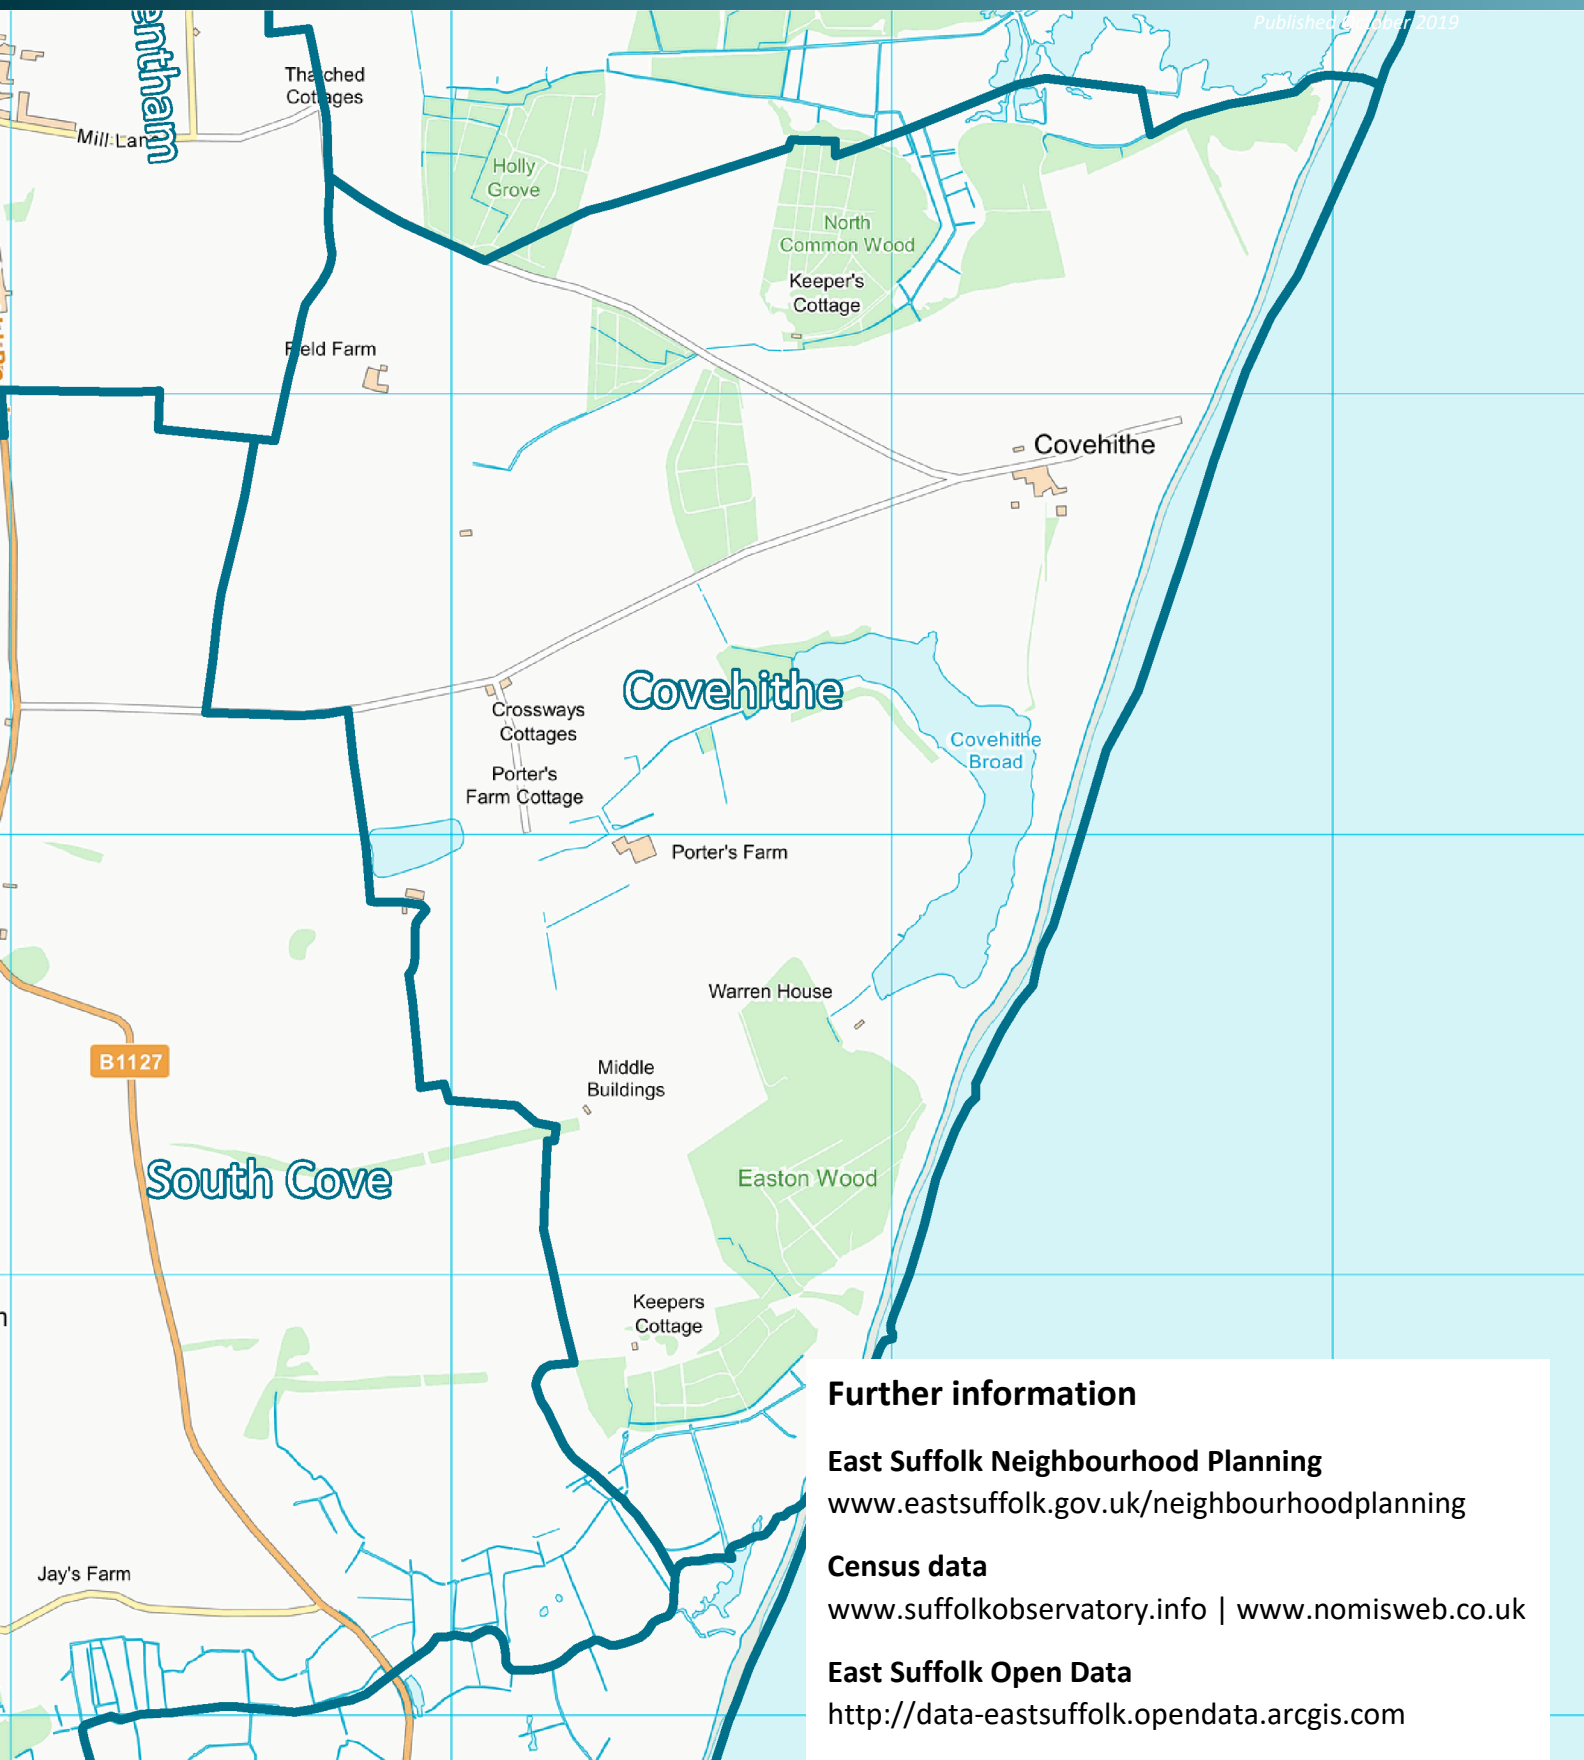

# Covehithe

The Office for National Statistics operates a disclosure control policy which is designed to protect against any possible identification of an individual through the publication of any data. Consequently, no Census data is available for Covehithe.

## Further information

**East Suffolk Neighbourhood Planning**  
[www.eastsuffolk.gov.uk/neighbourhoodplanning](http://www.eastsuffolk.gov.uk/neighbourhoodplanning)

**Census data**  
[www.suffolkobservatory.info](http://www.suffolkobservatory.info) | [www.nomisweb.co.uk](http://www.nomisweb.co.uk)

**East Suffolk Open Data**  
<http://data-eastsuffolk.opendata.arcgis.com>