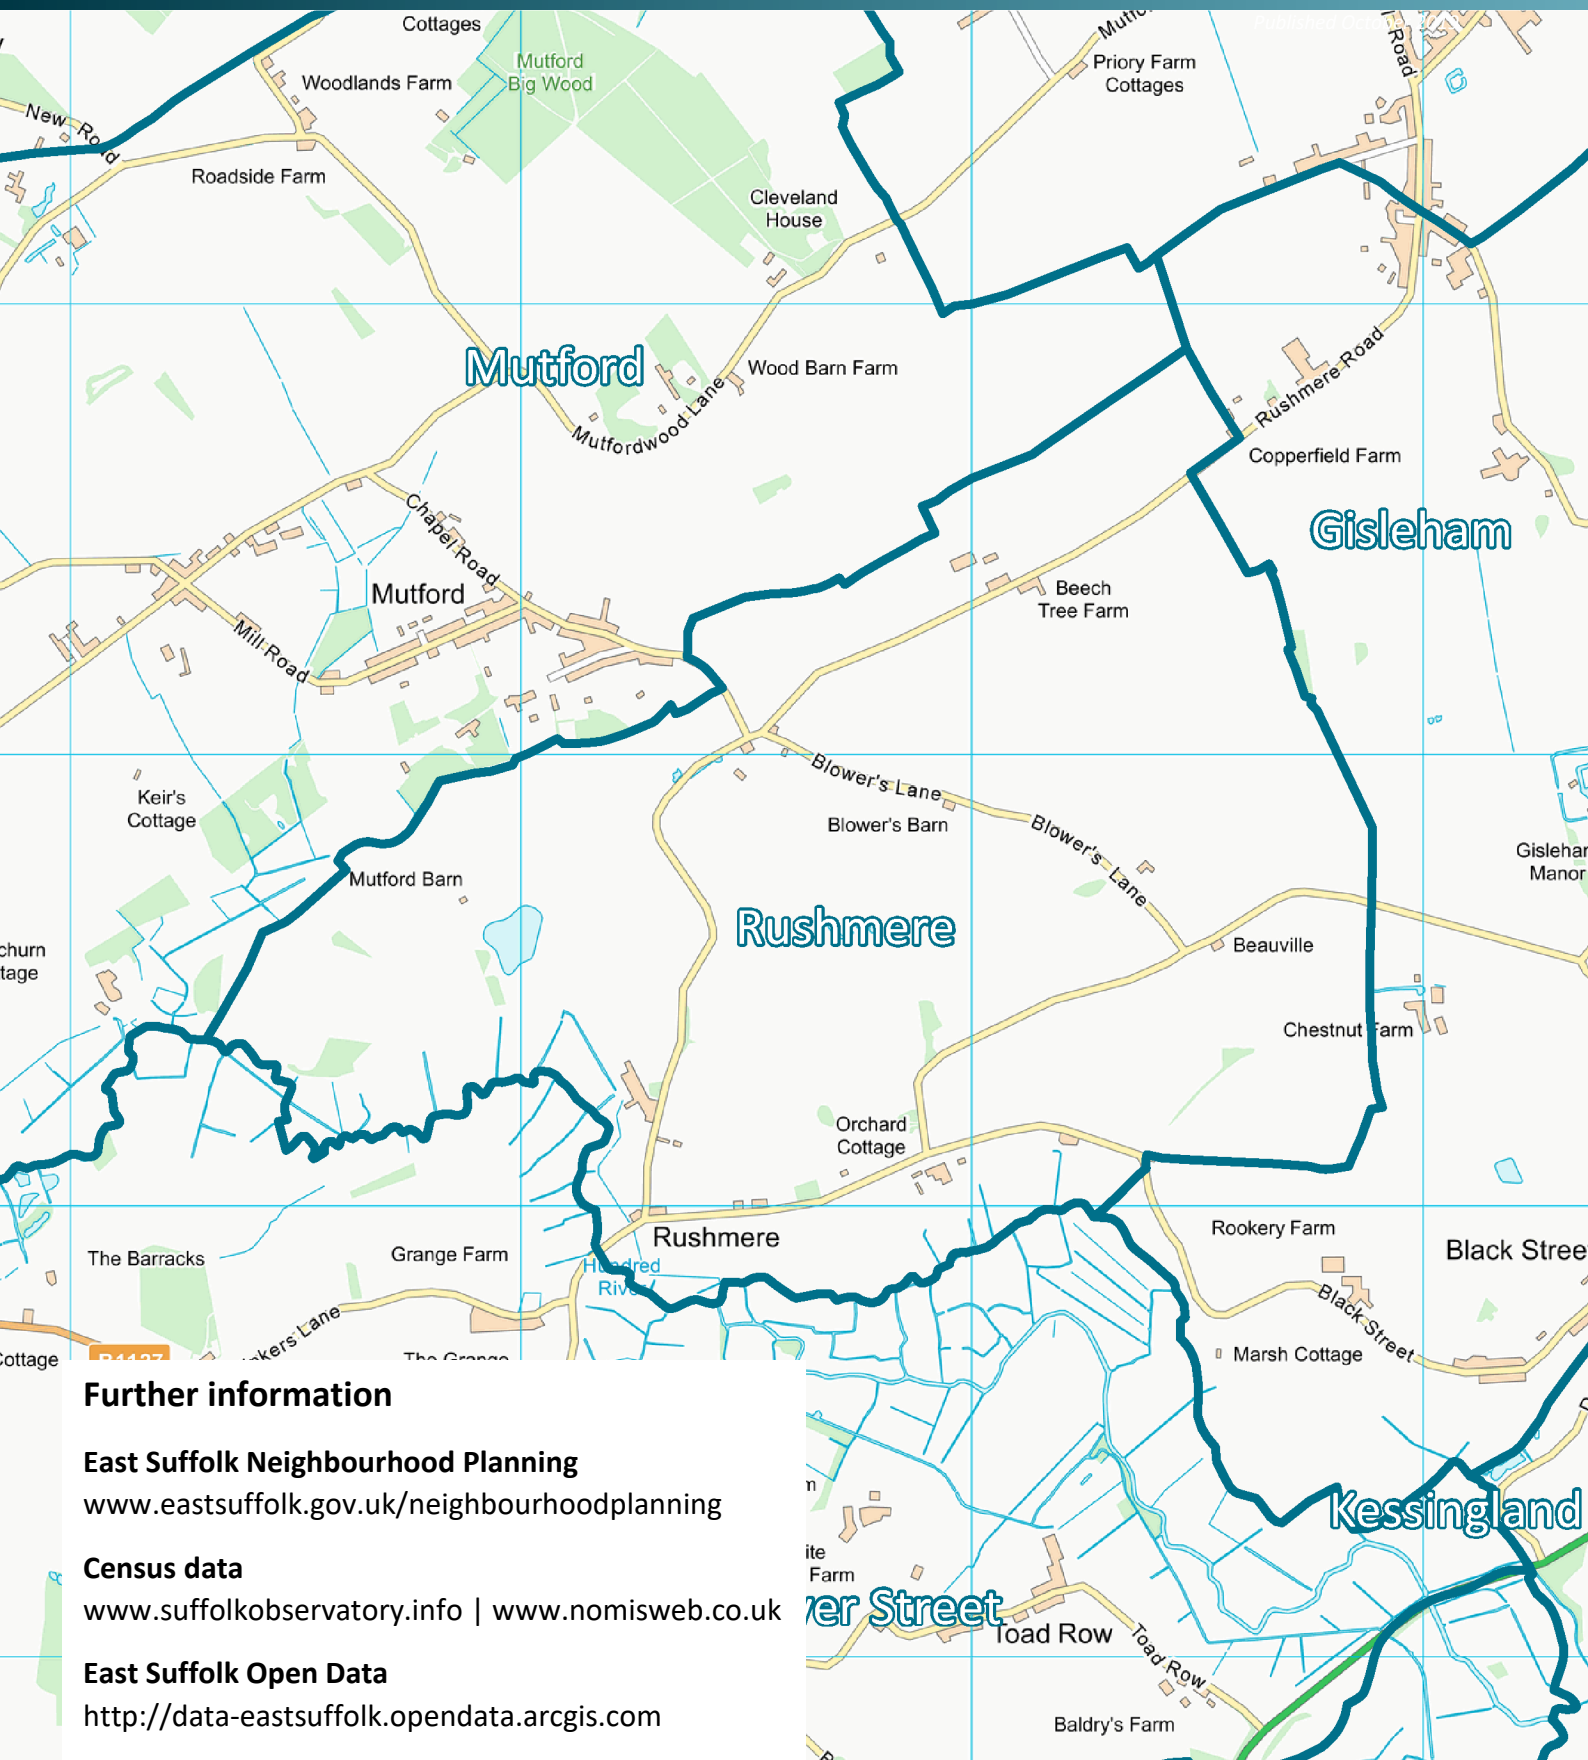

Rushmere

The Office for National Statistics operates a disclosure control policy which is designed to protect against any possible identification of an individual through the publication of any data. Consequently, no Census data is available for Rushmere.