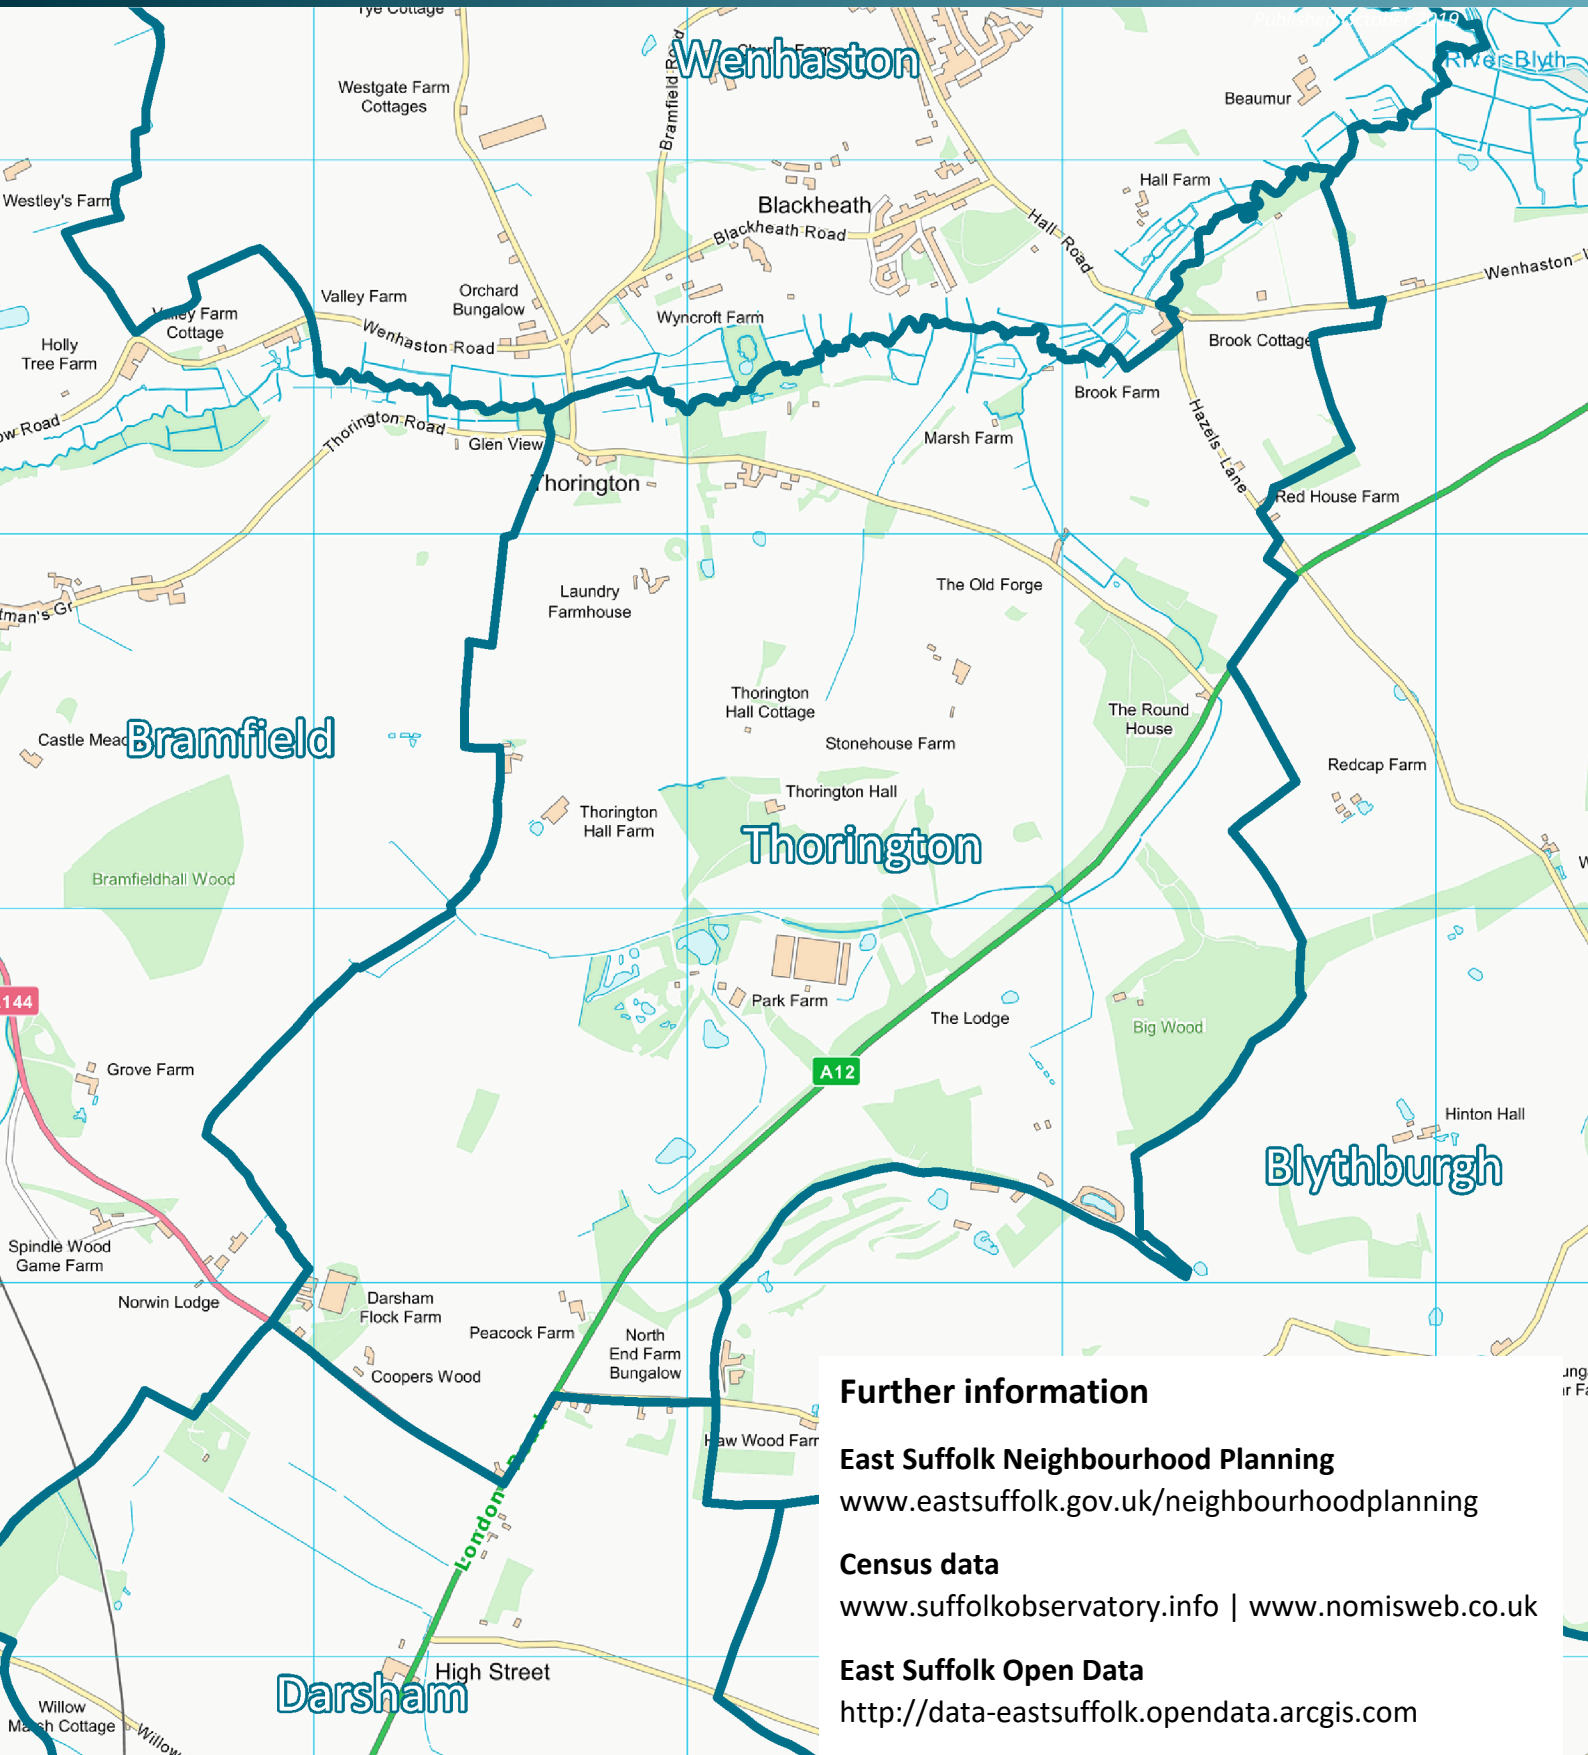

Thorington

The Office for National Statistics operates a disclosure control policy which is designed to protect against any possible identification of an individual through the publication of any data. Consequently, no Census data is available for Thorington.

Further information

East Suffolk Neighbourhood Planning

www.eastsuffolk.gov.uk/neighbourhoodplanning

Census data

www.suffolkobservatory.info | www.nomisweb.co.uk

East Suffolk Open Data

<http://data-eastsuffolk.opendata.arcgis.com>