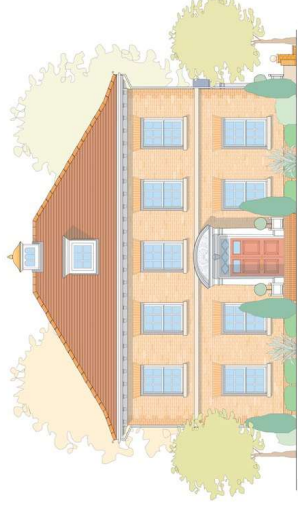

WILBY

**CAPITAL
COMMUNITY
DEVELOPMENTS LTD**
39 Gardens Close, Rendelham, Suffolk, IP24 6GX
T: 01894 420936 • E: enquiries@ceddevelopments.co.uk

Issued for: PLANNING	
Project: GARDEN VILLAGE	
Drawing title: House Types ~ East Elenations	
DRAWING David Williams	REVISION:
DRAWING No.: HT/E/1	DATE: 27.3.2019
SCALE: 1:200 @ A3	© Capital Community Developments Ltd 2019
	© David Williams 2019
	© Natural Building Design 2019
	All Rights Reserved