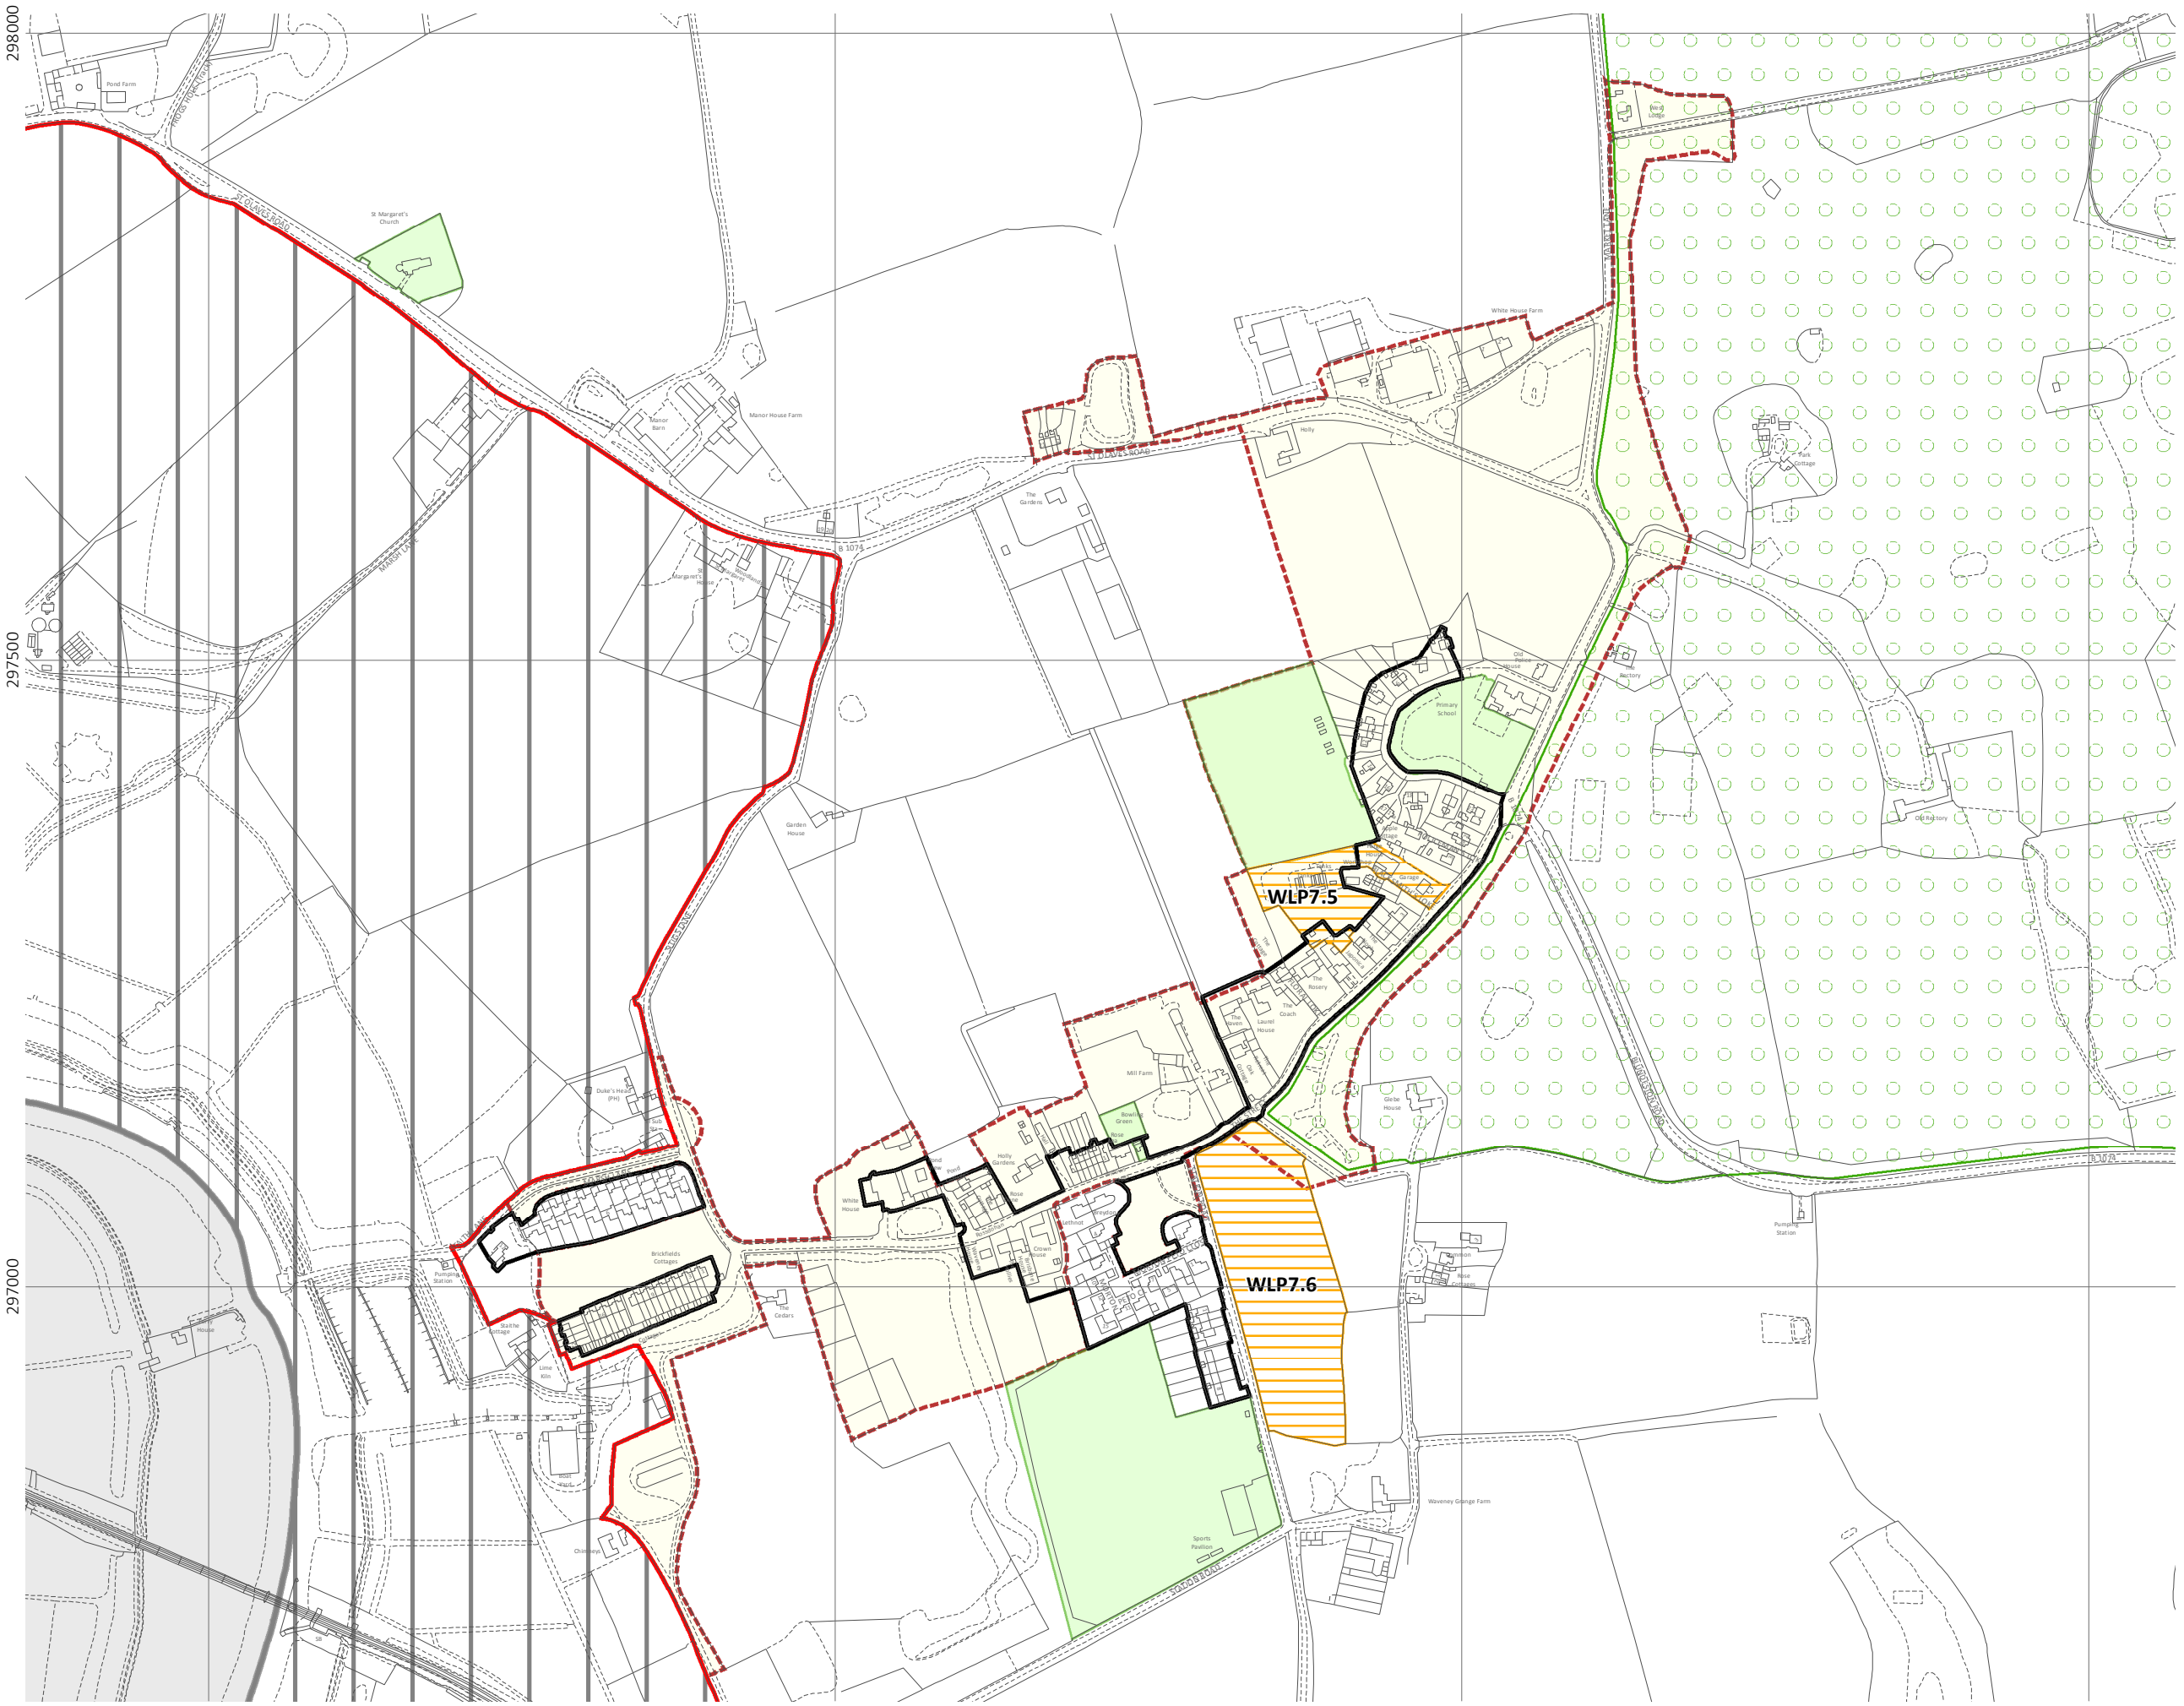

Somerleyton Inset Map

Waveney Local Plan | Adopted March 2019

- Broads Authority area within Waveney District
- Conservation Area (WLP8.39)
- Housing Allocation
- Local Plan Boundary
- Open Space (WLP8.23)
- Outside Waveney District
- Registered Parks and Gardens
- Settlement Boundary

'Made' Neighbourhood Plans also form part of the development plan. For further details visit www.eastsuffolk.gov.uk/neighbourhoodplanning.

Policies Maps show some features that are designated outside of the Local Plan process. These may be amended over time via other processes or other organisations and it is recommended that you consult the original source for the most up to date information.