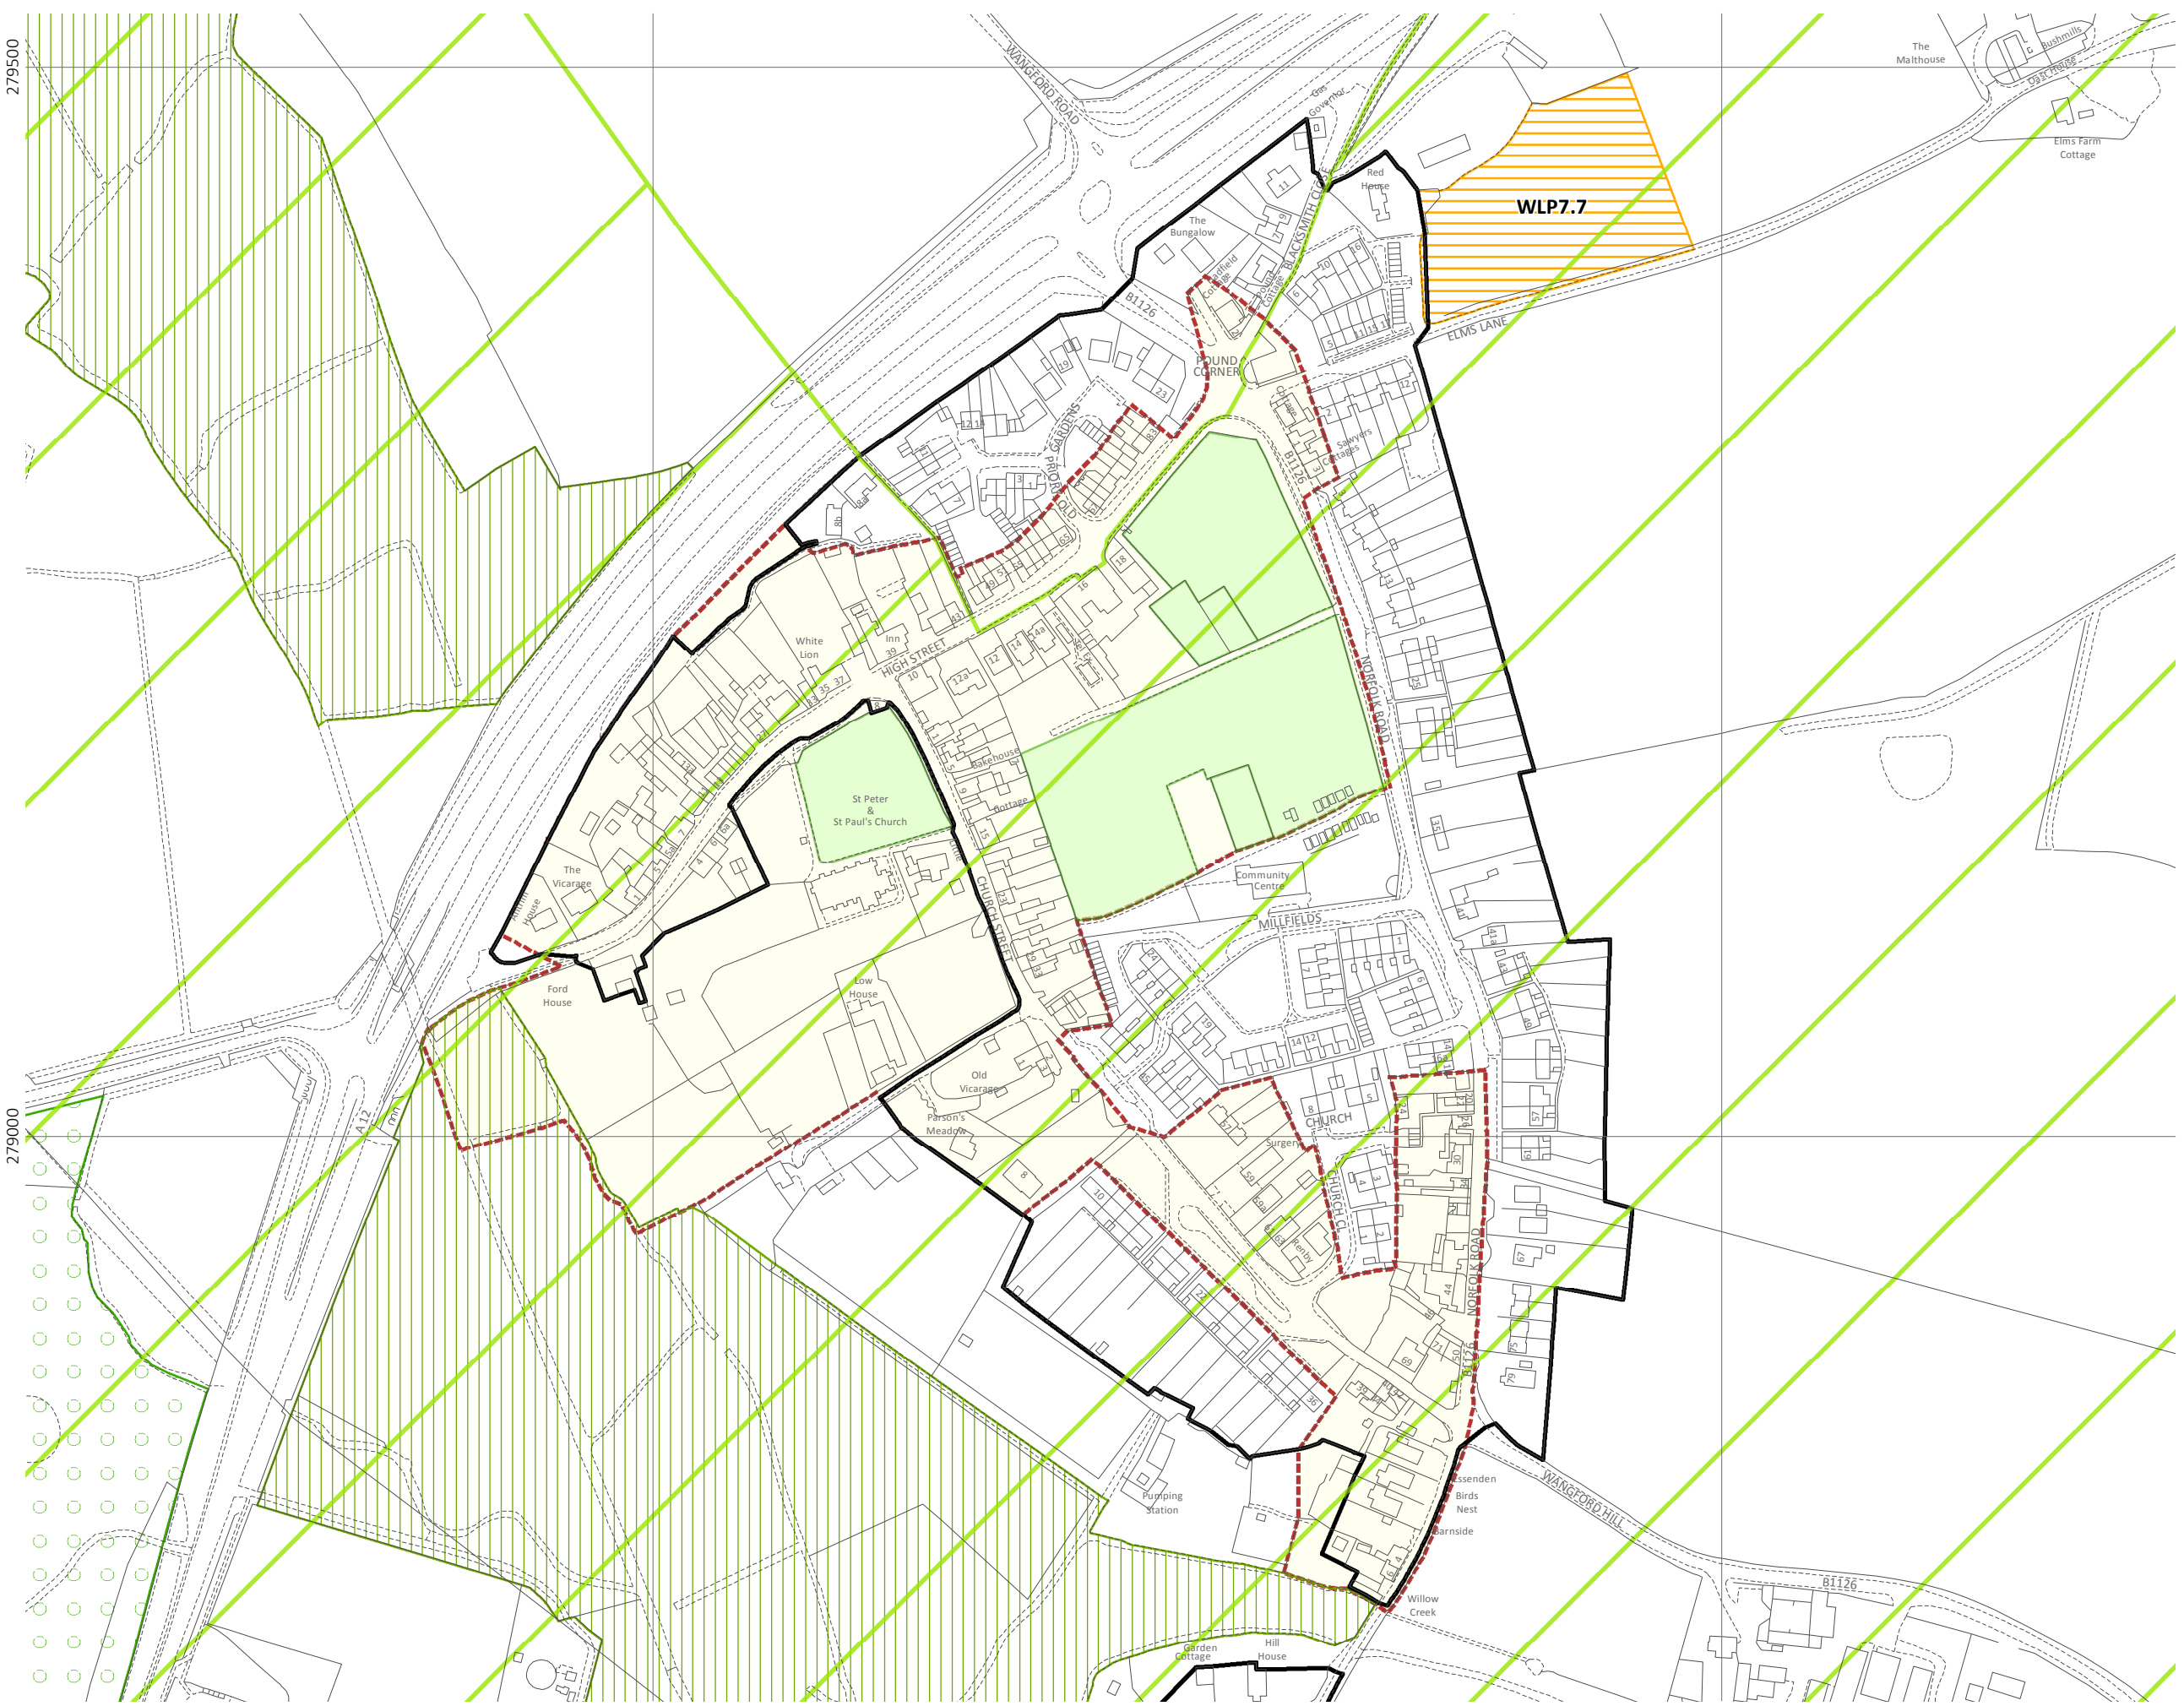

Wangford Inset Map

Waveney Local Plan | Adopted March 2019

- Area of Outstanding Natural Beauty
- County Wildlife Site
- Conservation Area (WLP8.39)
- Housing Allocation
- Open Space (WLP8.23)
- Registered Parks and Gardens
- Settlement Boundary (WLP1.2)

'Made' Neighbourhood Plans also form part of the development plan. For further details visit www.eastsuffolk.gov.uk/neighbourhoodplanning.

Policies Maps show some features that are designated outside of the Local Plan process. These may be amended over time via other processes or other organisations and it is recommended that you consult the original source for the most up to date information.