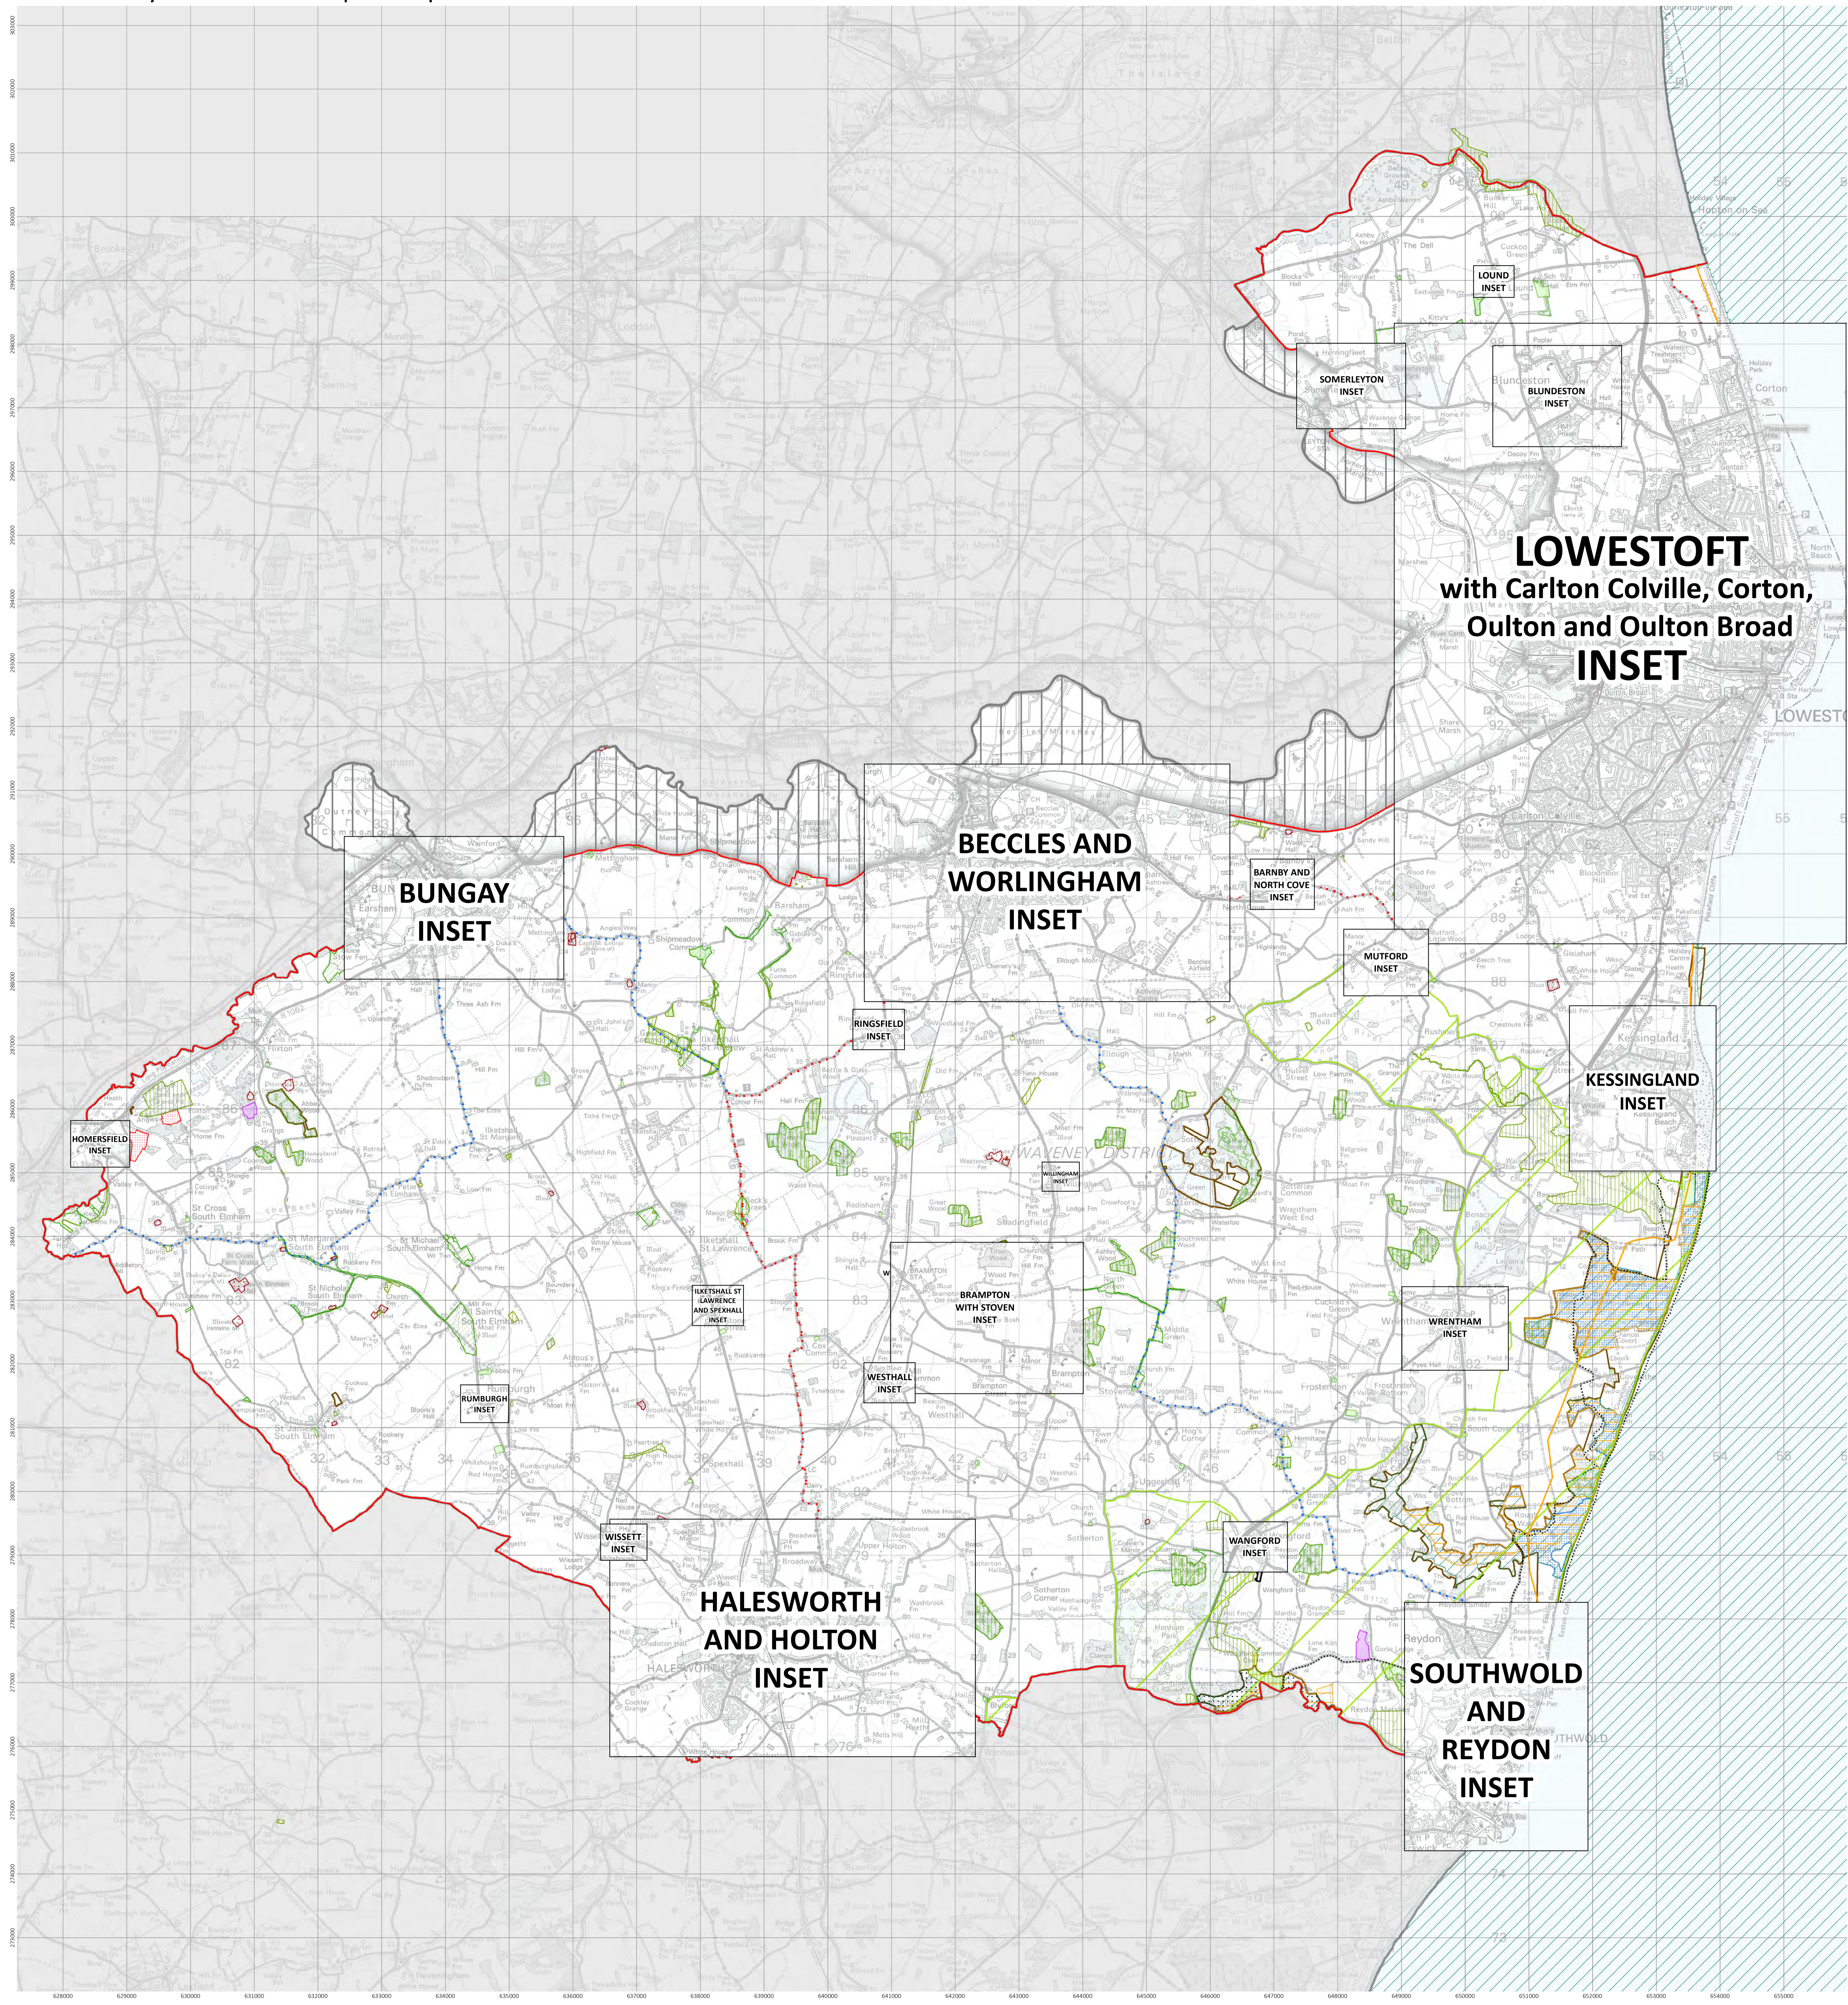

Waveney District Policies Map

Waveney Local Plan | Adopted March 2019

- Local Plan Boundary
- Outside Waveney District
- Broads Authority area within Waveney District
- Ancient Woodland
- Area of Outstanding Natural Beauty
- Coastal Change Management Area (WLP8.25)
- Common Land and Village Greens
- Conservation Area (WLP8.39)
- County Wildlife Site
- Existing Employment Area (WLP8.12)
- Heritage Coast
- Link to National Cycle Network
- Local Nature Reserve
- Minerals Site Allocations
- National Cycle Route
- National Nature Reserve
- Open Space (WLP8.23)
- Ramsar Site
- Regional Cycle Route
- Registered Parks and Gardens
- Roadside Nature Reserves
- Scheduled Monument
- Sites of Special Scientific Interest
- Special Areas of Conservation
- Special Protection Areas