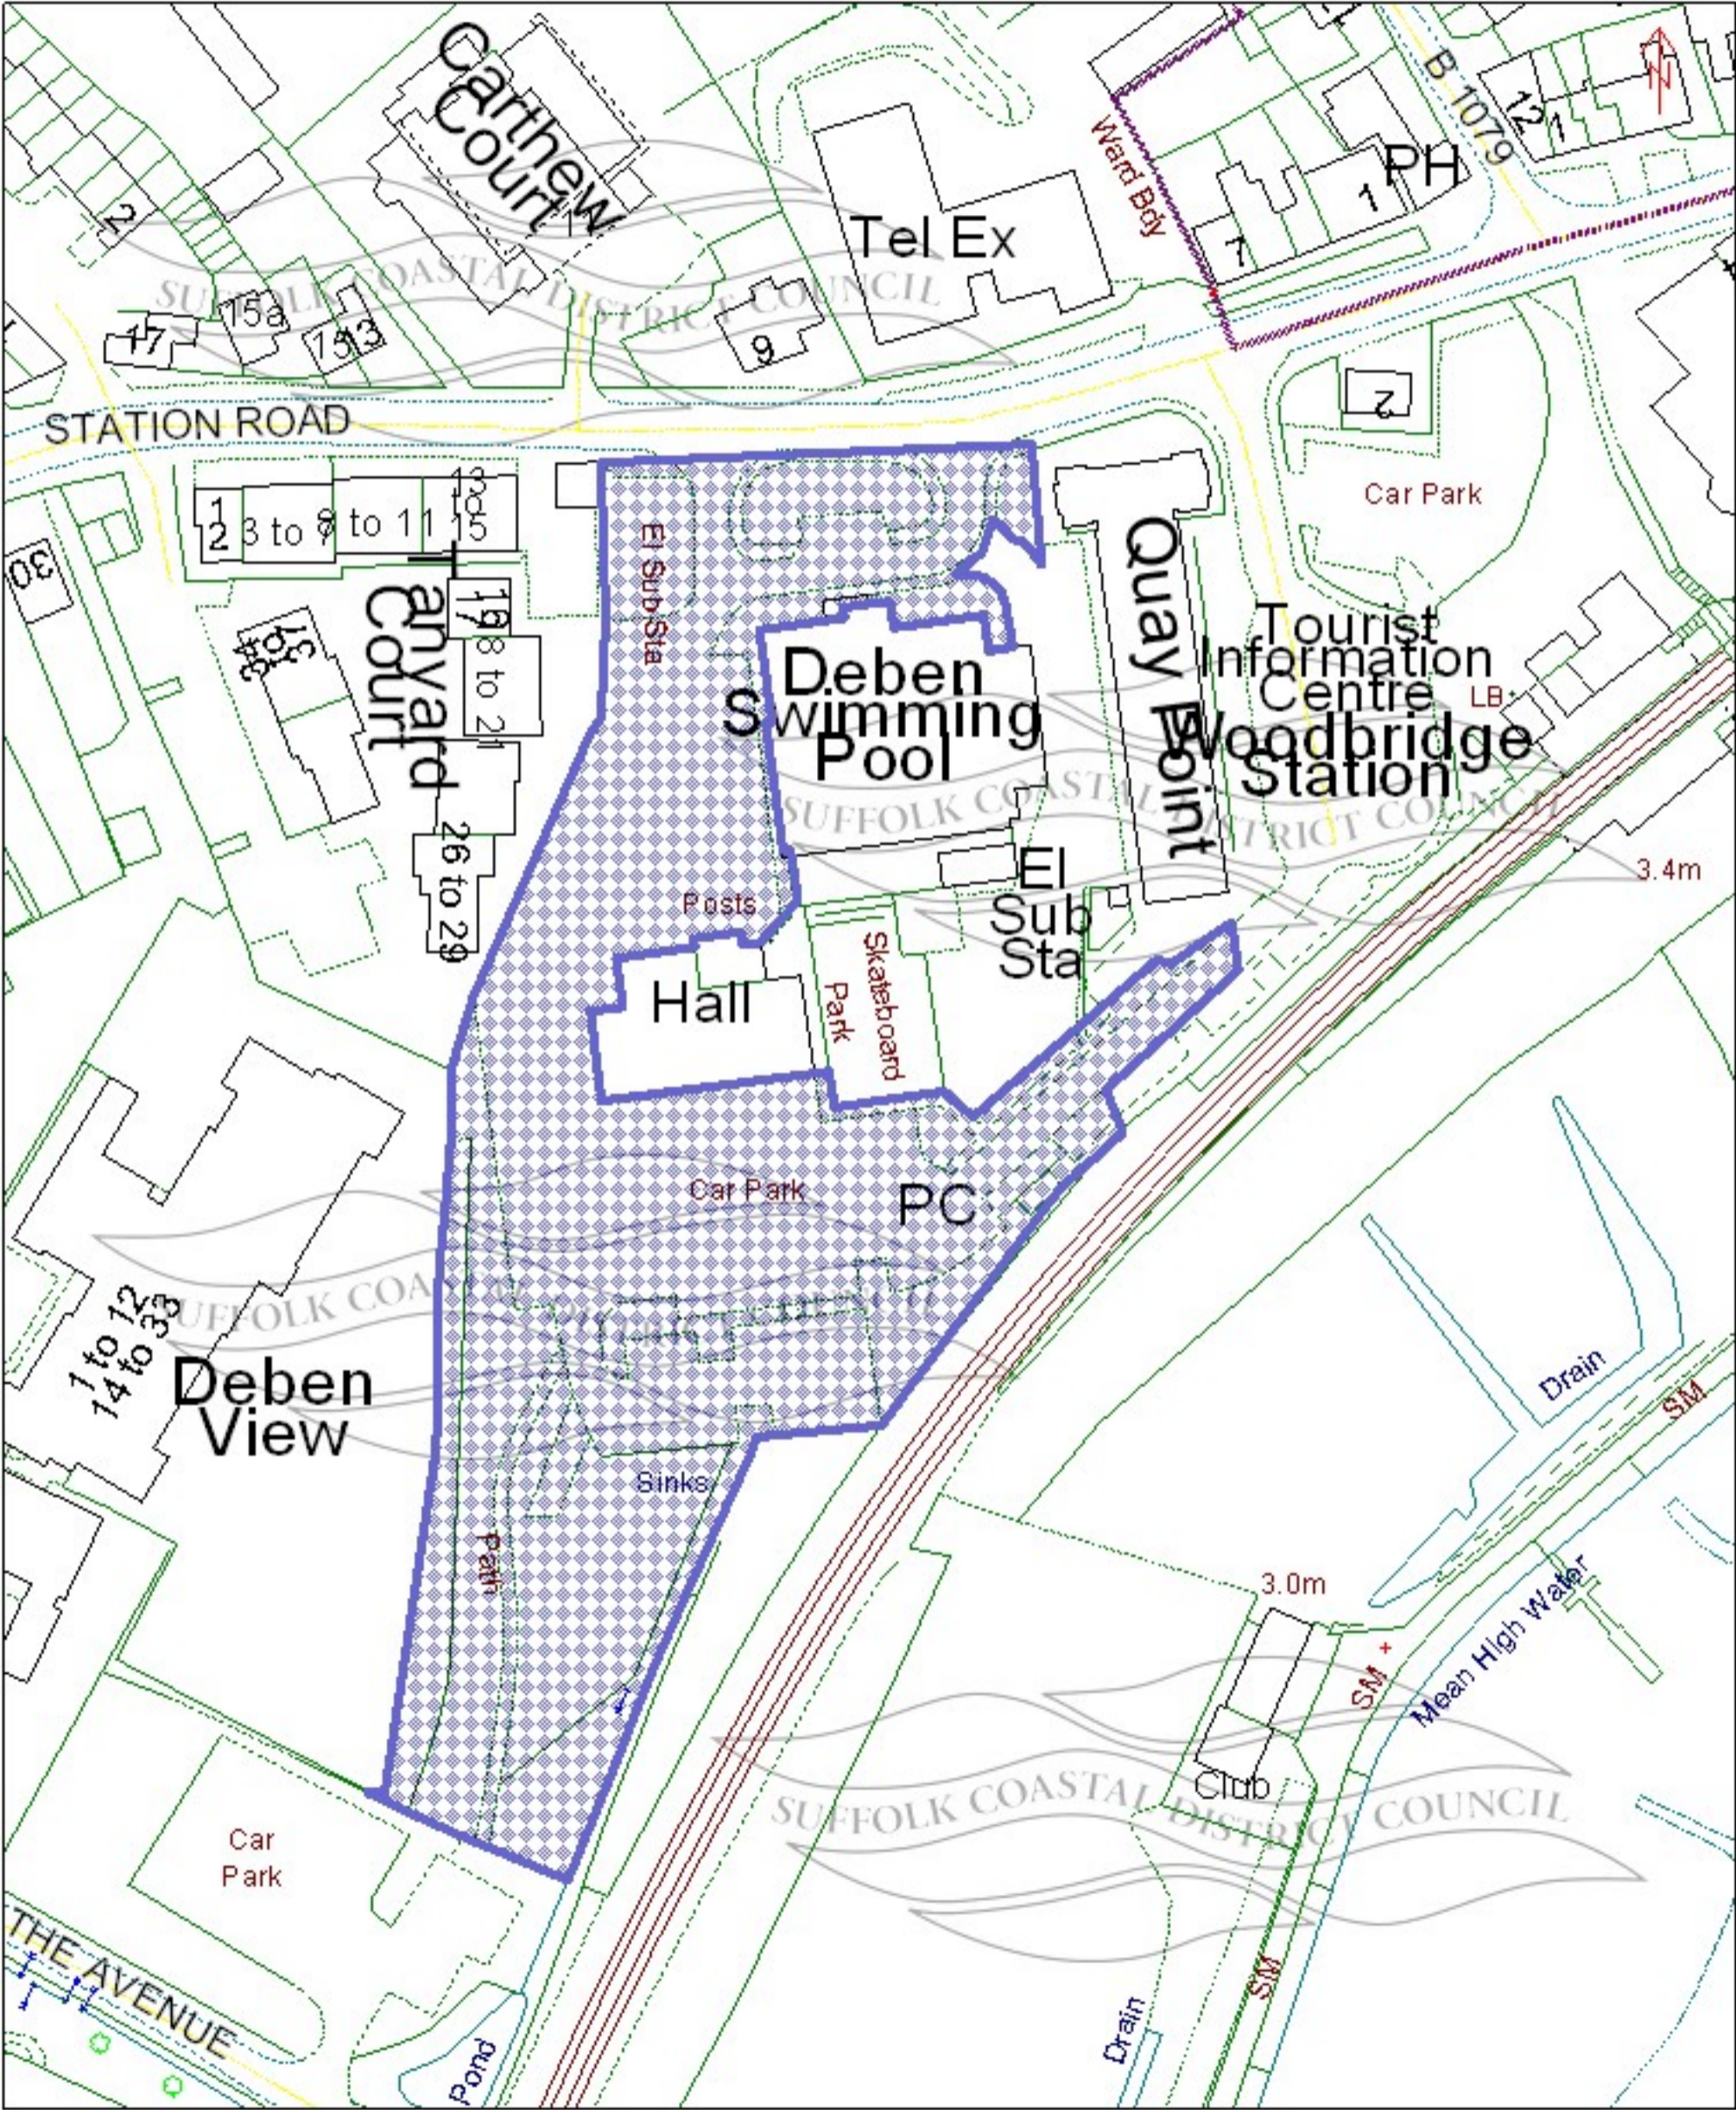

Suffolk Coastal District Council

© Crown copyright. All rights reserved.
Suffolk Coastal District Council 100019684, 2008.

Map produced on 11 June 2009 at 16:38

Station Road Car Park, Woodbridge