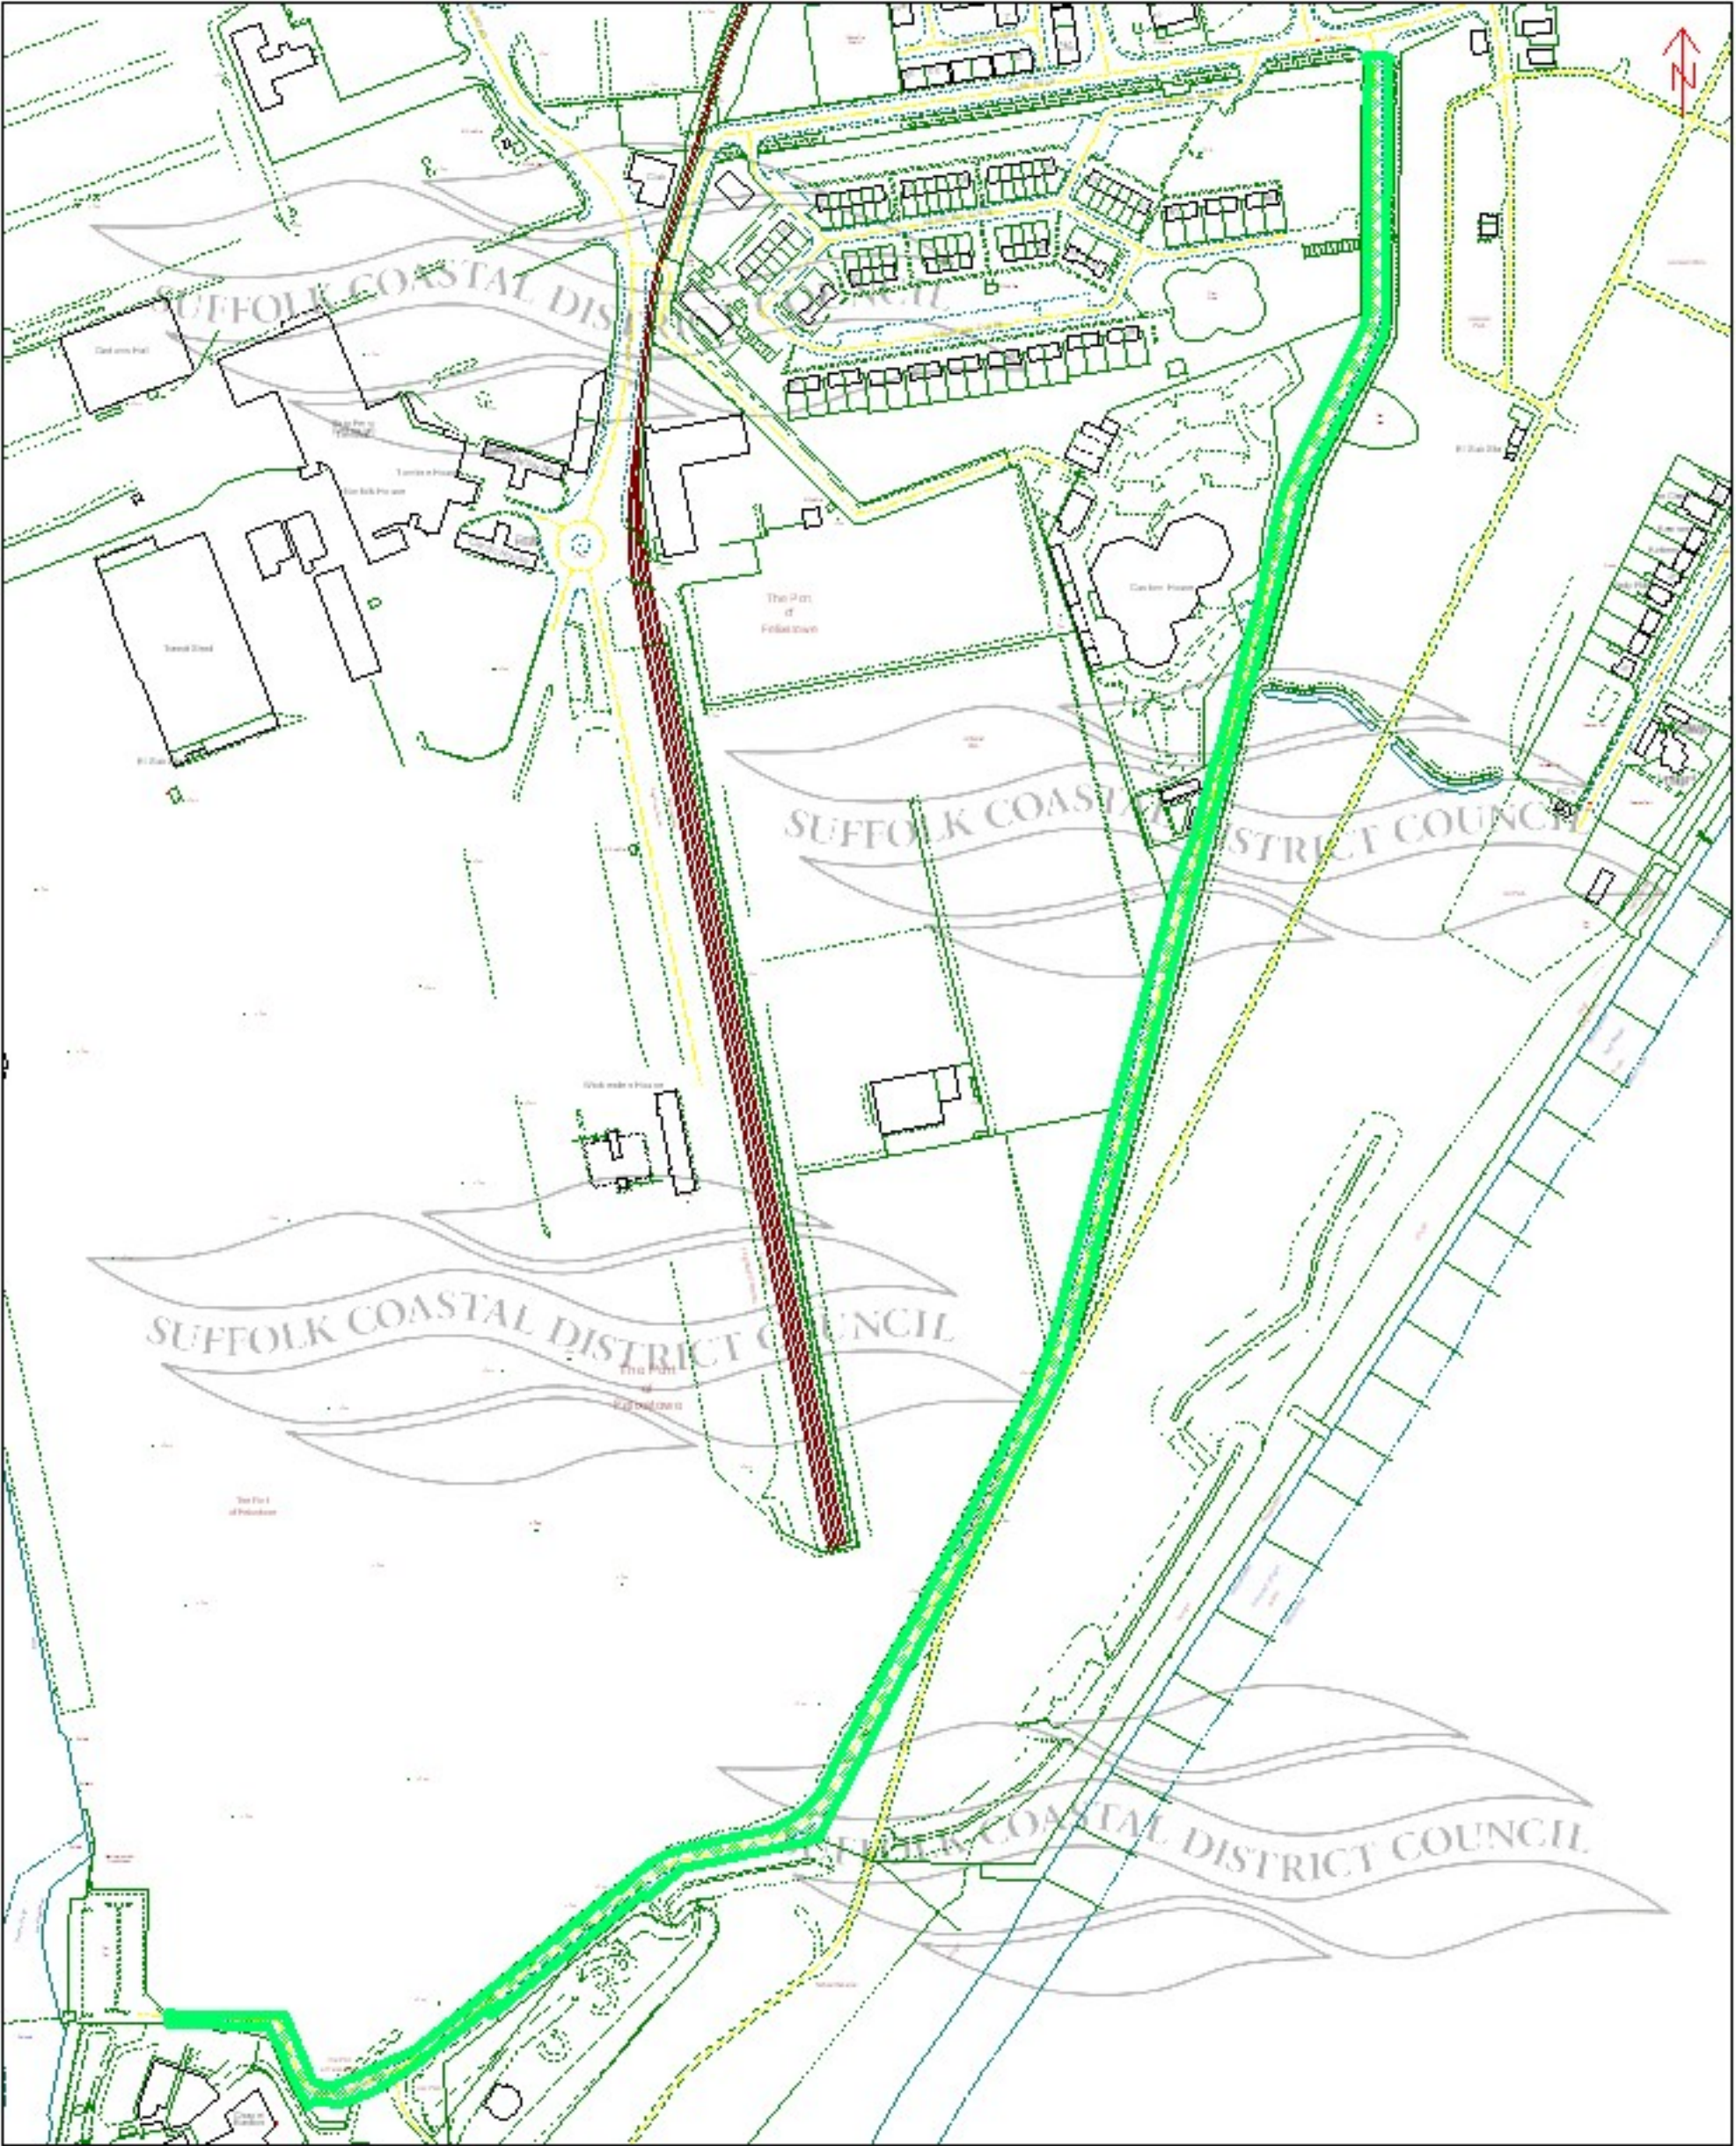

Suffolk Coastal District Council

View Point Road Felixstowe

© Crown copyright. All rights reserved.
Suffolk Coastal District Council 100019684, 2010.

Map produced on 26 January 2010 at 11:47