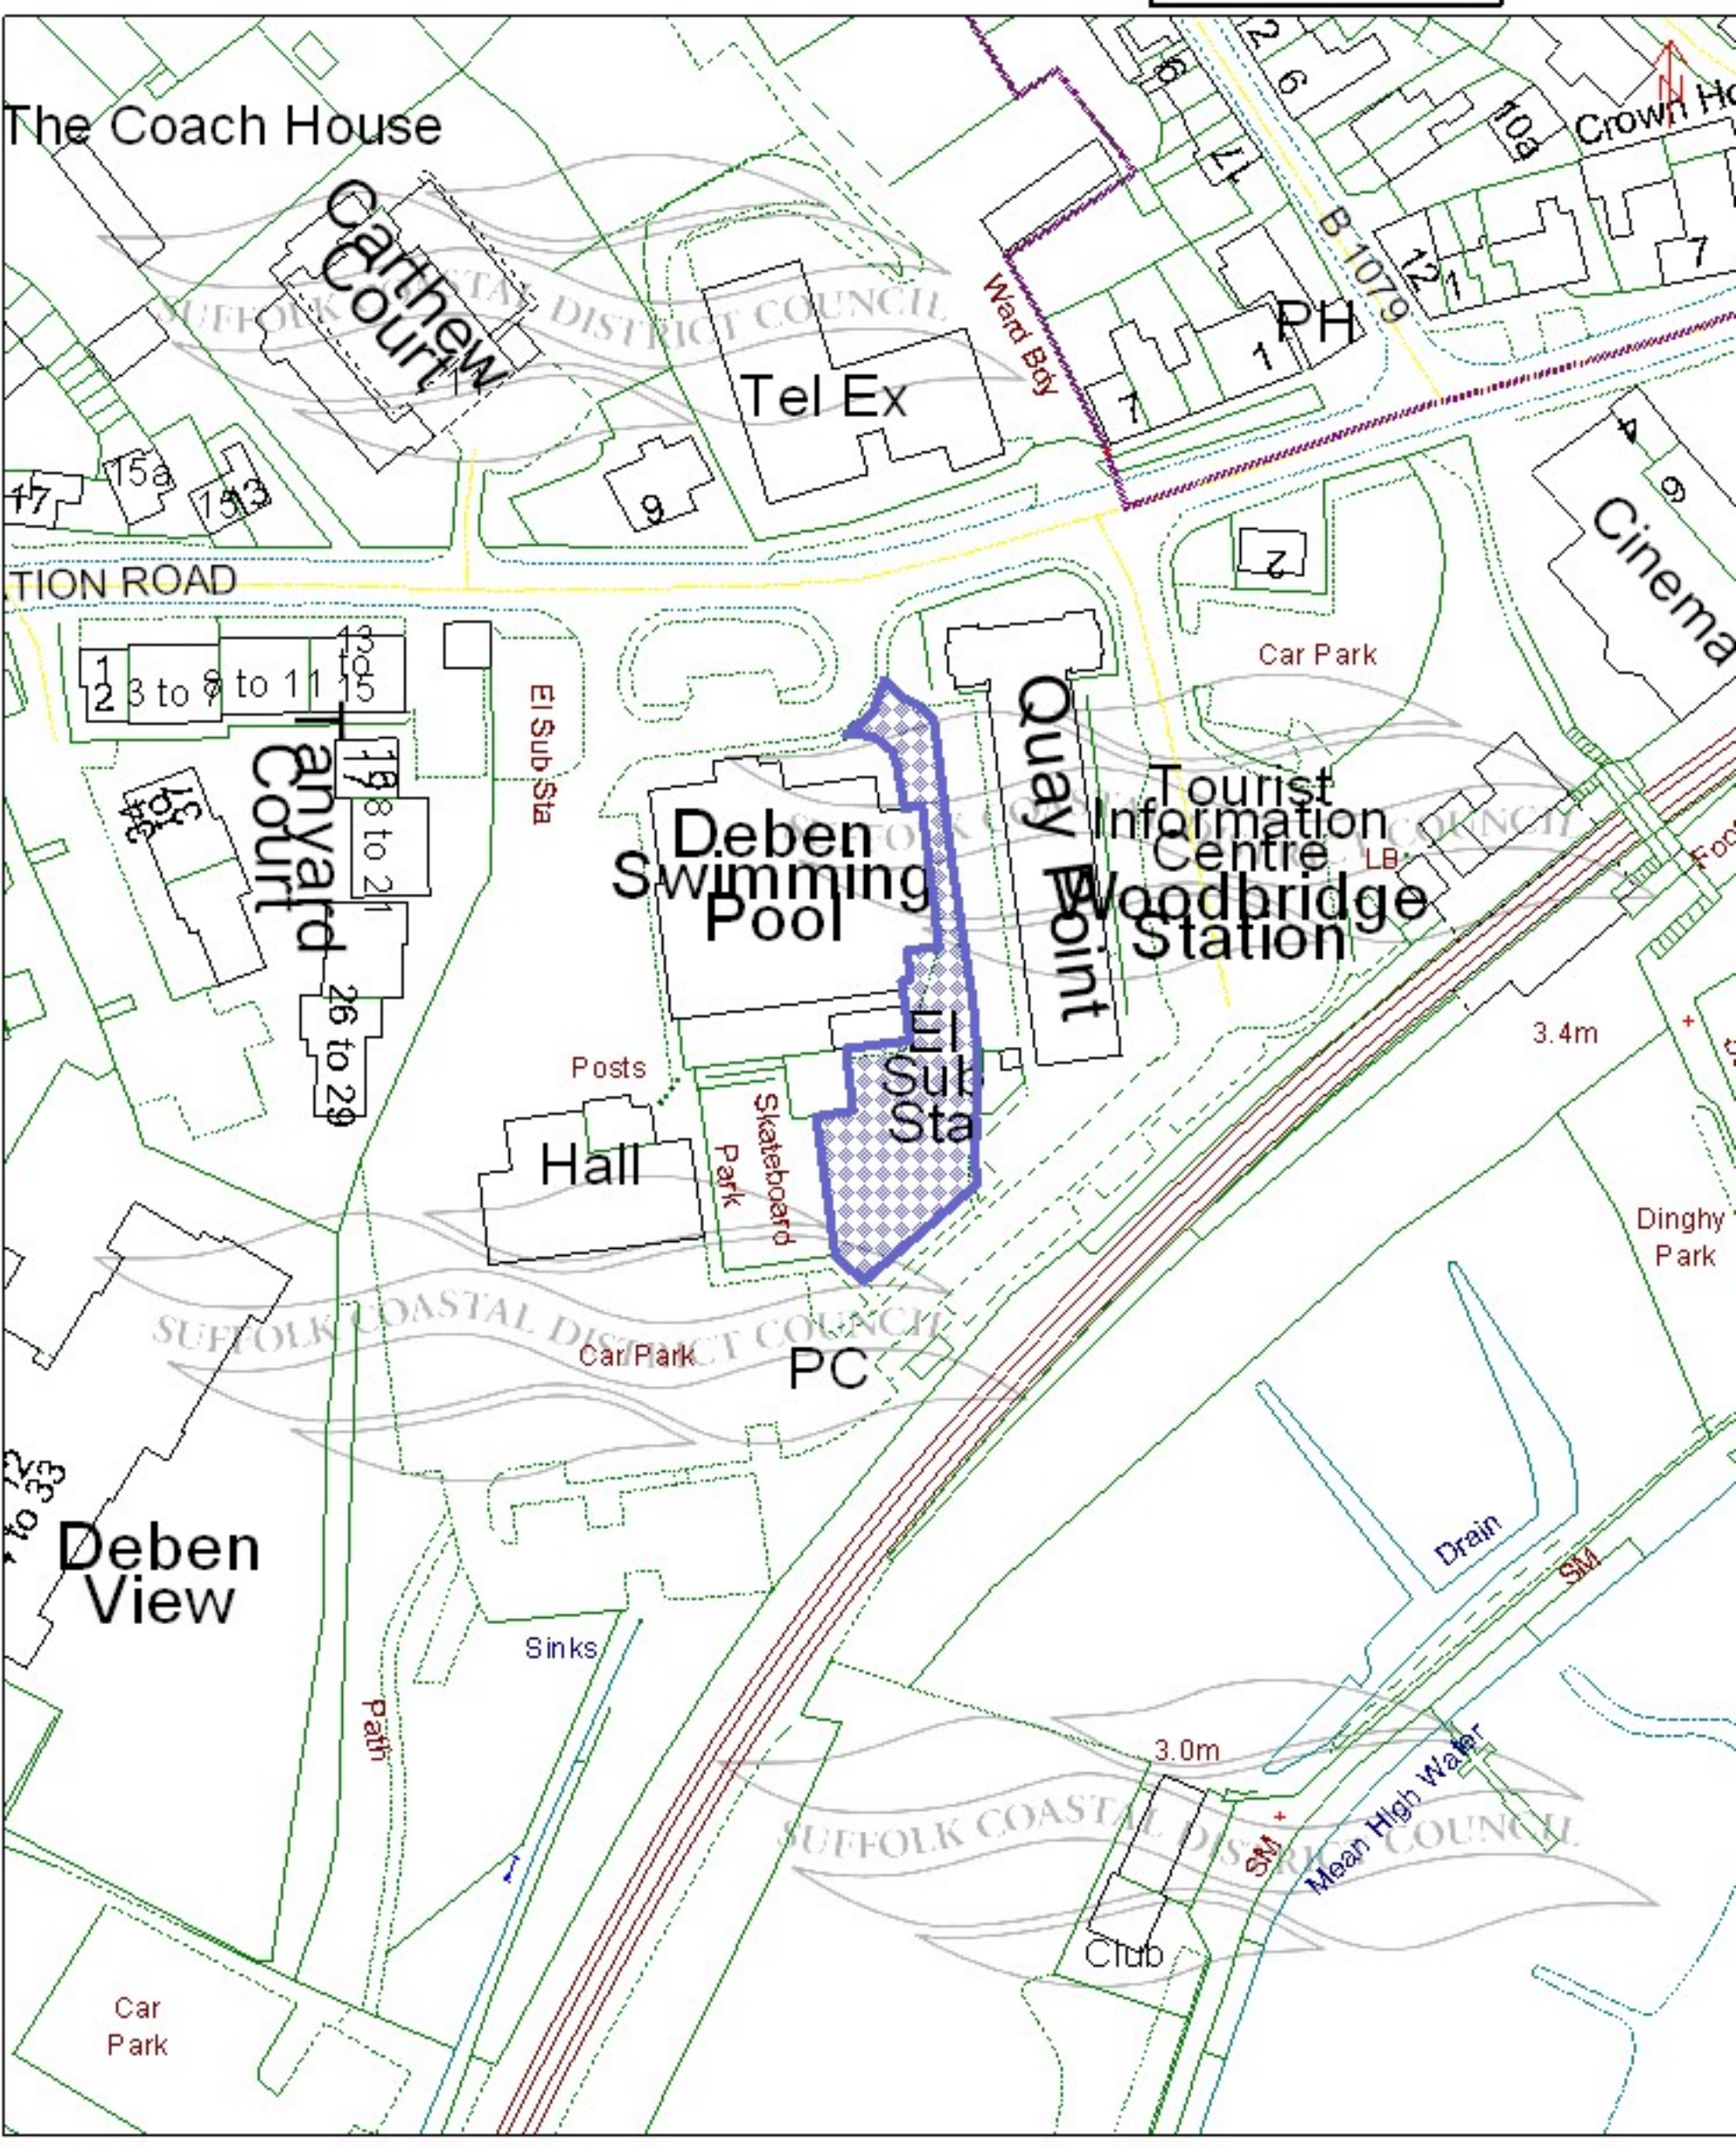

Suffolk Coastal District Council

© Crown copyright. All rights reserved.
Suffolk Coastal District Council 100019684, 2008.

Station Road
Coach/Lorry Park,
Woodbridge

Map produced on 11 June 2009 at 16:32