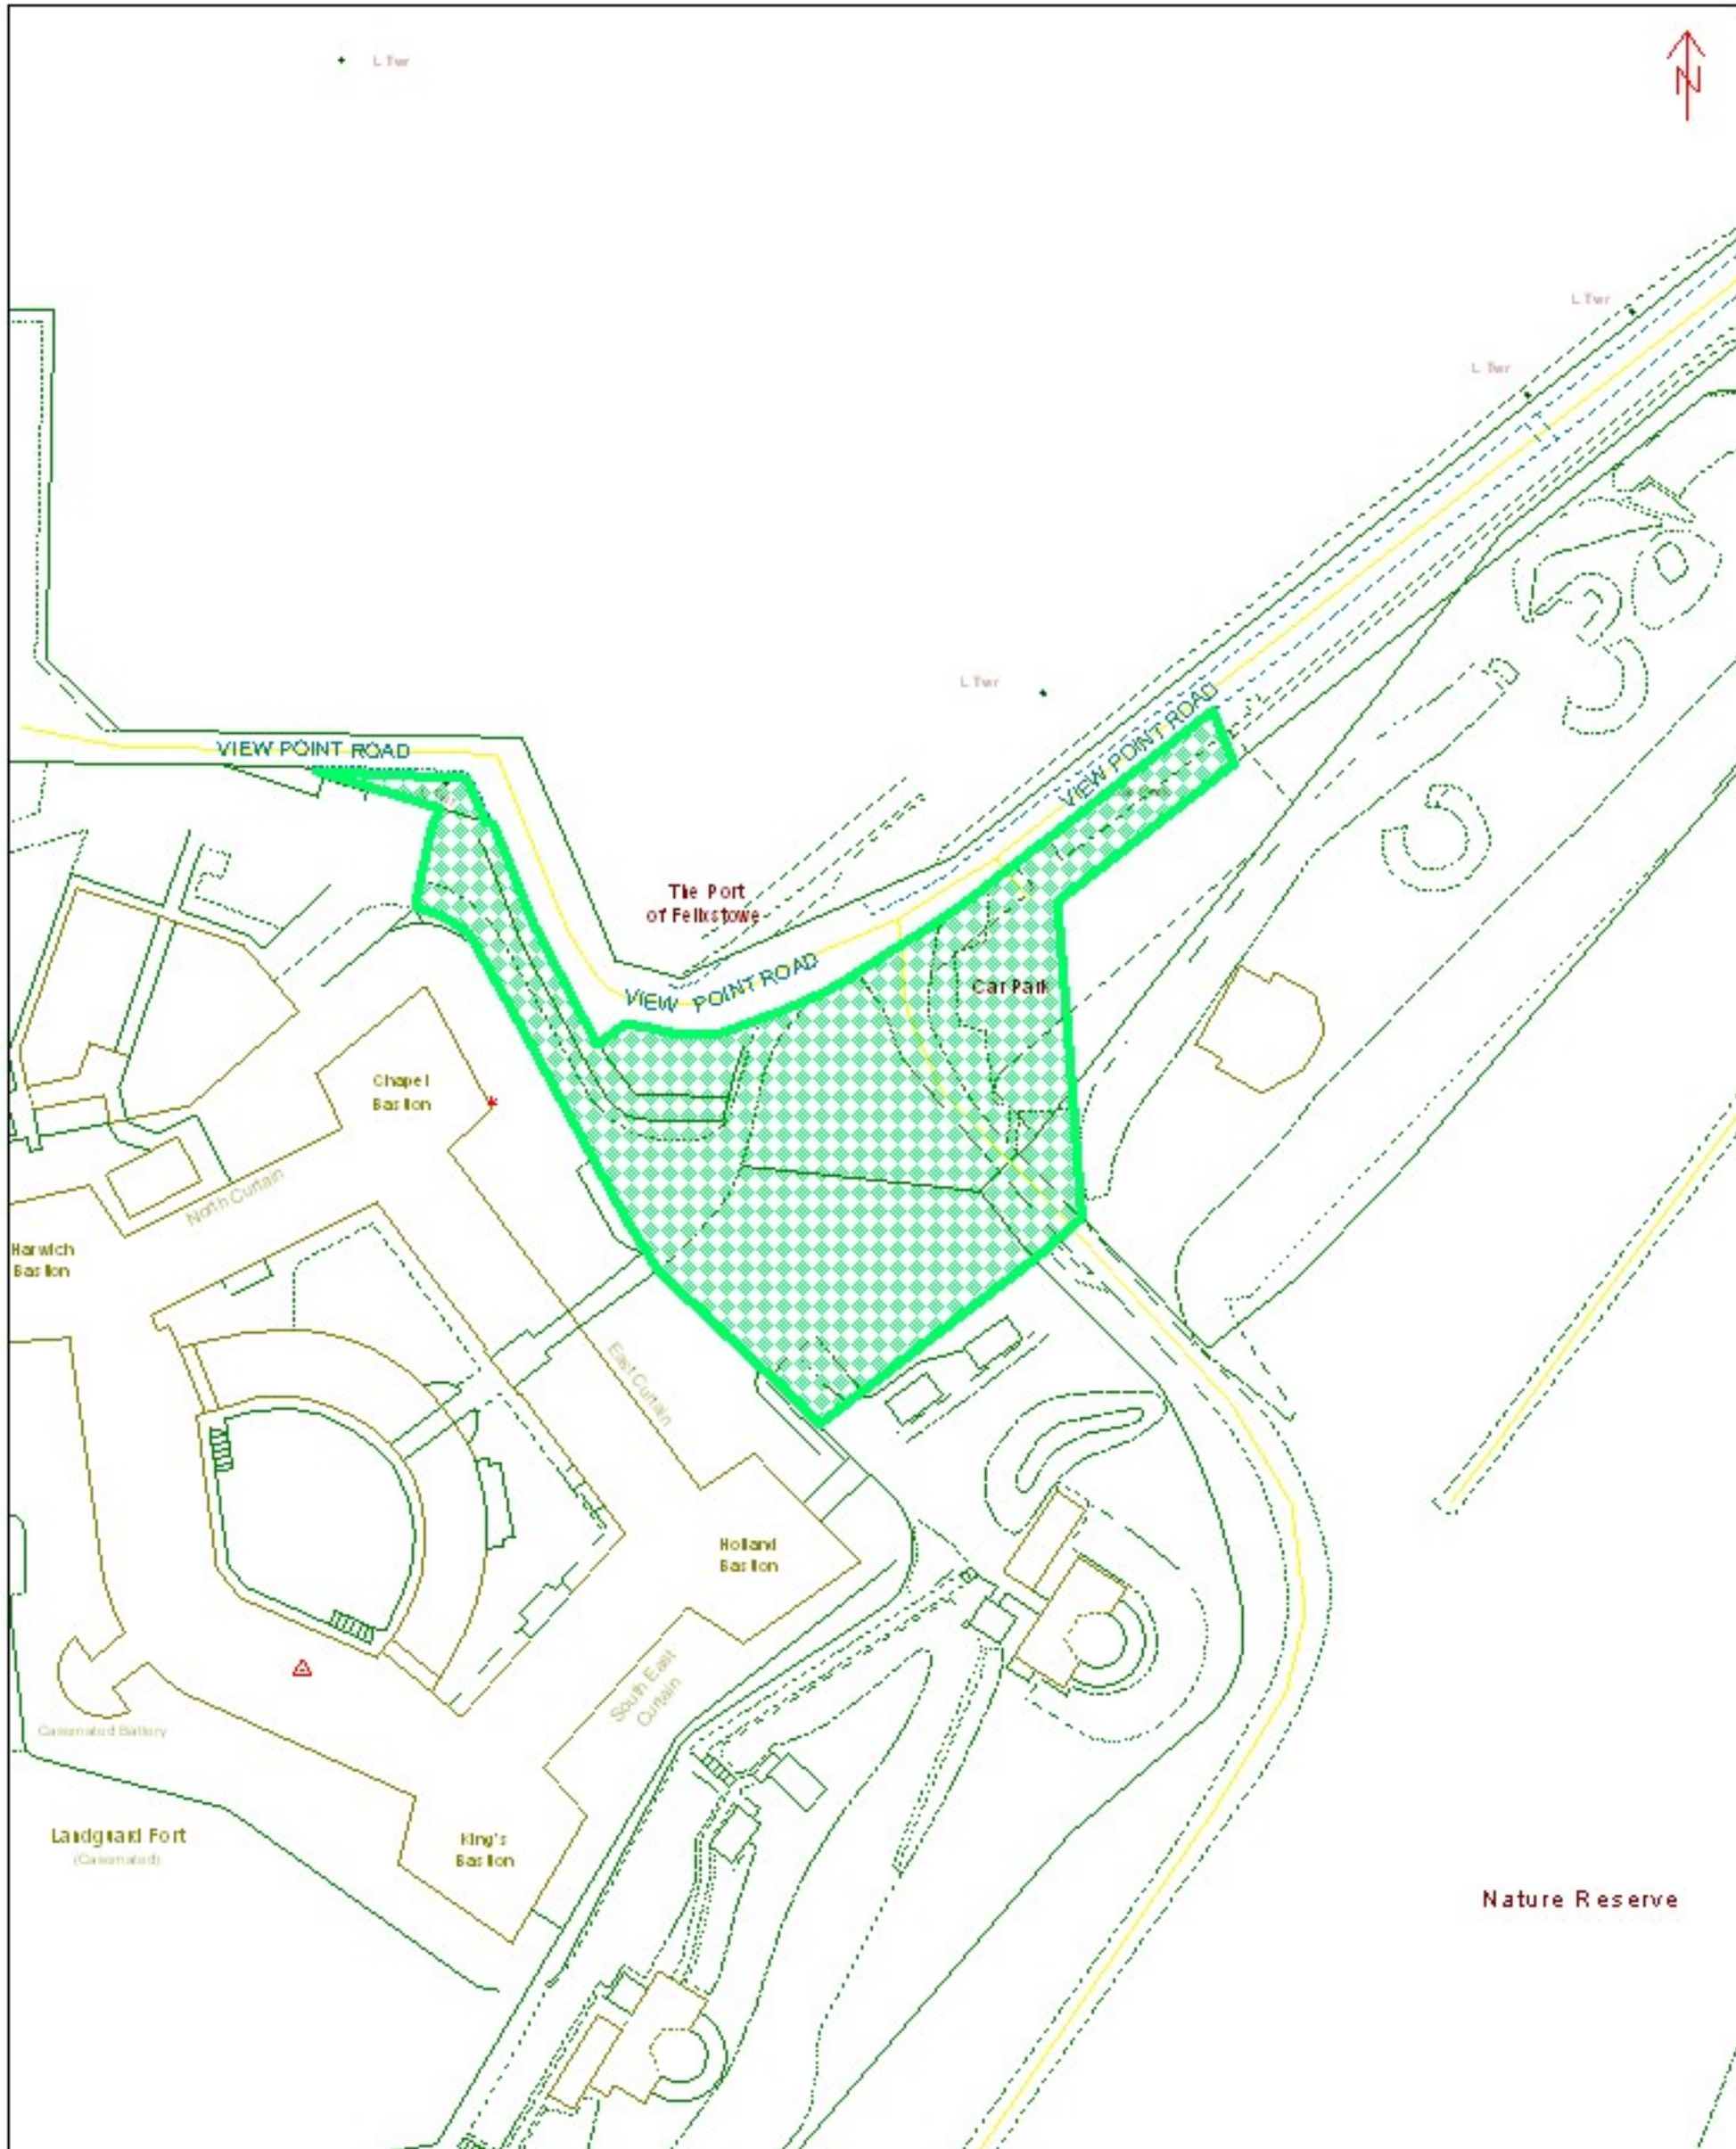

Suffolk Coastal District Council

© Crown copyright. All rights reserved.
Suffolk Coastal District Council 100019684, 2010.

Landguard 1 Car Park Felixstowe

Scale 1:1250

Map produced on 25 February 2010 at 11:50