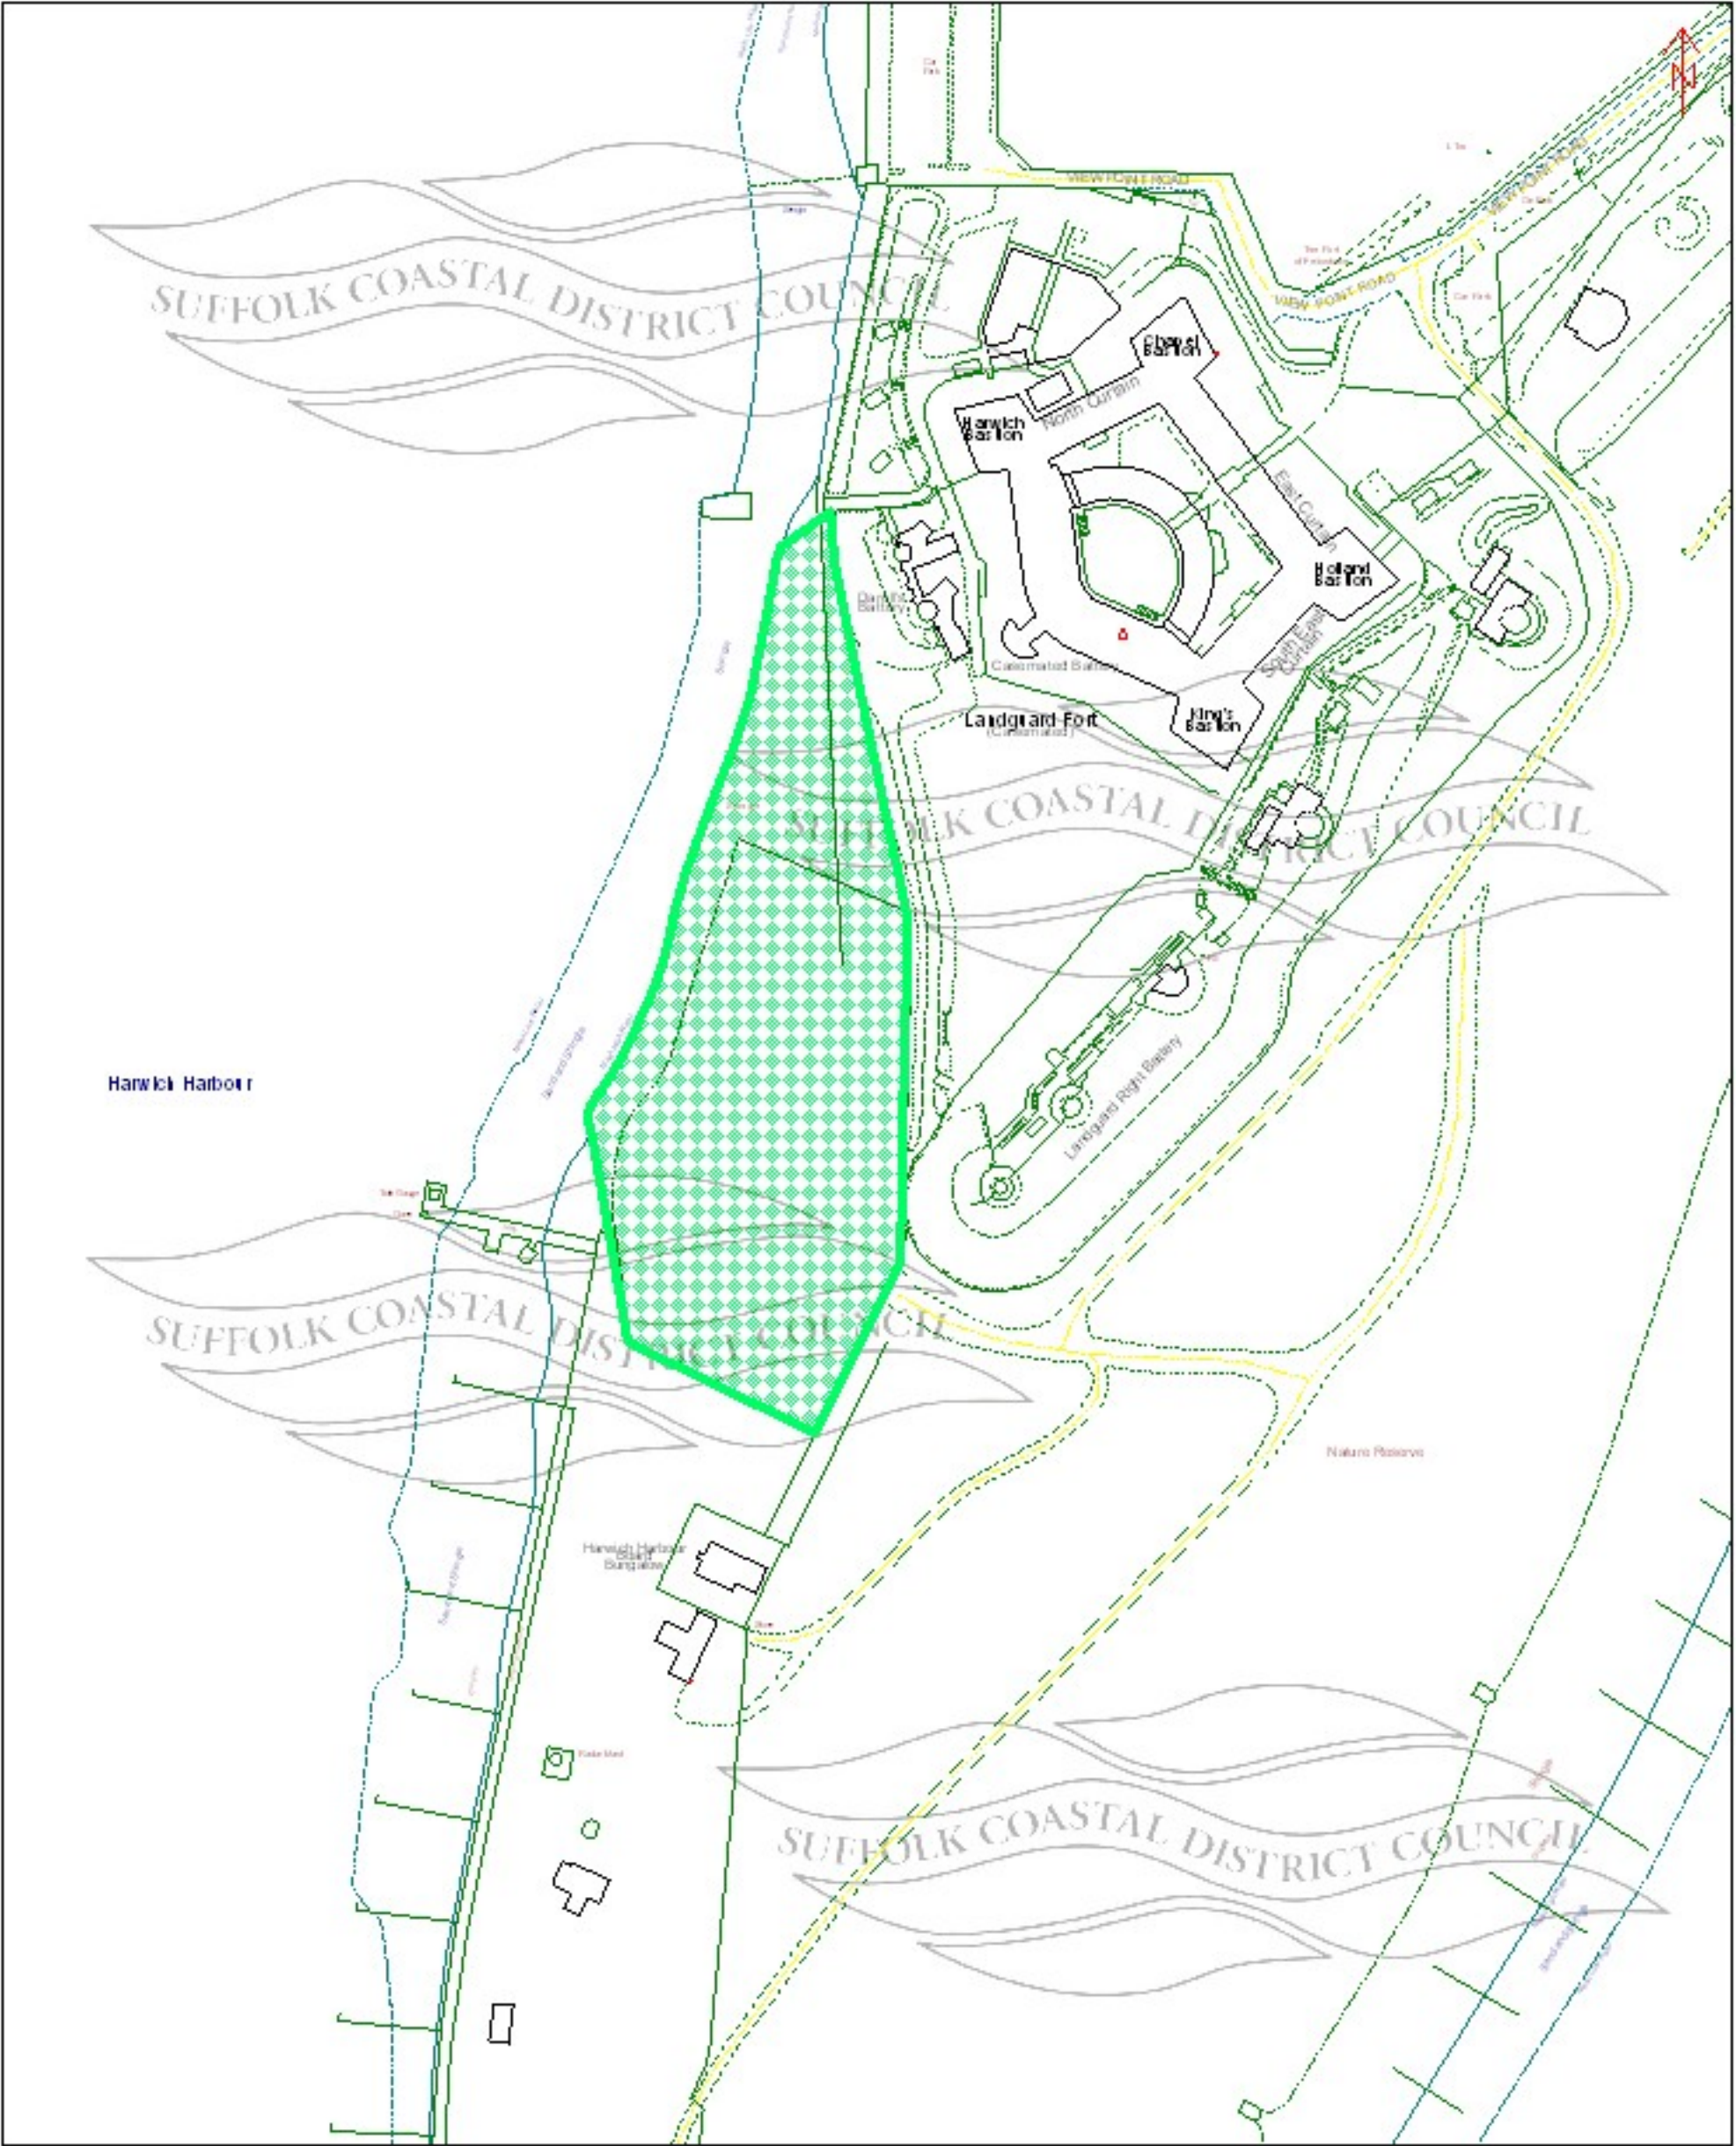

Suffolk Coastal District Council

Landguard 4 Car Park, Felixstowe

© Crown copyright. All rights reserved.
Suffolk Coastal District Council 100019684, 2010.

Map produced on 18 January 2010 at 14:10