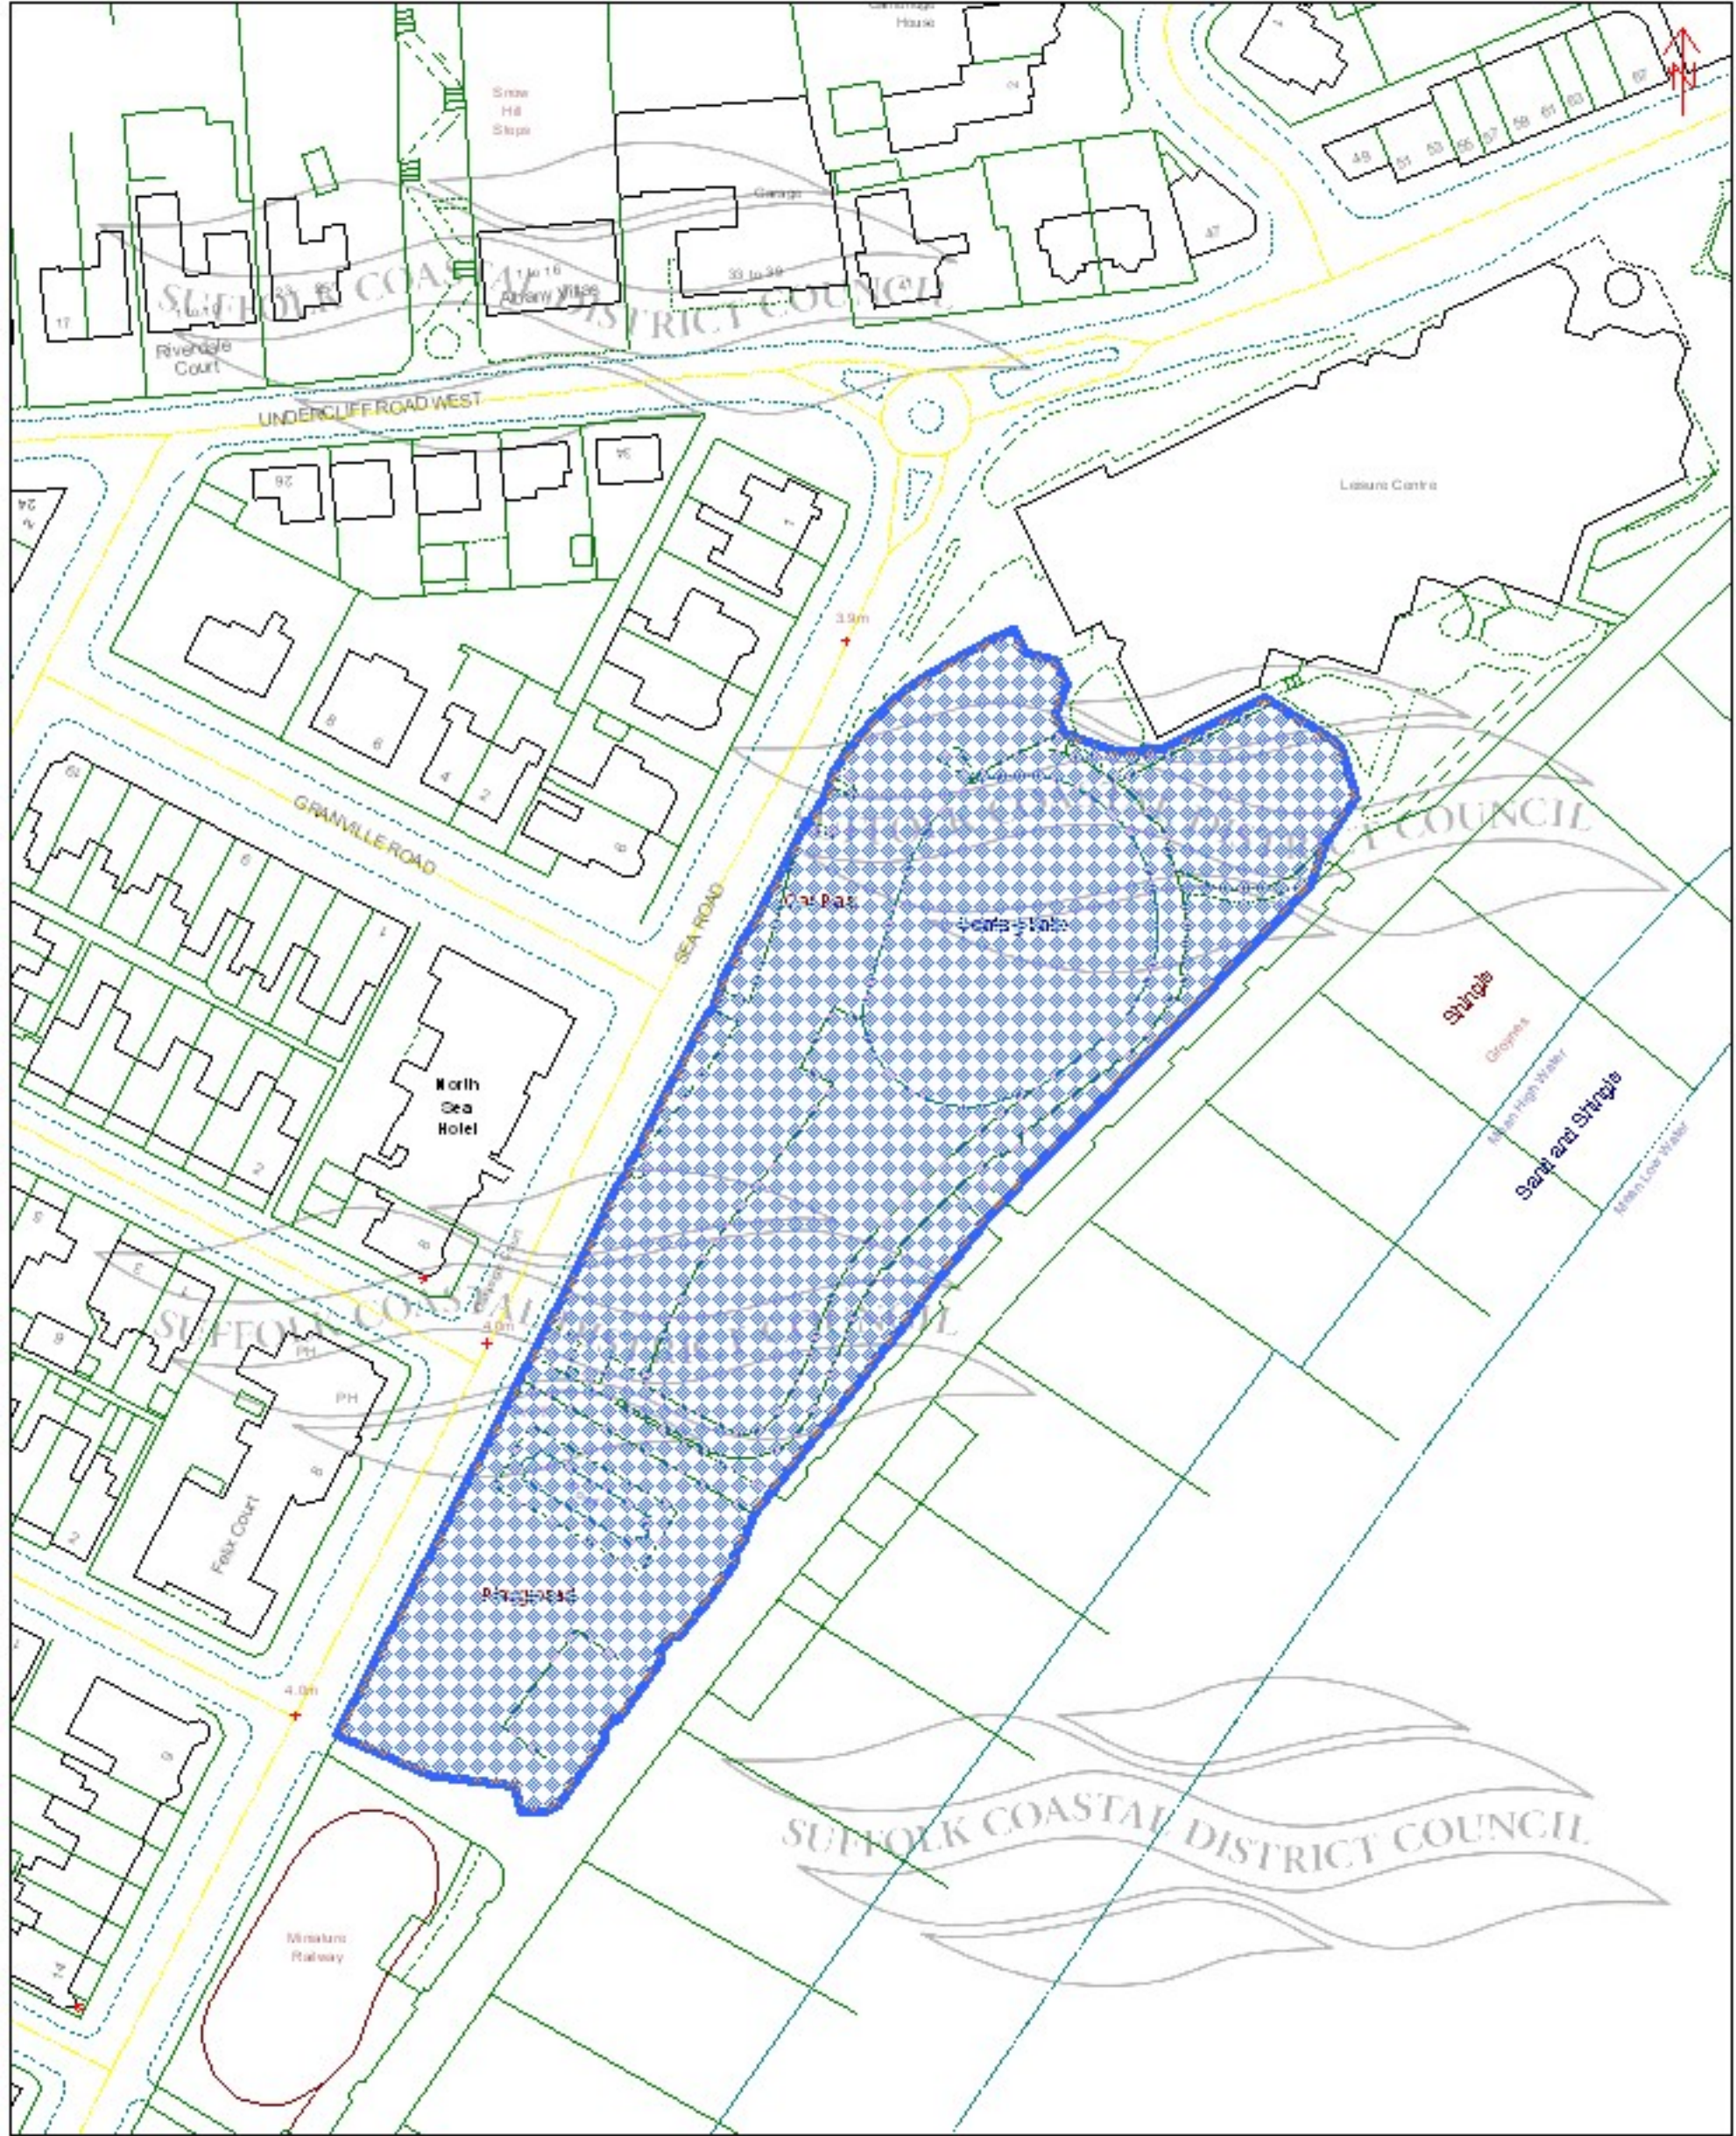

Suffolk Coastal District Council

Leisure Centre Car Park Felixstowe

© Crown copyright. All rights reserved.
Suffolk Coastal District Council 100019684, 2010.

Map produced on 12 January 2010 at 14:39