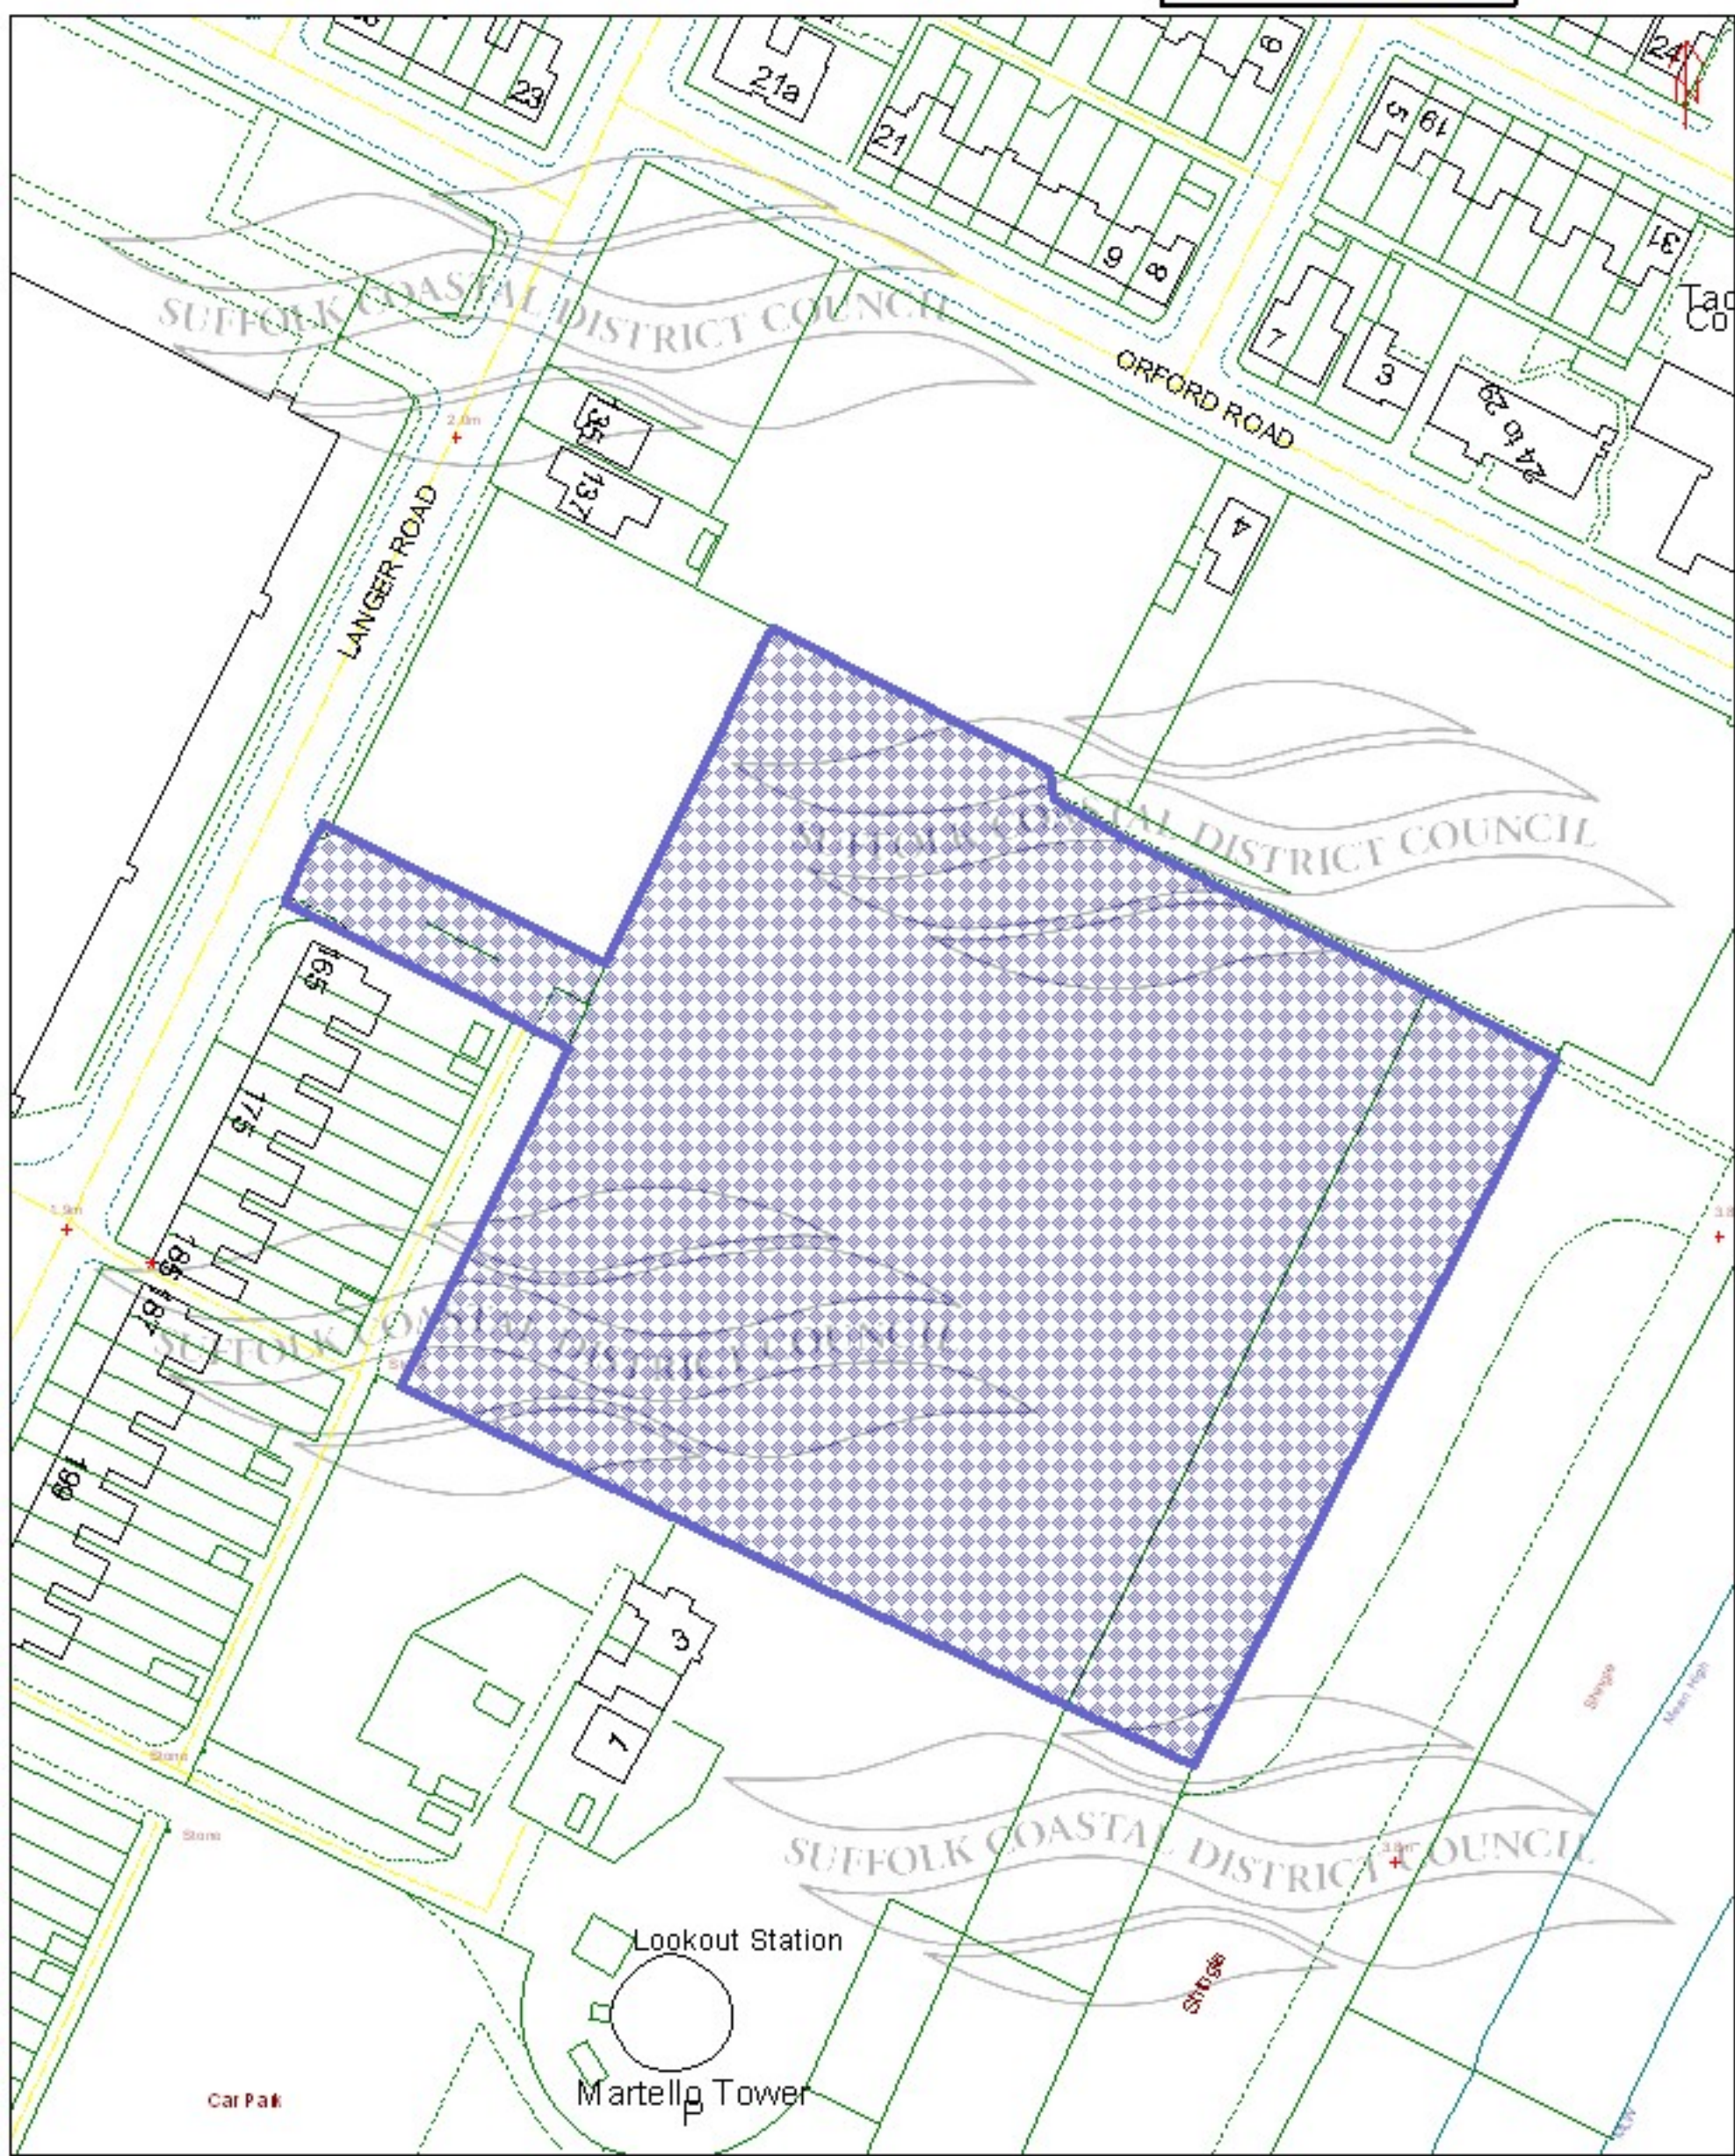

Suffolk Coastal District Council

Oak Lane Car Park, Woodbridge

© Crown copyright. All rights reserved.
Suffolk Coastal District Council 100019684, 2010.

Map produced on 14 January 2010 at 14:18

Suffolk Coastal District Council