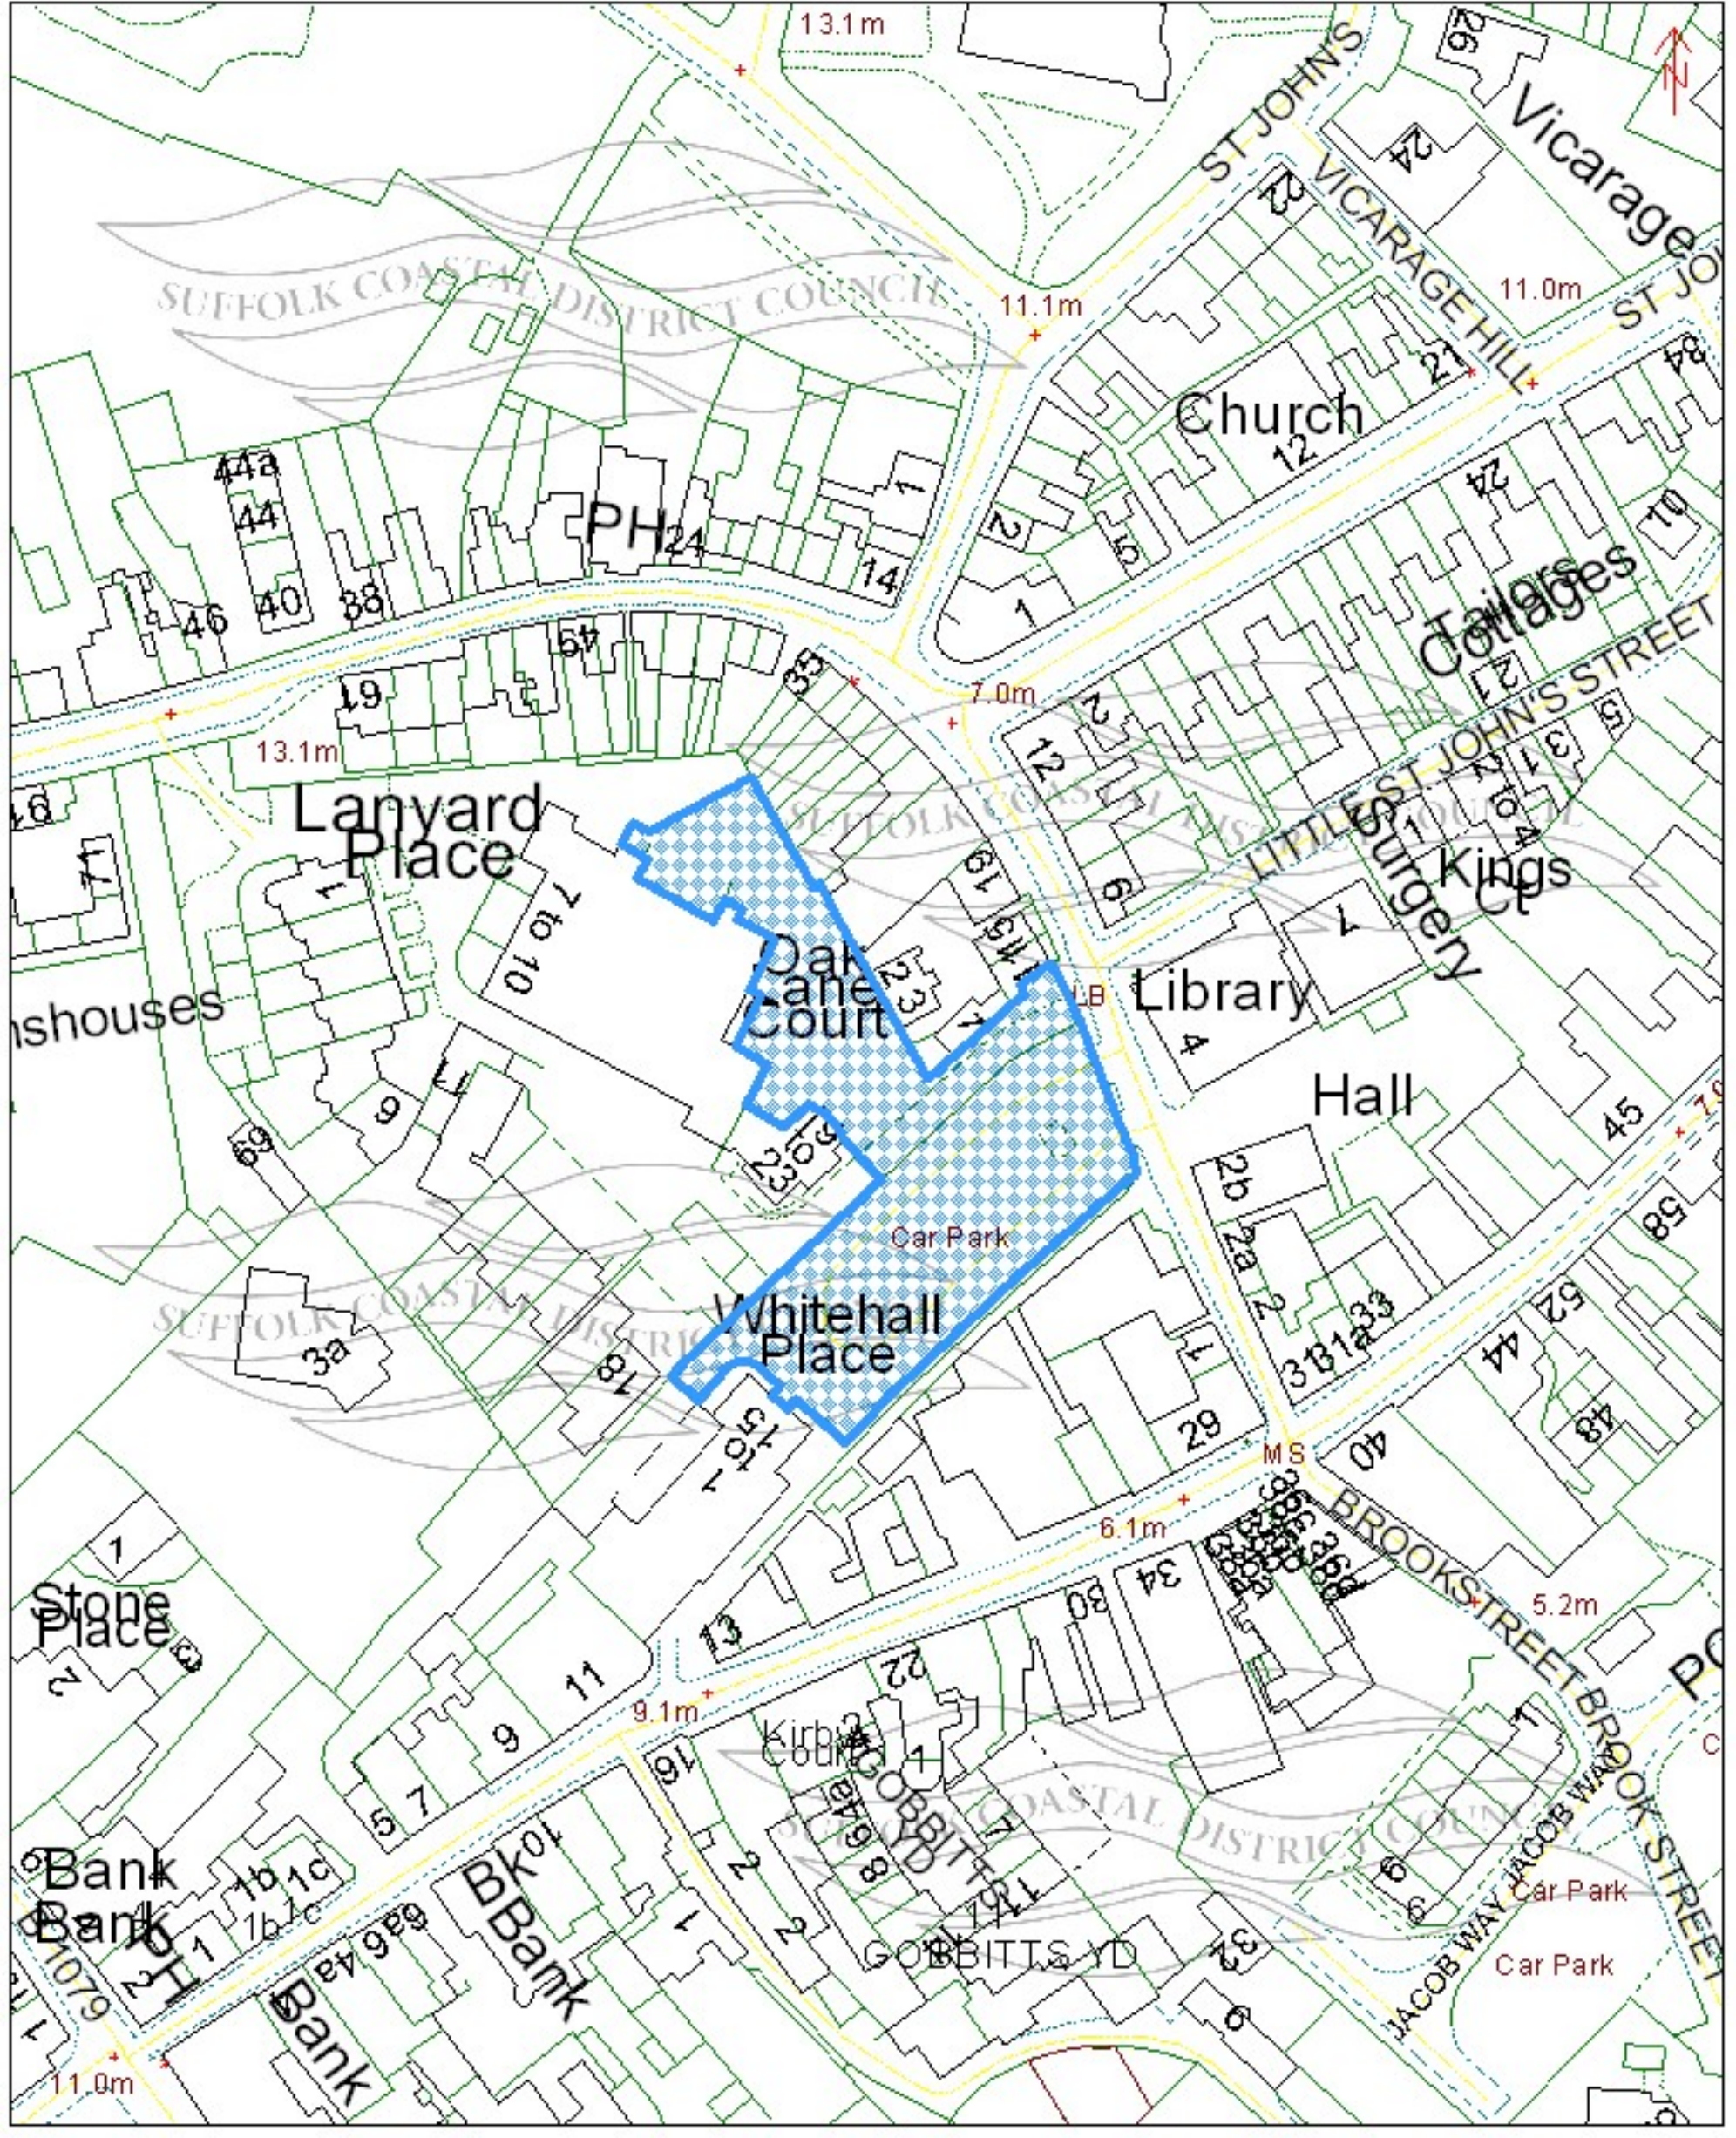

Suffolk Coastal District Council

Oak Lane Car Park, Woodbridge

© Crown copyright. All rights reserved.
Suffolk Coastal District Council 100019684, 2010.

Map produced on 14 January 2010 at 14:18

Suffolk Coastal District Council