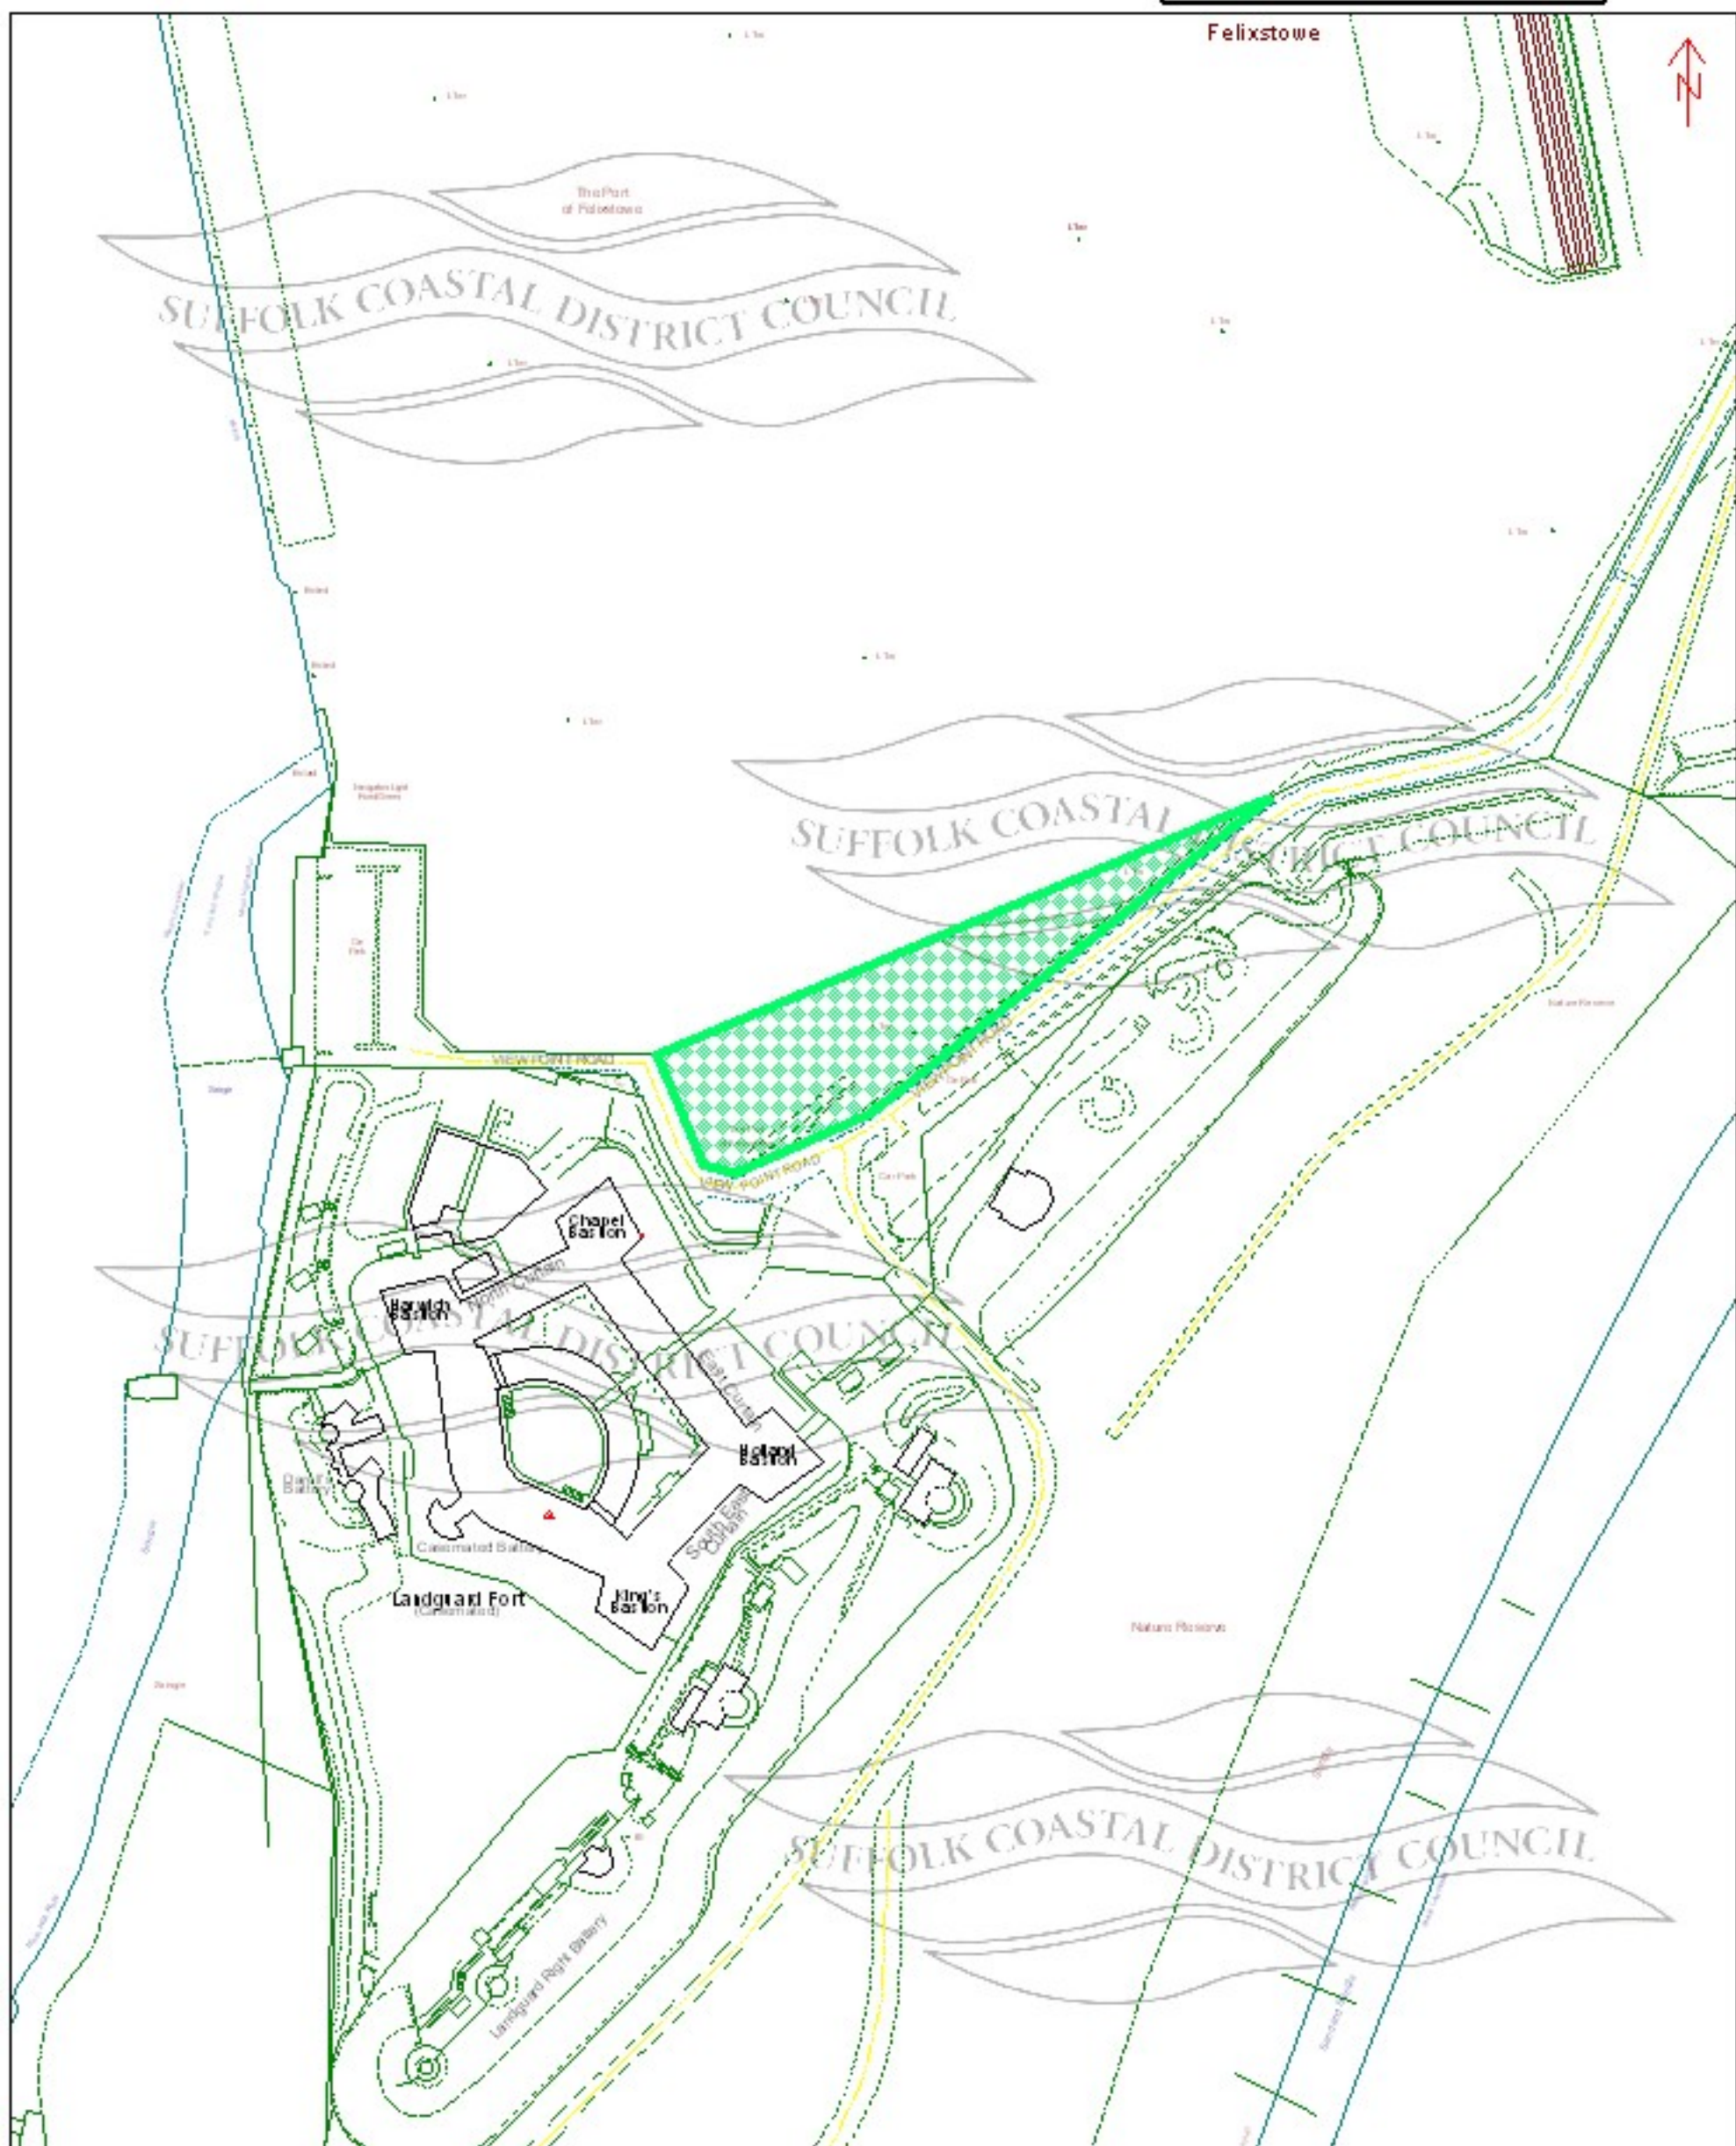

Map produced on 18 January 2010 at 14:13

Scale

0 25 50 75 100 125 m

Suffolk Coastal District Council

View Point Road Felixstowe

© Crown copyright. All rights reserved.
Suffolk Coastal District Council 100019684, 2010.