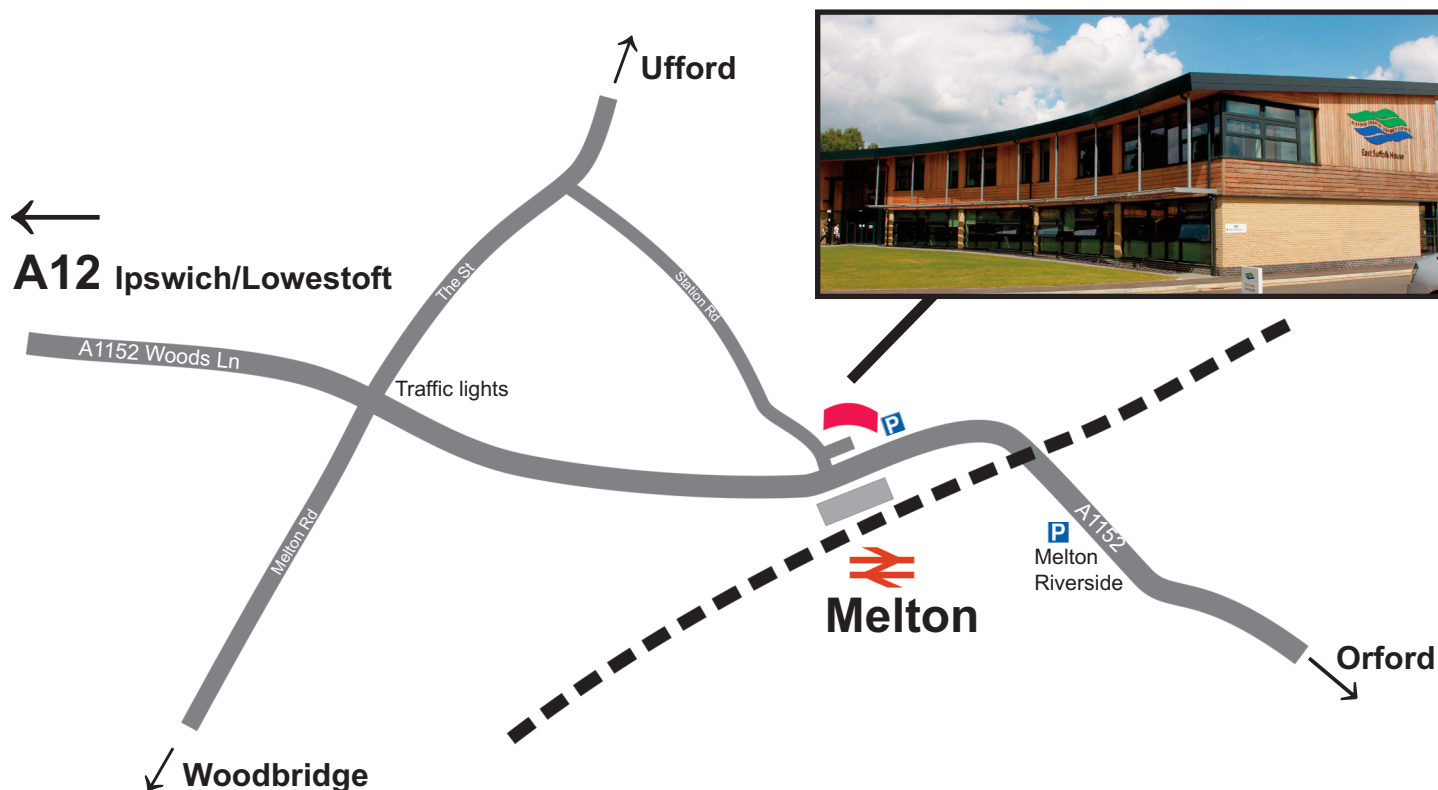

East Suffolk House

Station Road, Melton
Woodbridge IP12 1RT

Getting here...

By train, bus and foot

East Suffolk House is opposite Melton Railway Station which is on the main line - Ipswich to Lowestoft. **For timetables, visit:**
www.greateranglia.co.uk

For bus timetables, visit:
www.suffolkonboard.com

By bike

For cycle routes to Melton, visit:
www.greensuffolk.org. There is covered cycle parking for all visitors.

By car or motorcycle

The visitors car park is to the right of East Suffolk House. If this parking is full, there is a free car park across the railway level crossing at Melton Riverside.

Directions by road

East Suffolk House is just outside Woodbridge and only 1 mile off the main A12 trunk road via Woods Ln, continue straight through the traffic lights and you'll find Riduna Park and East Suffolk House on your left.

If you're travelling from the east, head towards Woodbridge, pass the Melton Railway Station and you'll find East Suffolk House immediately on the right.

On arrival

Please report to reception, where you'll be asked to sign in and will receive a visitor badge.