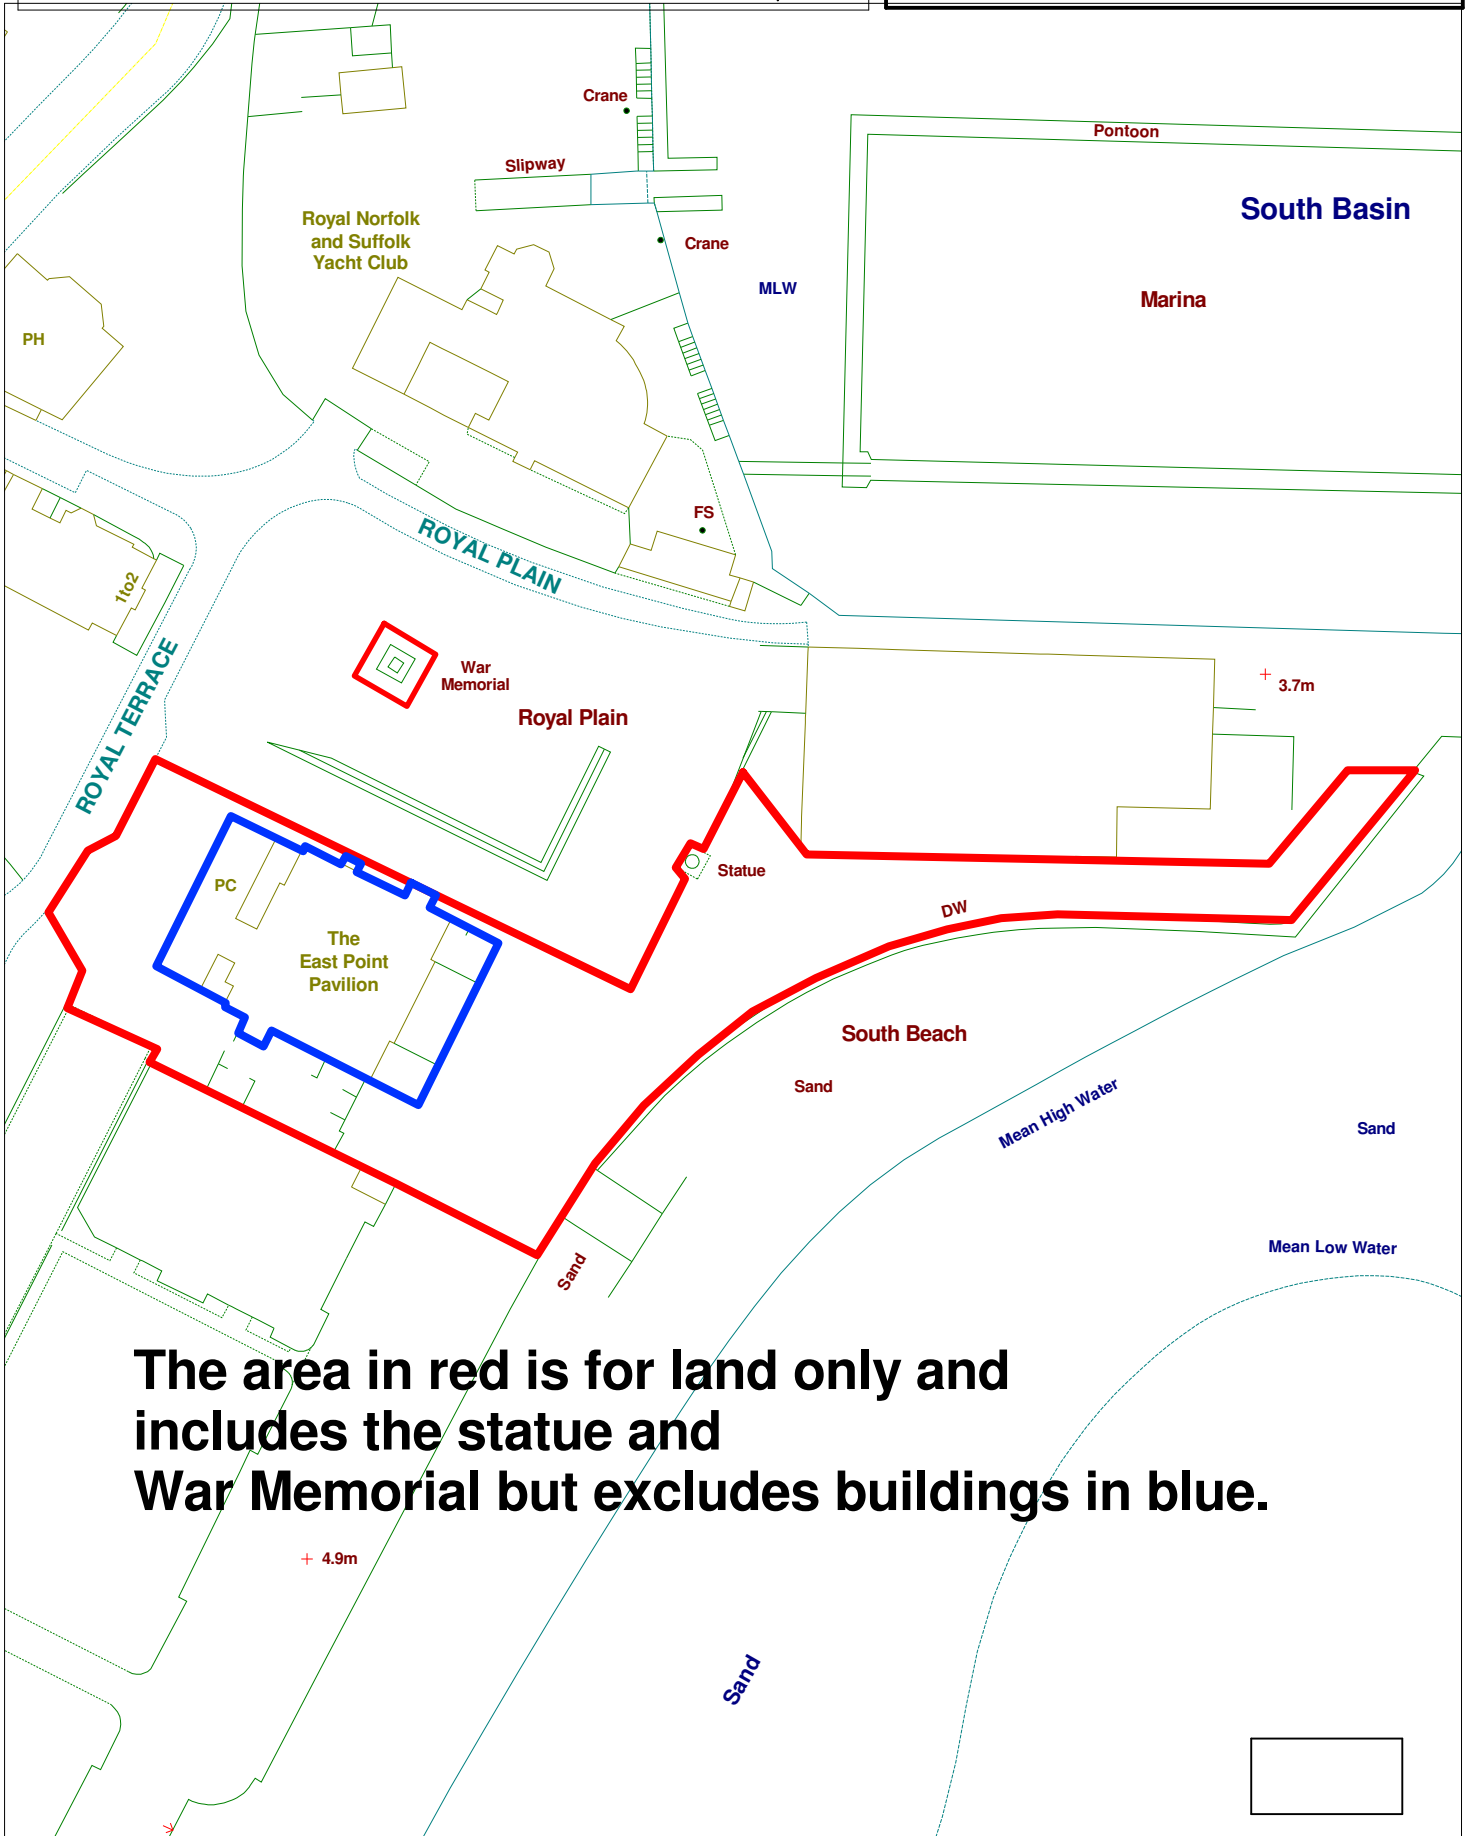

## Royal Plain

Reproduced from the Ordnance Survey map with permission of the Controller of Her Majesty's Stationery Office (c) Crown Copyright 2012. Unauthorised reproduction infringes Crown Copyright and may lead to prosecution or civil proceedings PSMA Number 100042052

**The area in red is for land only and includes the statue and War Memorial but excludes buildings in blue.**