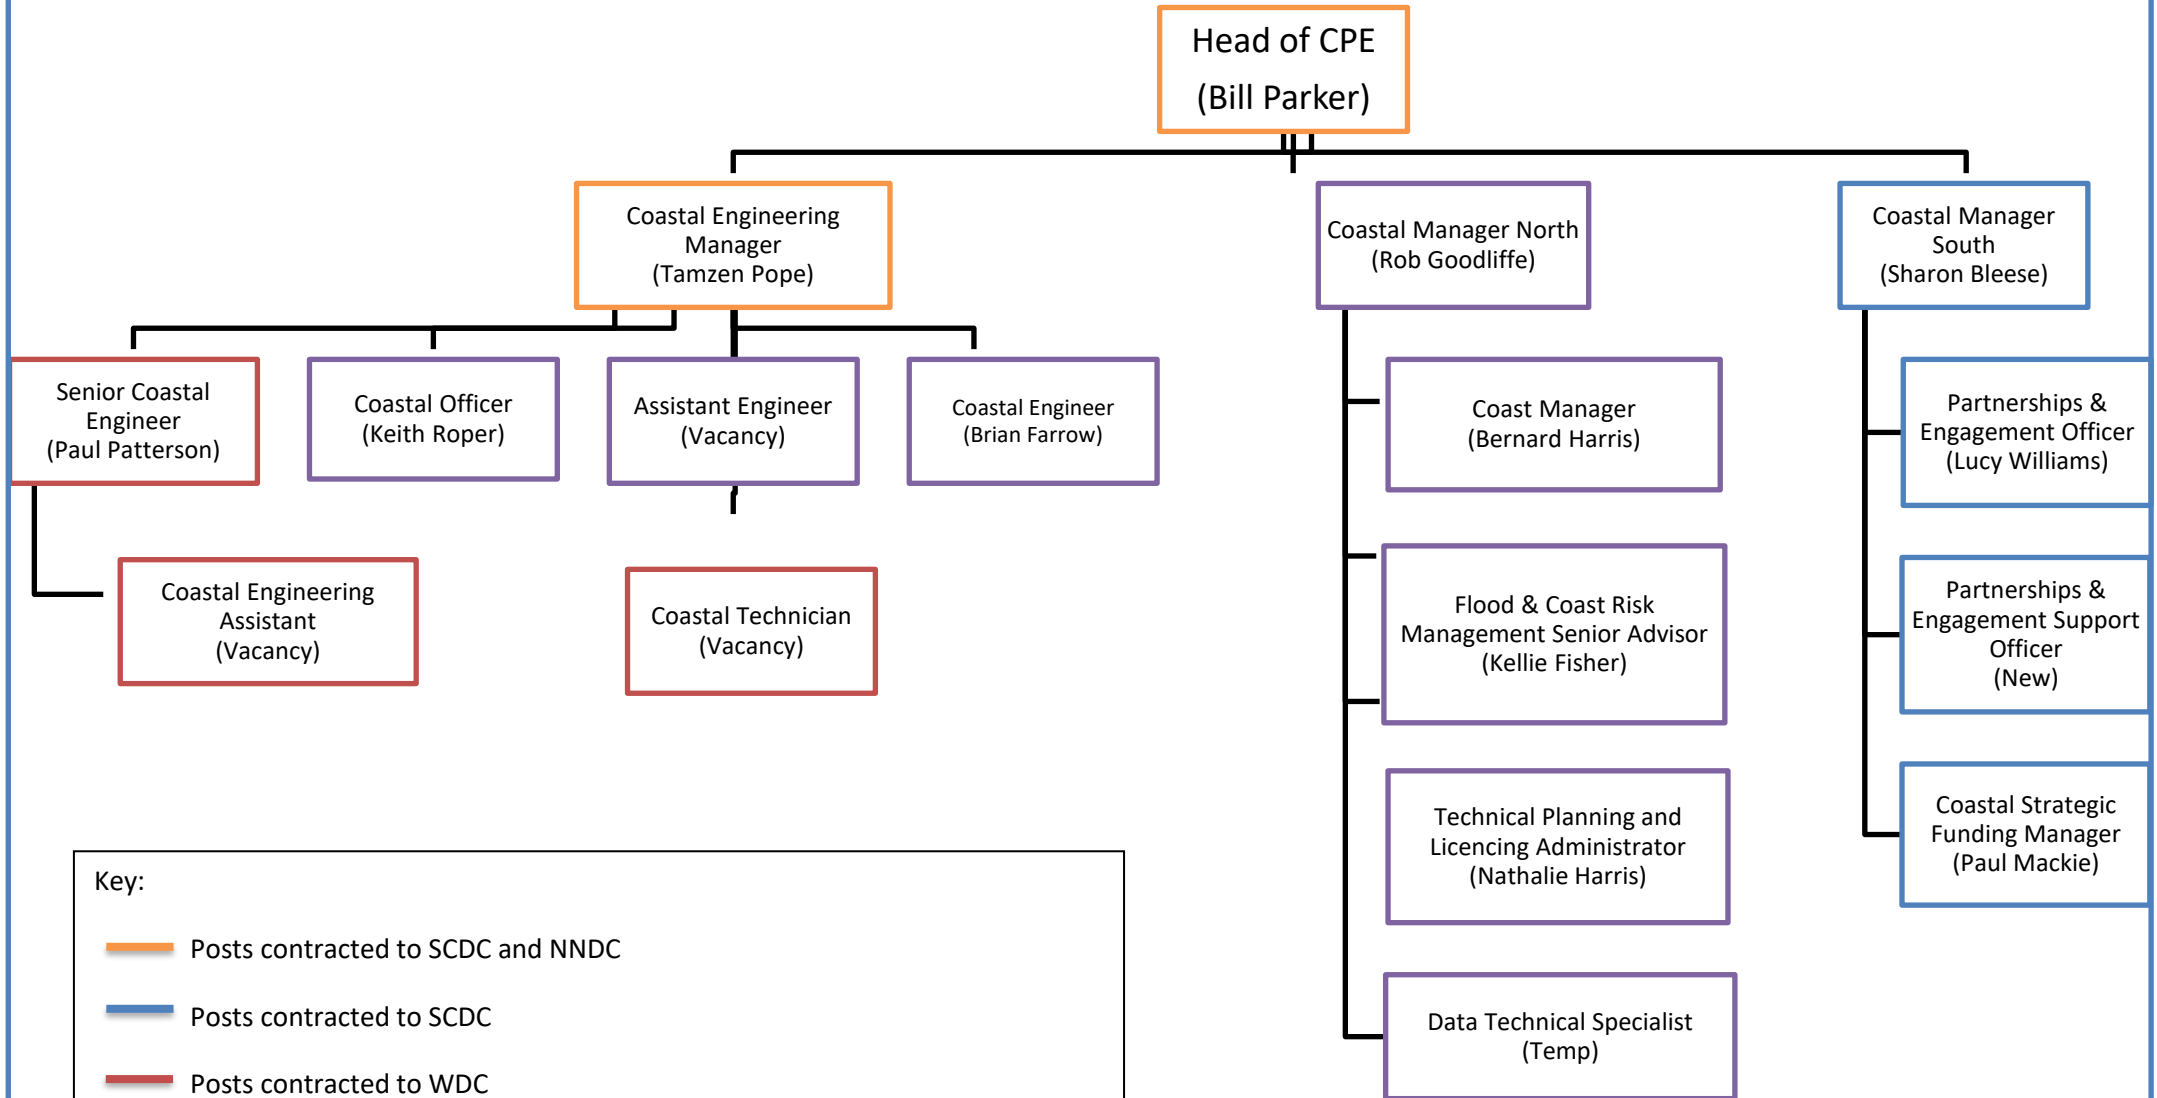

Coastal Partnership East

Appendix B

Structure Chart

September 2018

Key:

- Posts contracted to SCDC and NNDC
- Posts contracted to SCDC
- Posts contracted to WDC
- Posts contracted to other local authorities /Environment Agency