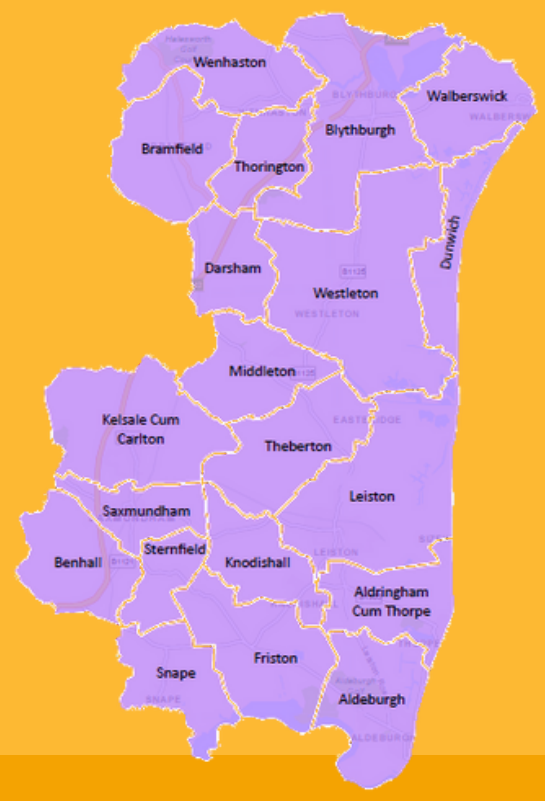

WINTER REPORT 2018

Leiston, Saxmundham and surrounding areas

11%

School pressures have been a topic of concern in this area, but also included worries post education. Learning about adult life, job opportunities and housing for young people made up 11% of young people's comments.

IMPROVEMENTS TO PUBLIC SPACES

- Public toilets at the skate park
- More refuse and dog waste bins
- Better maintenance of play area equipment

Our young people of the area, particularly from Leiston and Saxmundham, are raising issues over public transport. The buses are irregular and don't connect to further transport options like trains. This is limiting their educational and social opportunities.