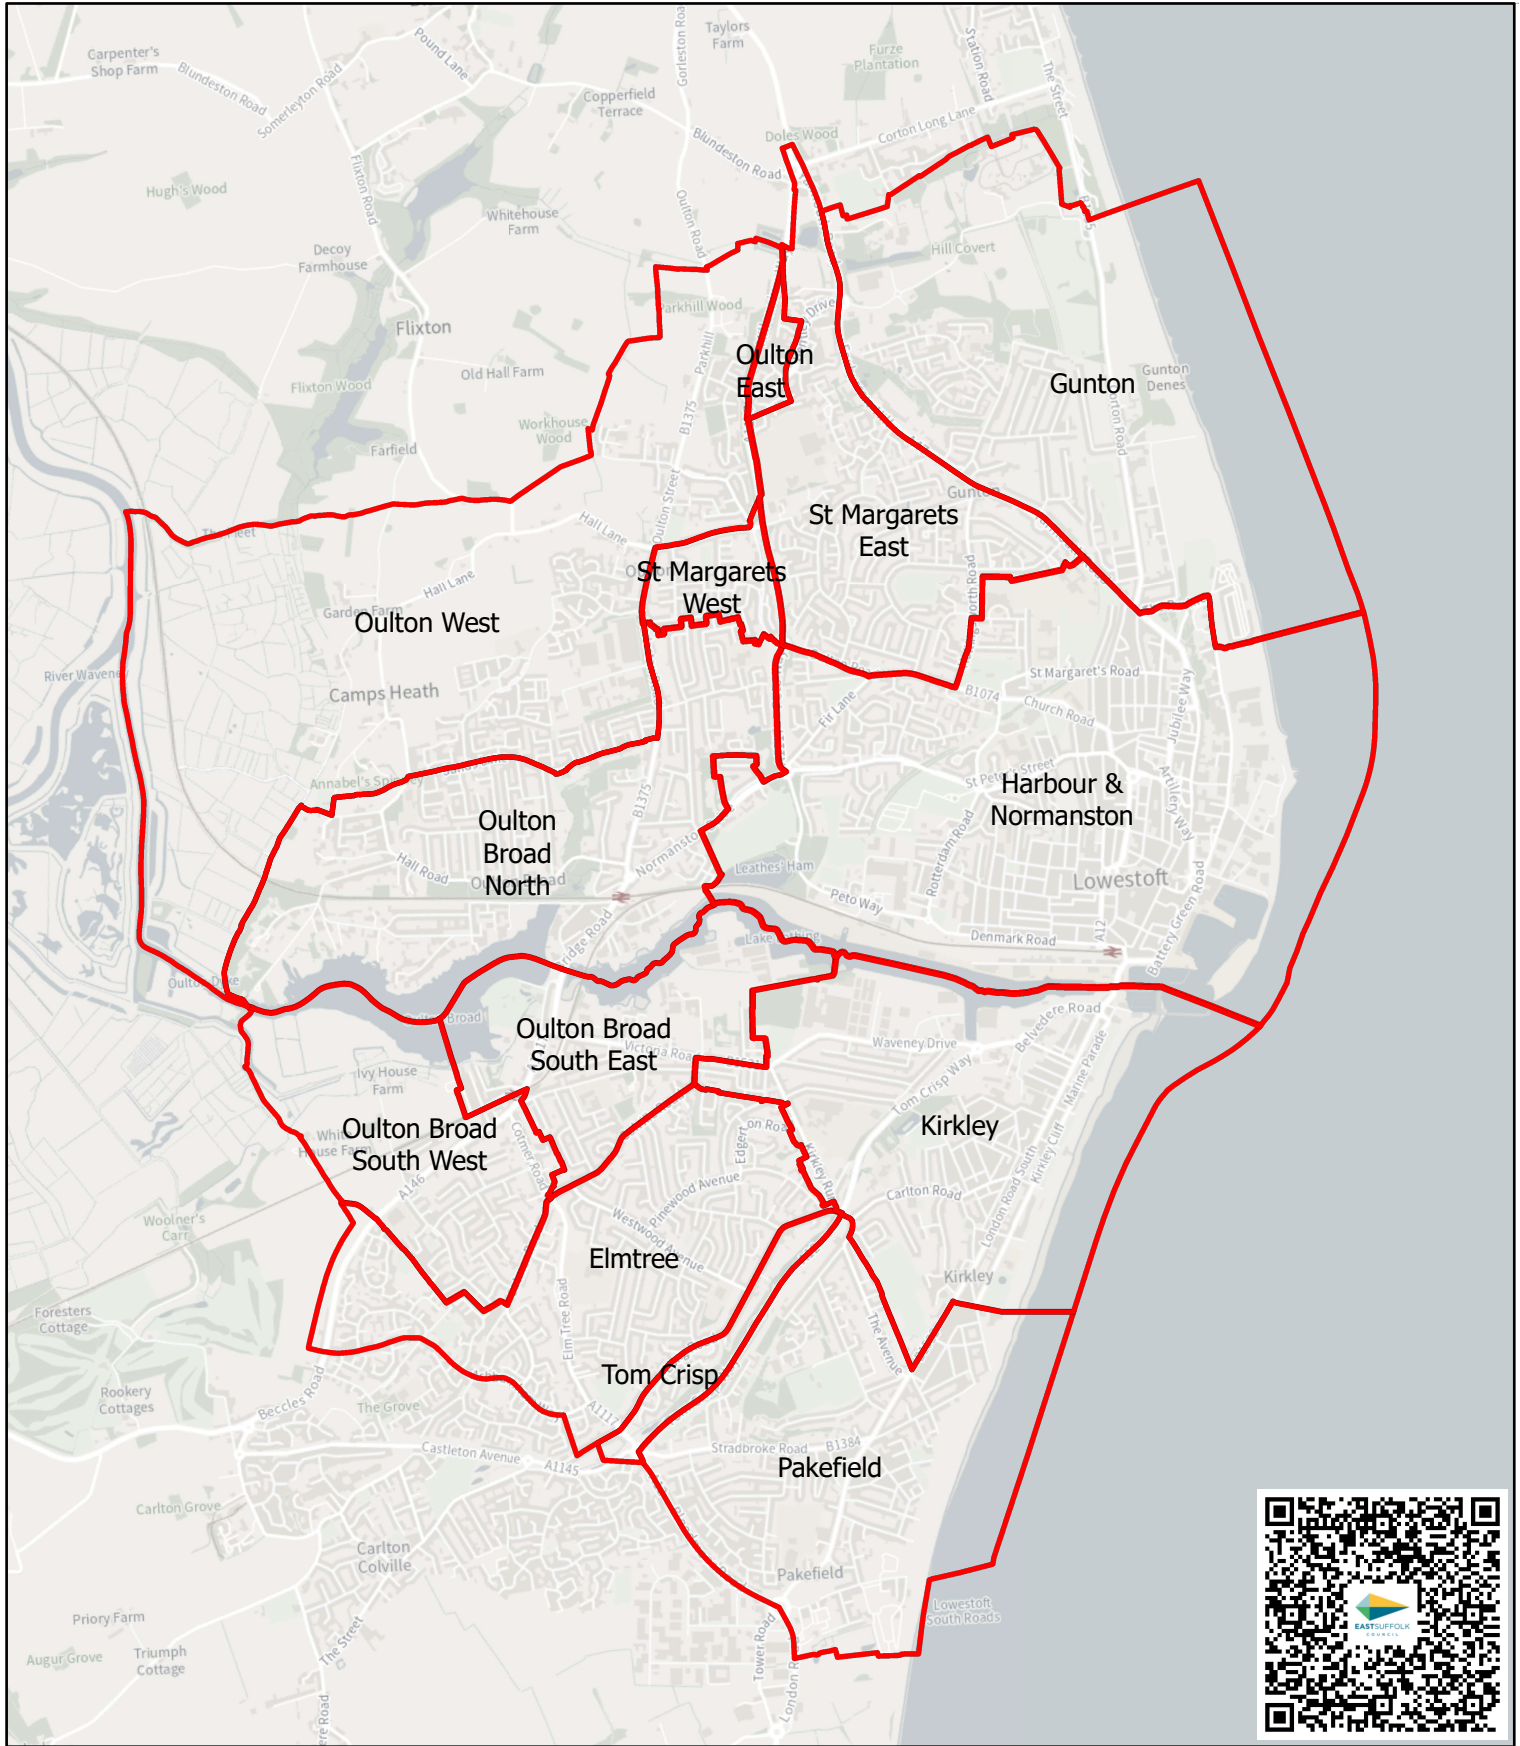

Lowestoft, Oulton & Oulton Broad Parish Wards

Scale: 1:35,902

Date Printed: 13/01/2023

© Crown copyright 2023 OS SLA100019684.
You are permitted to use this data solely to enable you to respond to, or interact with, the organisation that provided you with the data.
You are not permitted to copy, sub-licence, distribute or sell any of this data to third parties in any form.