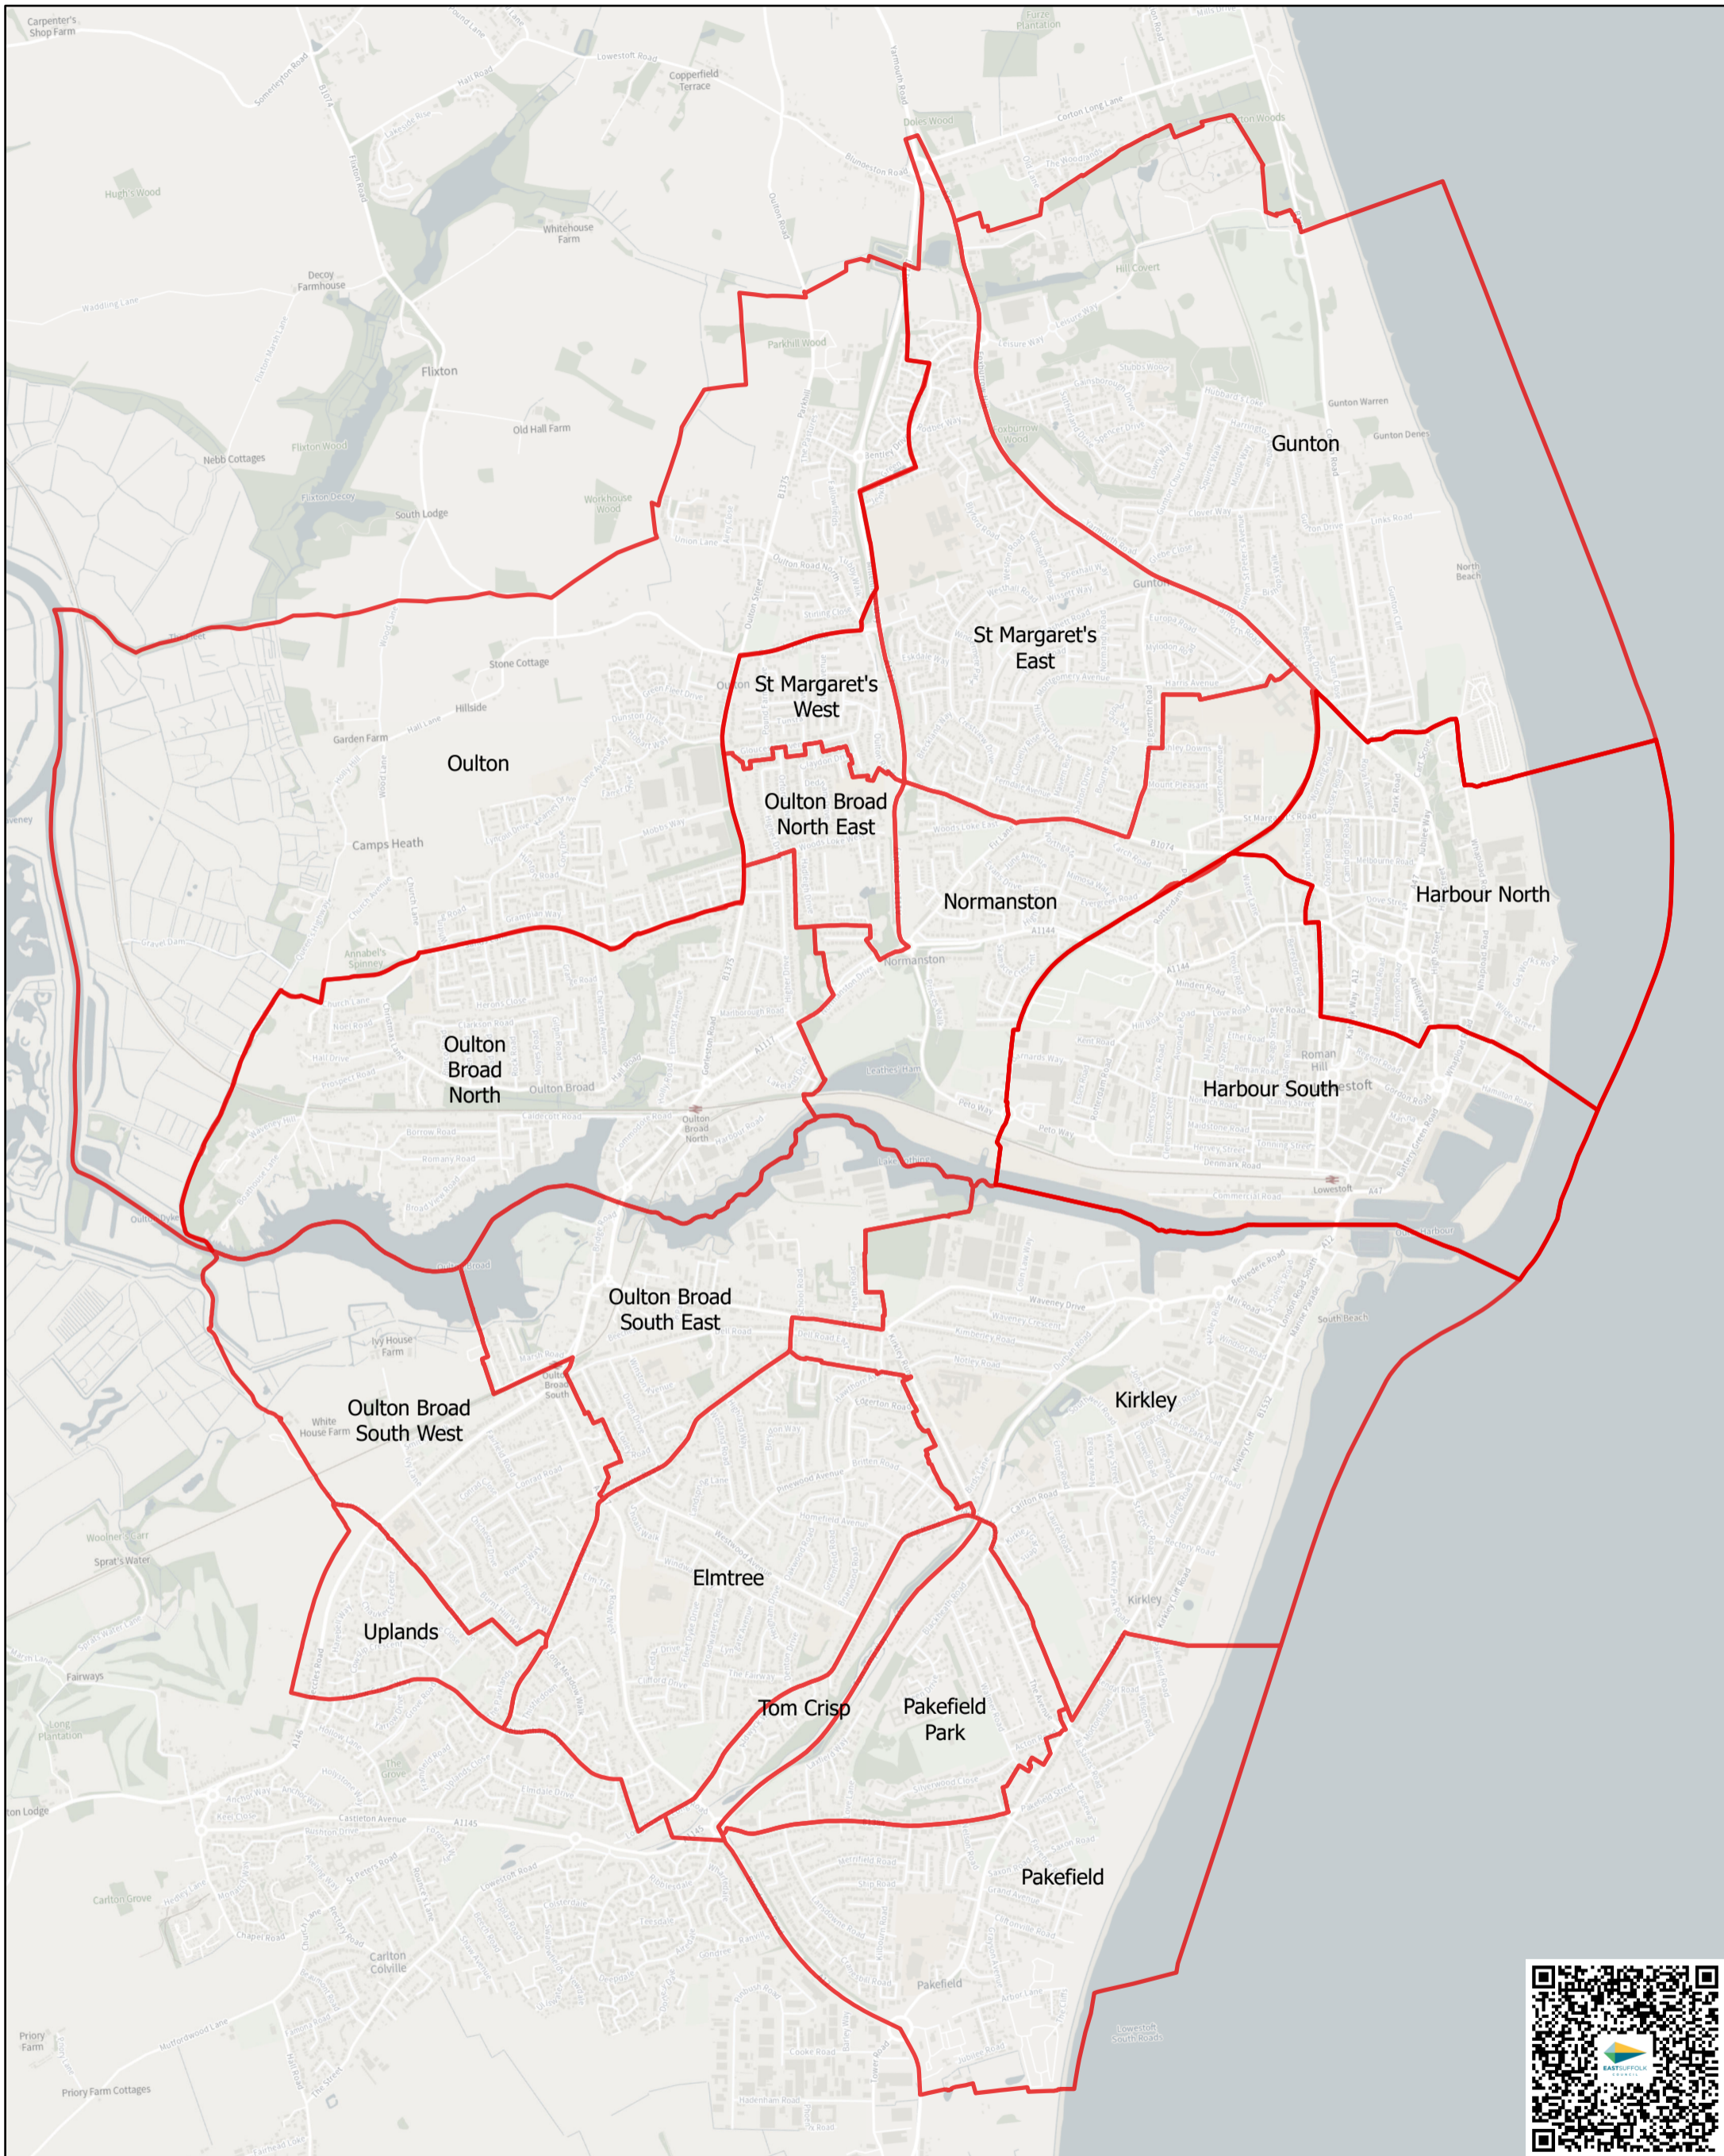

Lowestoft, Oulton & Oulton Broad Parish Wards - Pending 2027

Scale: 1:22,000

Date Printed: 30/11/2023

© Crown copyright 2023 AC0000814647

You are permitted to use this data solely to enable you to respond to, or interact with, the organisation that provided you with the data.