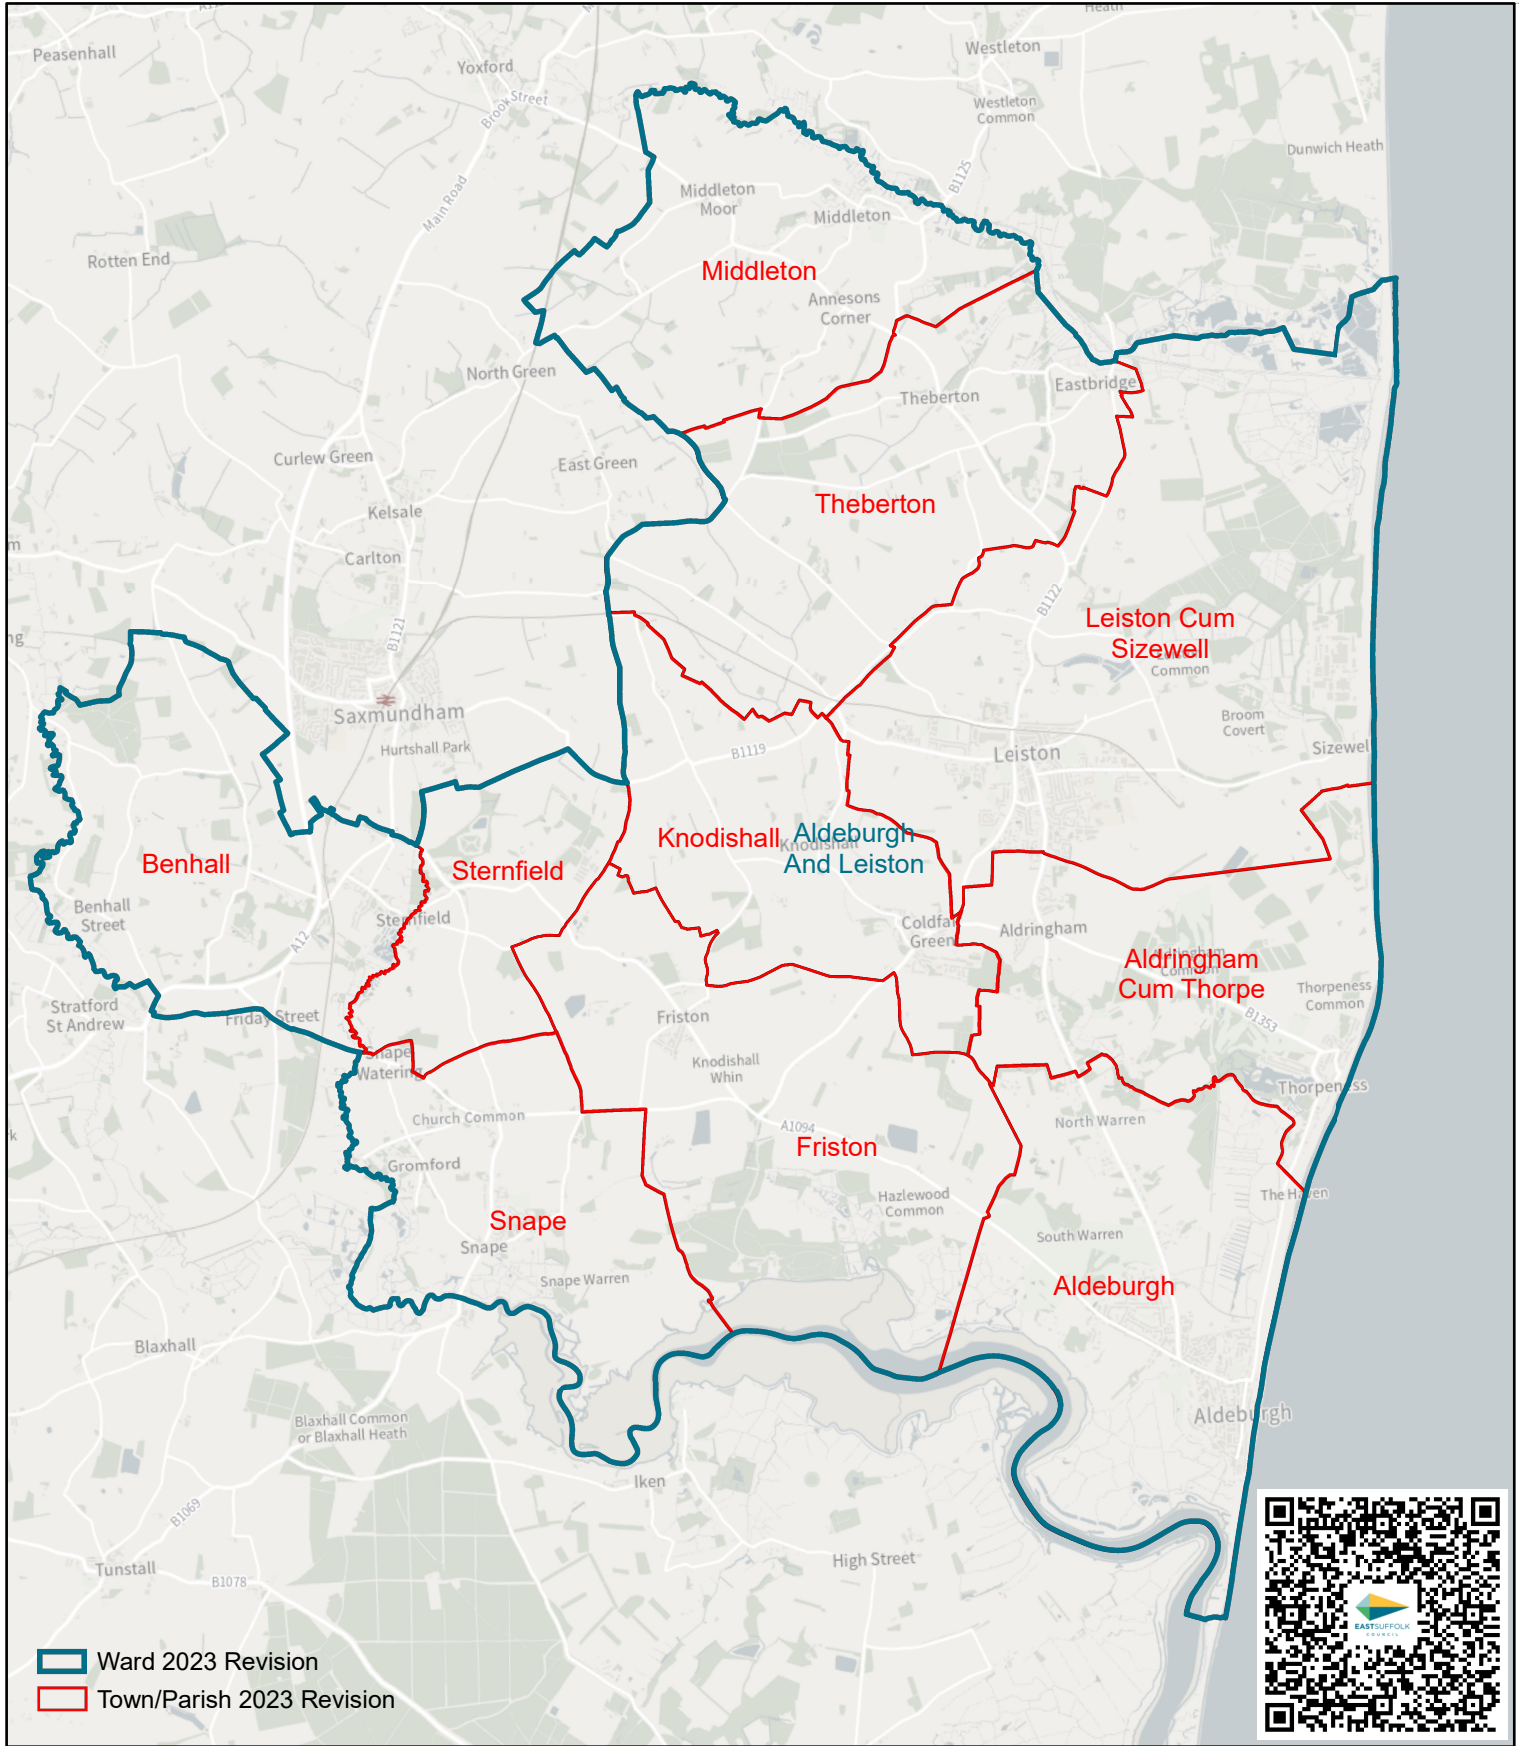

Aldeburgh and Leiston District Ward Inc Town/Parishes 2023 Changes

Ward 2023 Revision
 Town/Parish 2023 Revision

Scale: 1:70,086

Date Printed: 01/02/2023

© Crown copyright 2023 OS SLA100019684.
 You are permitted to use this data solely to enable you to respond to, or interact with, the organisation that provided you with the data.
 You are not permitted to copy, sub-licence, distribute or sell any of this data to third parties in any form.