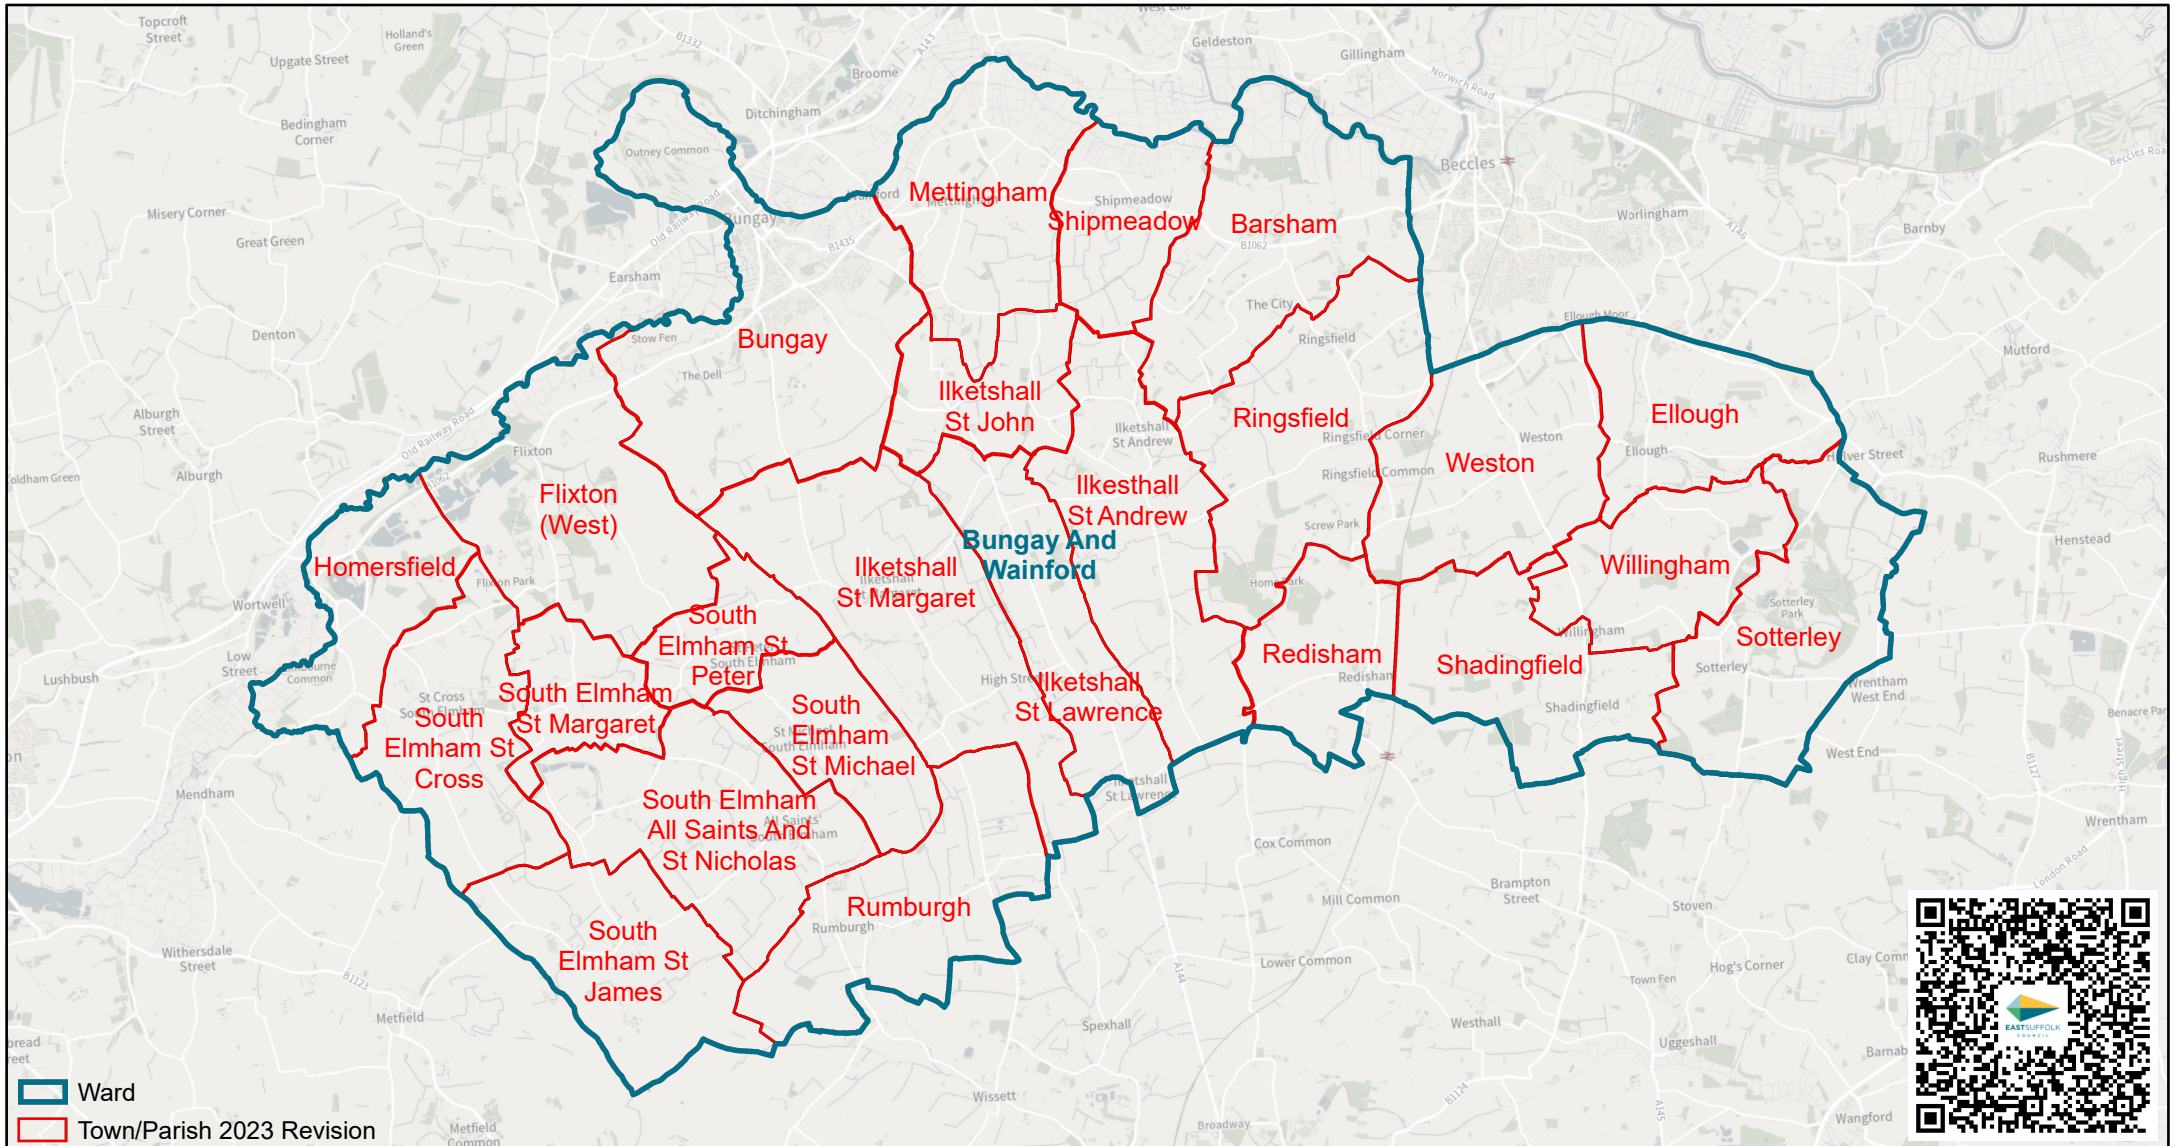

Bungay and Wainford District Ward Inc Town/Parishes 2023 Revision

© Crown copyright 2023 OS SLA100019684.
You are permitted to use this data solely to enable you to respond to, or interact with, the organisation that provided you with the data.
You are not permitted to copy, sub-licence, distribute or sell any of this data to third parties in any form.

Scale: 1:89,906

Date Printed: 01/02/2023