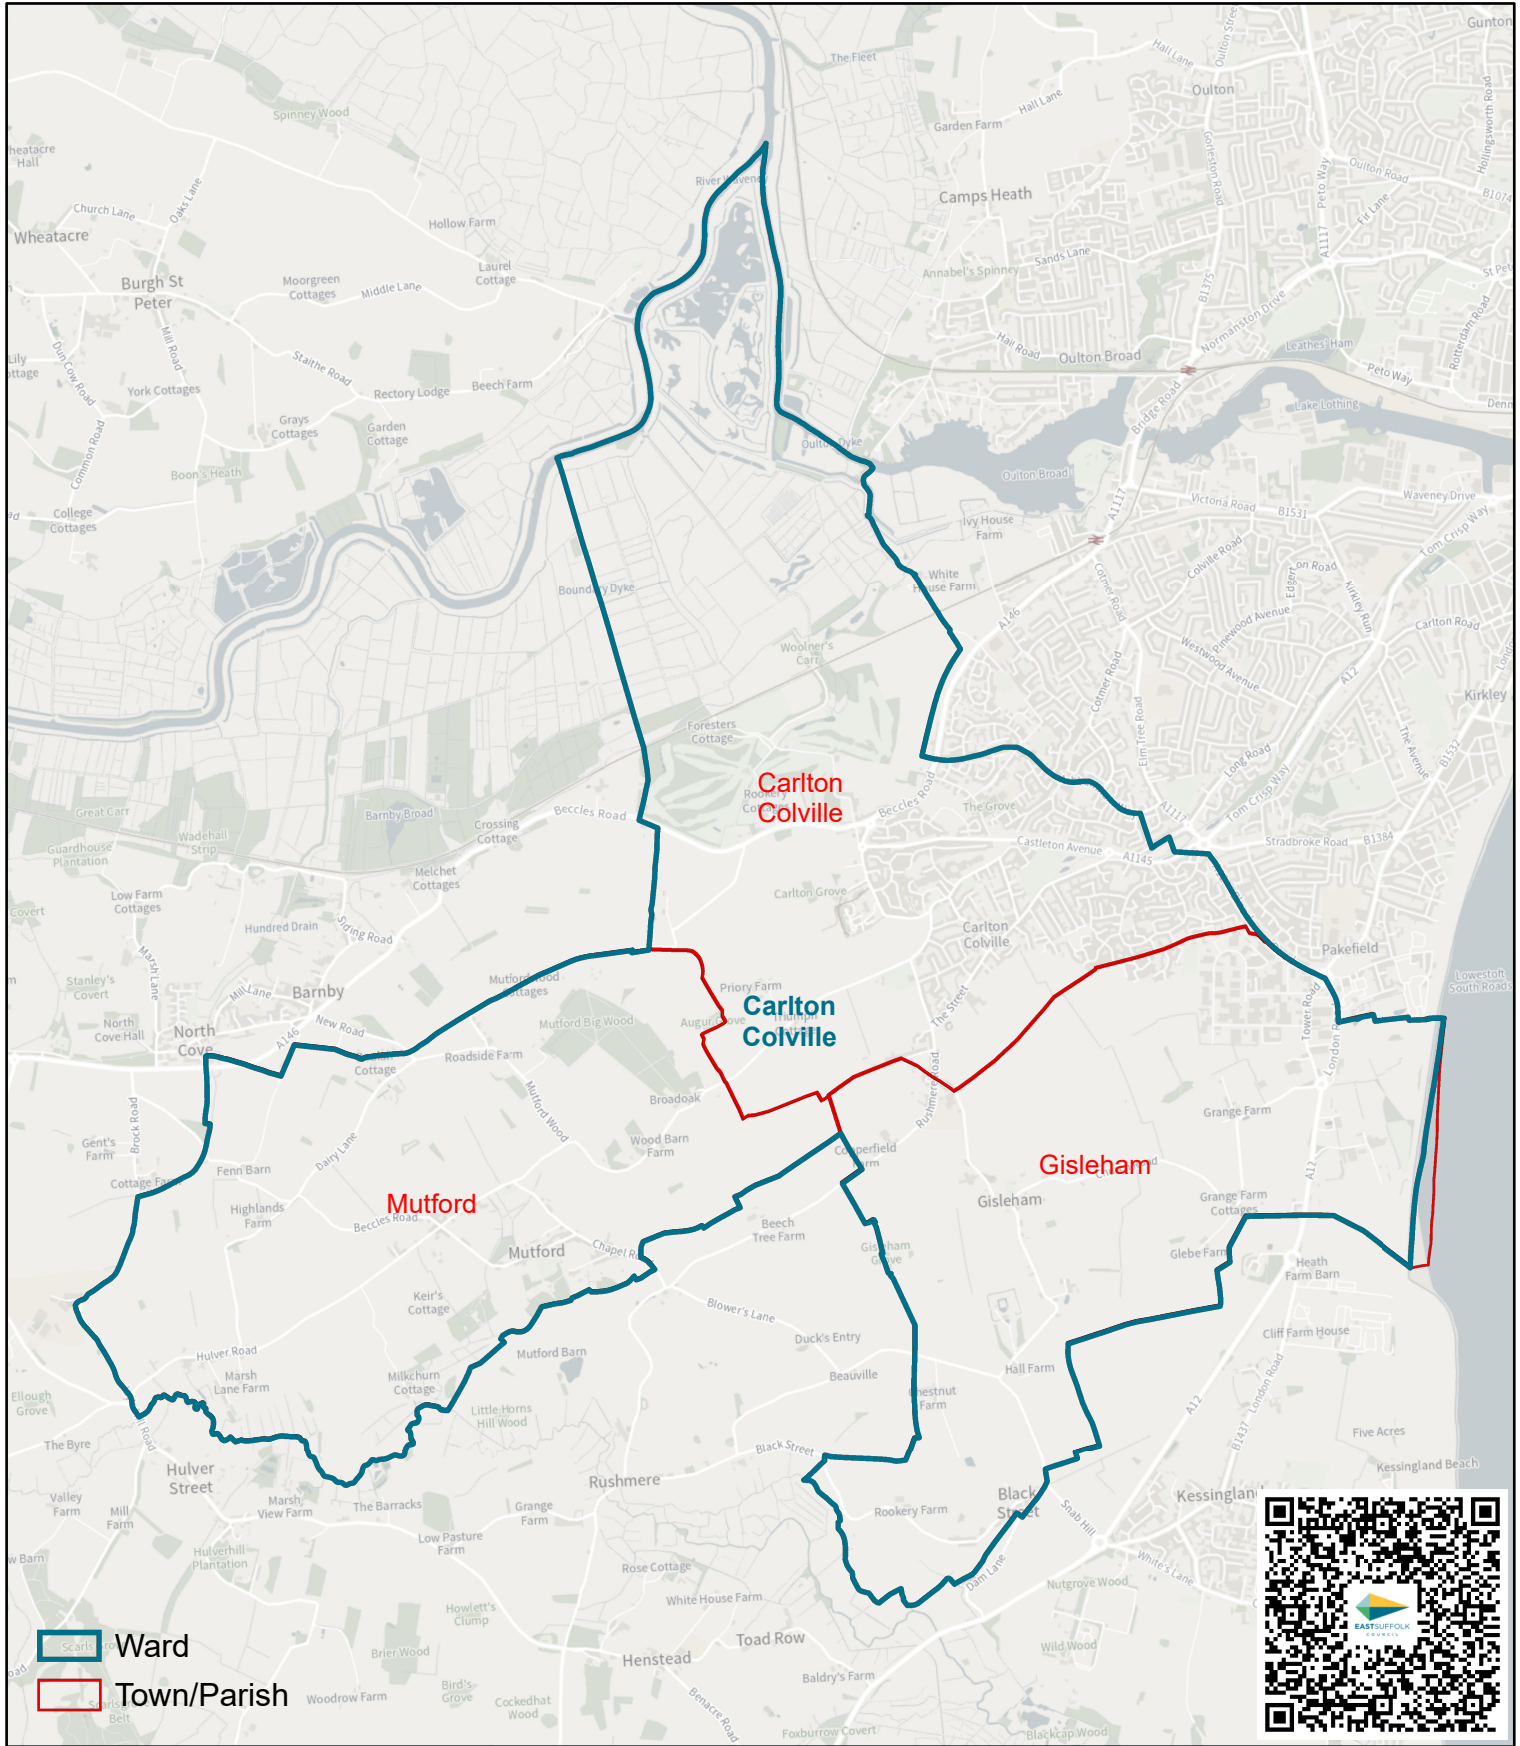

Carlton Colville District Ward Inc Town/Parishes

Scale: 1:41,948

Date Printed: 17/01/2023

© Crown copyright 2023 OS SLA100019684.
You are permitted to use this data solely to enable you to respond to,
or interact with, the organisation that provided you with the data.
You are not permitted to copy, sub-licence, distribute or sell any of this
data to third parties in any form.