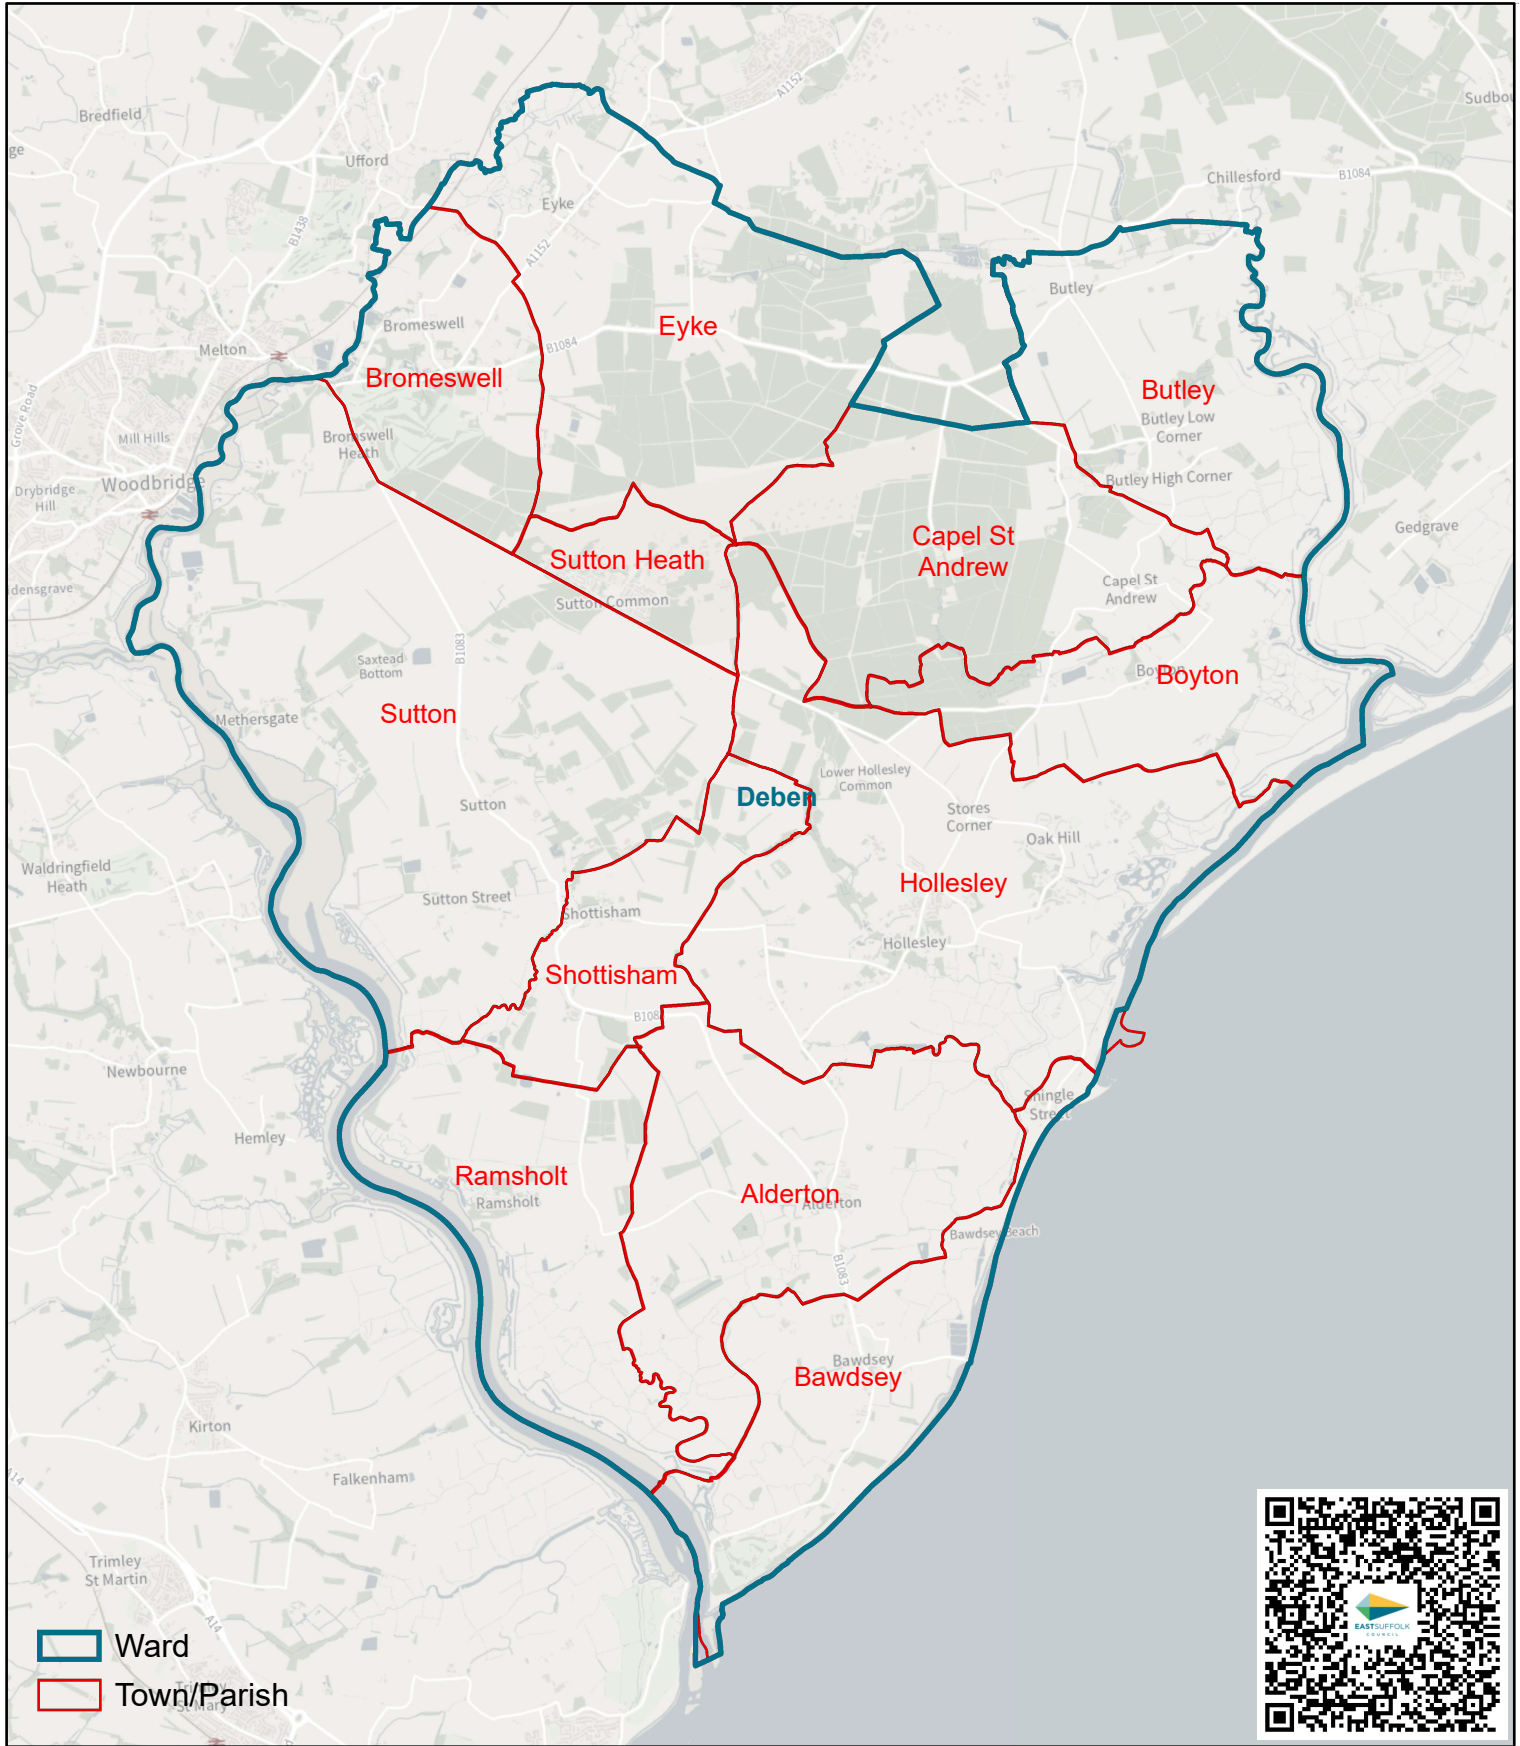

Deben District Ward Inc Town/Parishes

Scale: 1:77,752

Date Printed: 17/01/2023

© Crown copyright 2023 OS SLA100019684.
You are permitted to use this data solely to enable you to respond to,
or interact with, the organisation that provided you with the data.
You are not permitted to copy, sub-licence, distribute or sell any of this
data to third parties in any form.