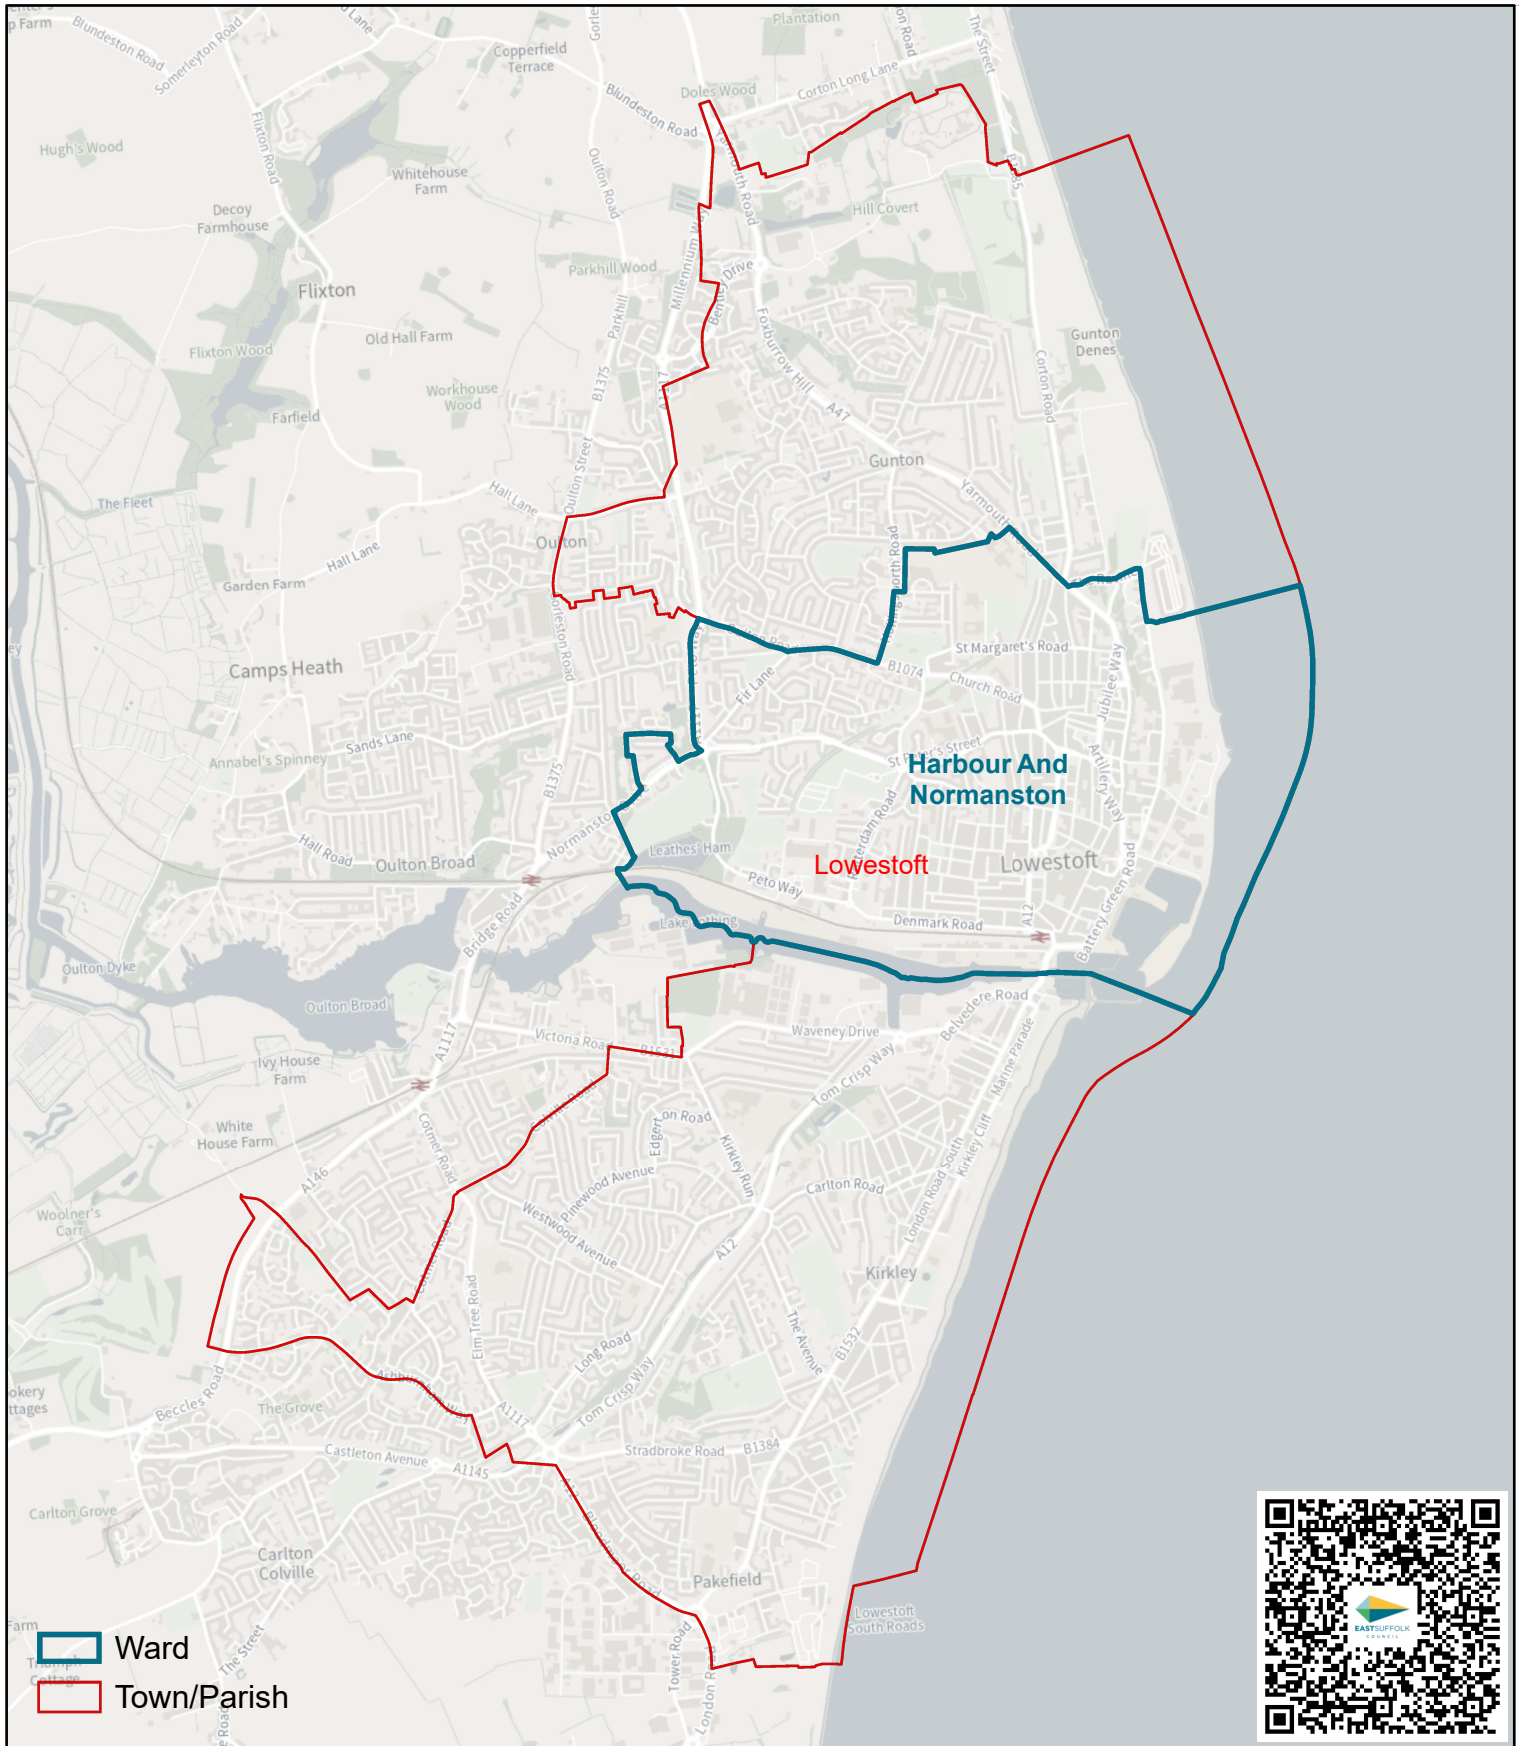

# Harbour and Normanston District Ward Inc Town/Parishes

Ward  
Town/Parish

Scale: 1:34,680

Date Printed: 18/01/2023

© Crown copyright 2023 OS SLA100019684.  
You are permitted to use this data solely to enable you to respond to, or interact with, the organisation that provided you with the data.  
You are not permitted to copy, sub-licence, distribute or sell any of this data to third parties in any form.