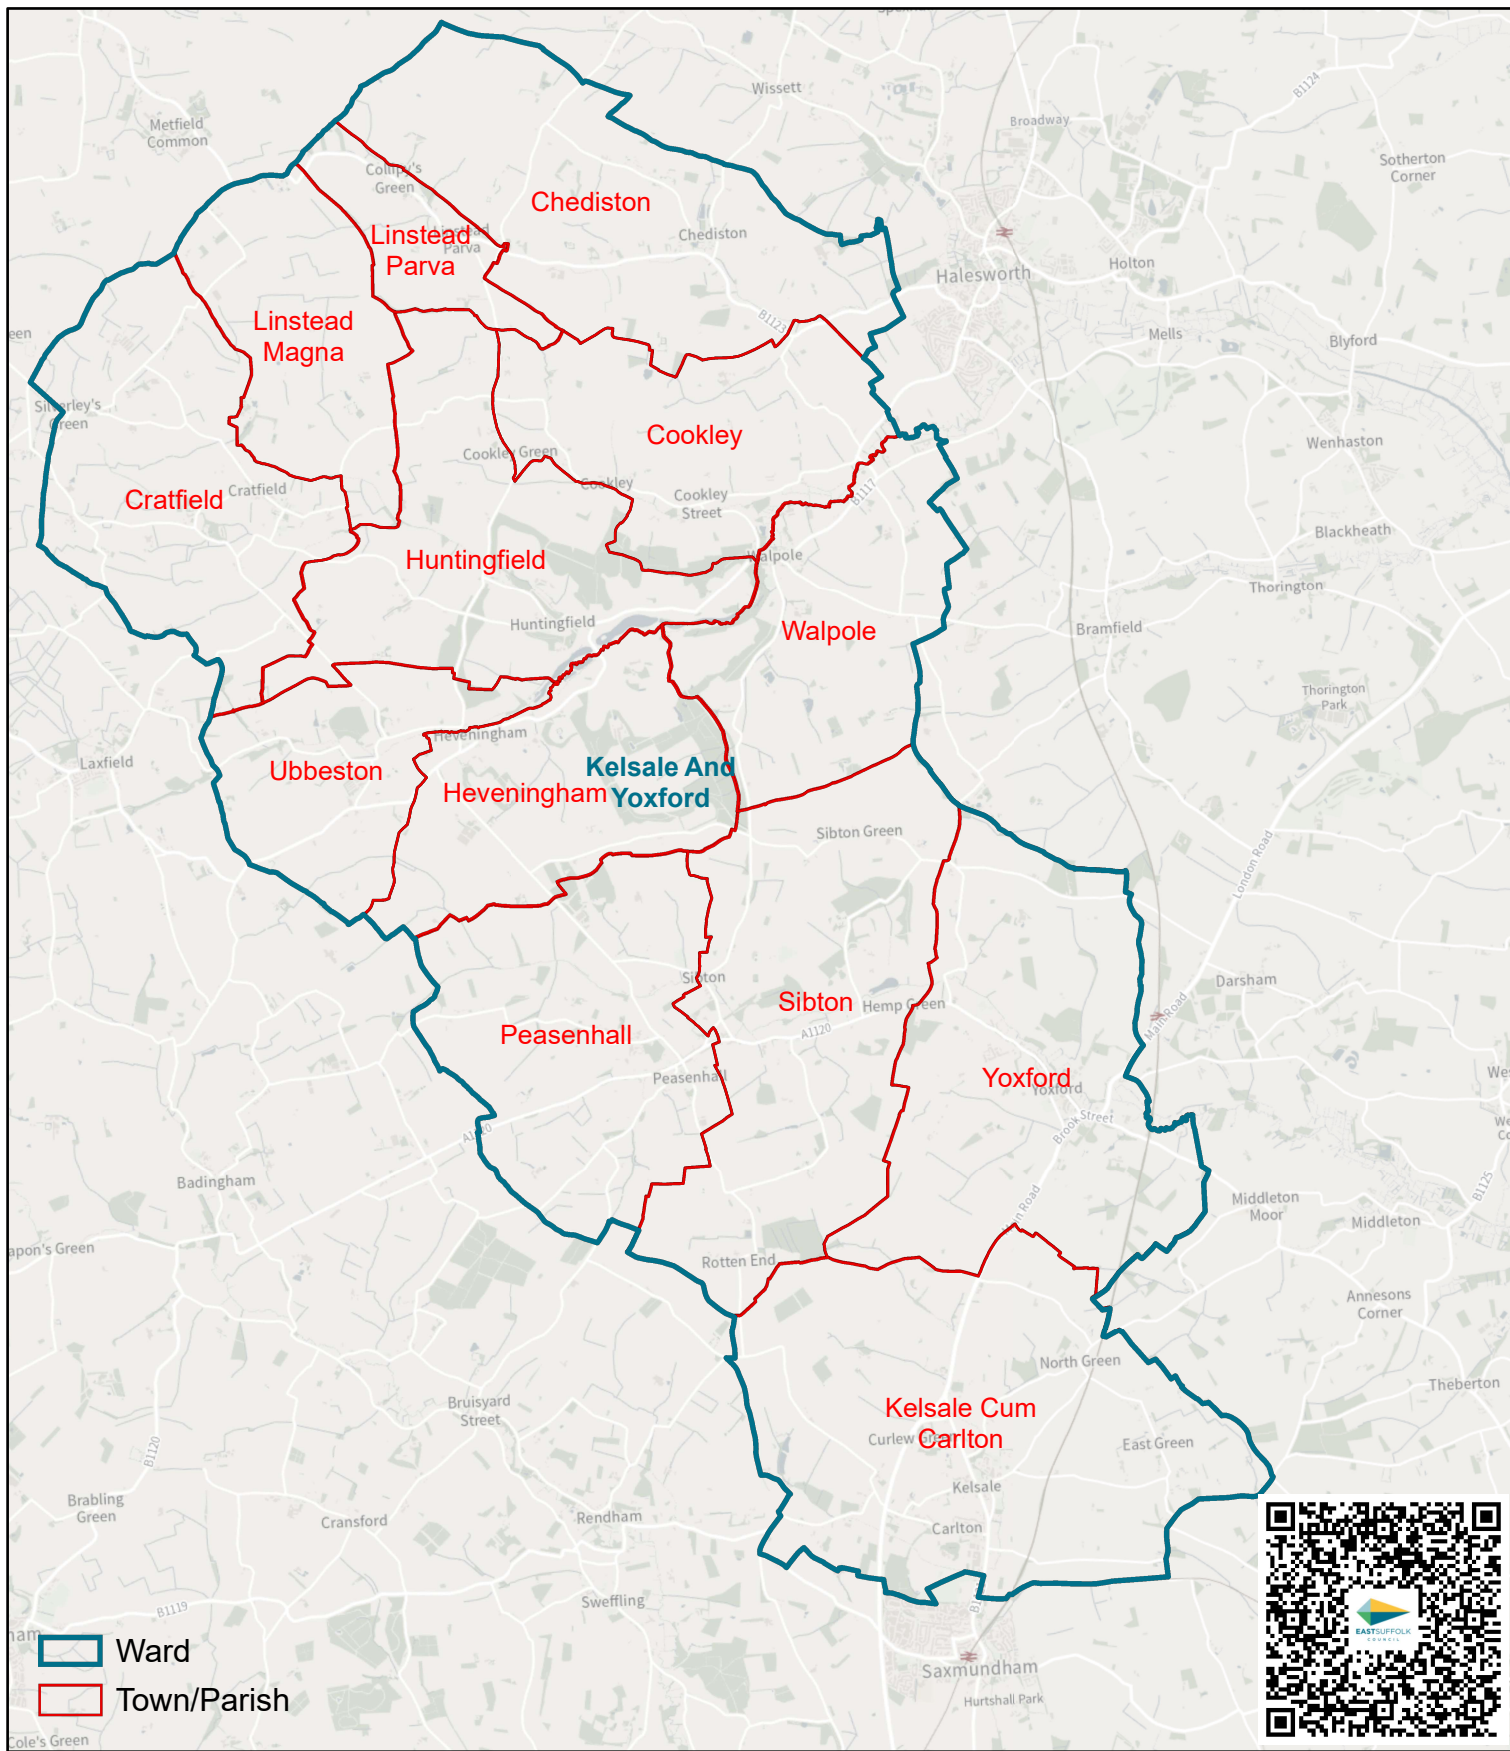

# Kelsale and Yoxford District Ward Inc Town/Parishes

Ward

Town/Parish

Scale: 1:78,201

Date Printed: 17/01/2023

© Crown copyright 2023 OS SLA100019684.  
You are permitted to use this data solely to enable you to respond to, or interact with, the organisation that provided you with the data.  
You are not permitted to copy, sub-licence, distribute or sell any of this data to third parties in any form.

N