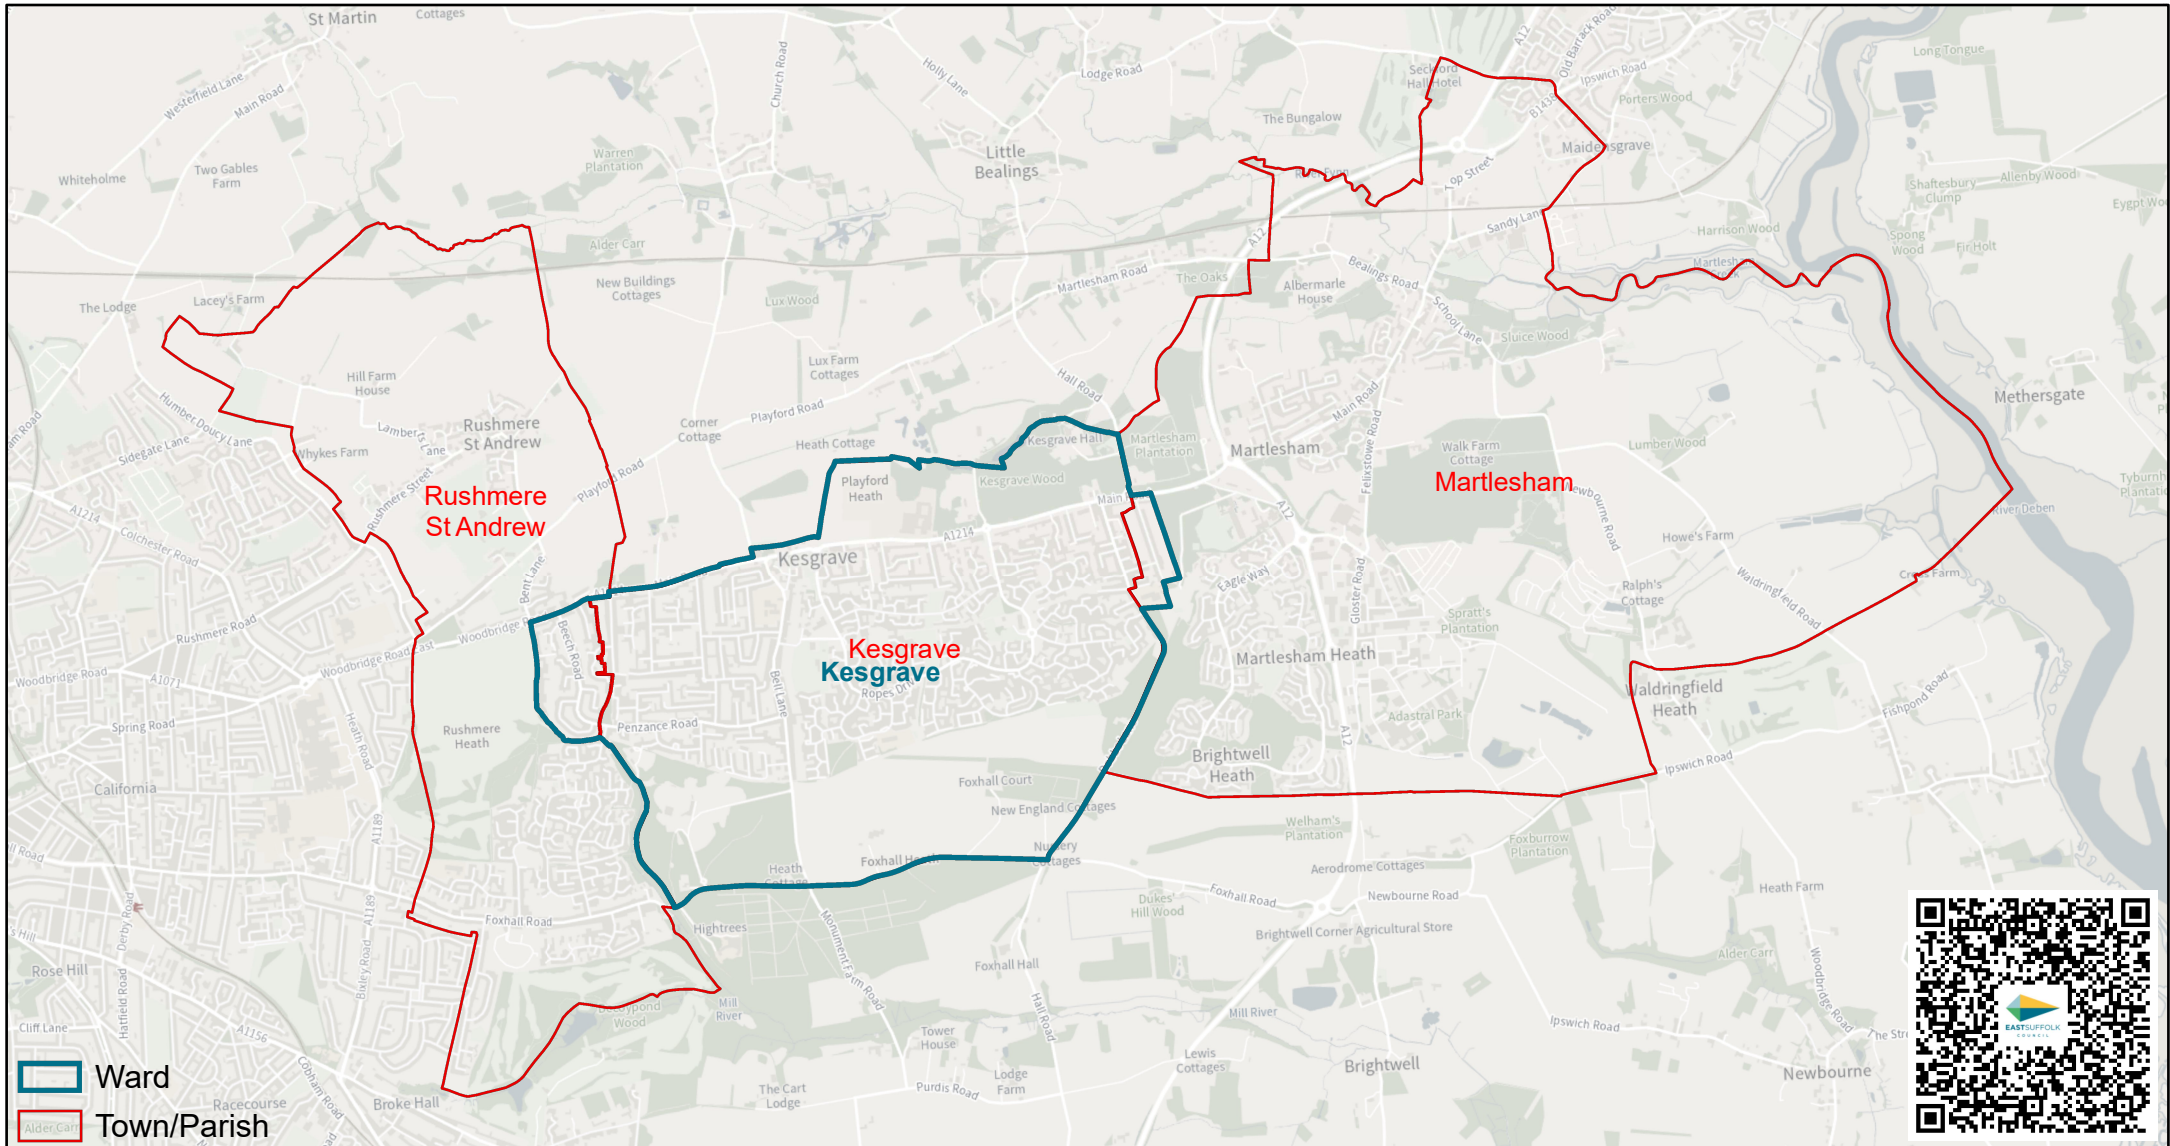

# Kesgrave District Ward Inc Town/Parishes

© Crown copyright 2023 OS SLA100019684.  
You are permitted to use this data solely to enable you to respond to, or interact with, the organisation that provided you with the data.  
You are not permitted to copy, sub-licence, distribute or sell any of this data to third parties in any form.

Scale: 1:40,373

Date Printed: 17/01/2023