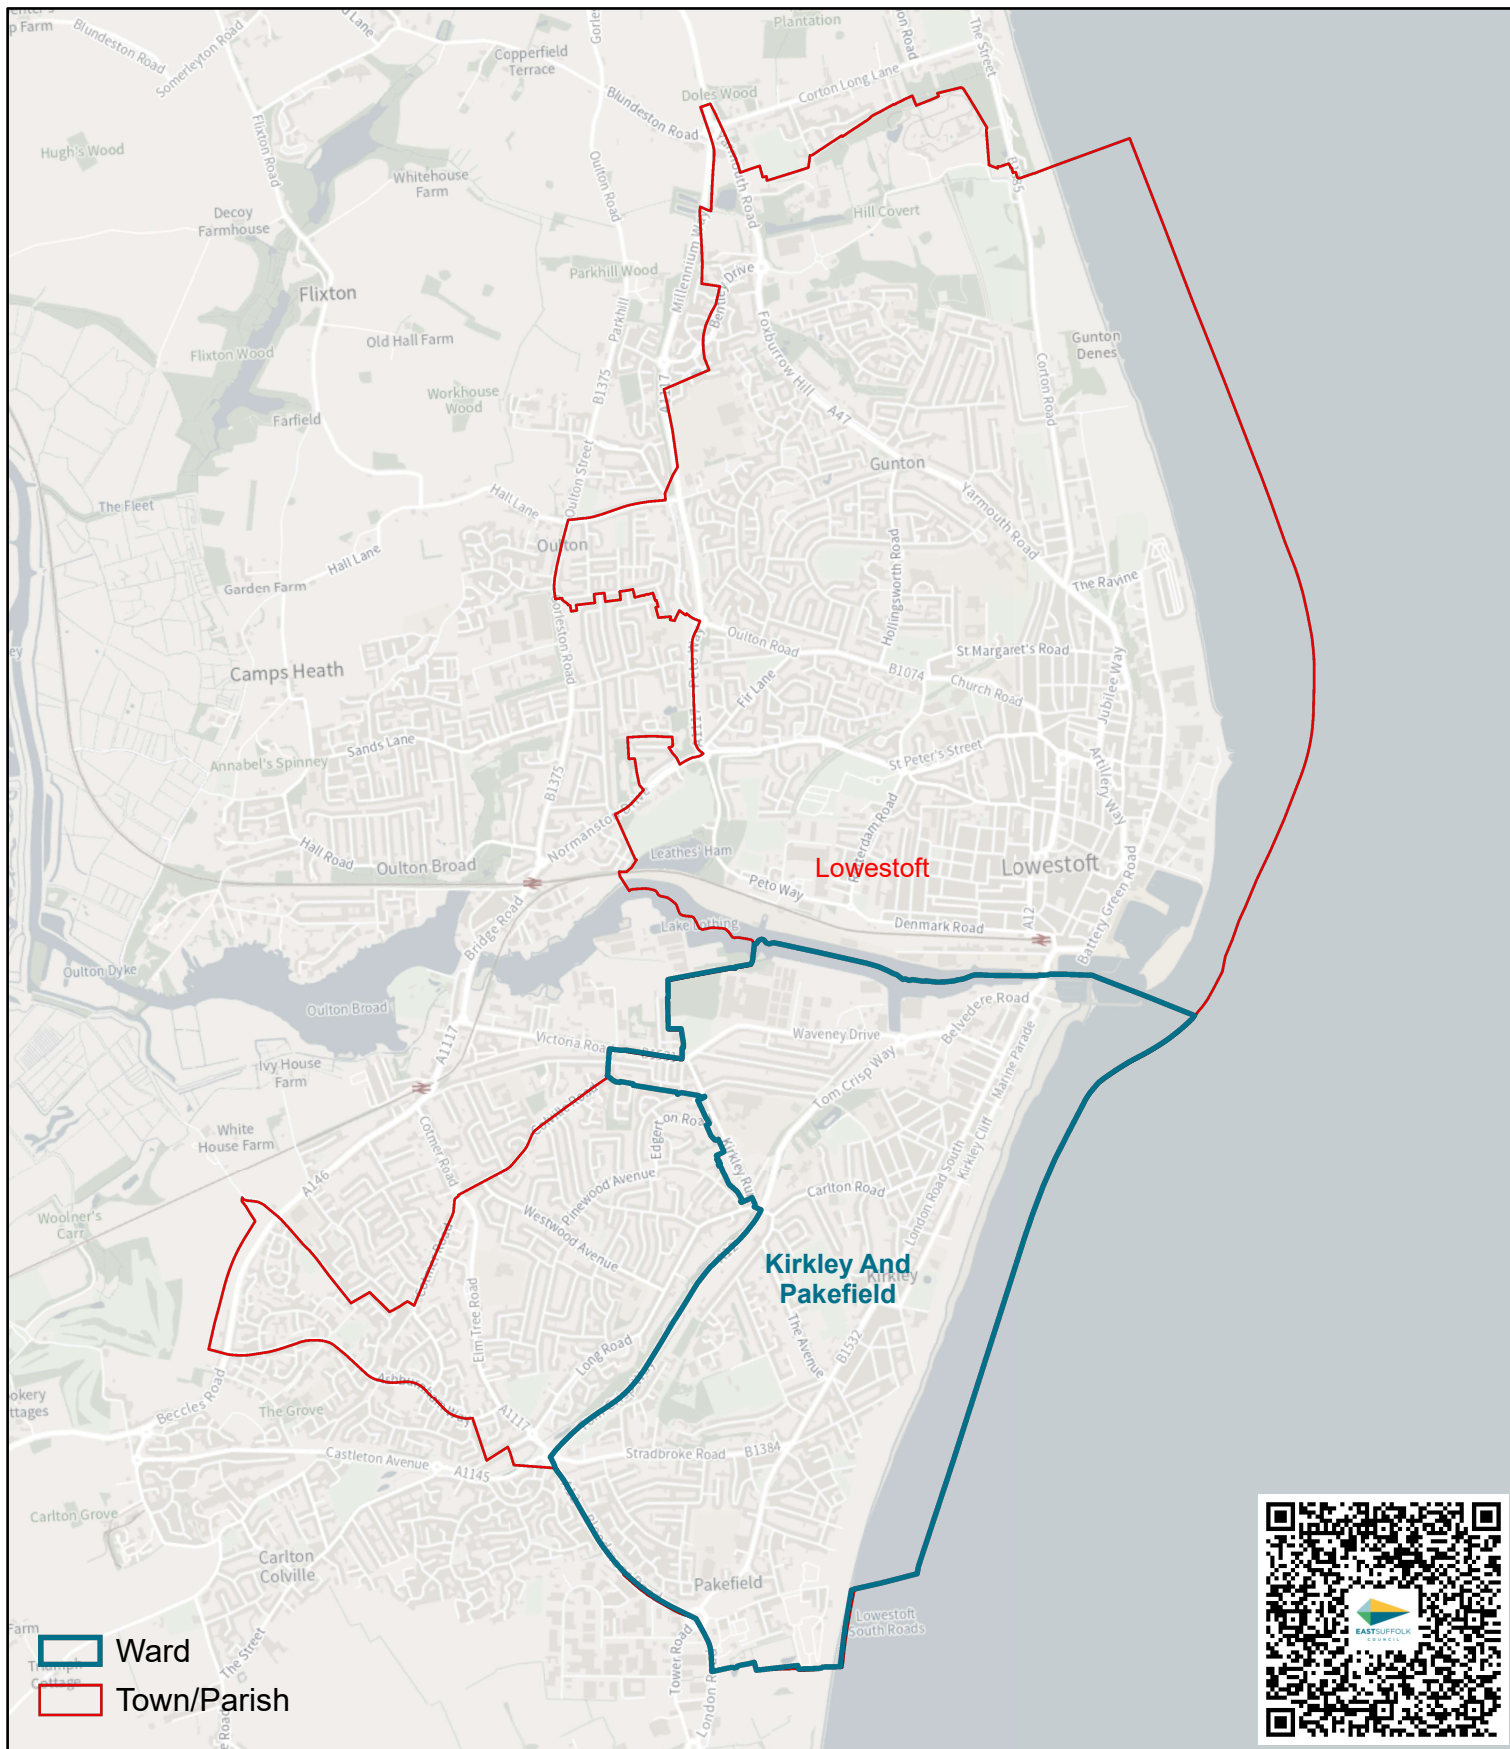

# Kirkley and Pakefield District Ward Inc Town/Parishes

Ward  
 Town/Parish

Scale: 1:34,680

Date Printed: 17/01/2023

© Crown copyright 2023 OS SLA100019684.  
 You are permitted to use this data solely to enable you to respond to, or interact with, the organisation that provided you with the data.  
 You are not permitted to copy, sub-licence, distribute or sell any of this data to third parties in any form.