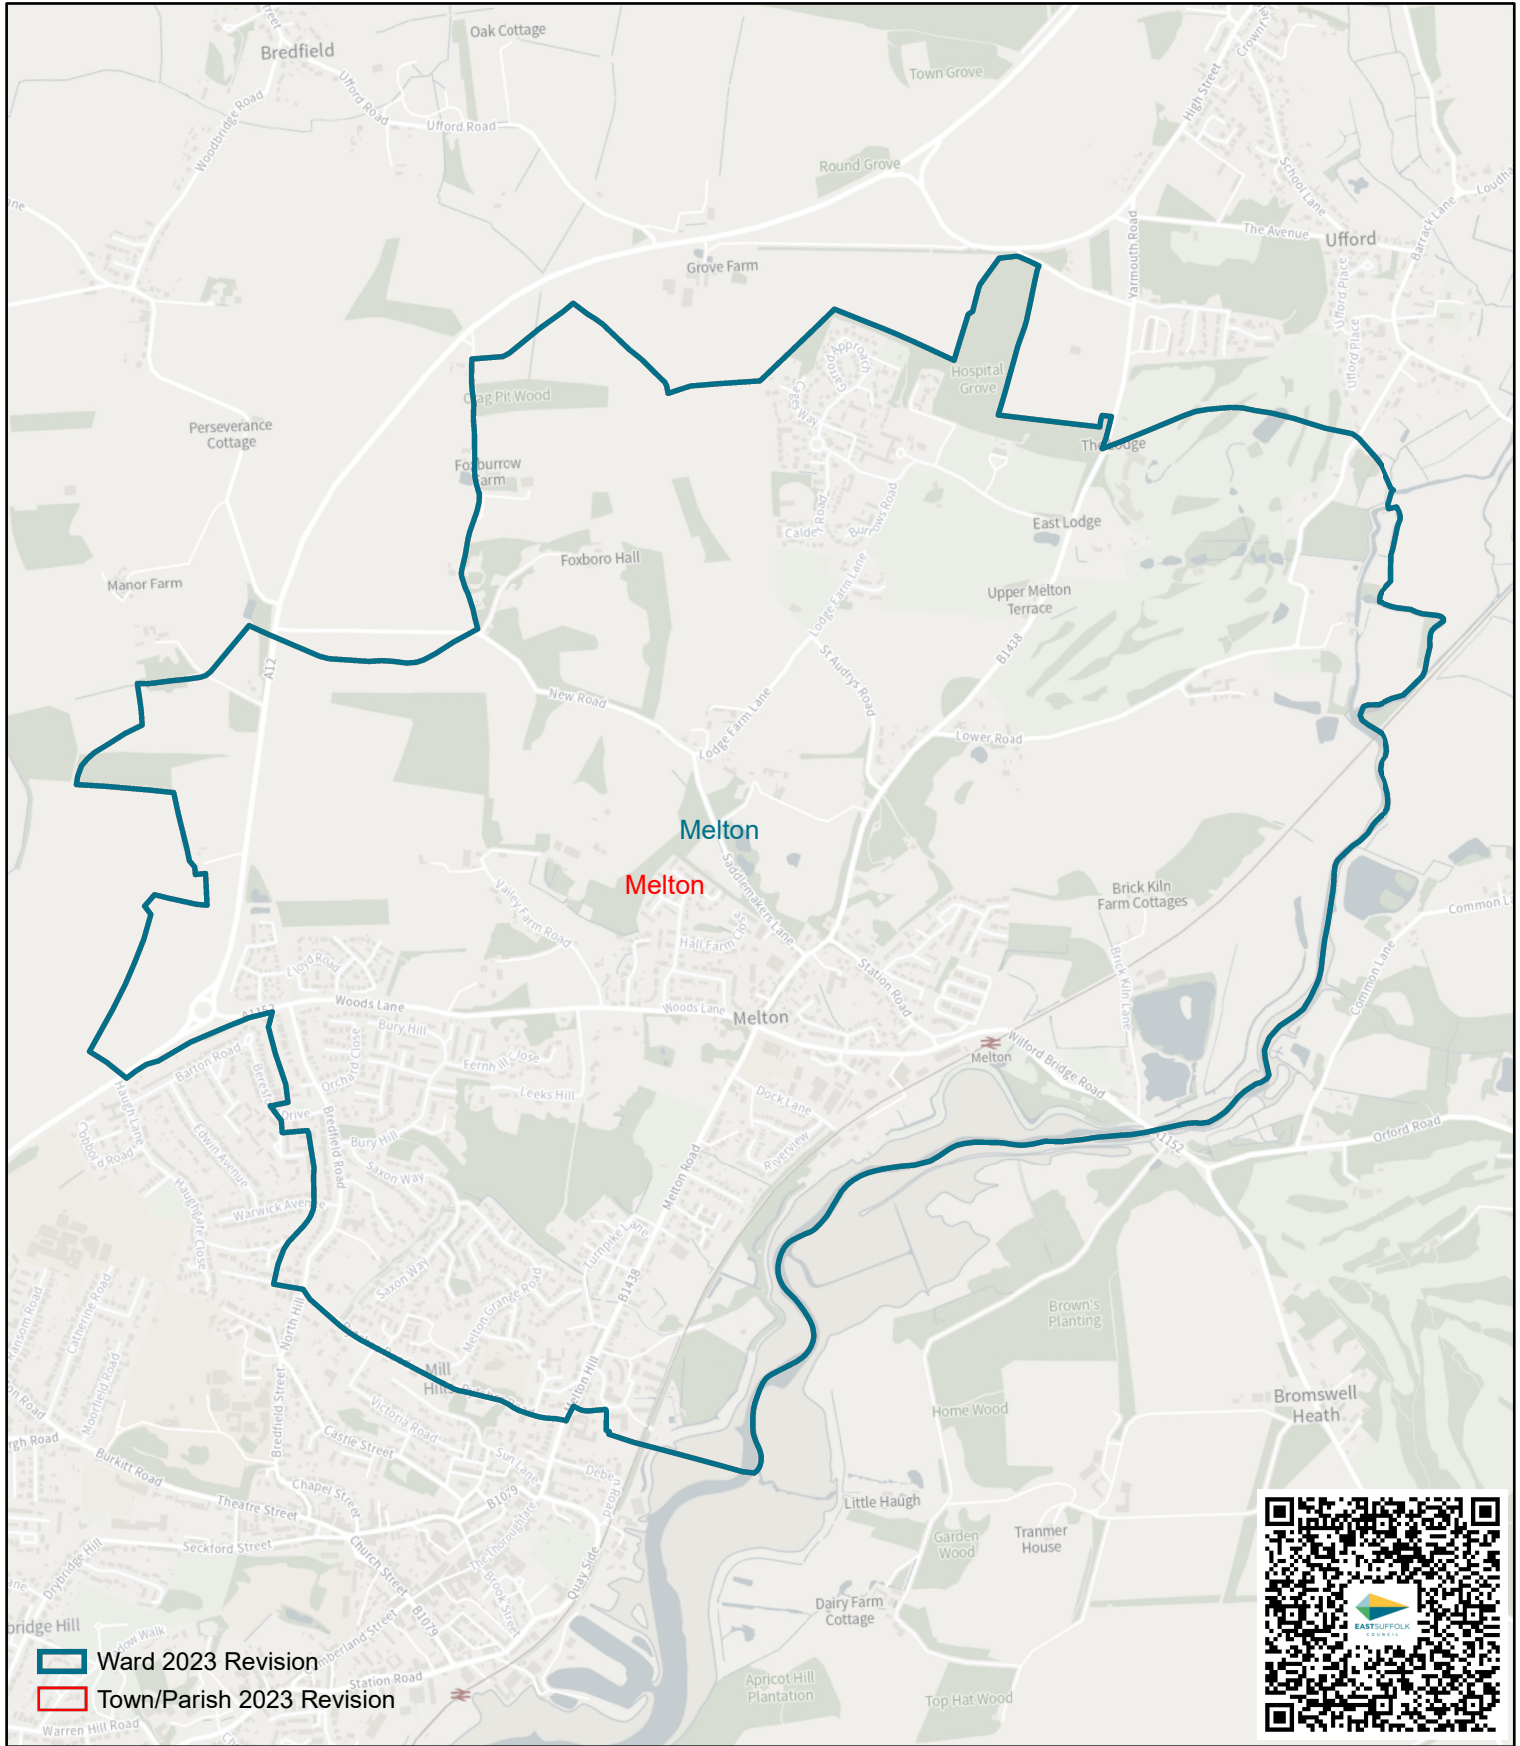

Melton District Ward Inc Town/Parishes 2023 Changes

Scale: 1:18,878

Date Printed: 02/02/2023

© Crown copyright 2023 OS SLA100019684.
You are permitted to use this data solely to enable you to respond to, or interact with, the organisation that provided you with the data.
You are not permitted to copy, sub-licence, distribute or sell any of this data to third parties in any form.