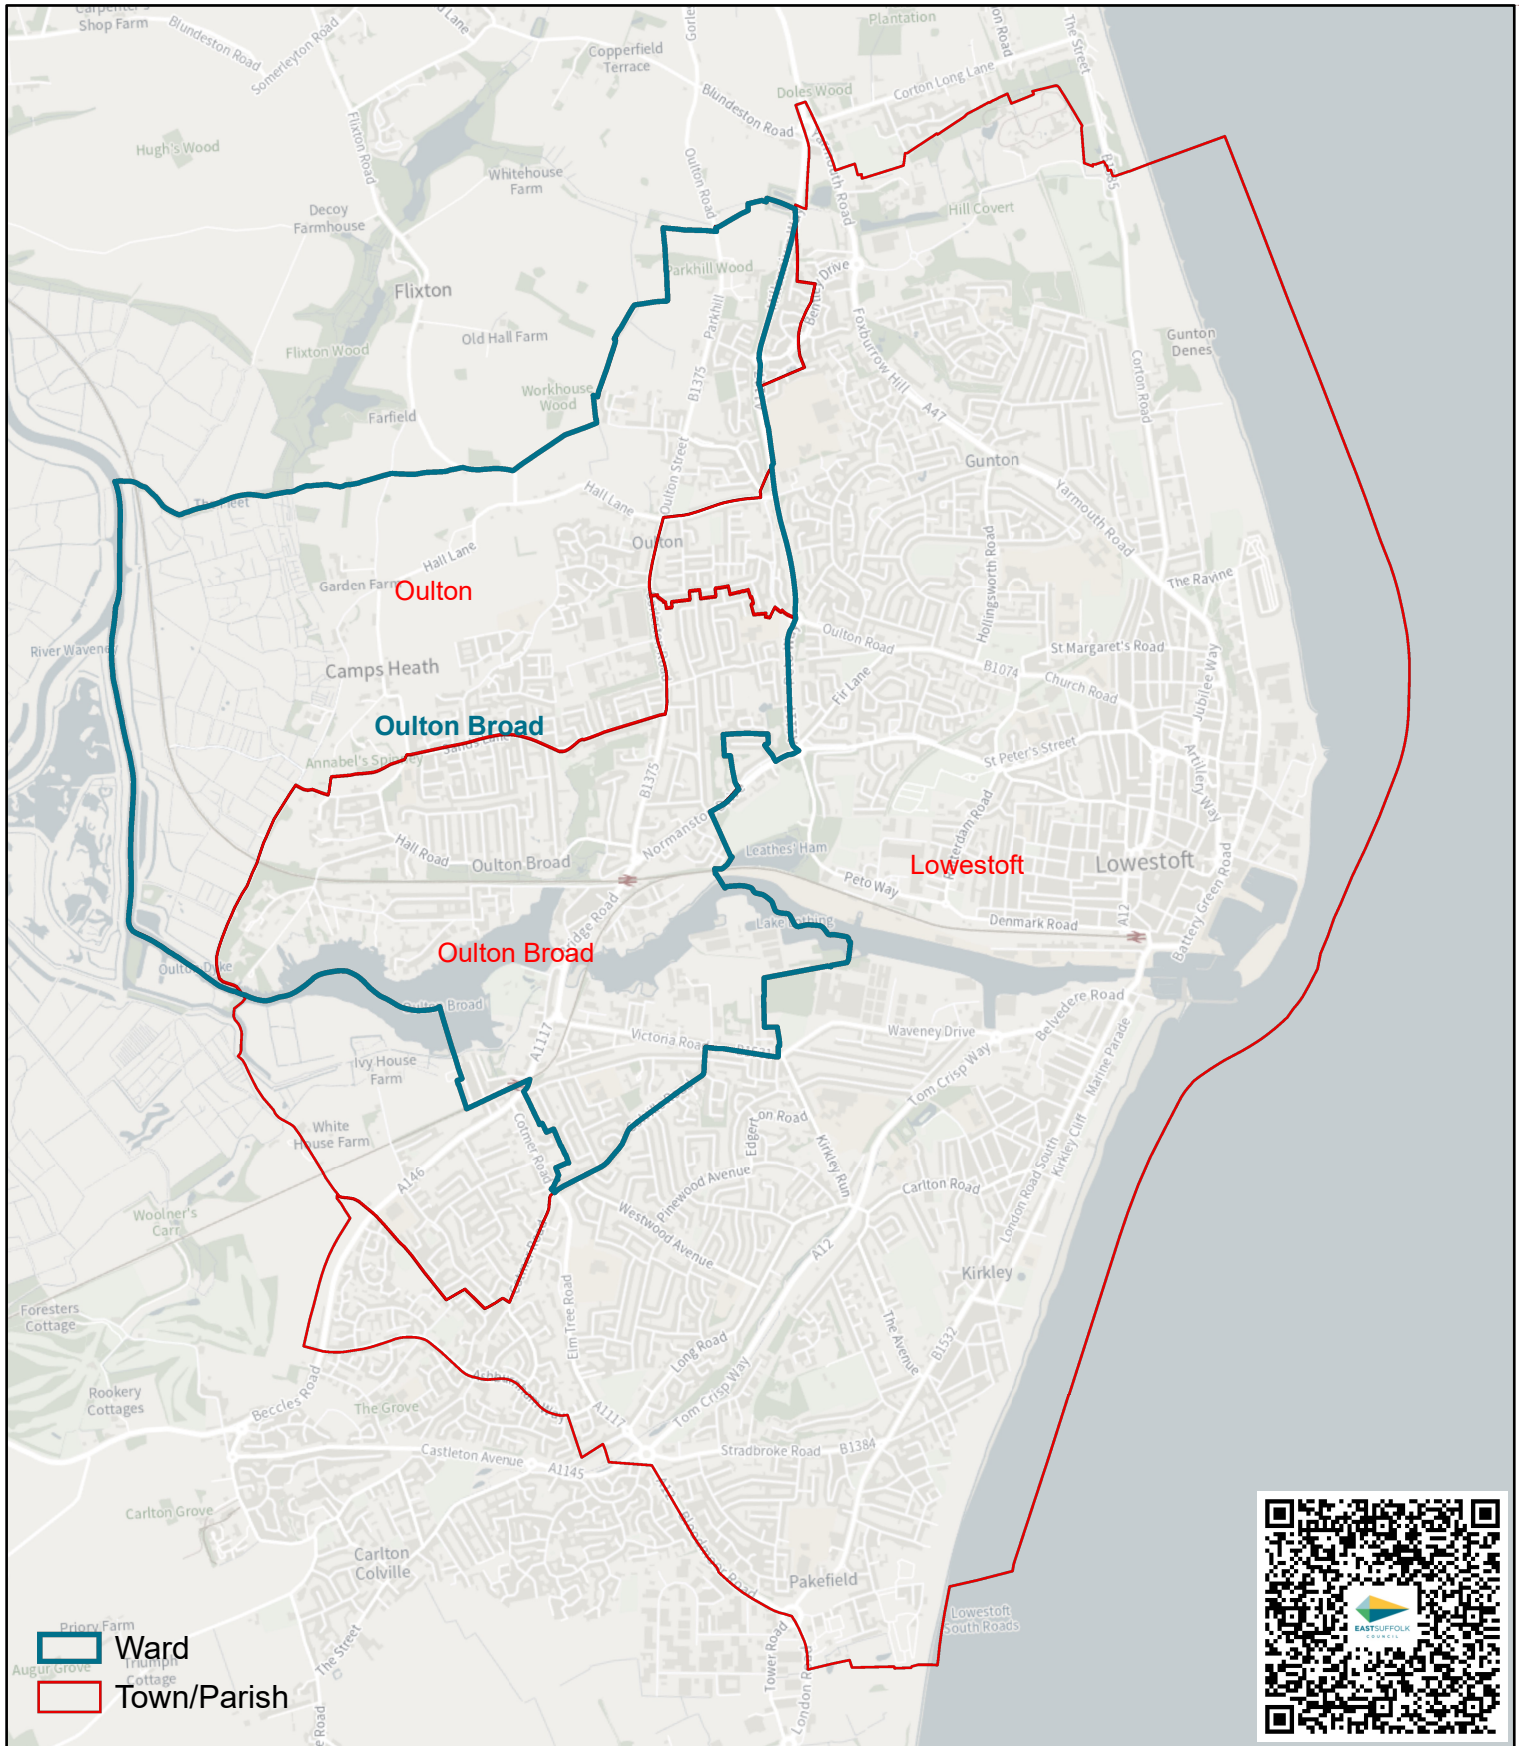

Oulton Broad District Ward Inc Town/Parishes

Scale: 1:34,684

Date Printed: 18/01/2023

© Crown copyright 2023 OS SLA100019684.
You are permitted to use this data solely to enable you to respond to,
or interact with, the organisation that provided you with the data.
You are not permitted to copy, sub-licence, distribute or sell any of this
data to third parties in any form.