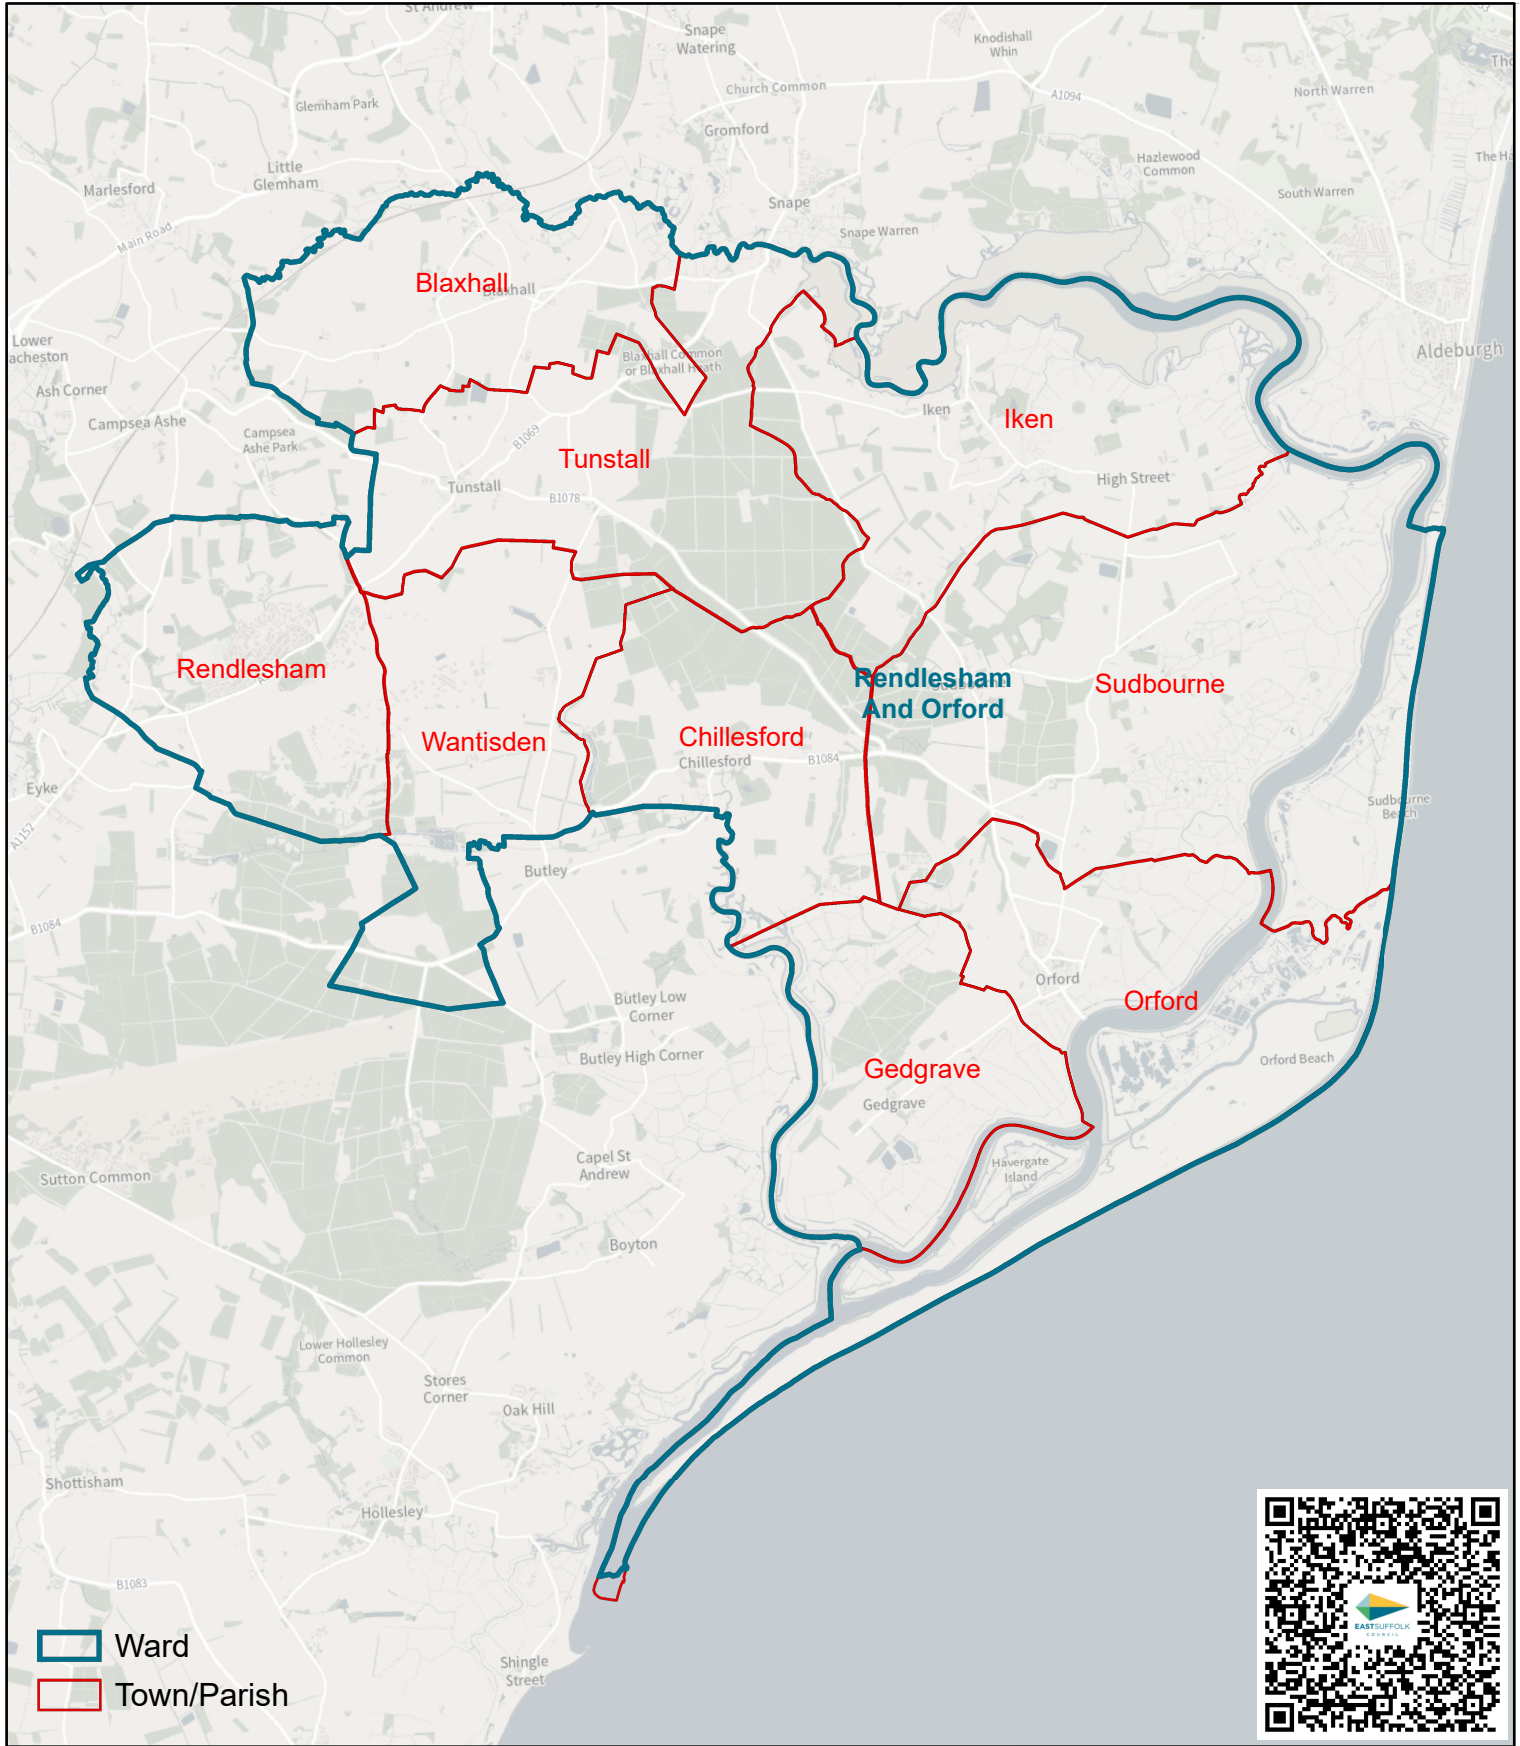

Rendlesham and Orford District Ward Inc Town/Parishes

Scale: 1:79,383

Date Printed: 17/01/2023

© Crown copyright 2023 OS SLA100019684.
You are permitted to use this data solely to enable you to respond to, or interact with, the organisation that provided you with the data.
You are not permitted to copy, sub-licence, distribute or sell any of this data to third parties in any form.