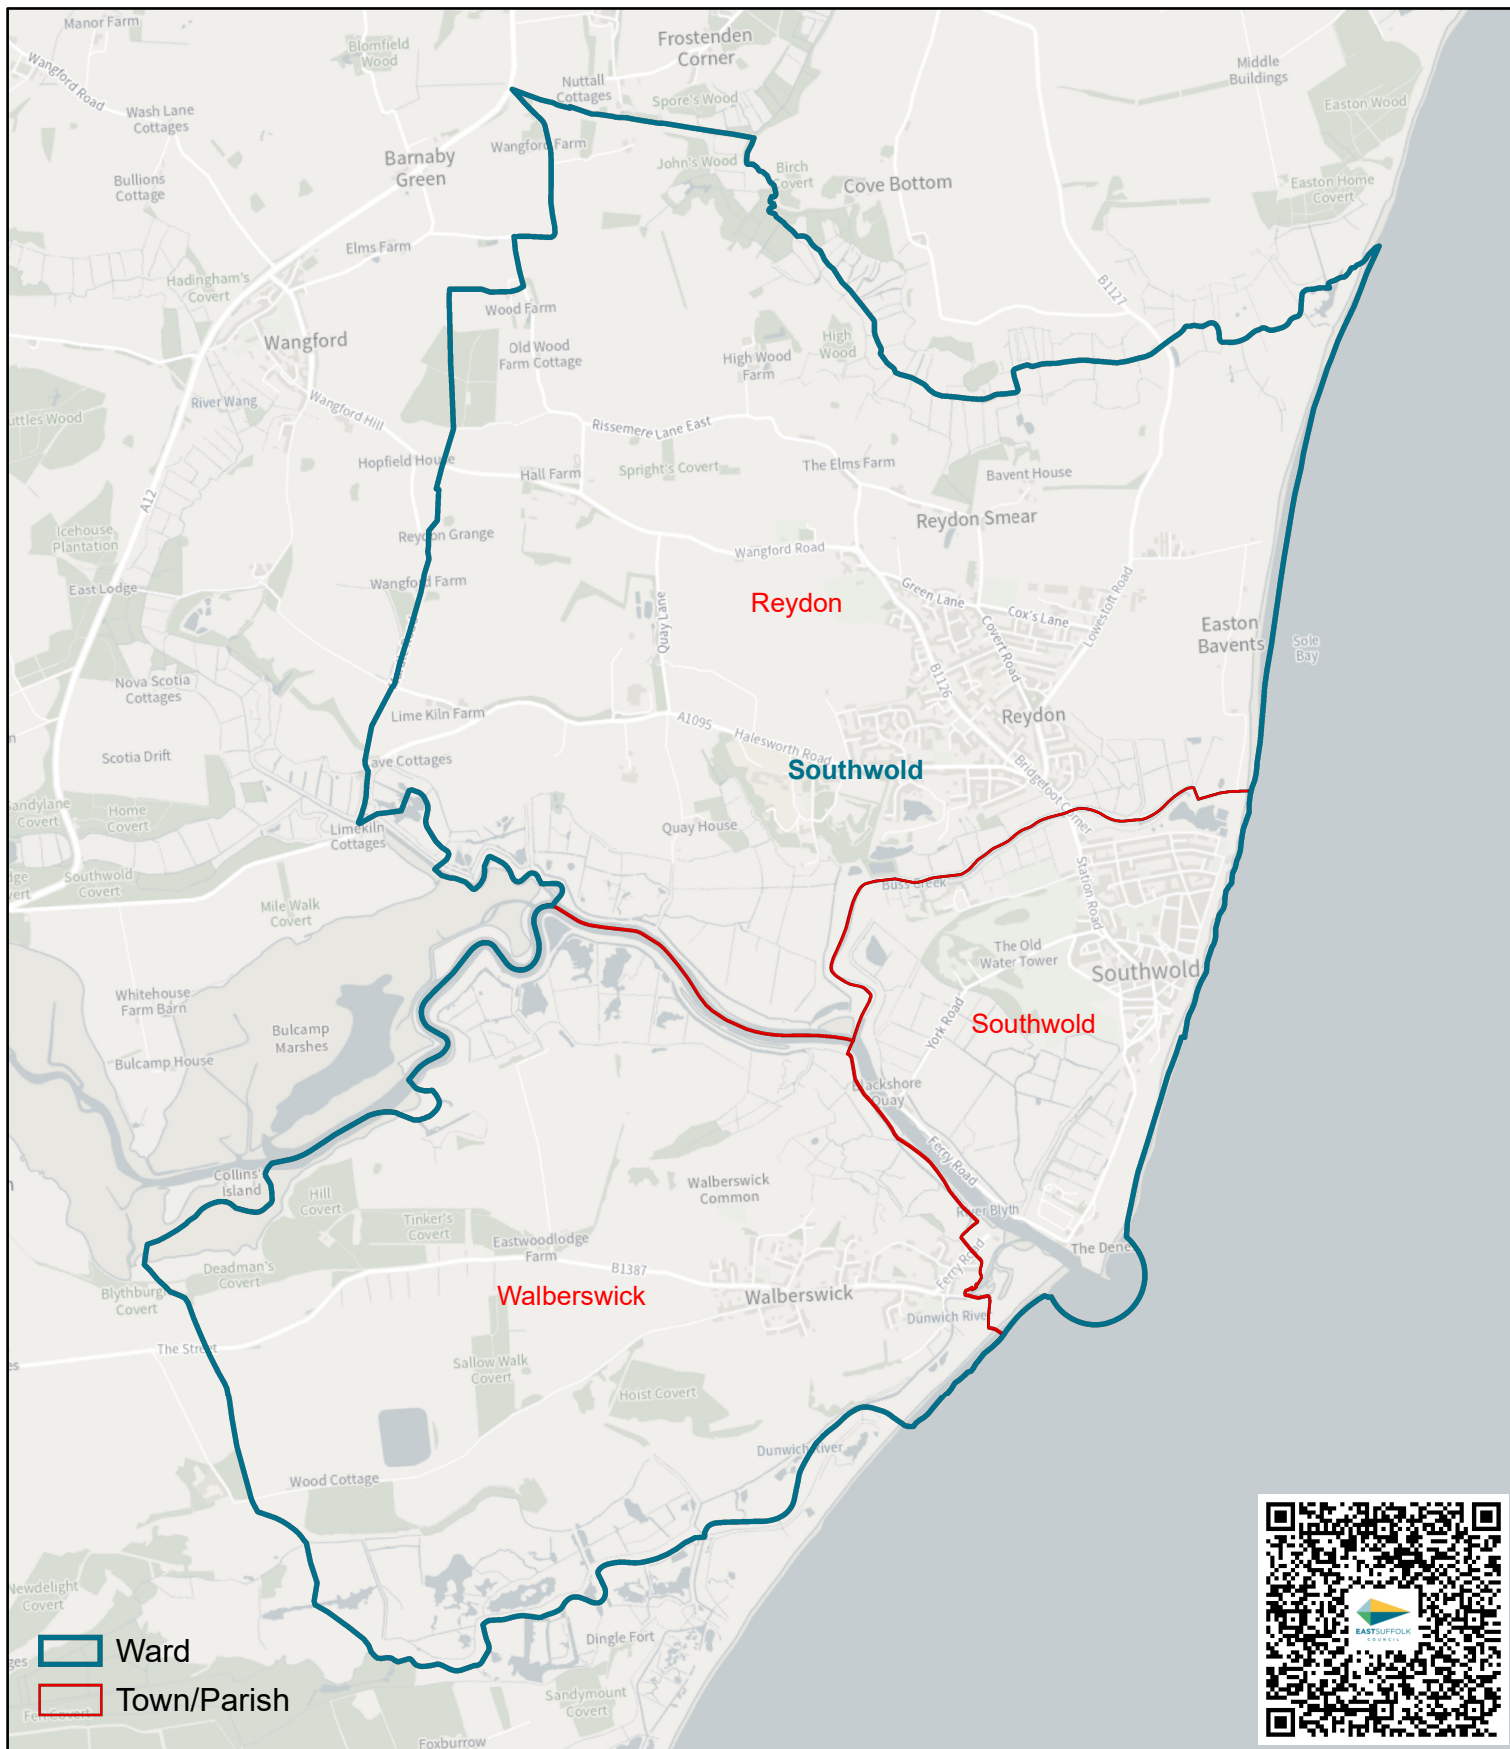

Southwold District Ward Inc Town/Parishes

Scale: 1:35,303

Date Printed: 17/01/2023

© Crown copyright 2023 OS SLA100019684.
You are permitted to use this data solely to enable you to respond to,
or interact with, the organisation that provided you with the data.
You are not permitted to copy, sub-licence, distribute or sell any of this
data to third parties in any form.