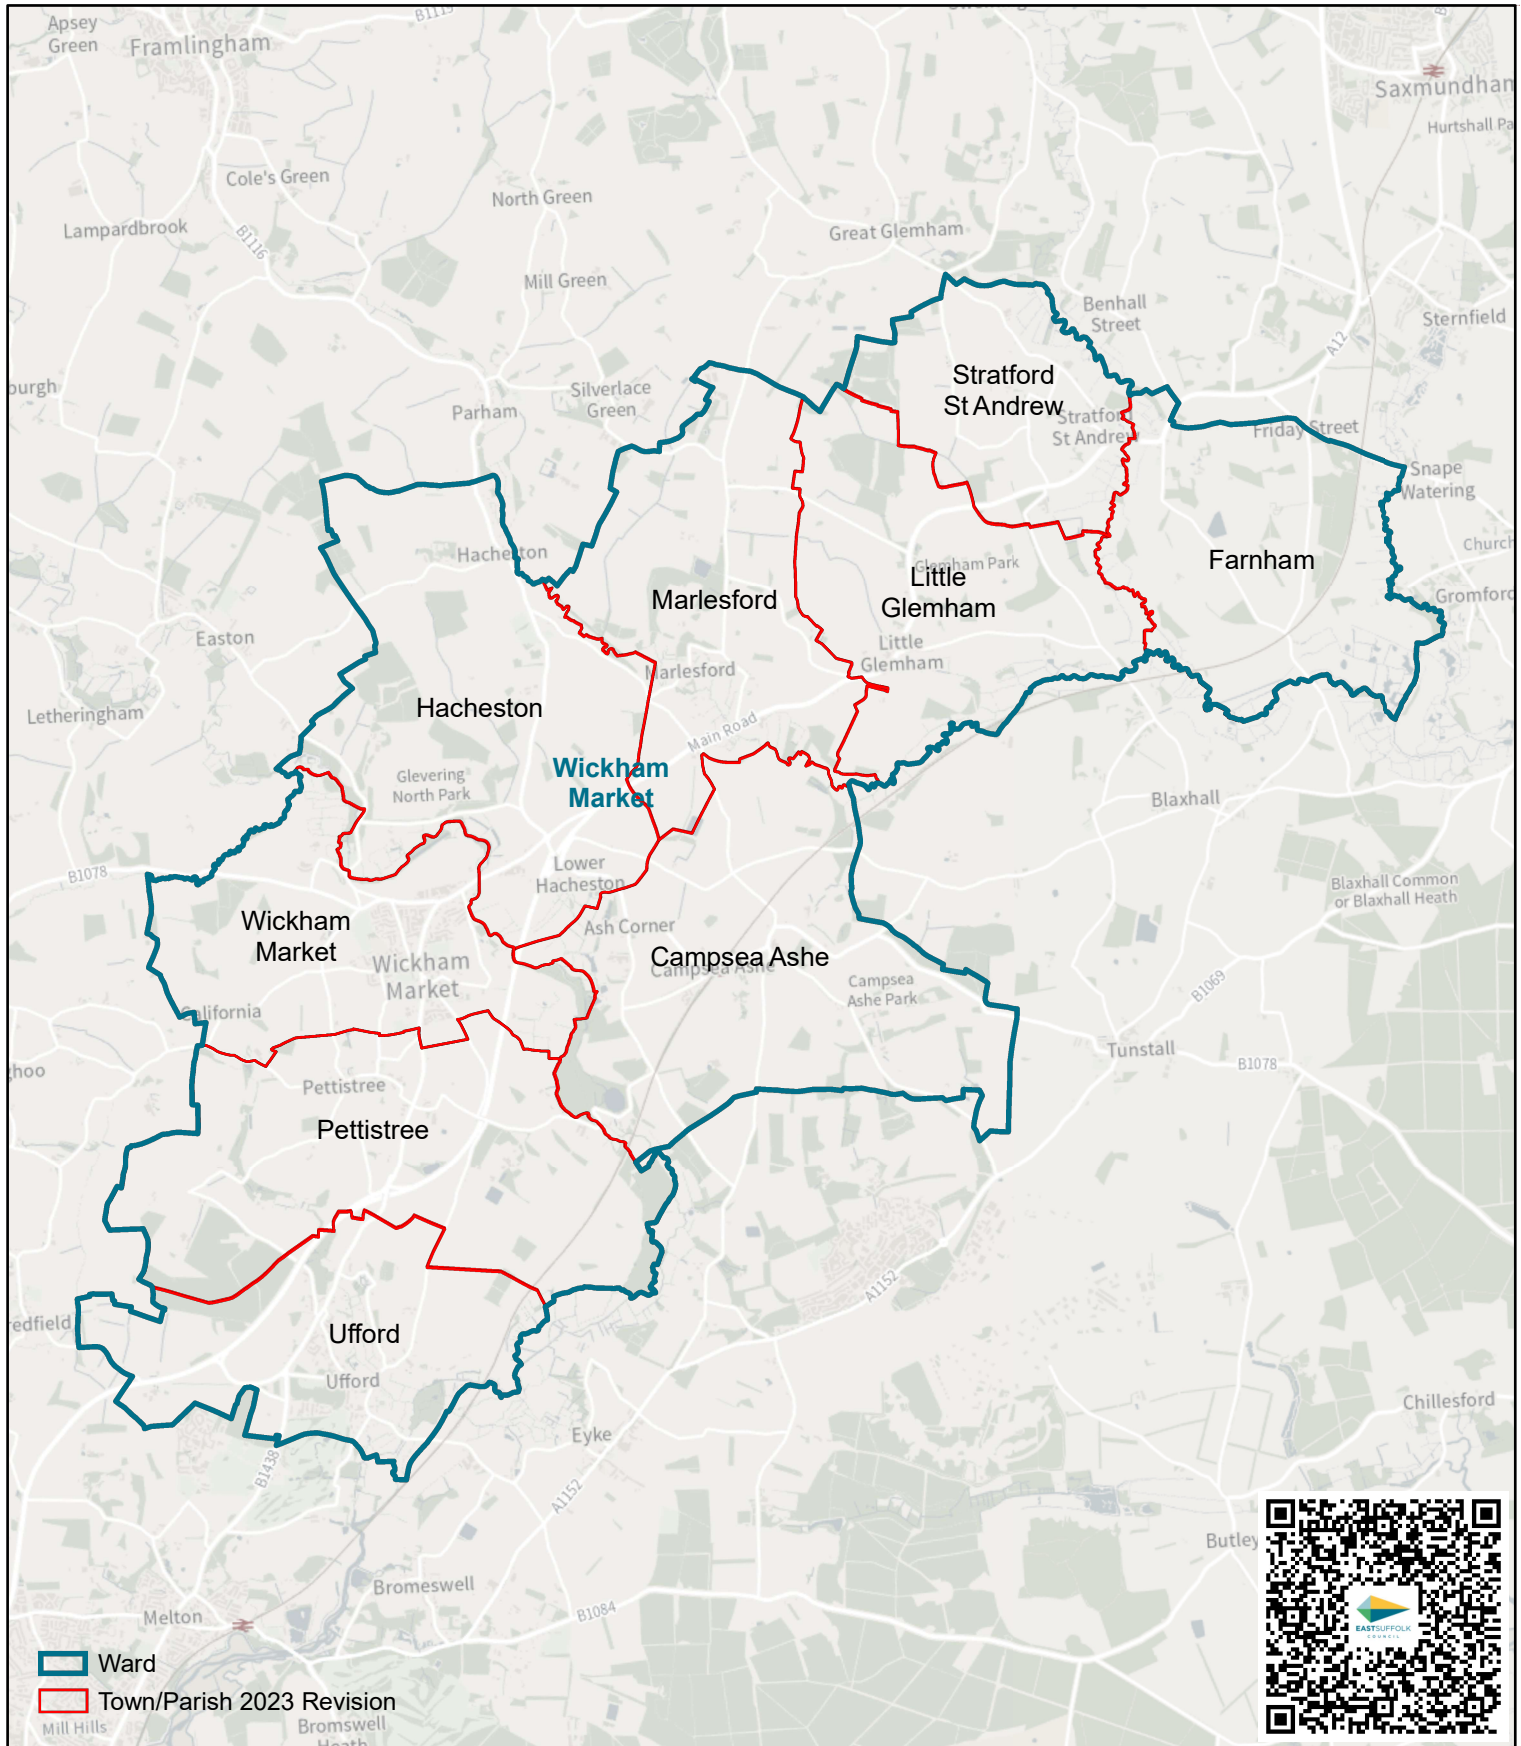

Wickham Market District Ward Inc Town/Parishes 2023 Changes

Scale: 1:62,224

Date Printed: 01/02/2023

© Crown copyright 2023 OS SLA100019684.
You are permitted to use this data solely to enable you to respond to,
or interact with, the organisation that provided you with the data.
You are not permitted to copy, sub-licence, distribute or sell any of this
data to third parties in any form.