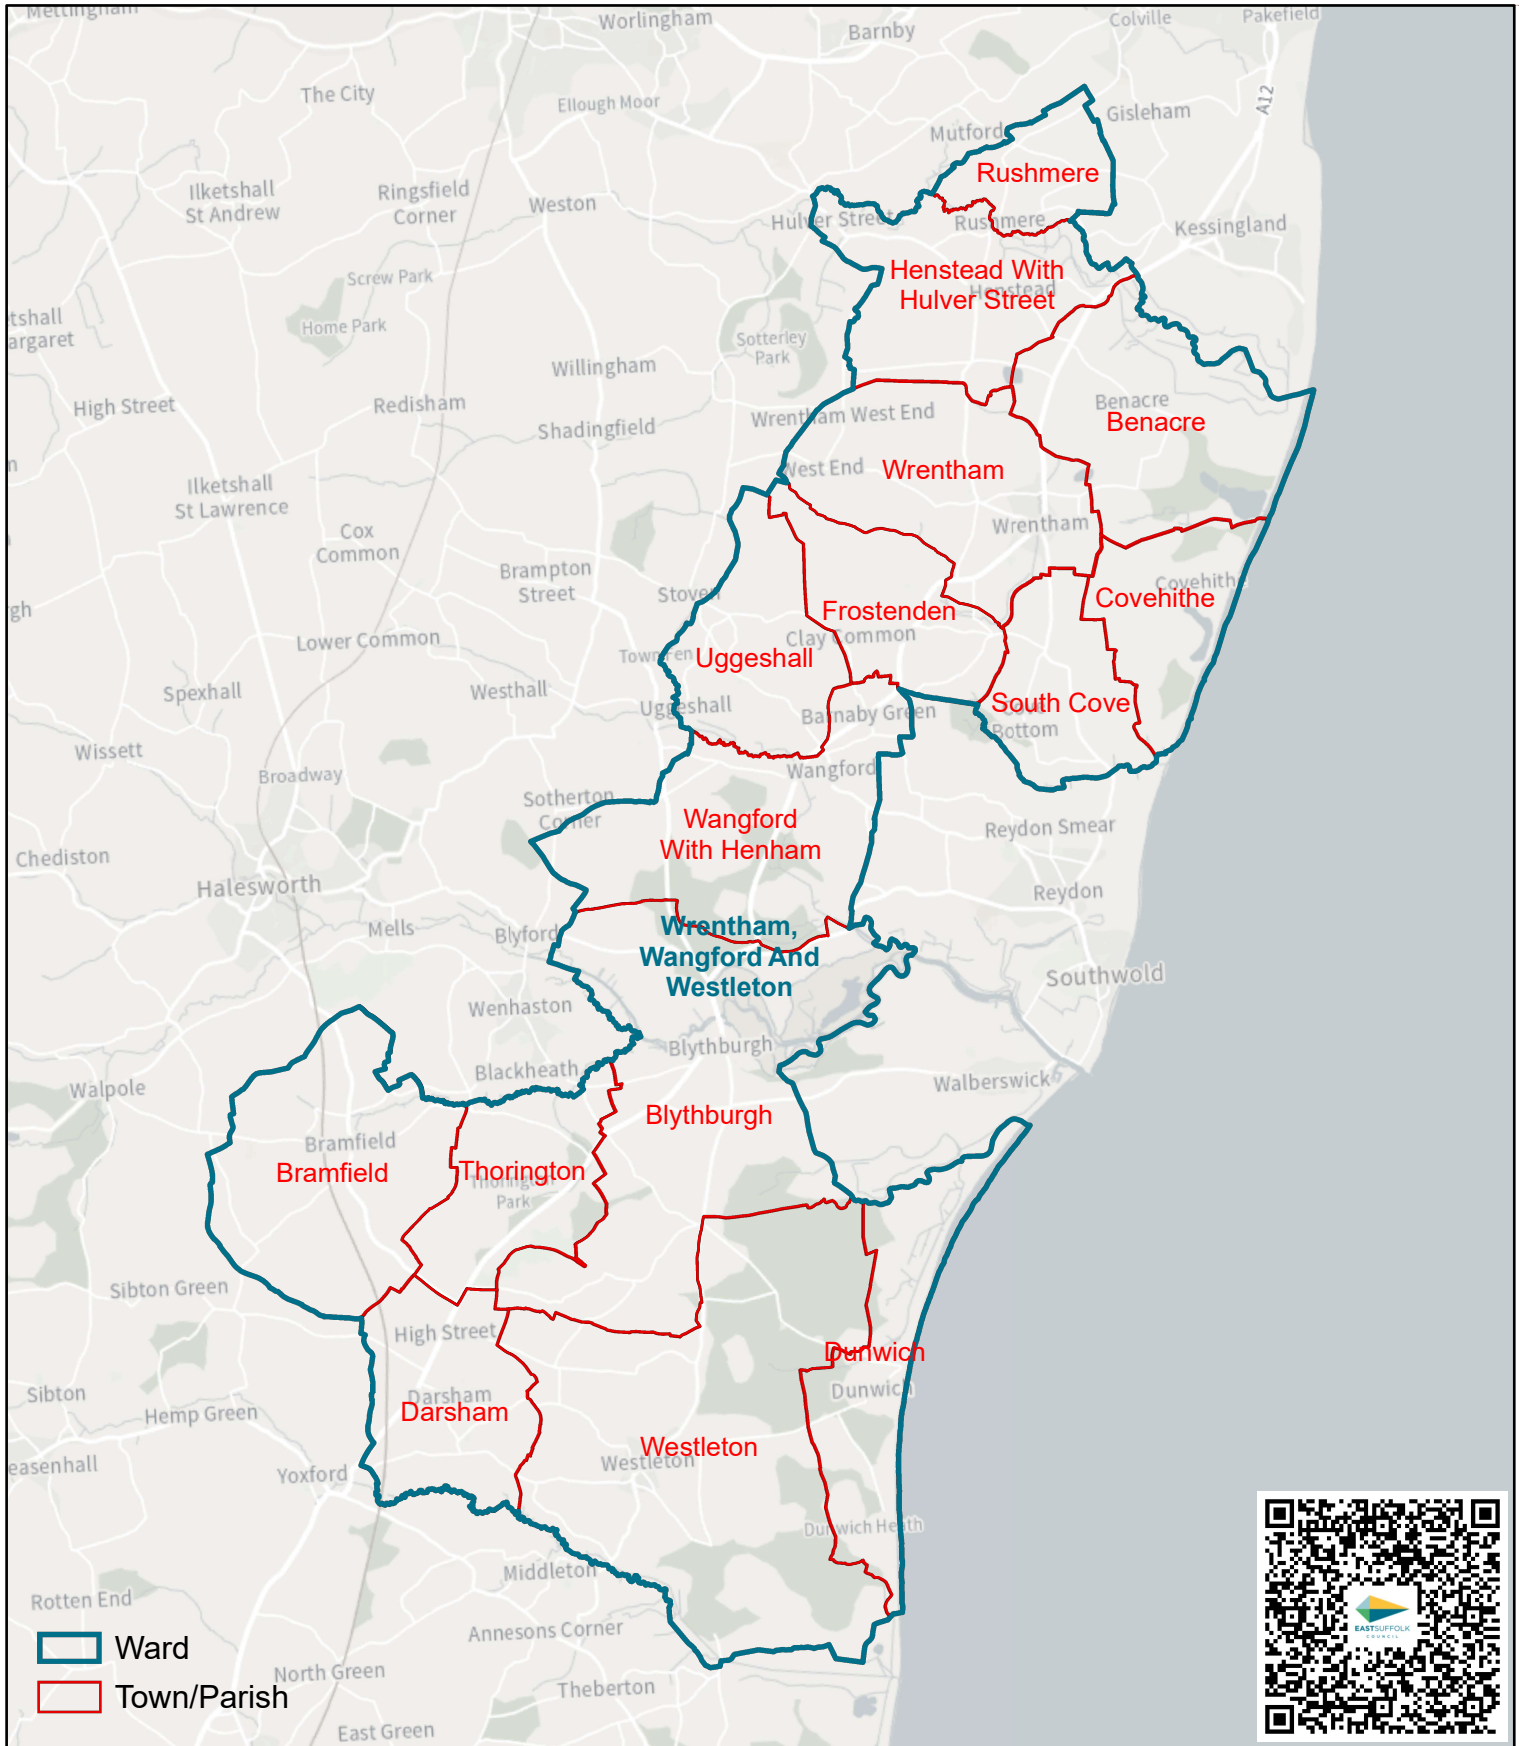

Wrentham, Wangford and Westleton District Ward Inc Town/Parishes

Scale: 1:108,265

Date Printed: 16/01/2023

© Crown copyright 2023 OS SLA100019684.
You are permitted to use this data solely to enable you to respond to, or interact with, the organisation that provided you with the data.
You are not permitted to copy, sub-licence, distribute or sell any of this data to third parties in any form.