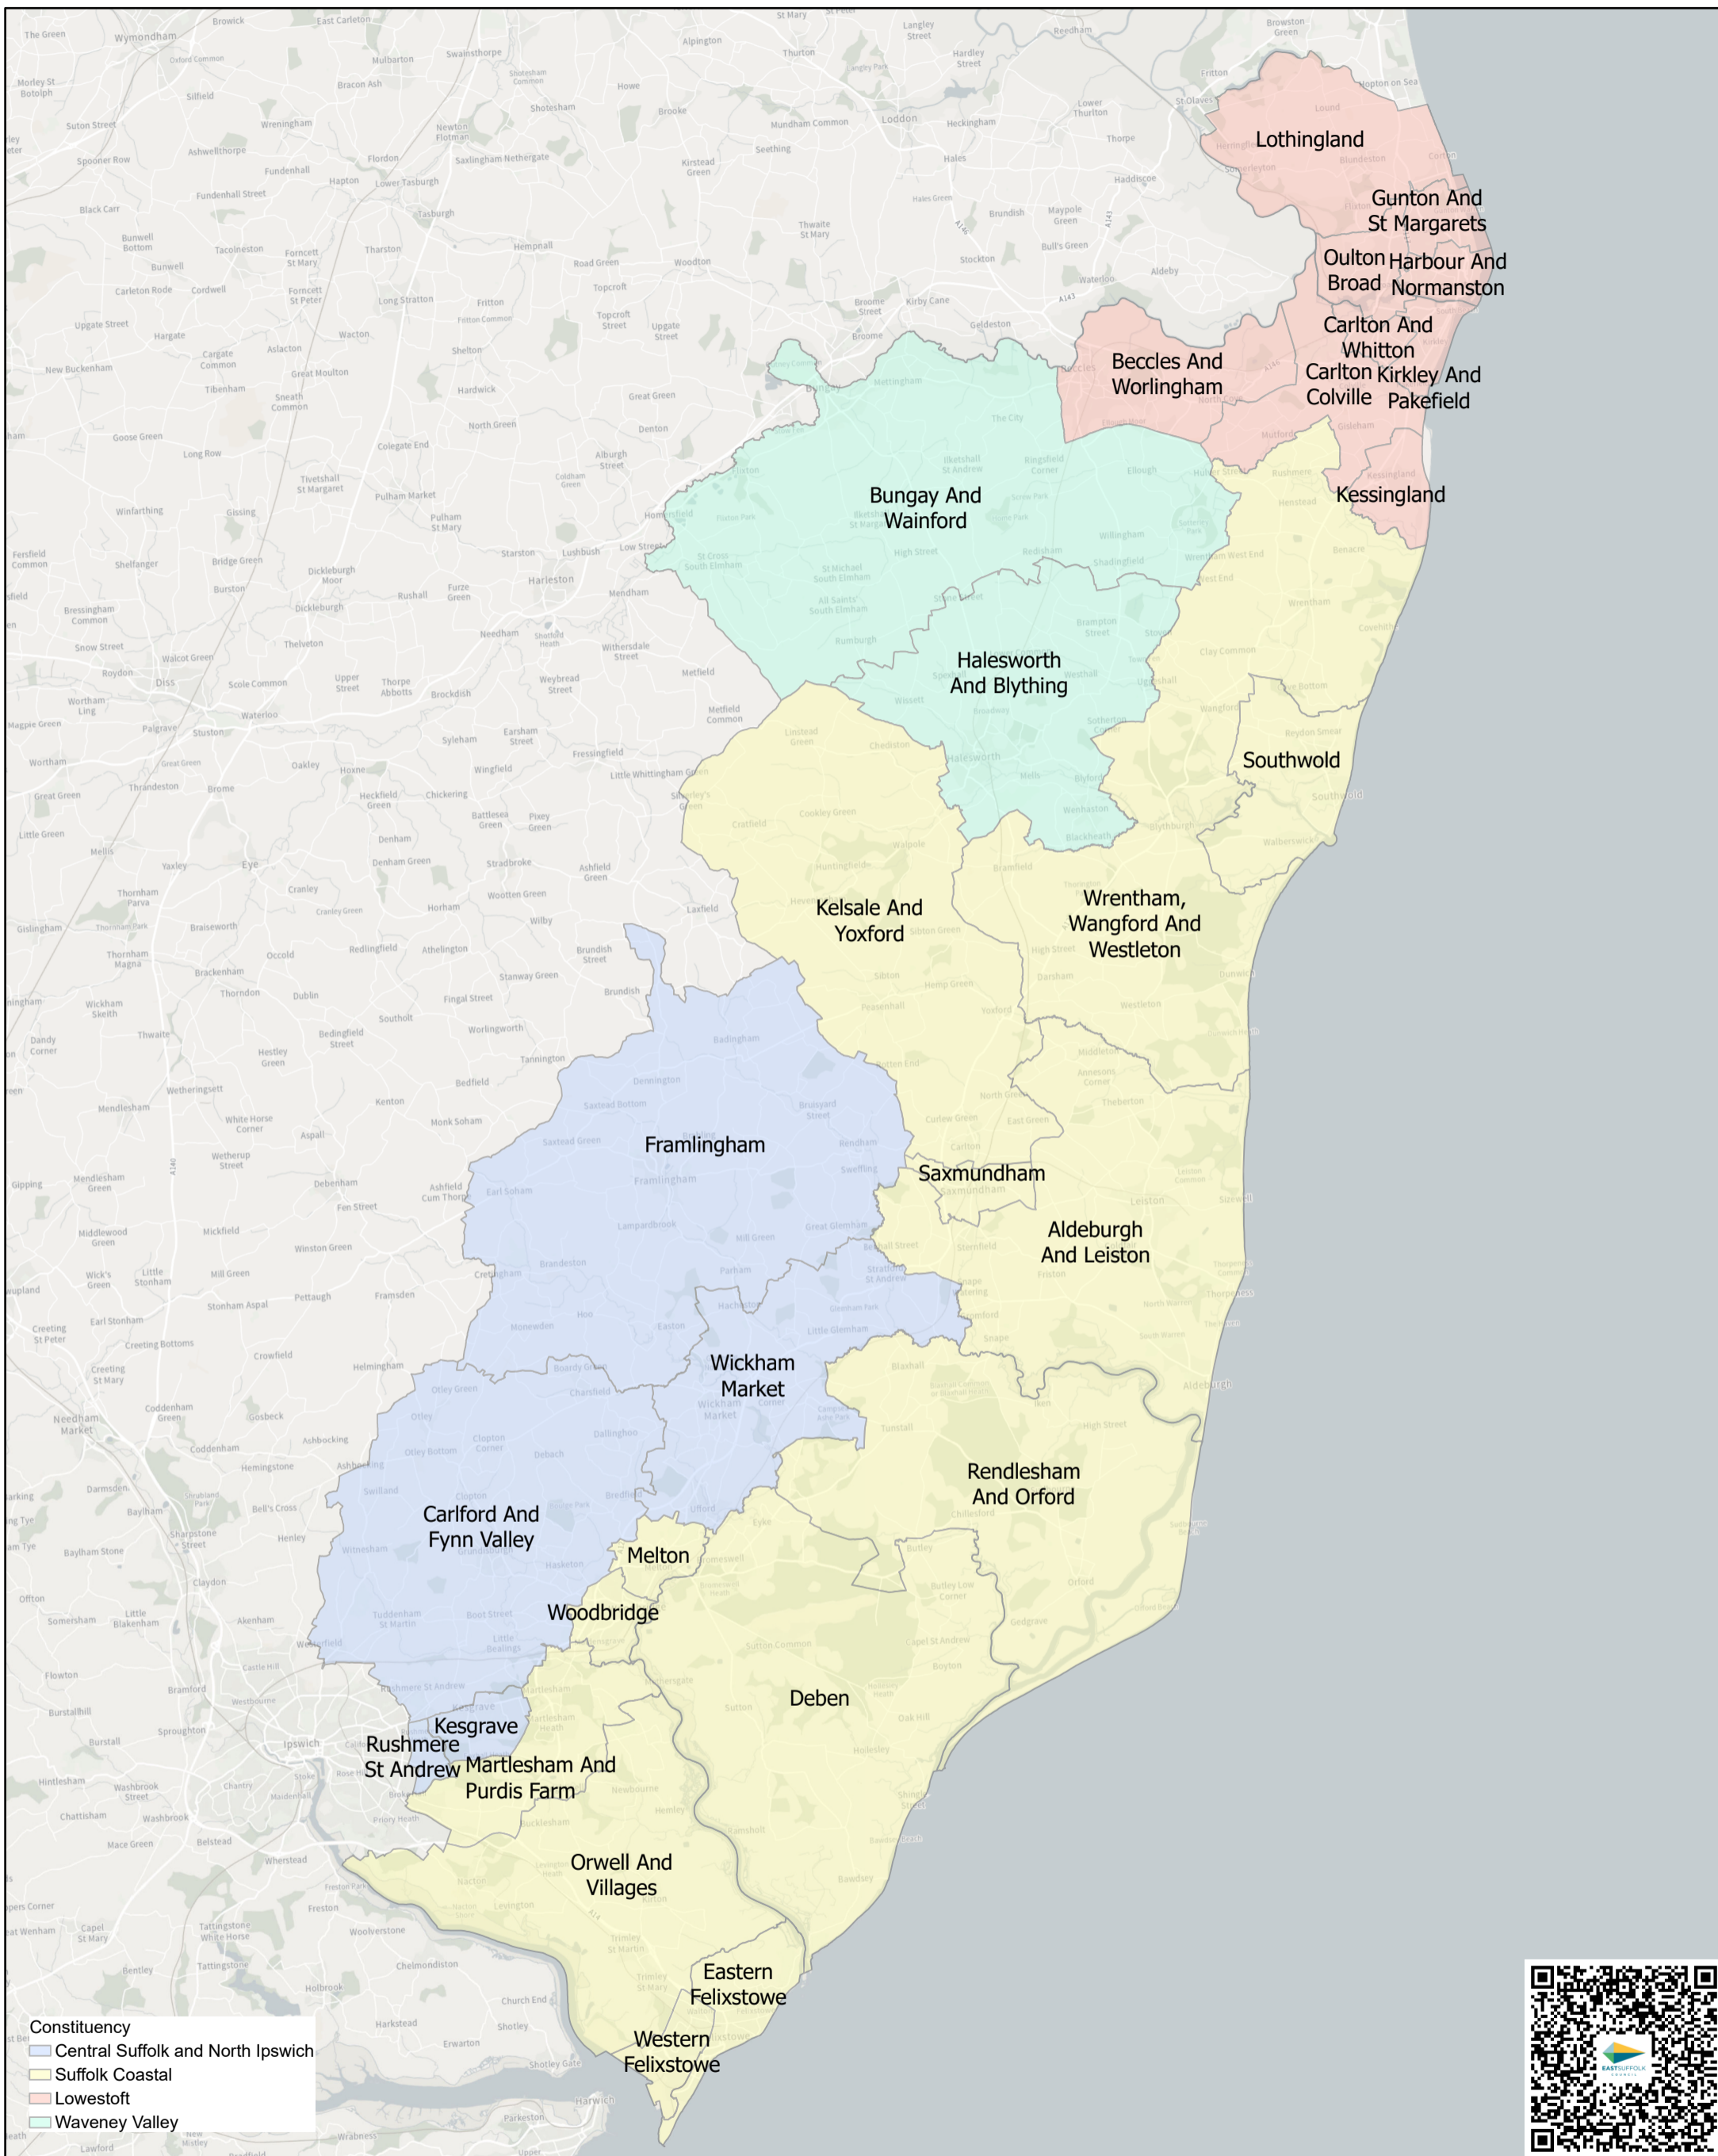

# East Suffolk Parliamentary Constituencies - Pending

Constituency  
 Central Suffolk and North Ipswich  
 Suffolk Coastal  
 Lowestoft  
 Waveney Valley

Scale: 1:200,000

Date Printed: 30/11/2023

© Crown copyright 2023 AC0000814647