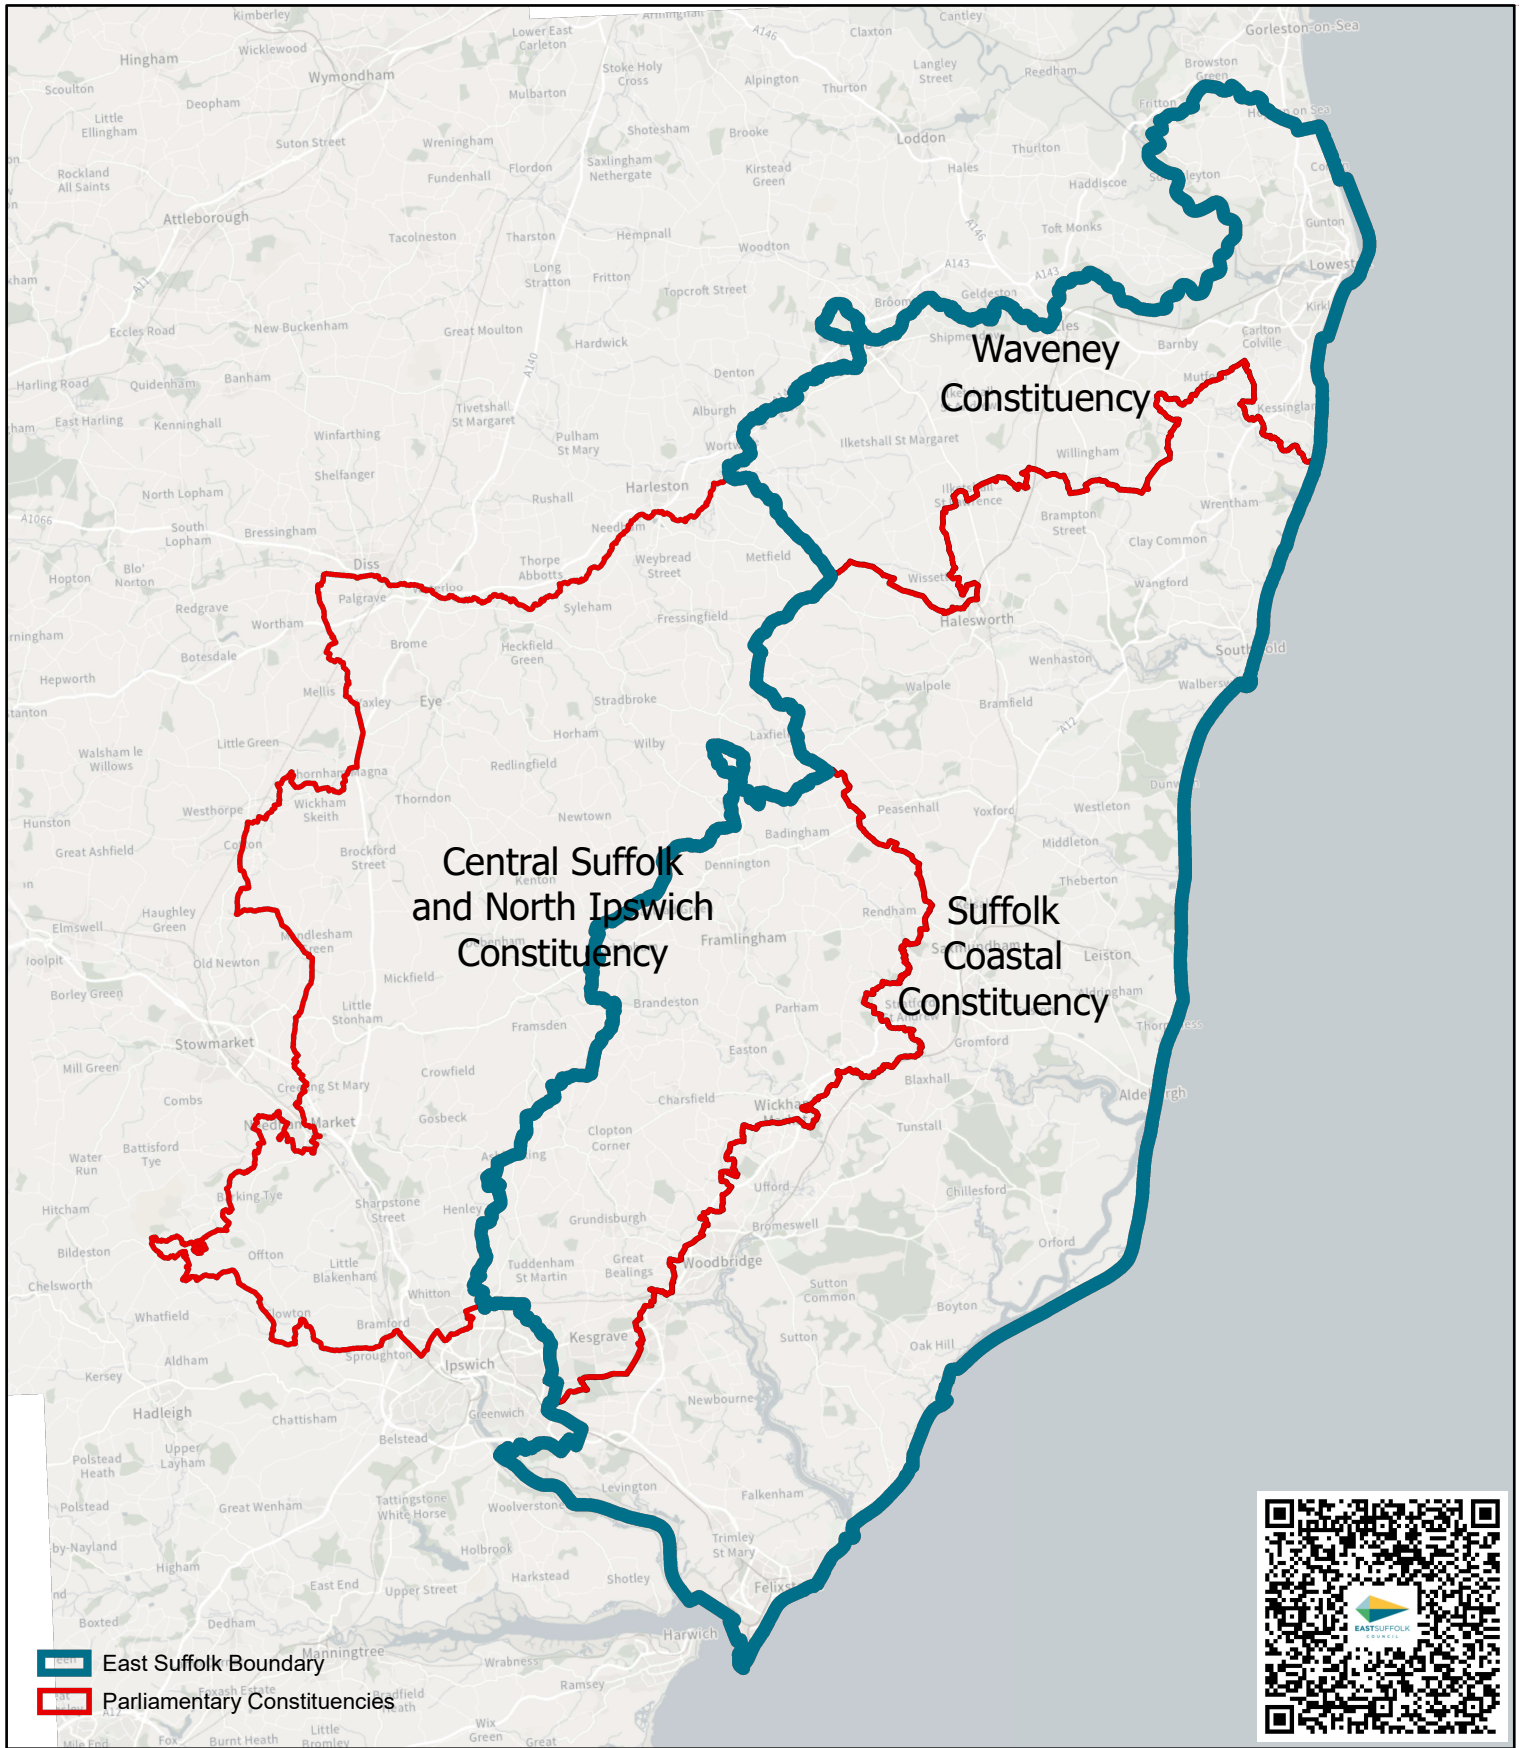

East Suffolk Parliamentary Constituencies

Scale: 1:334,162

Date Printed: 01/03/2023

© Crown copyright 2023 OS SLA100019684.
You are permitted to use this data solely to enable you to respond to, or interact with, the organisation that provided you with the data.
You are not permitted to copy, sub-licence, distribute or sell any of this data to third parties in any form.