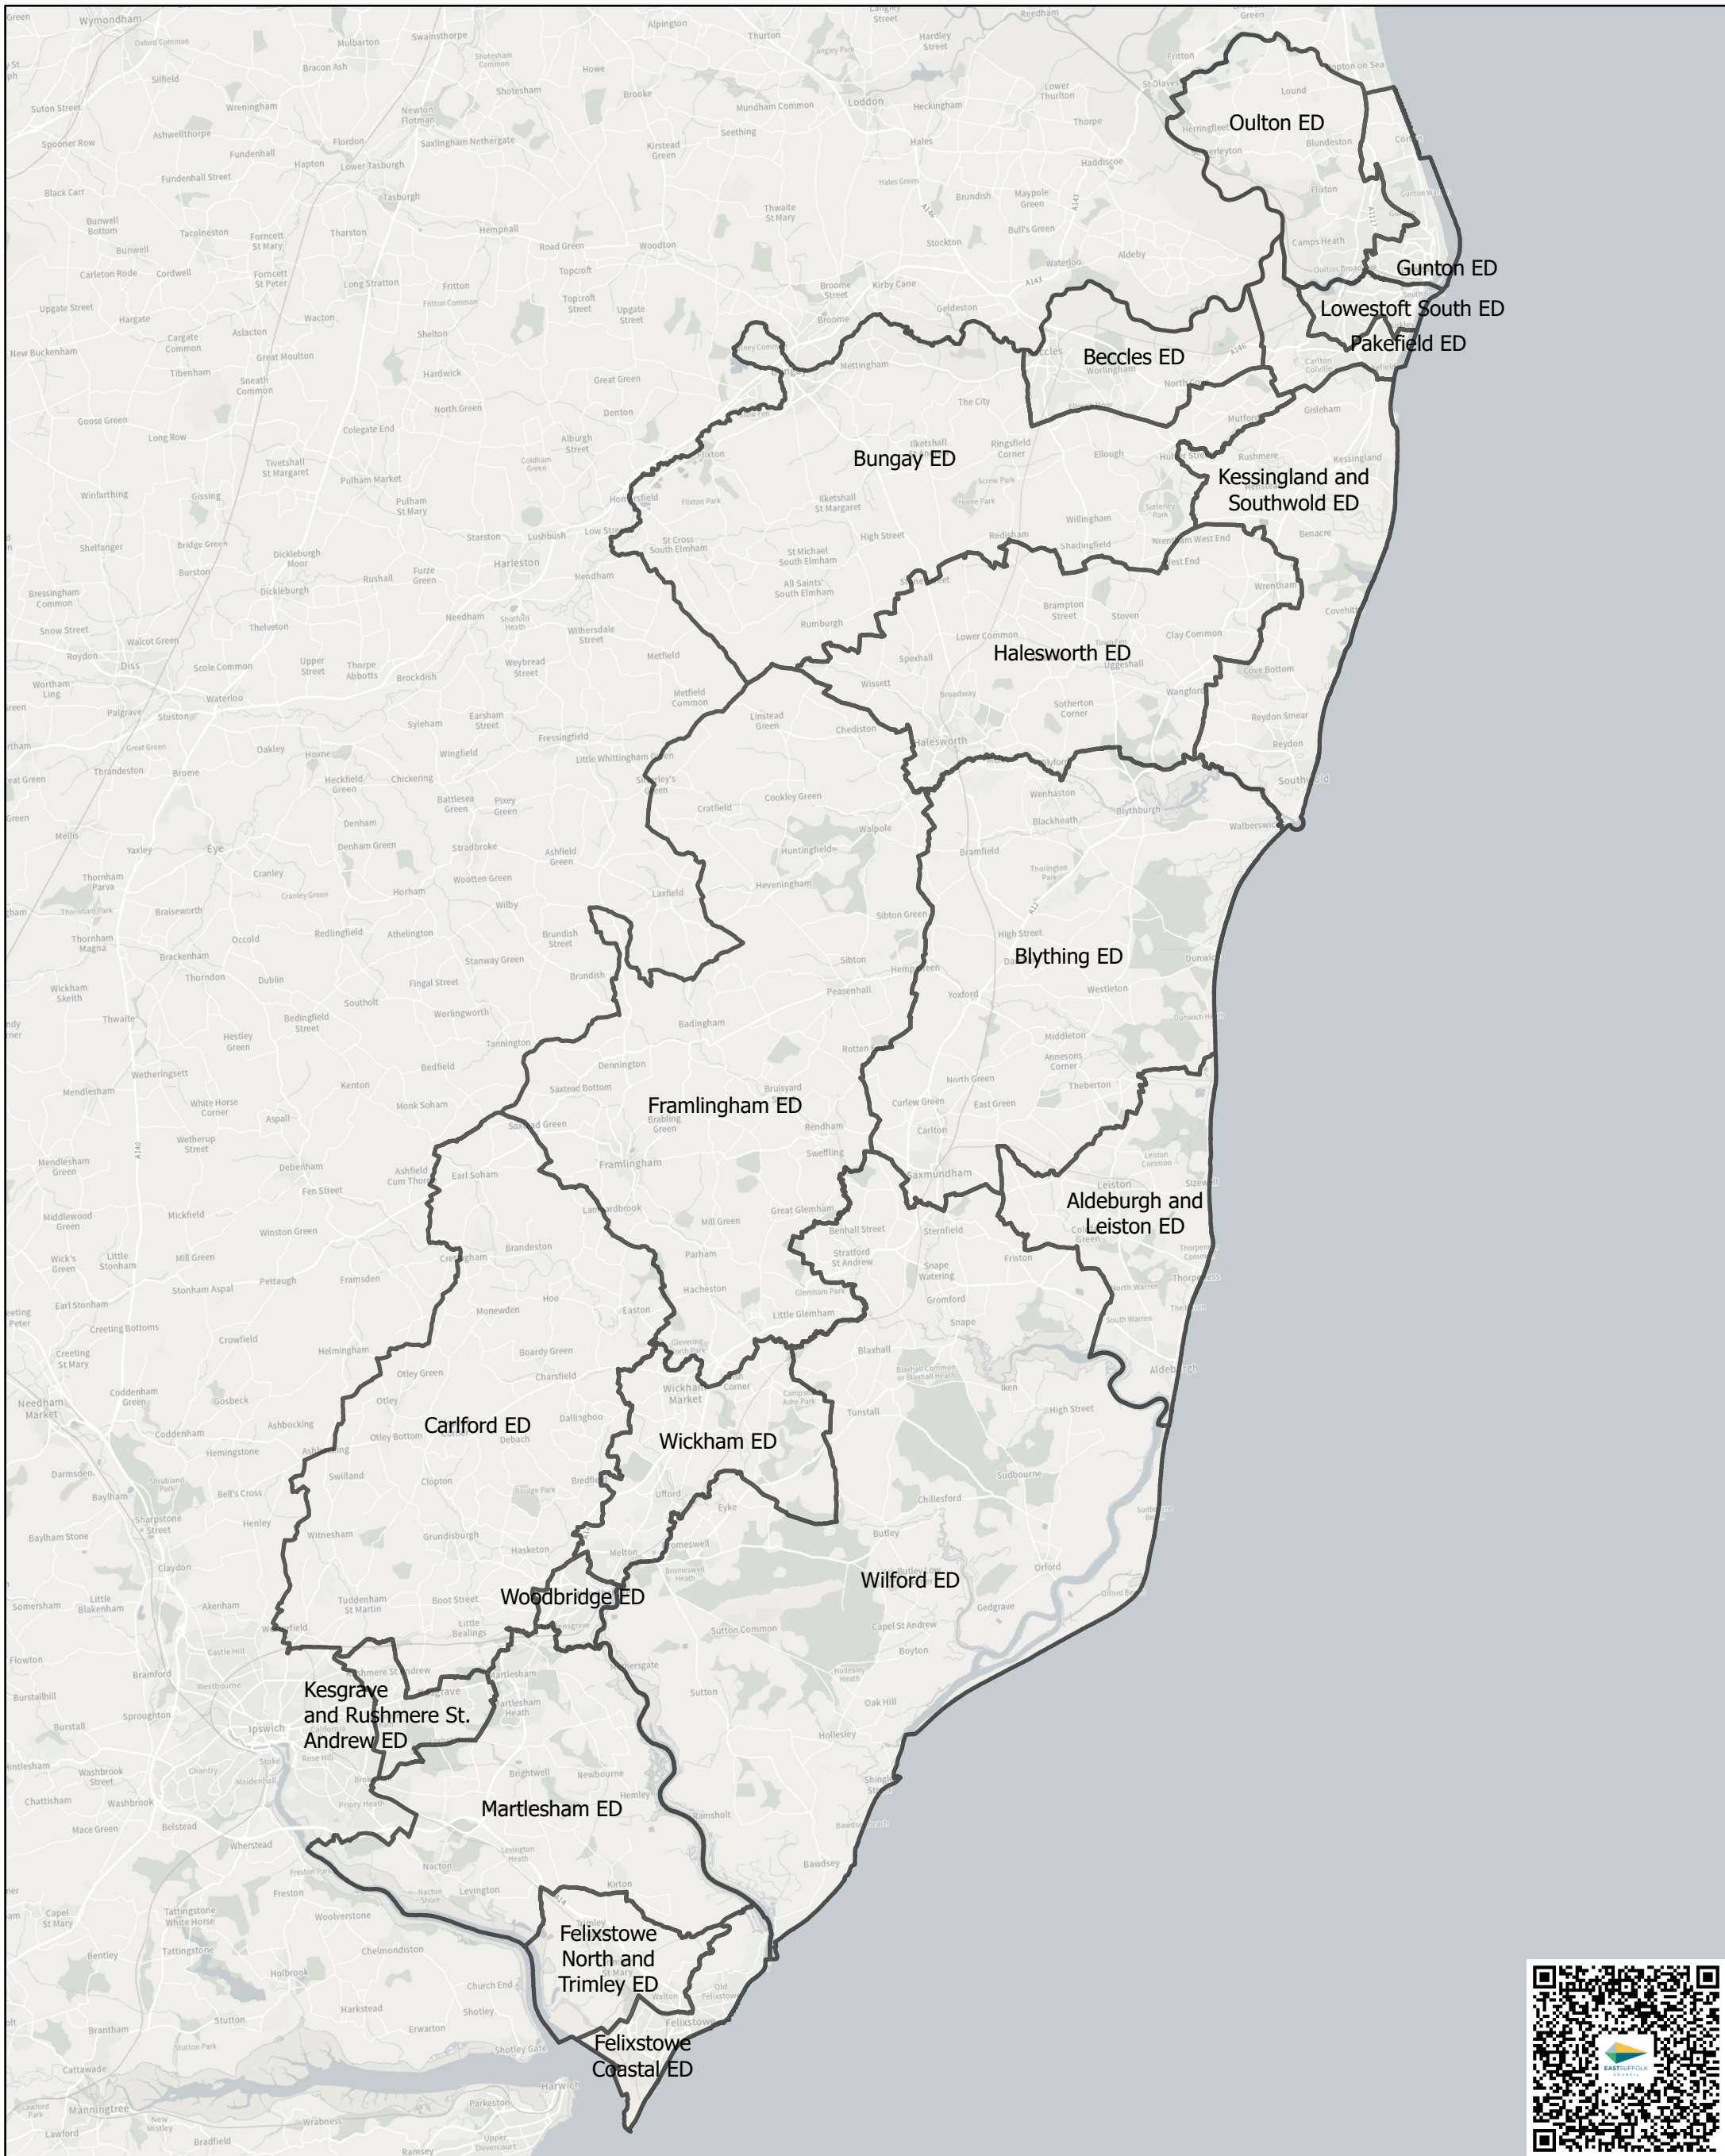

East Suffolk County Electoral Divisions

Scale: 1:200,000

Date Printed: 28/11/2023

© Crown copyright 2023 AC0000814647

You are permitted to use this data solely to enable you to respond to, or interact with, the organisation that provided you with the data.