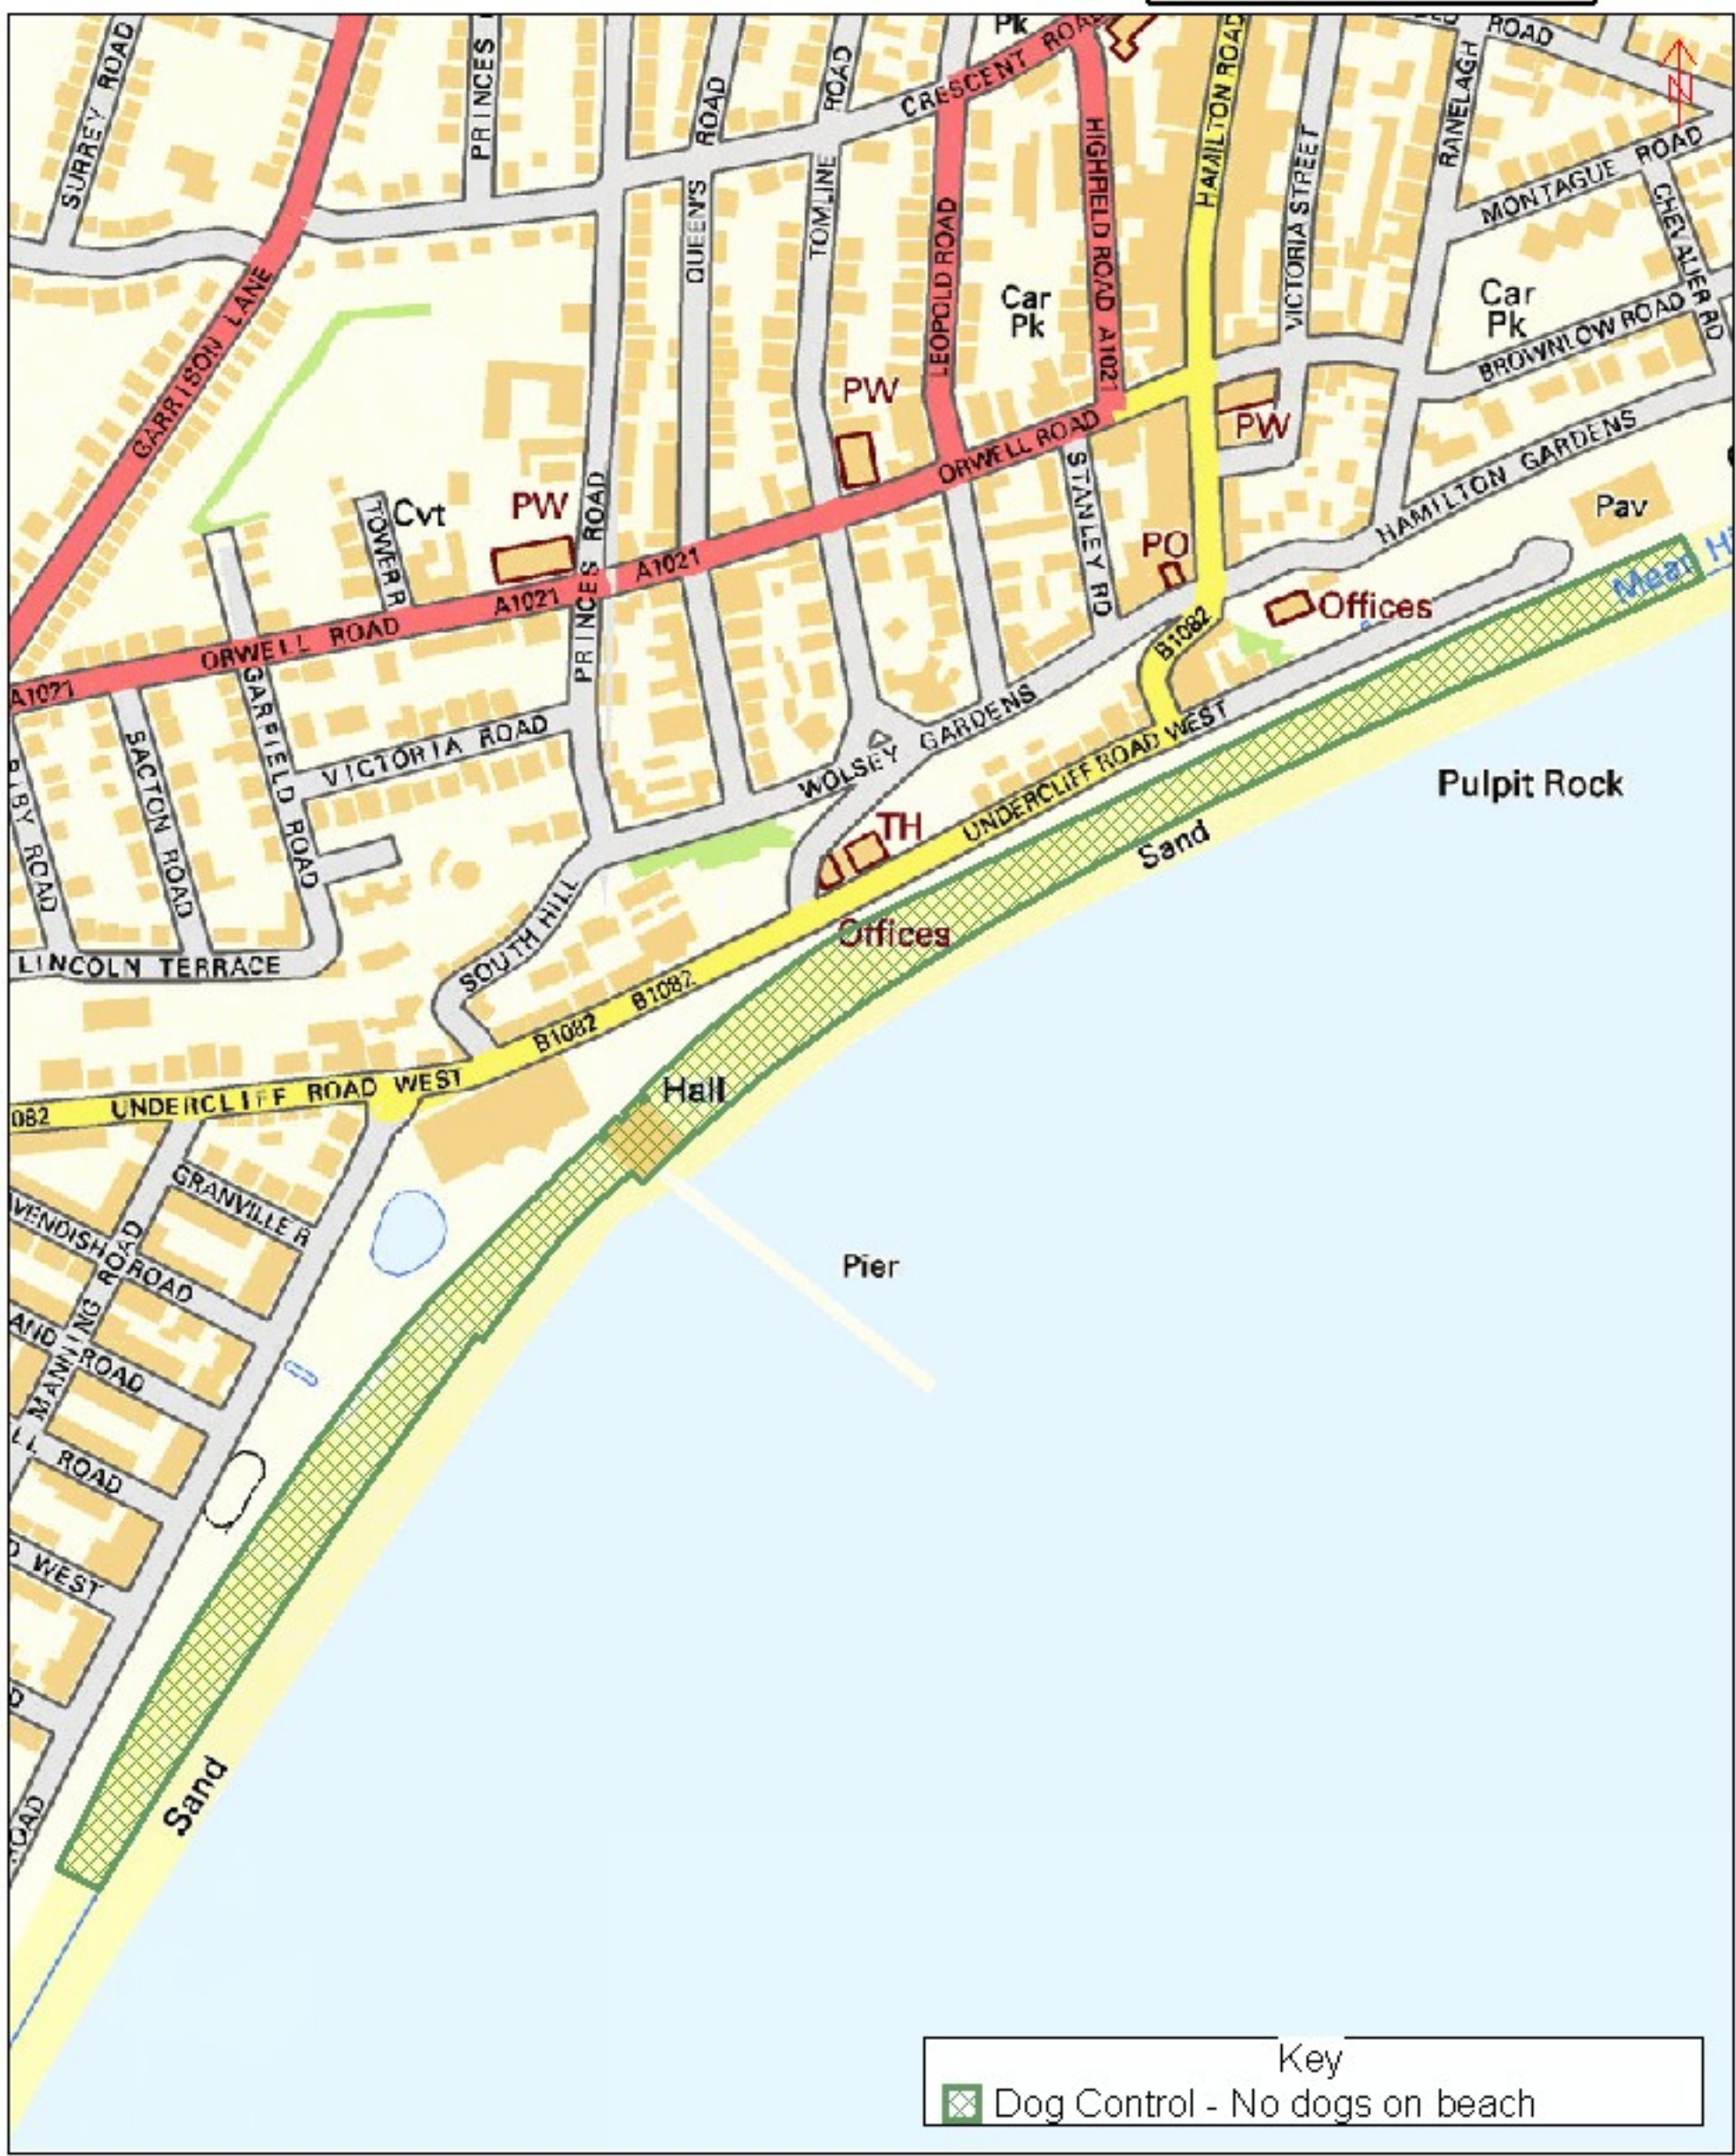

Felixstowe Beach dog restrictions

© Crown copyright. All rights reserved.
Suffolk Coastal District Council 100019684, 2008.

Map produced on 29 October 2008 at 14:03

No Dogs on Beach -
Felixstowe 1

Scale
0 50 100 150 200 250 m

Key
Dog Control - No dogs on beach