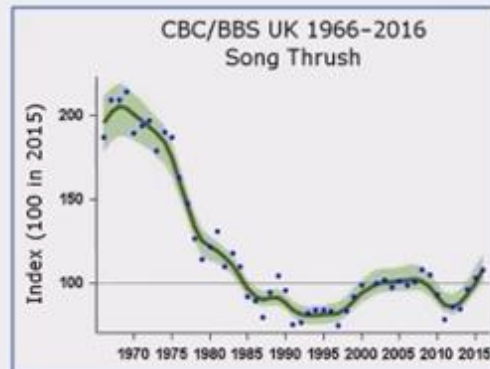

Team Wilder

Biodiversity Decline

The Watchlist Indicator

Figure 1 Surveys recording hedgehogs in rural areas: solid lines show smoothed trends; dashed lines show 95% confidence limits. Estimates for each year (circles) are calculated as an index relative to the 'base year', either 2002 (Mammals on Roads) or 2000 (Breeding Bird Survey).

Environmental Concern at record highs

Concern about the environment at highest levels on record

Which do you think are the most important issues facing the country at this time?
Please tick up to three. % saying "the environment"