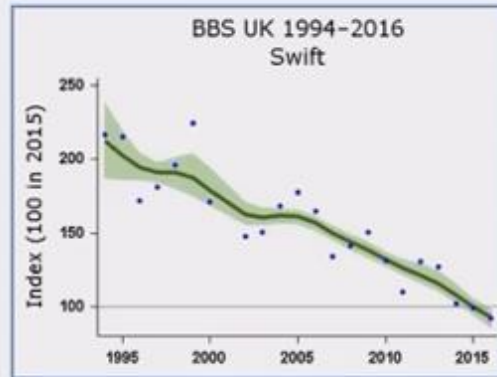

Team Wilder

Biodiversity Decline

The Watchlist Indicator

Figure 1 Surveys recording hedgehogs in rural areas: solid lines show smoothed trends; dashed lines show 95% confidence limits. Estimates for each year (circles) are calculated as an index relative to the 'base year', either 2002 (Mammals on Roads) or 2000 (Breeding Bird Survey).

Environmental Concern at record highs

Concern about the environment at highest levels on record

Which do you think are the most important issues facing the country at this time?
Please tick up to three. % saying "the environment"