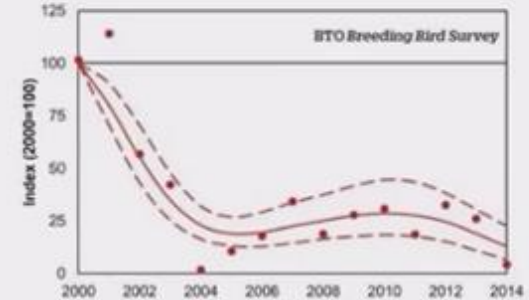

Team Wilder

Biodiversity Decline

The Watchlist Indicator

Figure 1 Surveys recording hedgehogs in rural areas: solid lines show smoothed trends; dashed lines show 95% confidence limits. Estimates for each year (circles) are calculated as an index relative to the 'base year', either 2002 (Mammals on Roads) or 2000 (Breeding Bird Survey).

Environmental Concern at record highs

Concern about the environment at highest levels on record

Which do you think are the most important issues facing the country at this time?
Please tick up to three. % saying "the environment"