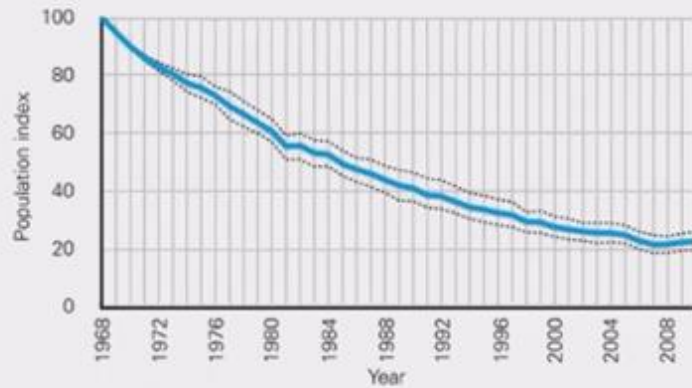

Team Wilder

Biodiversity Decline

The Watchlist Indicator

Figure 1 Surveys recording hedgehogs in rural areas: solid lines show smoothed trends; dashed lines show 95% confidence limits. Estimates for each year (circles) are calculated as an index relative to the 'base year', either 2002 (Mammals on Roads) or 2000 (Breeding Bird Survey).

Environmental Concern at record highs

Concern about the environment at highest levels on record

Which do you think are the most important issues facing the country at this time?
Please tick up to three. % saying "the environment"