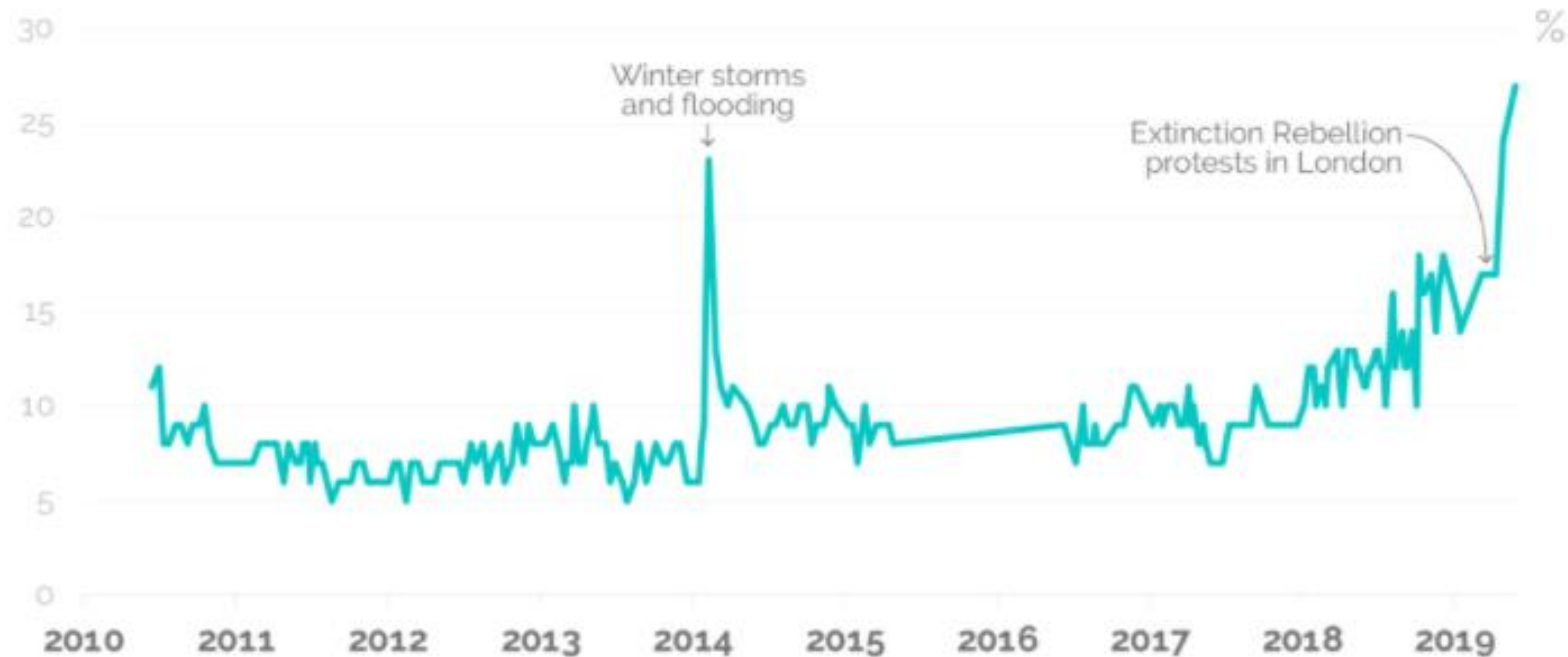

Environmental Concern at record highs

Concern about the environment at highest levels on record

Which do you think are the most important issues facing the country at this time?
Please tick up to three. % saying "the environment"