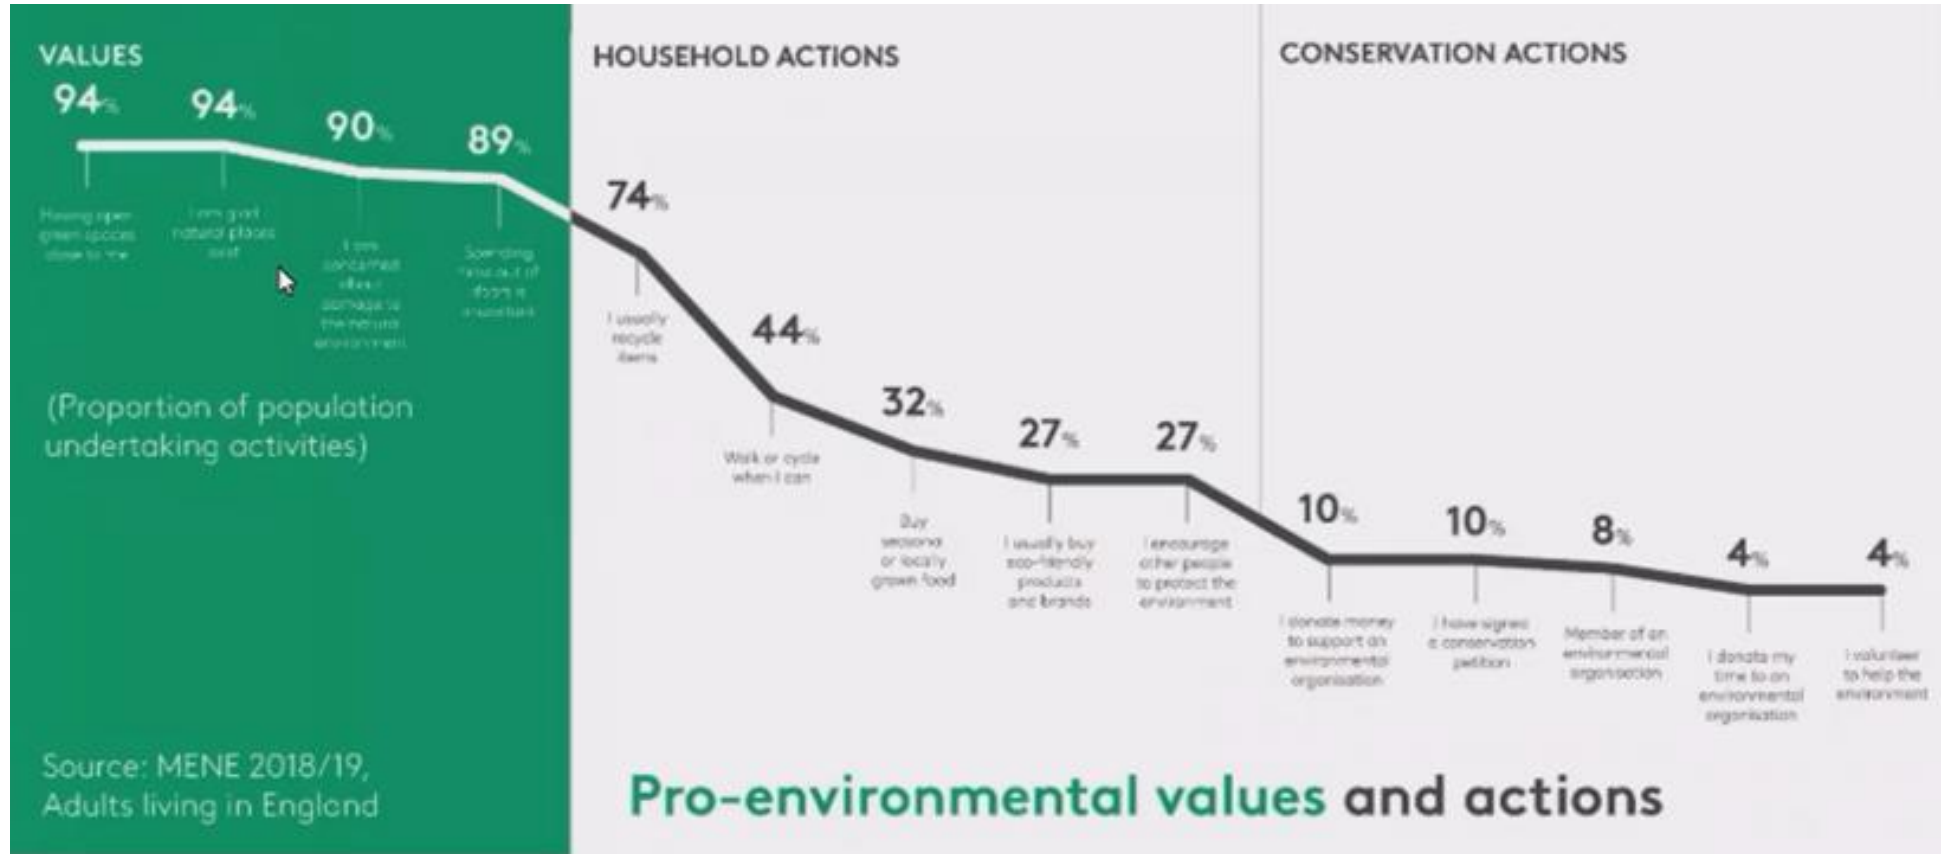

Team Wilder

Biodiversity Decline

The Watchlist Indicator

Figure 1 Surveys recording hedgehogs in rural areas: solid lines show smoothed trends; dashed lines show 95% confidence limits. Estimates for each year (circles) are calculated as an index relative to the 'base year', either 2002 (Mammals on Roads) or 2000 (Breeding Bird Survey).

Environmental Concern at record highs

Concern about the environment at highest levels on record

Which do you think are the most important issues facing the country at this time?
Please tick up to three. % saying "the environment"

Pro-environmental Values vs Actions

Value-Action Gap

Michael.strand@suffolkwildlifetrust.org