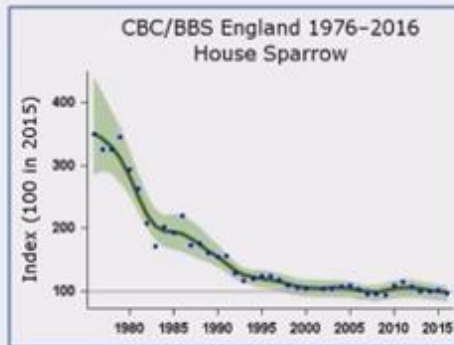

Team Wilder

Biodiversity Decline

The Watchlist Indicator

Figure 1 Surveys recording hedgehogs in rural areas: solid lines show smoothed trends; dashed lines show 95% confidence limits. Estimates for each year (circles) are calculated as an index relative to the 'base year', either 2002 (Mammals on Roads) or 2000 (Breeding Bird Survey).

Environmental Concern at record highs

Concern about the environment at highest levels on record

Which do you think are the most important issues facing the country at this time?
Please tick up to three. % saying "the environment"