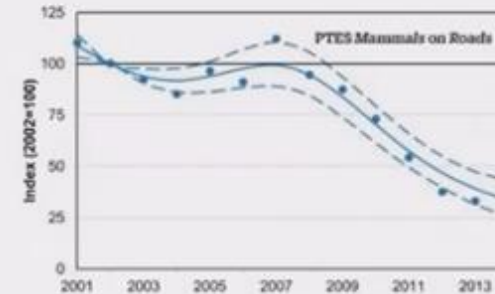

Team Wilder

Biodiversity Decline

The Watchlist Indicator

Figure 1 Surveys recording hedgehogs in rural areas: solid lines show smoothed trends; dashed lines show 95% confidence limits. Estimates for each year (circles) are calculated as an index relative to the 'base year', either 2002 (Mammals on Roads) or 2000 (Breeding Bird Survey).

Environmental Concern at record highs

Concern about the environment at highest levels on record

Which do you think are the most important issues facing the country at this time?
Please tick up to three. % saying "the environment"