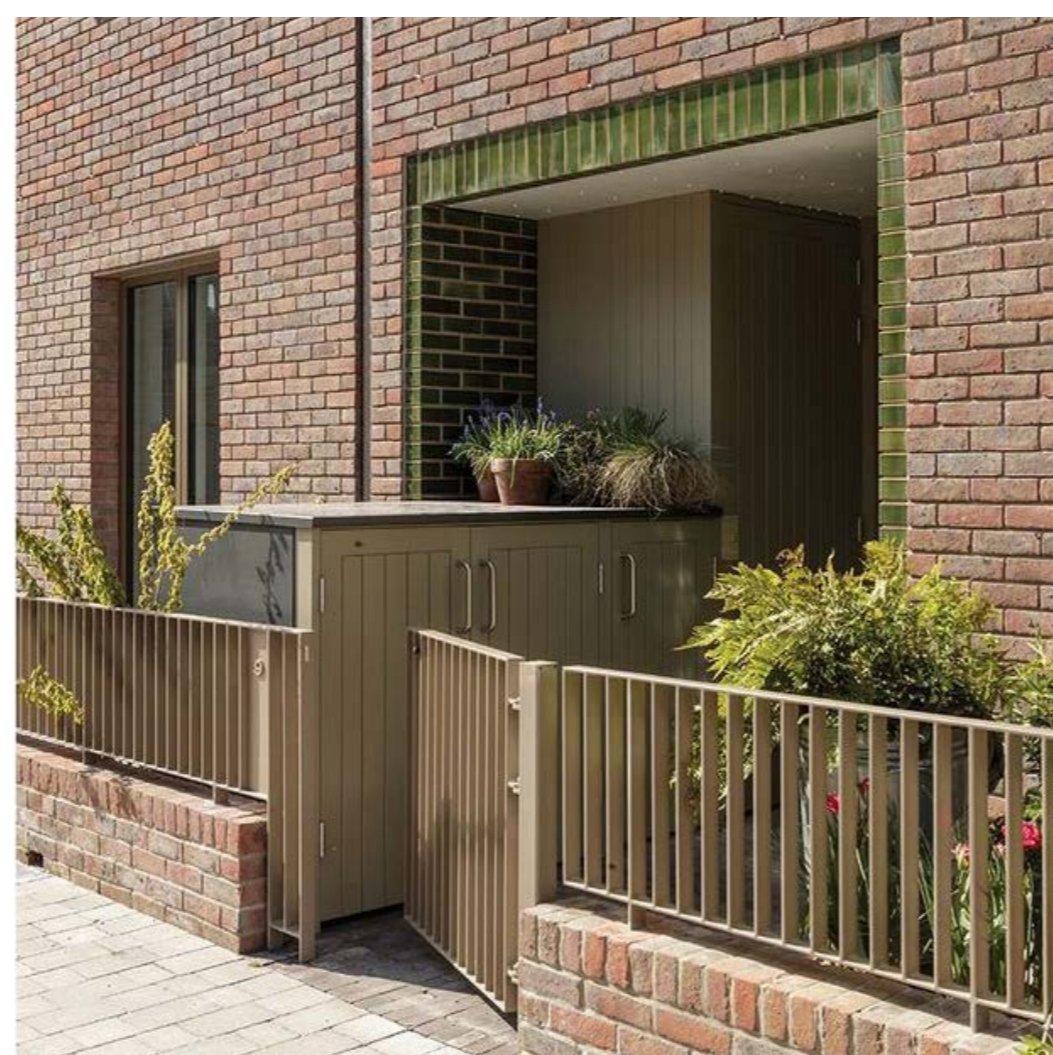

View 04, Assembly Hall and surrounding housing

01

> Distinct architectural detailing inspired by the local vernacular

01

> Defined buffer space between the street and homes

Key Plan

Examples of similar buildings with varying brick tones to complement and knit into the housing in the locality

- 01: Nunhead Green, London
- 02: Dujardin Mews, London
- 03: Warm red toned brick for houses
- 04: Dark red toned brick to reference the hall and homes in the locality
- 05: Deben High School Assembly Hall
- 06: Homes on the nearby St Andrews Road with distinct arched entrances