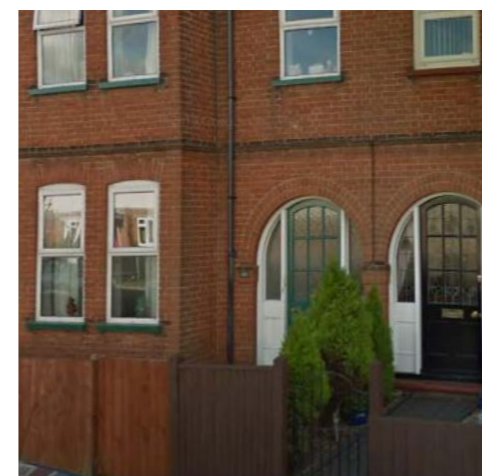

> Distinct architectural detailing inspired by the local vernacular

> Defined buffer space between the street and homes

Examples of similar buildings with varying brick tones to complement and knit into the housing in the locality

- 01: Nunhead Green, London
- 02: Dujardin Mews, London
- 03: Warm red toned brick for houses
- 04: Dark red toned brick to reference the hall and homes in the locality
- 05: Deben High School Assembly Hall
- 06: Homes on the nearby St Andrews Road with distinct arched entrances

06