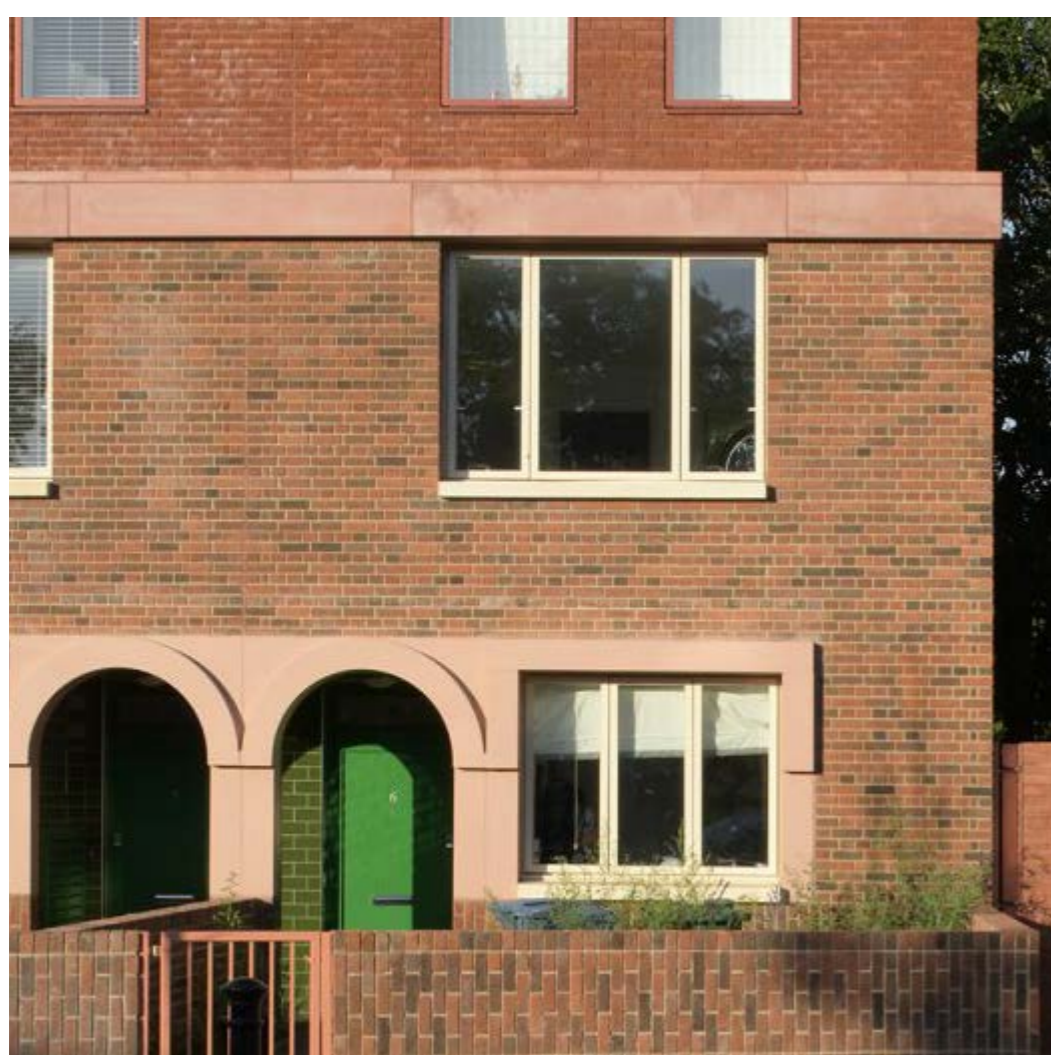

View 04, Assembly Hall and surrounding housing

01

> Distinct architectural detailing inspired by the local vernacular

01

> Defined buffer space between the street and homes

Key Plan

Examples of similar buildings with varying brick tones to complement and knit into the housing in the locality

- 01: Nunhead Green, London
- 02: Dujardin Mews, London
- 03: Warm red toned brick for houses
- 04: Dark red toned brick to reference the hall and homes in the locality
- 05: Deben High School Assembly Hall
- 06: Homes on the nearby St Andrews Road with distinct arched entrances