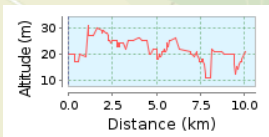

Rendlesham 10k

10.13 km (round trip)

Total climb: 54 m, Total descent: 51 m

Altitude range 20 m (Altitude from: 11 m to 31 m)