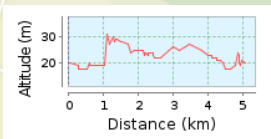

# Rendlesham 5km

5.1 km (round trip)

Total climb: 26 m, Total descent: 23 m

Altitude range 13 m (Altitude from: 18 m to 31 m)